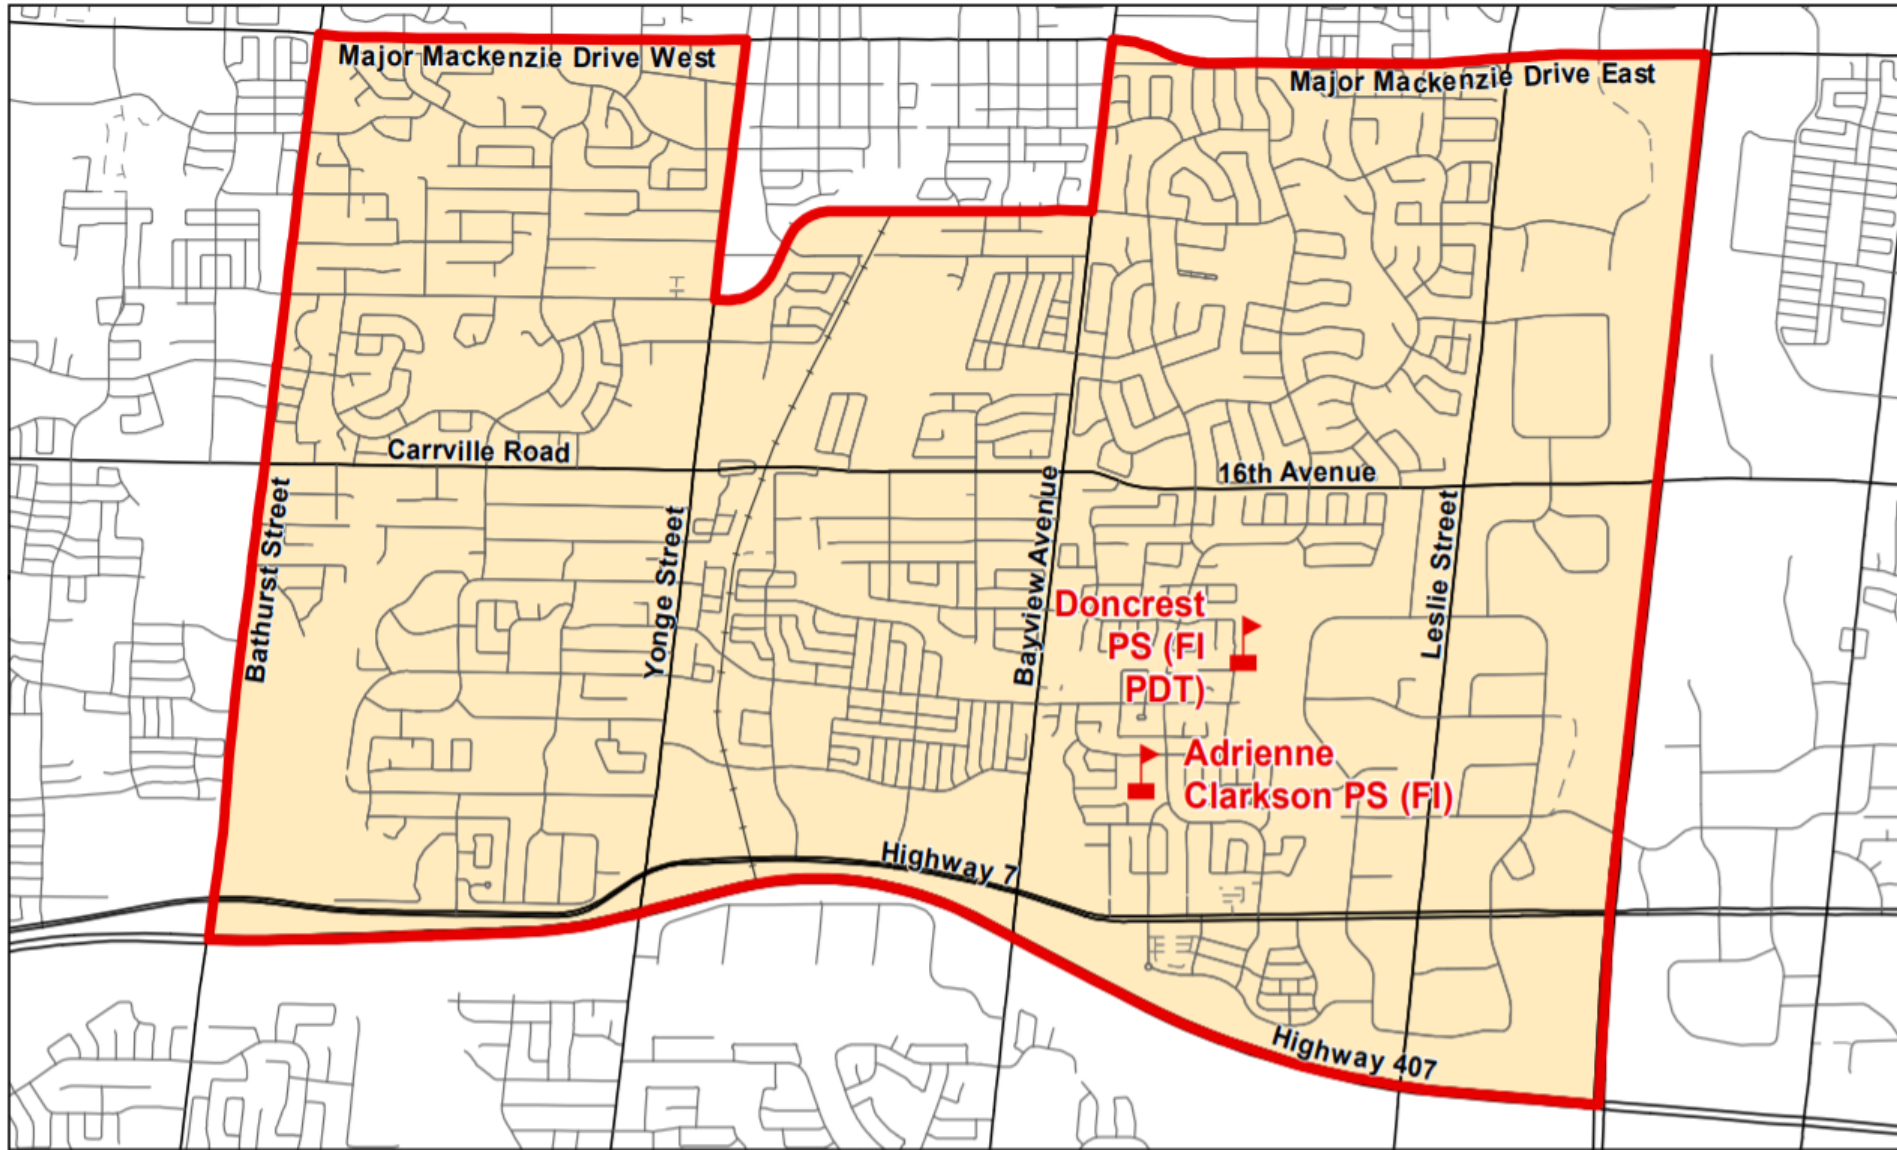

Doncrest PS/Adrienne Clarkson PS Boundary