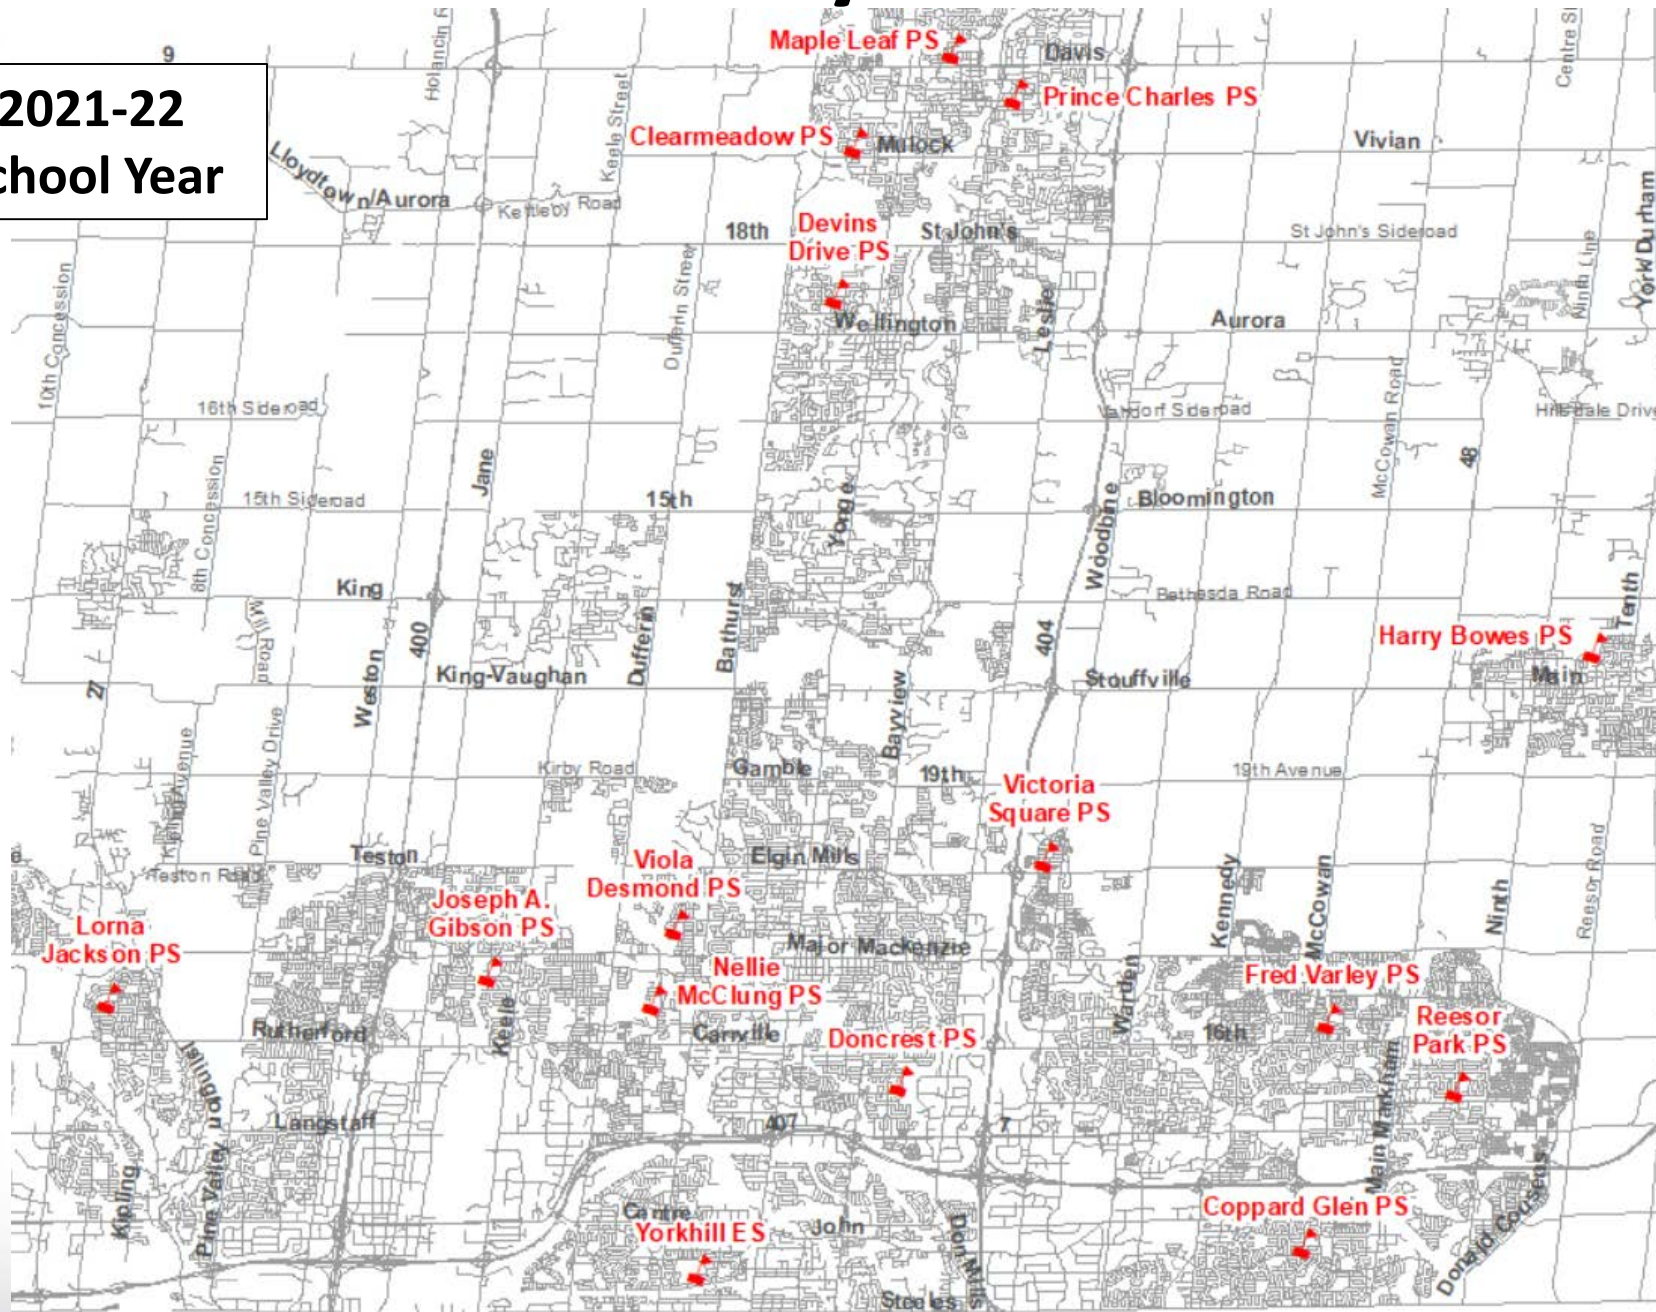

# French Immersion in York Region DSB

- Maintain Grade 1 entry
  - No capping
  - FI program offered in a variety of settings
    - Single Track
    - Dual Track
    - Primary Dual Track (Gr 1, Gr 1-2, Gr 1-3 grade structure)
  - This allows for the flexibility needed to address local needs across the Region
- 

# Location of FI Primary Dual Track Schools

2021-22  
School Year