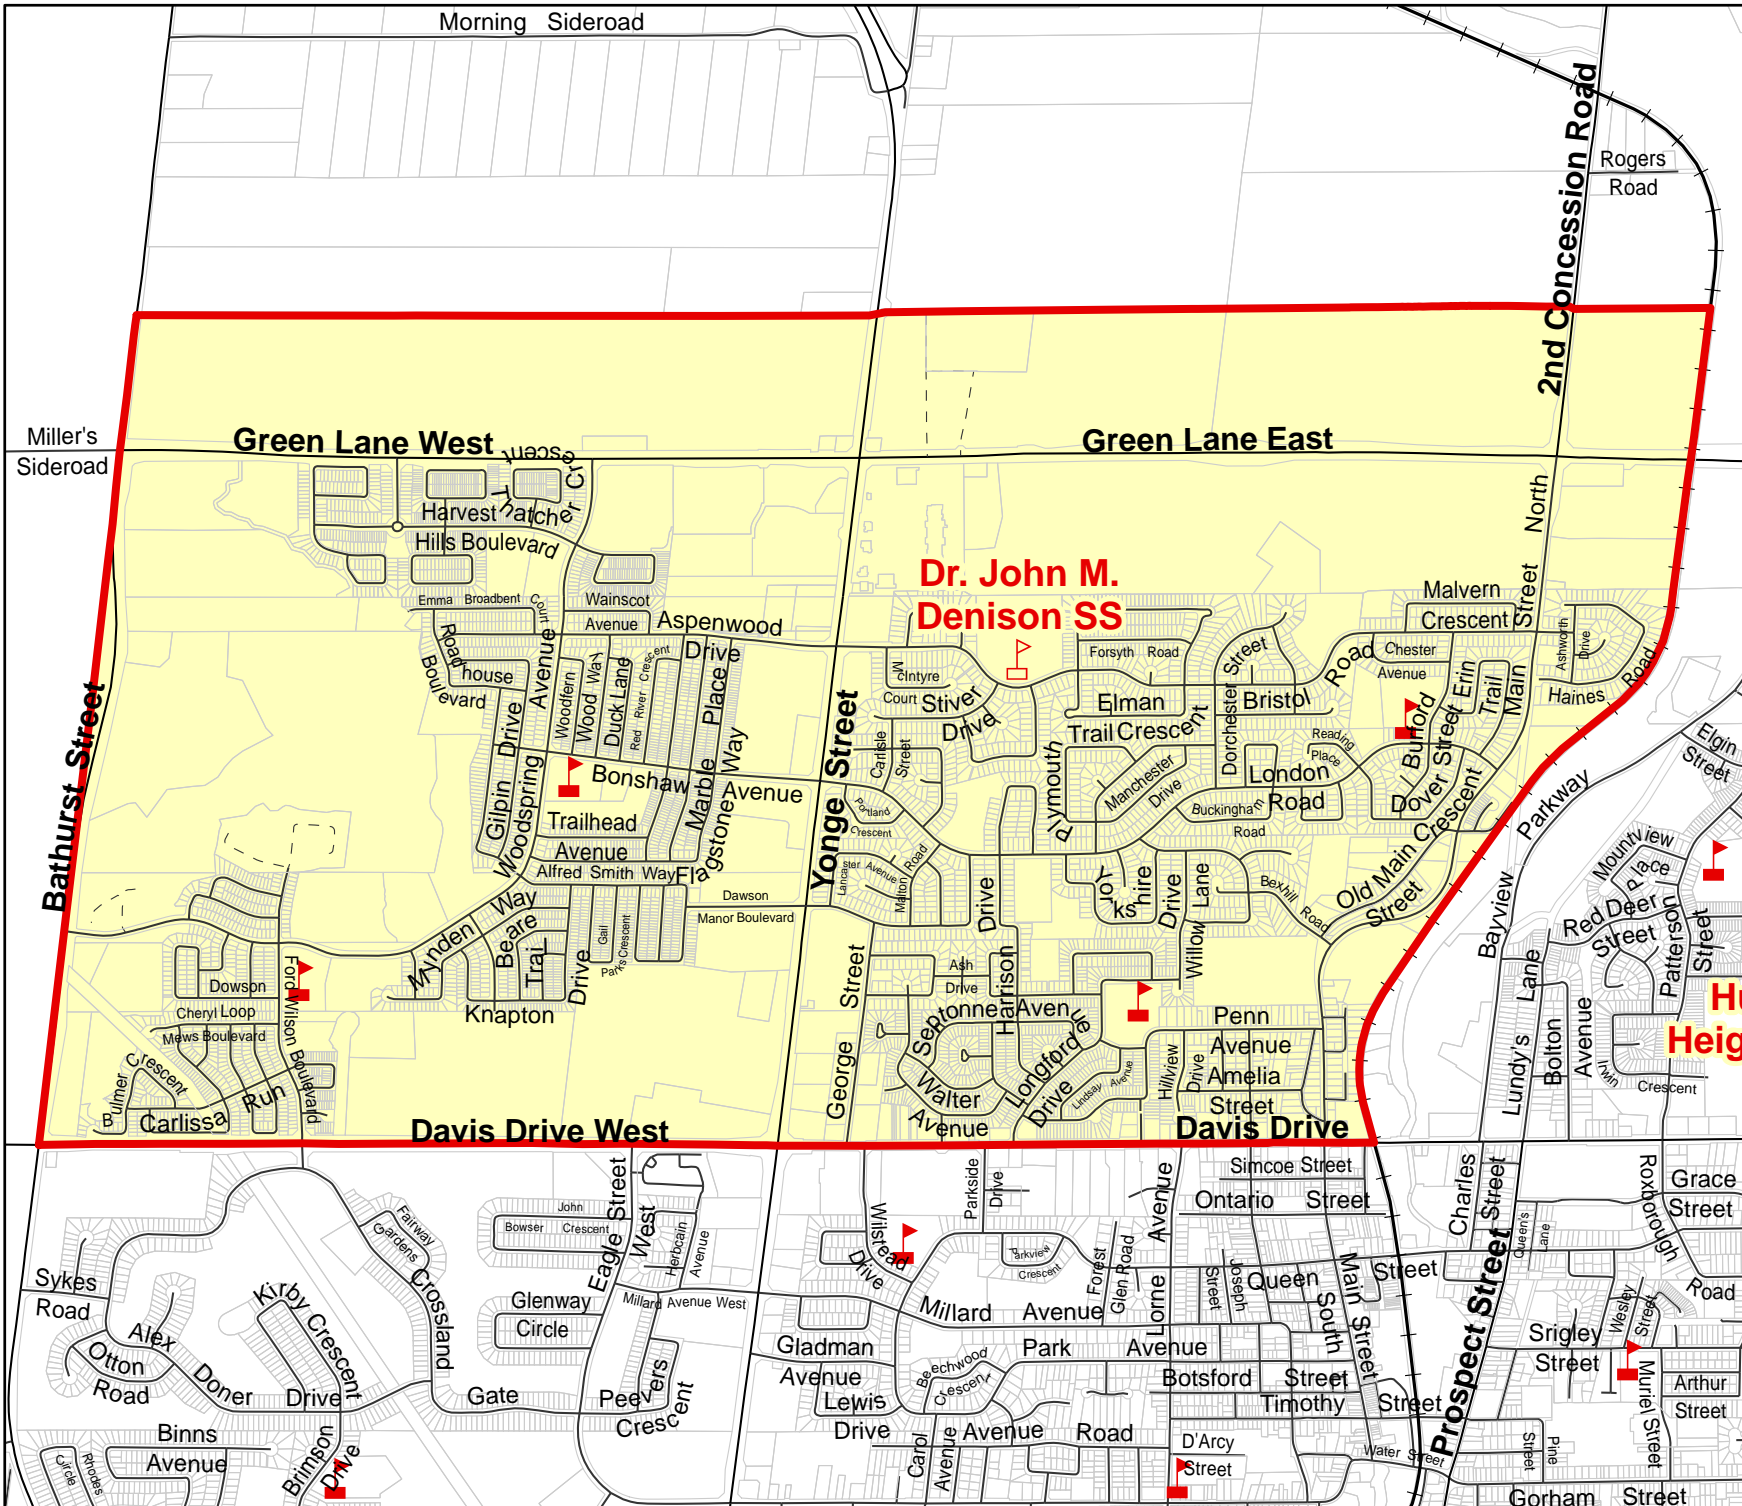

Dr. John M. Denison SS, Town of Newmarket

Legend

- Elementary School
- Secondary School
- School Boundary
- Parcel
- Road
- Proposed Road
- Railway
- Creek/River
- Holding Area

Newmarket Secondary School Boundaries

Notes

Students living in Section A of the Unnamed SS (East Gwillimbury) boundary will be held at Dr. John M. Denison SS.

Boundary Approved:

2000

Map Updated:

April 2012