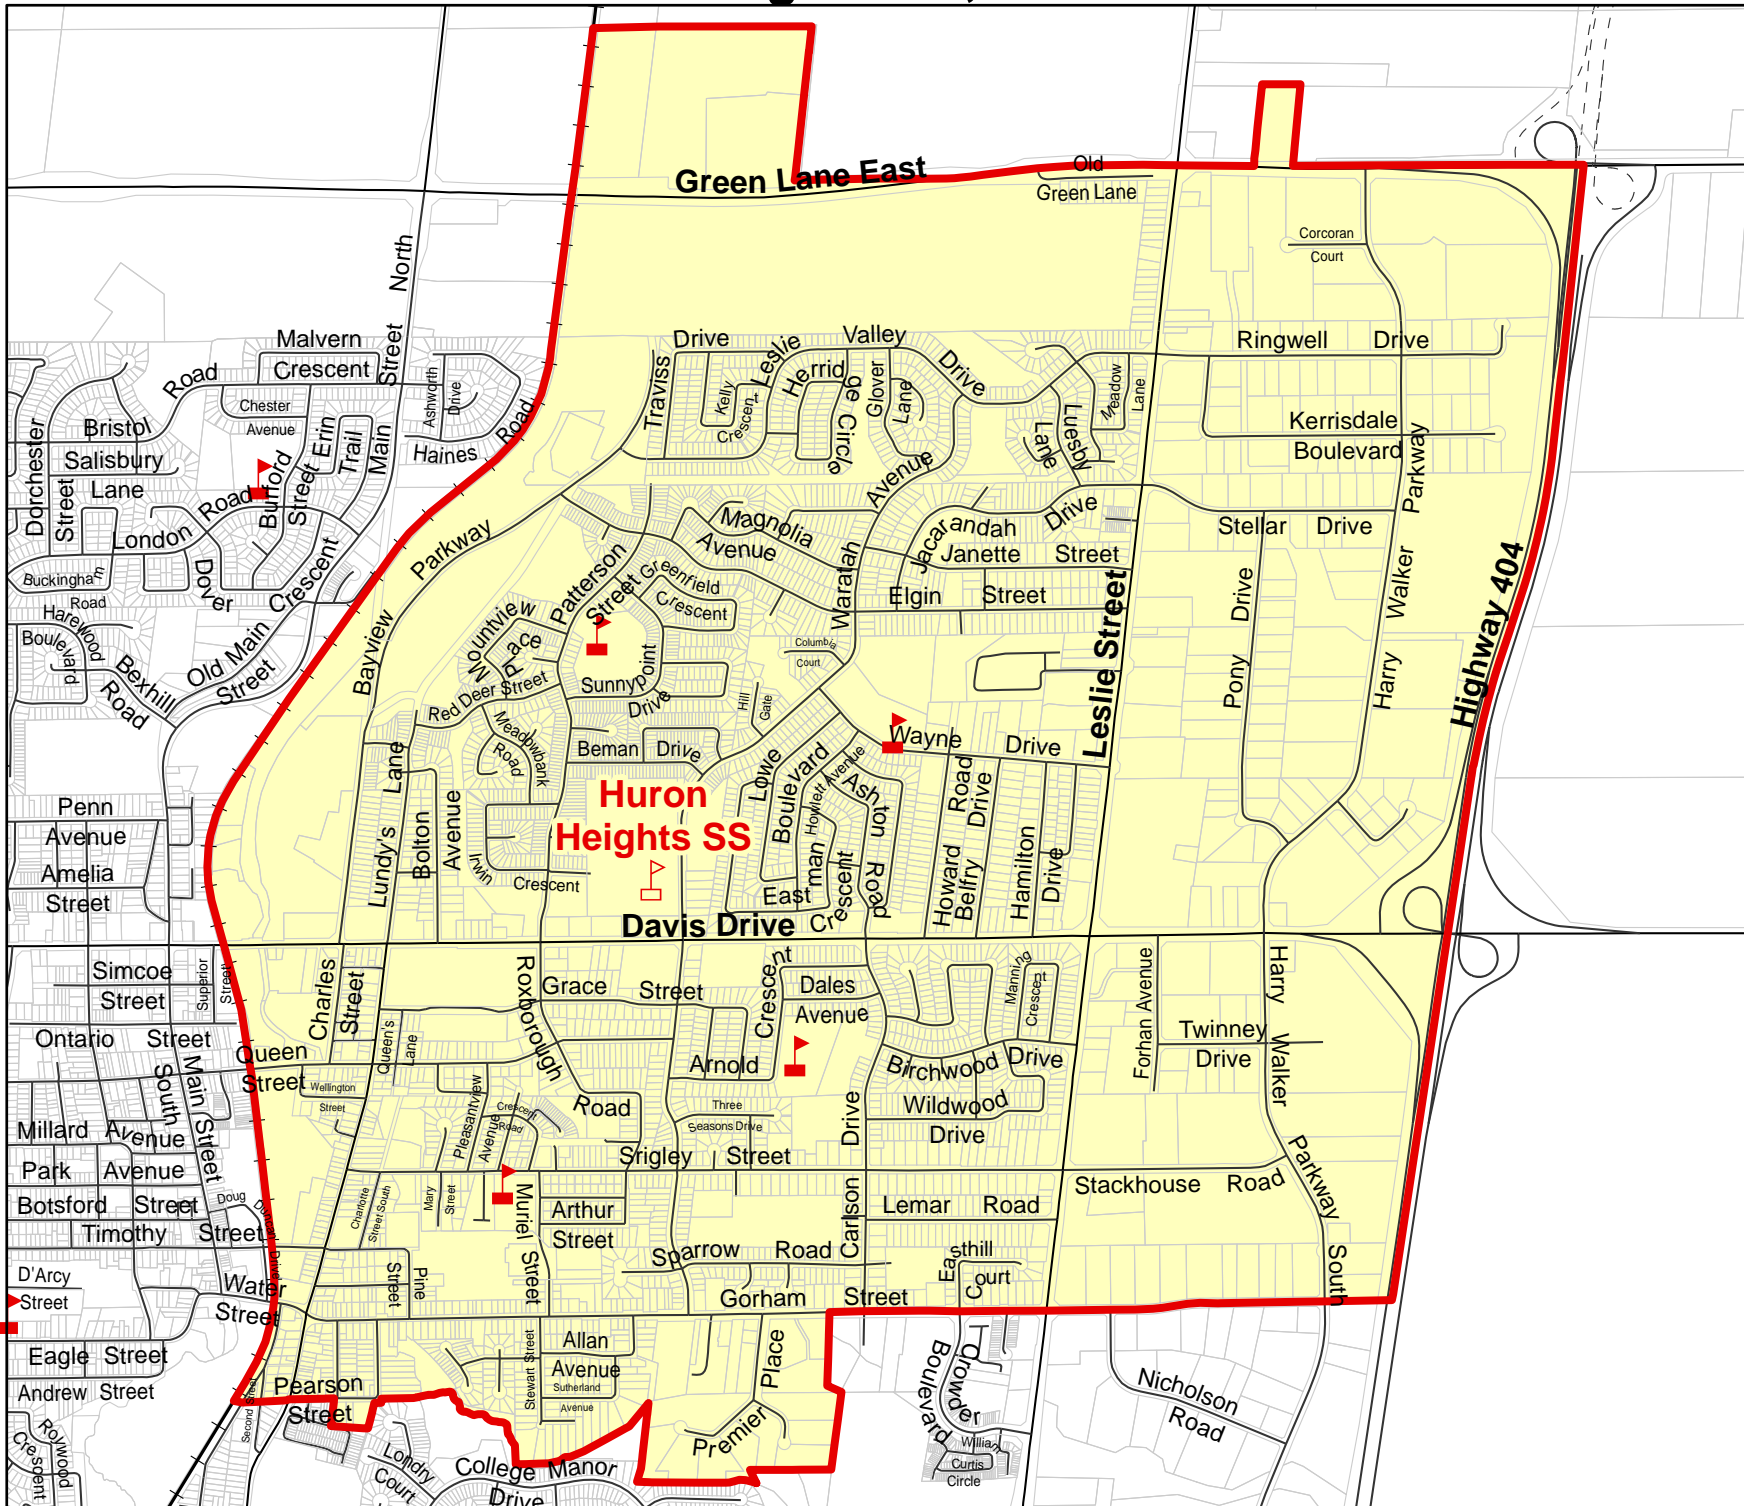

Huron Heights SS, Town of Newmarket

Legend

- Elementary School
- Secondary School
- School Boundary
- Parcel
- Road
- Proposed Road
- Railway
- Creek/River
- Holding Area

Newmarket Secondary School Boundaries

The inset map shows the Town of Newmarket with a purple shaded area representing the Huron Heights Secondary School boundary.

Notes

Students living in Section B of the Unnamed SS (East Gwillimbury) boundary will be held at Huron Heights SS.

Boundary Approved: 2000
 Map Updated: April 2012

Secondary Arts Program

Effective 2017-18 School Year

Legend

-  Road
-  Alexander Mackenzie HS
-  Huron Heights SS
-  Unionville HS
-  Westmount CI

Arts program boundaries are subject to change following Board approval for associated regular track secondary boundaries, and are effective only for the school year displayed in the title.