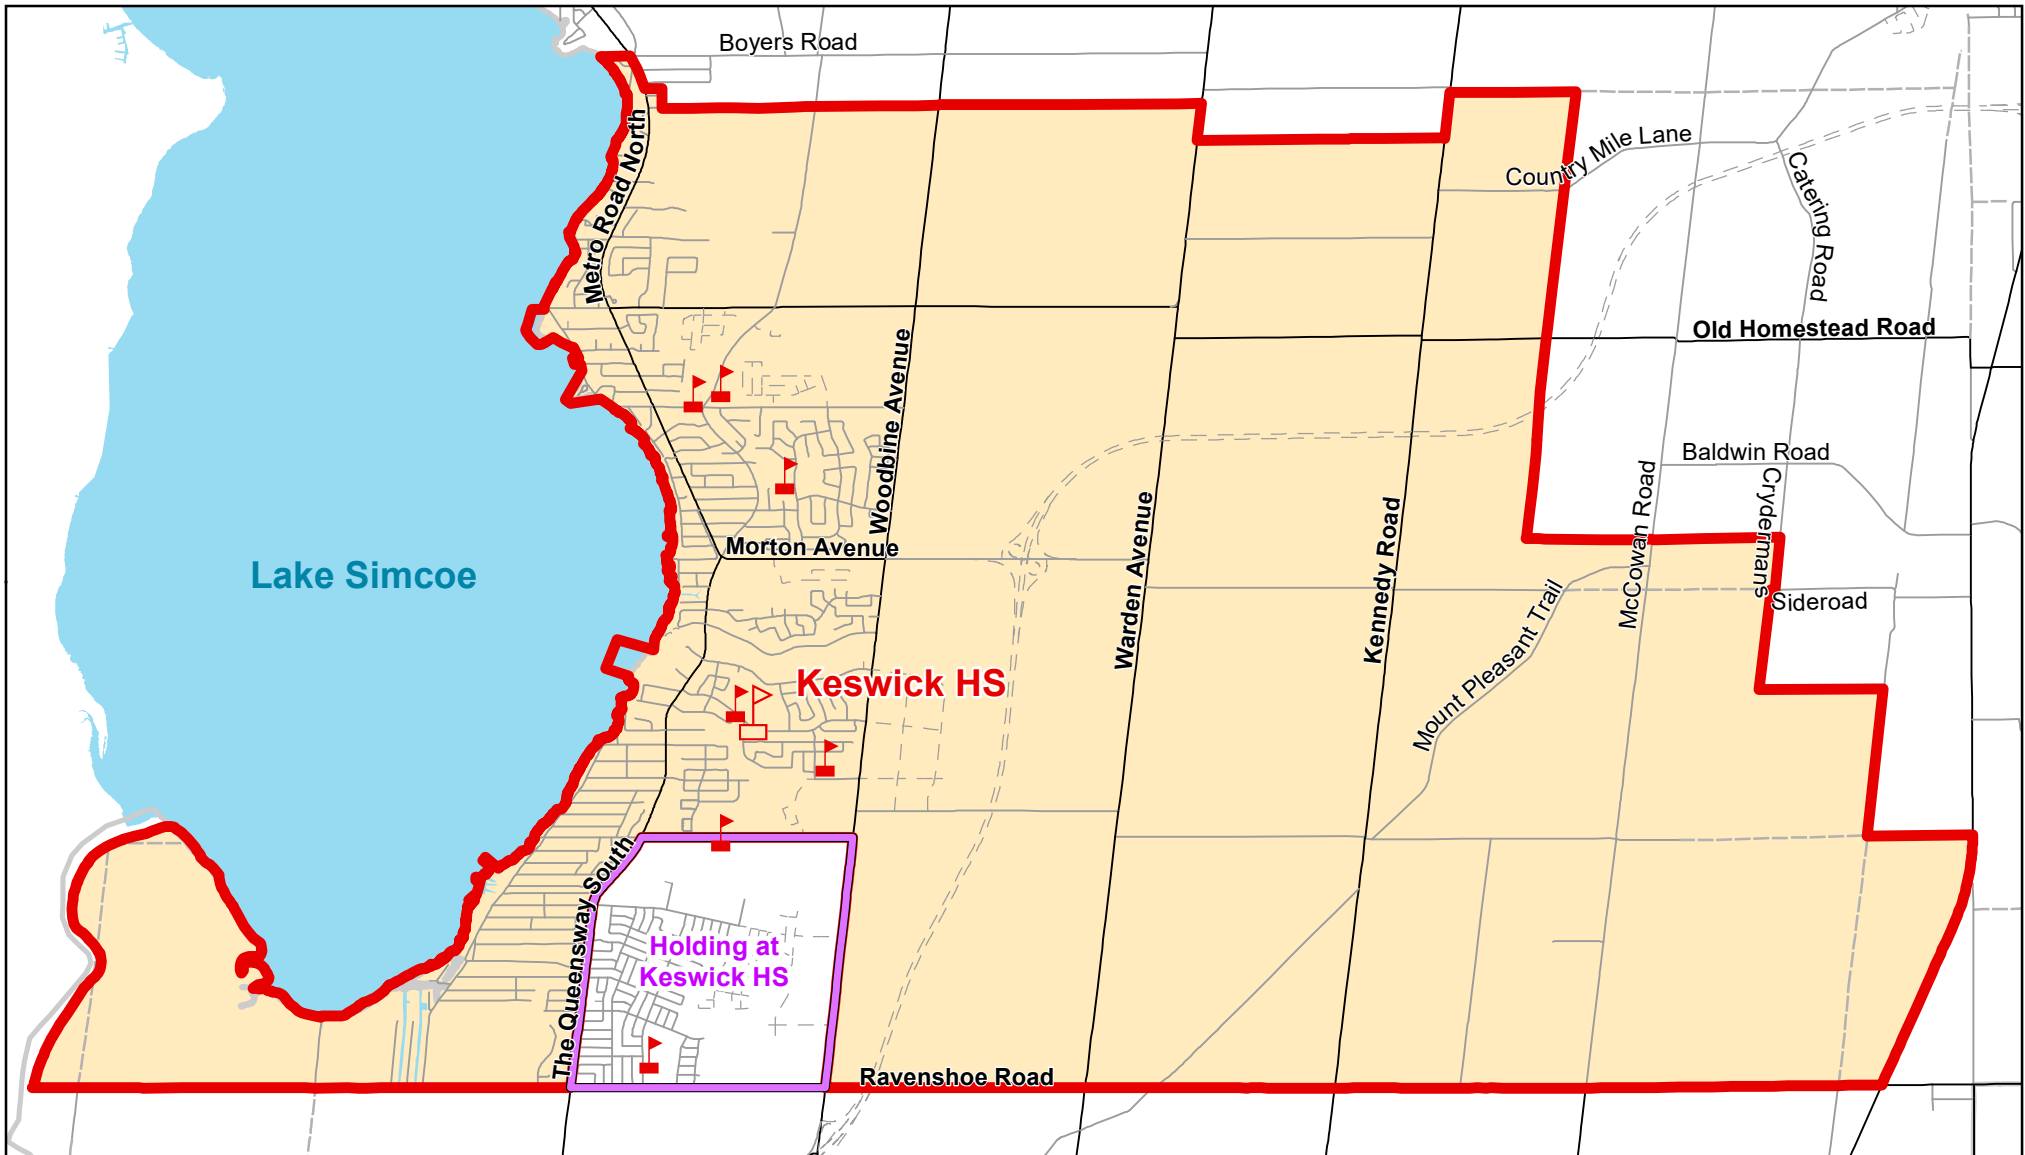

Keswick HS, Town of Georgina

Legend

- | | | | | | |
|---|-------------------|---|-----------------|---|---------------|
|  | Elementary School |  | School Boundary |  | Urban Road |
|  | Secondary School |  | Holding Area |  | Regional Road |
| | |  | Railway |  | Proposed Road |

Notes

Students living in the area north of Ravenshoe Road, south of Glenwoods Avenue, east of The Queensway South and west of Woodbine Avenue have been designated to hold at Keswick HS. Please see map for details.

Boundary Approved: March 2012

Map Updated: August 2019