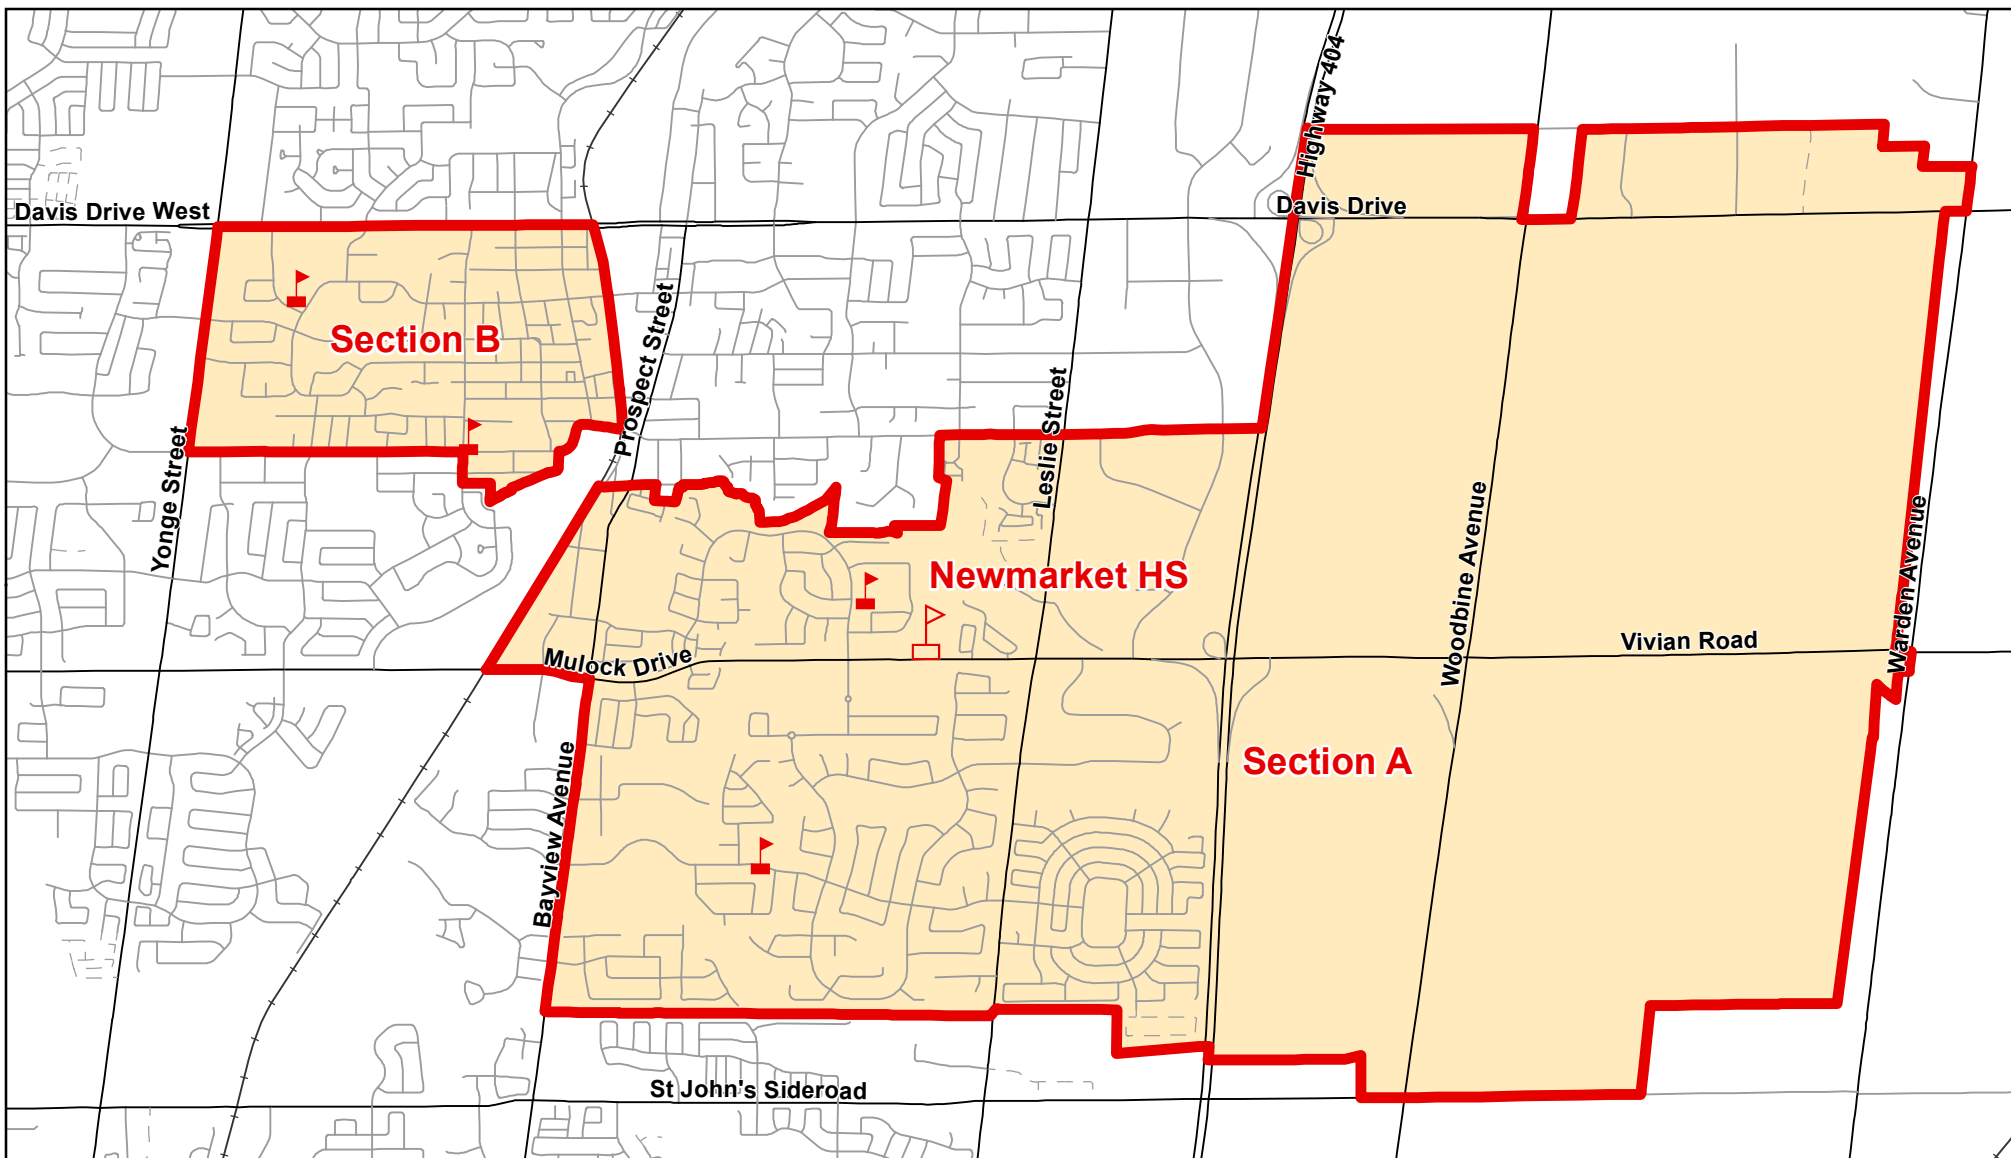

Newmarket HS (Section A - B), Town of Newmarket

Legend

| | | | |
|---|---|---|---|
|  Elementary School |  School Boundary |  Urban Road |  |
|  Secondary School |  Holding Area |  Regional Road | |
|  Railway |  Proposed Road | | |

Notes

Boundary Approved: January 2004 (Section A), March 2014 (Section B)

Map Updated: August 2019

Newmarket HS, Town of Newmarket (French Immersion)

Legend

- | | | | | | |
|---|-------------------|---|-----------------|---|---------------|
|  | Elementary School |  | School Boundary |  | Urban Road |
|  | Secondary School |  | Holding Area |  | Regional Road |
| | |  | Railway |  | Proposed Road |

Notes

Newmarket HS accommodates students living in the above French Immersion boundary.

Boundary Approved: March 2005

Map Updated: August 2019