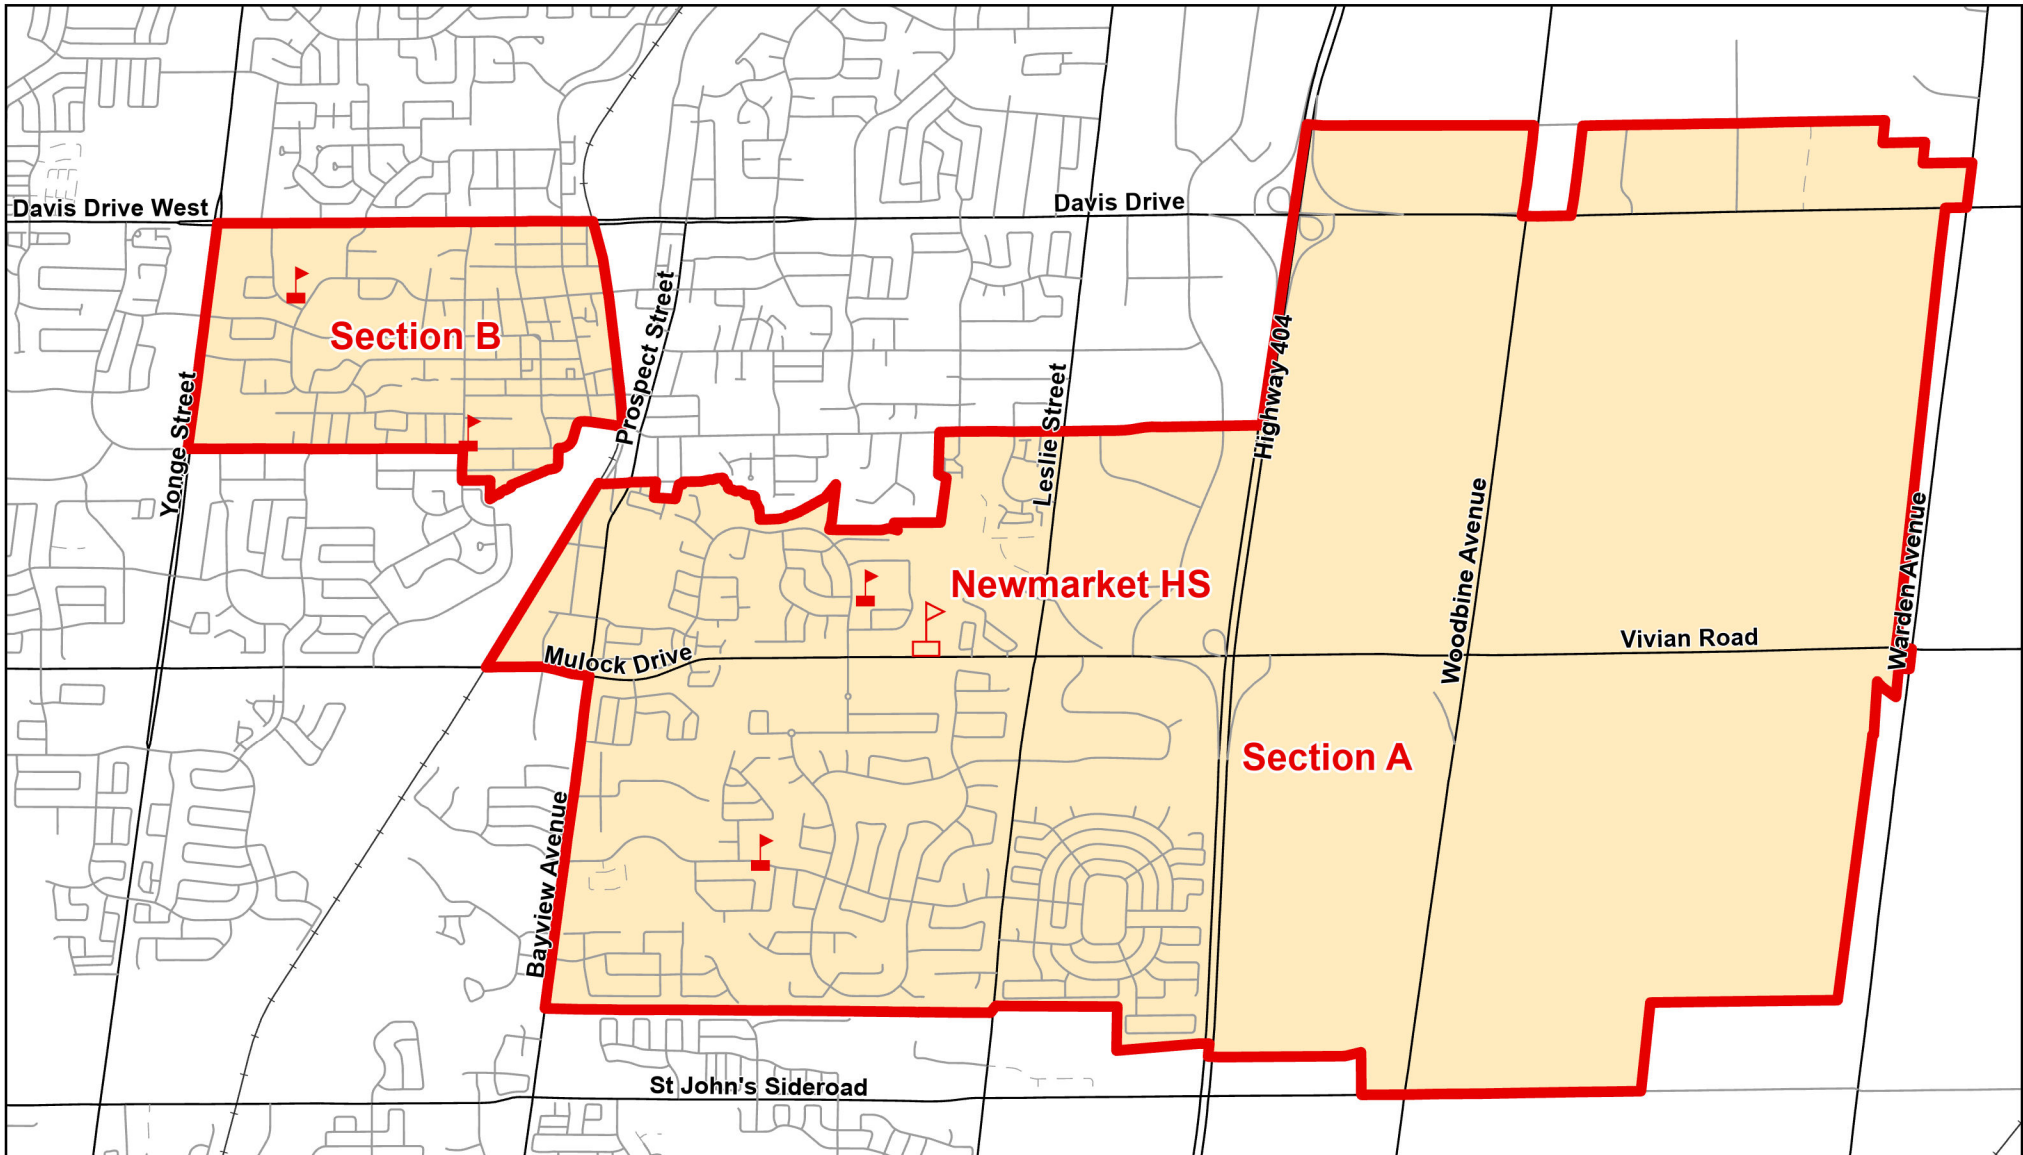

Newmarket HS (Section A - B), Town of Newmarket

Legend

- | | | |
|---|---|---|
|  Elementary School |  School Boundary |  Urban Road |
|  Secondary School |  Holding Area |  Regional Road |
|  Railway |  Proposed Road | |

Notes

Boundary Approved: January 2004 (Section A), March 2014 (Section B)

Map Updated: June 2024

Newmarket HS, Town of Newmarket (French Immersion)

Legend

- | | | | | | |
|---|-------------------|---|-----------------|---|---------------|
|  | Elementary School |  | School Boundary |  | Urban Road |
|  | Secondary School |  | Holding Area |  | Regional Road |
| | |  | Railway |  | Proposed Road |

Notes

Newmarket HS accommodates students living in the above French Immersion boundary.

Boundary Approved: March 2005

Map Updated: August 2019

Legend

Notes

Newmarket HS accommodates students living in the above Section A and Section B French Immersion boundary. This boundary is effective for the incoming Grade 9s in the 2025/2026 school year.

Map Updated: June 2024