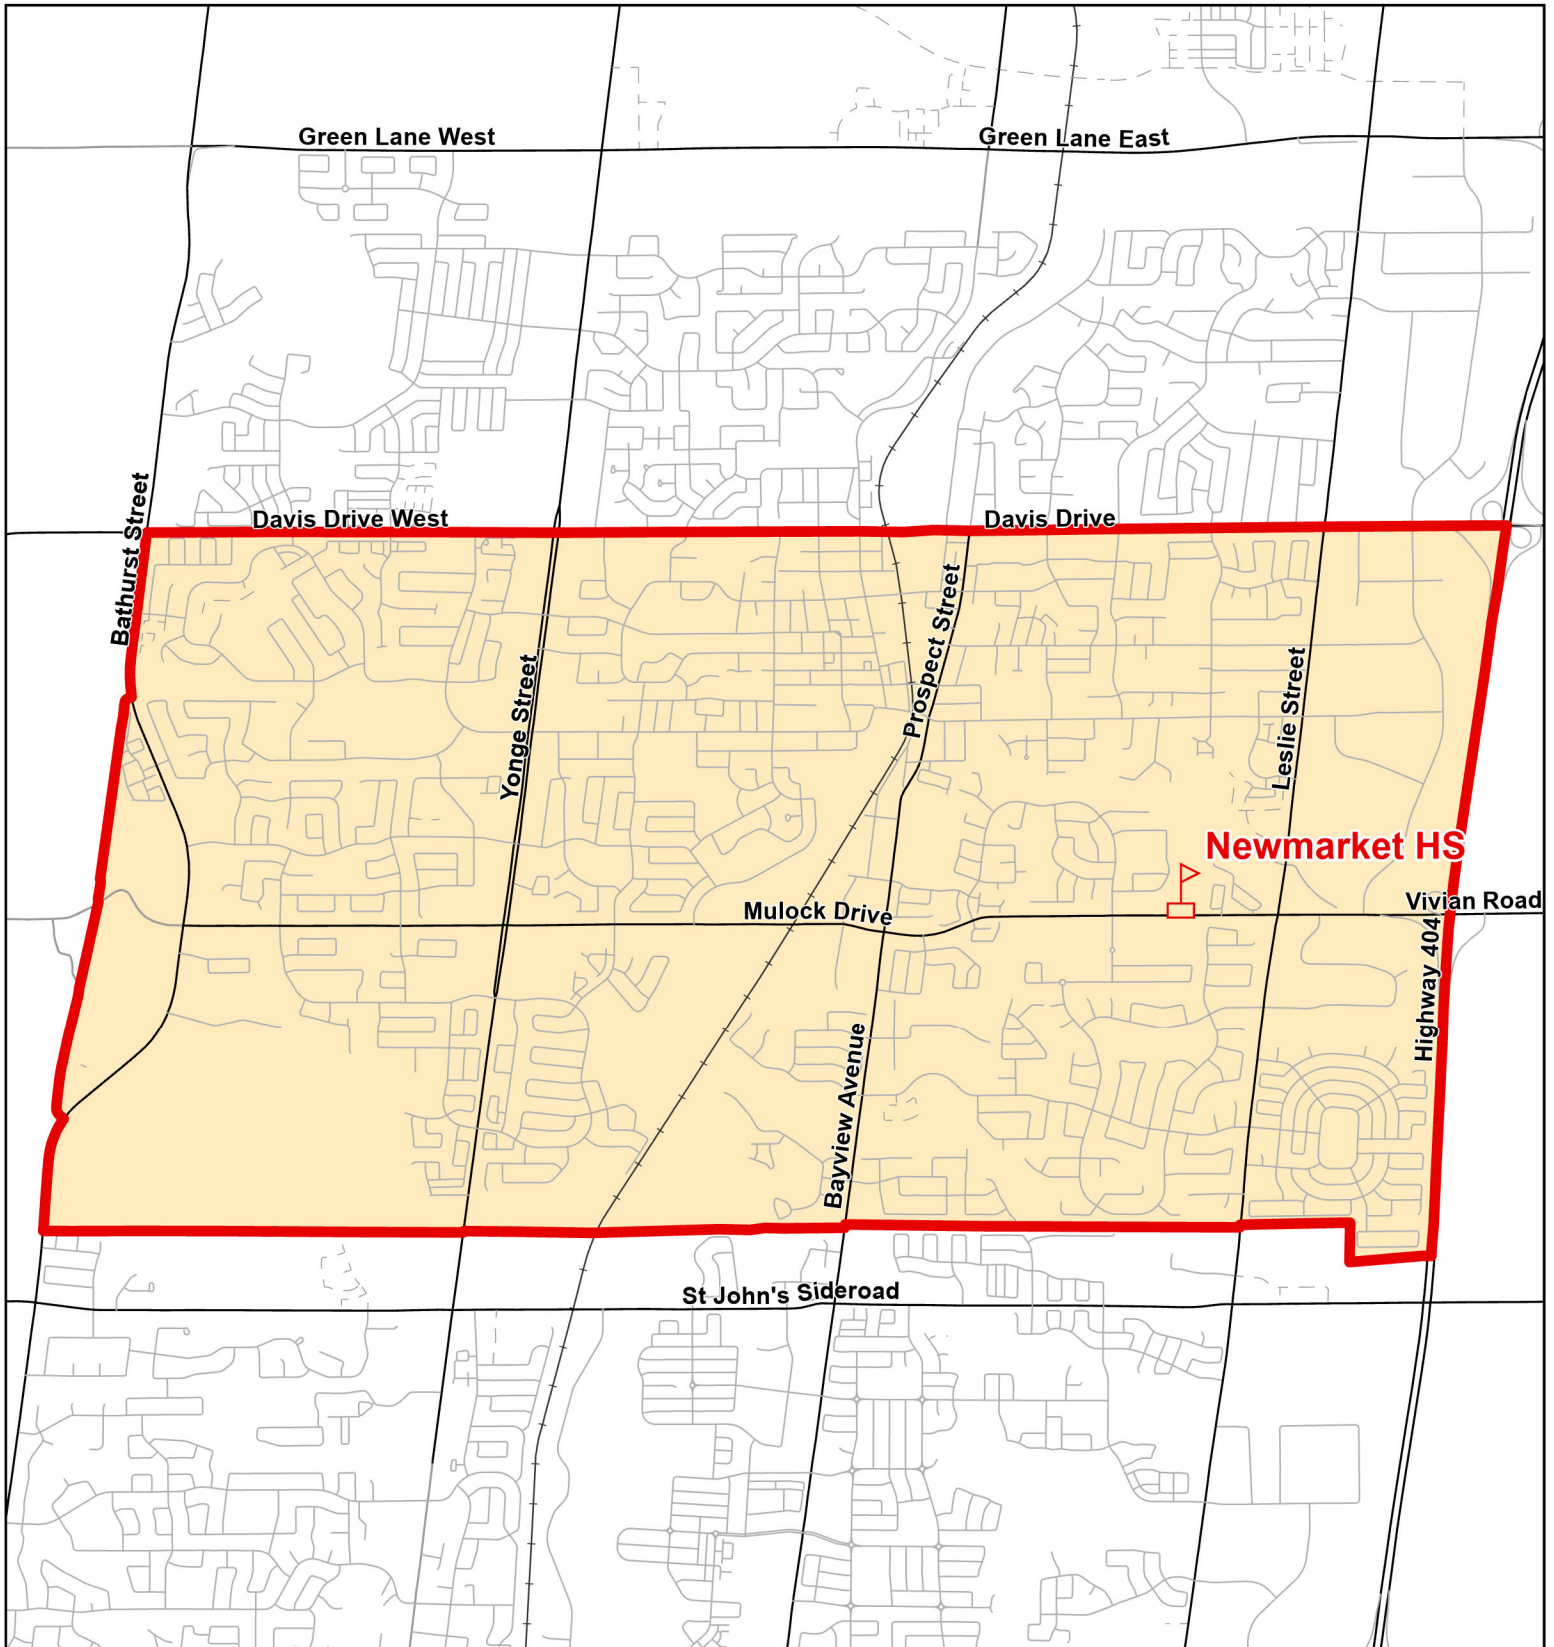

Notes

Newmarket HS accommodates students living in the above French Immersion boundary.

Boundary Approved: March 2005

Map Updated: August 2019

Legend

Notes

Newmarket HS accommodates students living in the above Section A and Section B French Immersion boundary. This boundary is effective for the incoming Grade 9s in the 2025/2026 school year.

Boundary Approved: June 2024 **Map Updated: June 2024**

Newmarket HS - Section A, Town of Newmarket (French Immersion) **Effective for 2025/2026**

Legend

- | | | |
|---|---|---|
|  Elementary School |  School Boundary |  Urban Road |
|  Secondary School |  Holding Area |  Regional Road |
|  Railway |  Proposed Road | |

Map Updated: June 2024