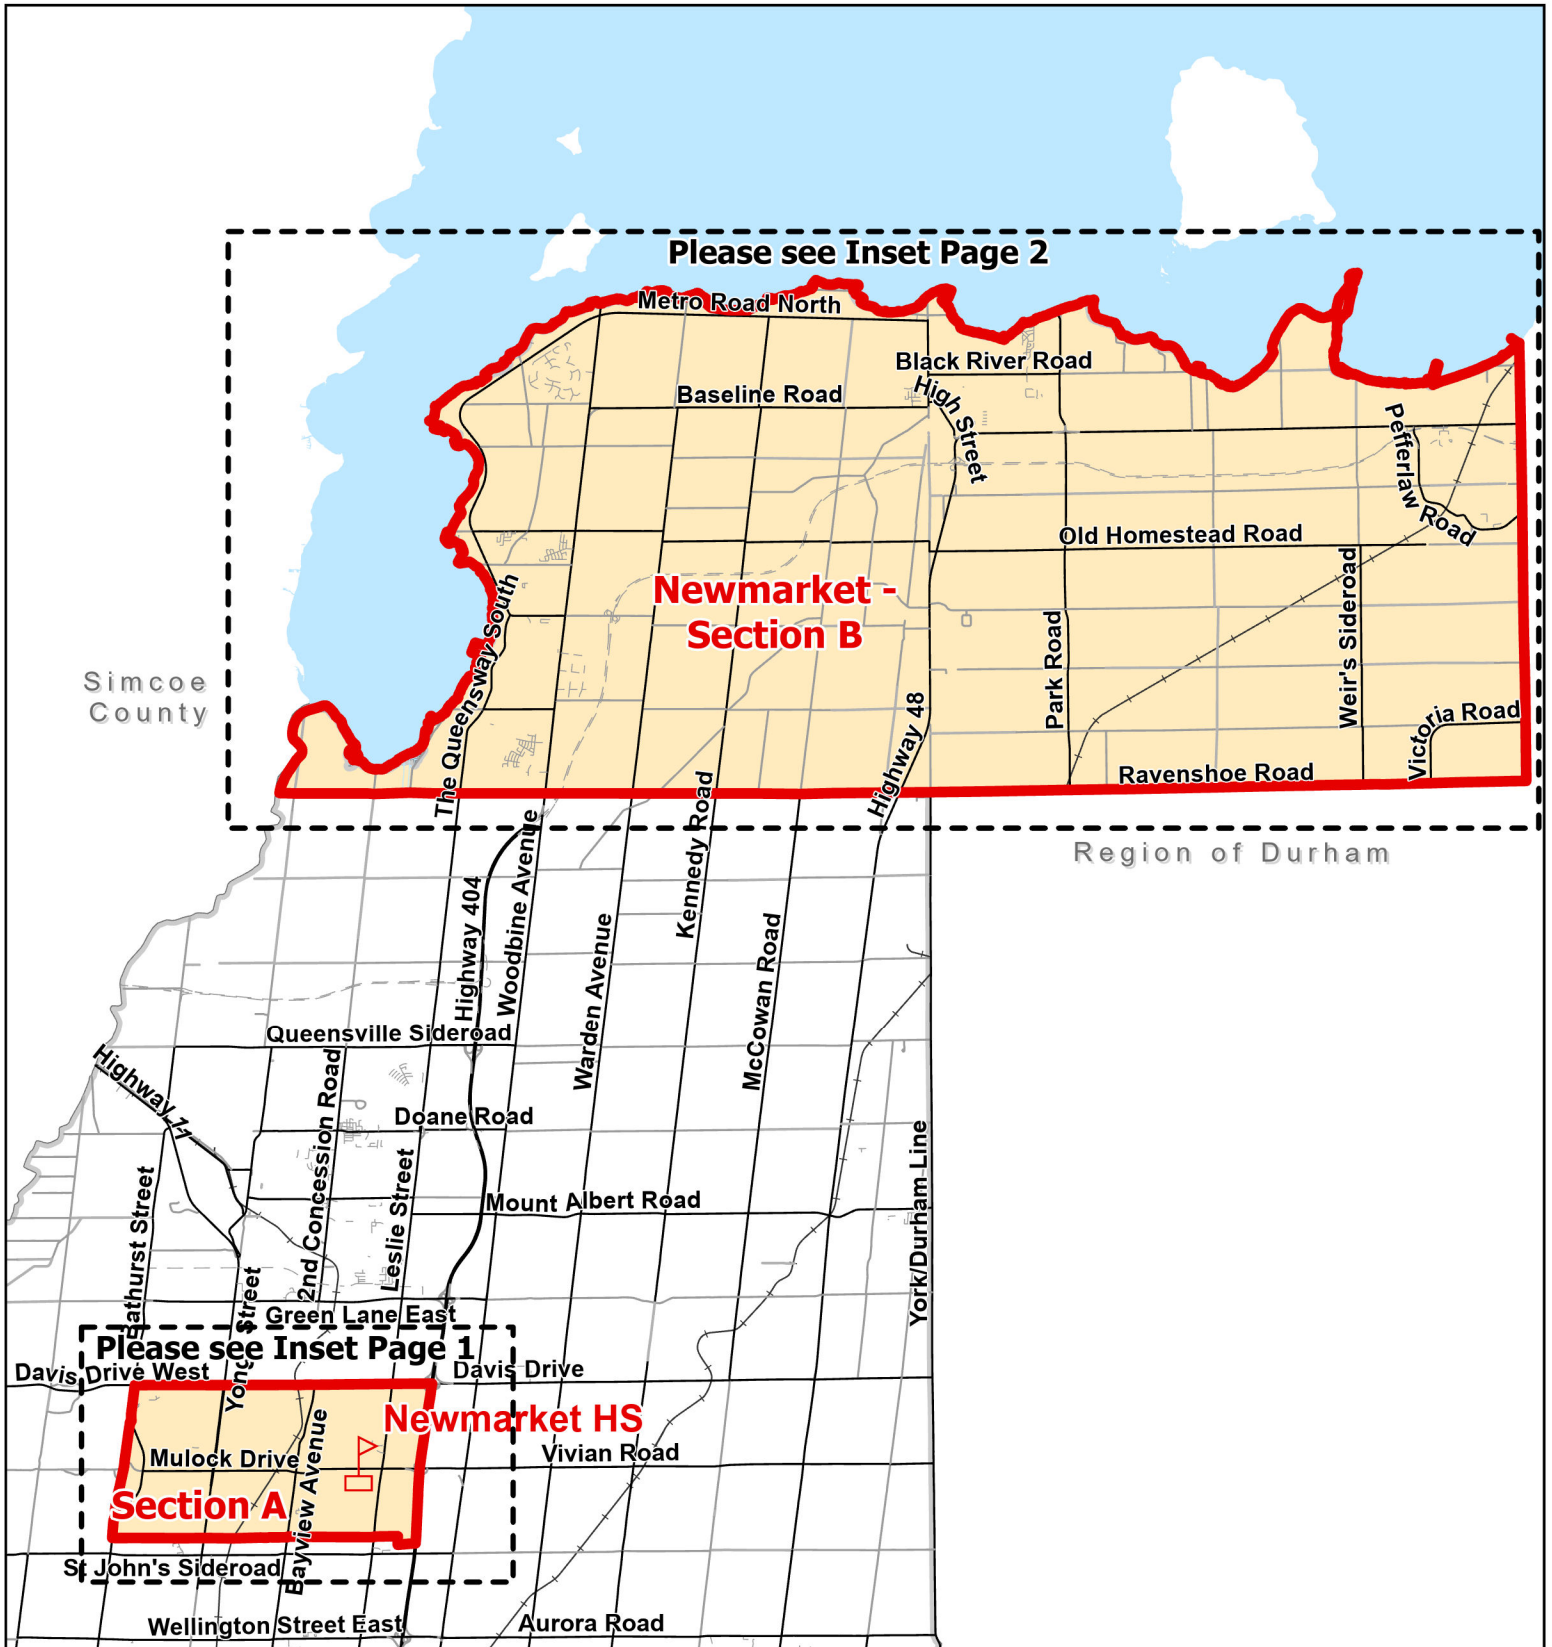

Notes

Boundary Approved: January 2004 (Section A), March 2014 (Section B)

Map Updated: June 2024

Newmarket HS, Town of Newmarket (French Immersion)

Legend

- | | | | | | |
|---|-------------------|---|-----------------|---|---------------|
|  | Elementary School |  | School Boundary |  | Urban Road |
|  | Secondary School |  | Holding Area |  | Regional Road |
| | |  | Railway |  | Proposed Road |

Notes

Newmarket HS accommodates students living in the above French Immersion boundary.

Boundary Approved: March 2005

Map Updated: August 2019

Legend

Notes

Newmarket HS accommodates students living in the above Section A and Section B French Immersion boundary. This boundary is effective for the incoming Grade 9s in the 2025/2026 school year.

Boundary Approved: June 2024 **Map Updated: June 2024**

Newmarket HS - Section A, Town of Newmarket (French Immersion) **Effective for 2025/2026**

Legend

- | | | |
|---|---|---|
|  Elementary School |  School Boundary |  Urban Road |
|  Secondary School |  Holding Area |  Regional Road |
|  Railway |  Proposed Road | |

Map Updated: June 2024