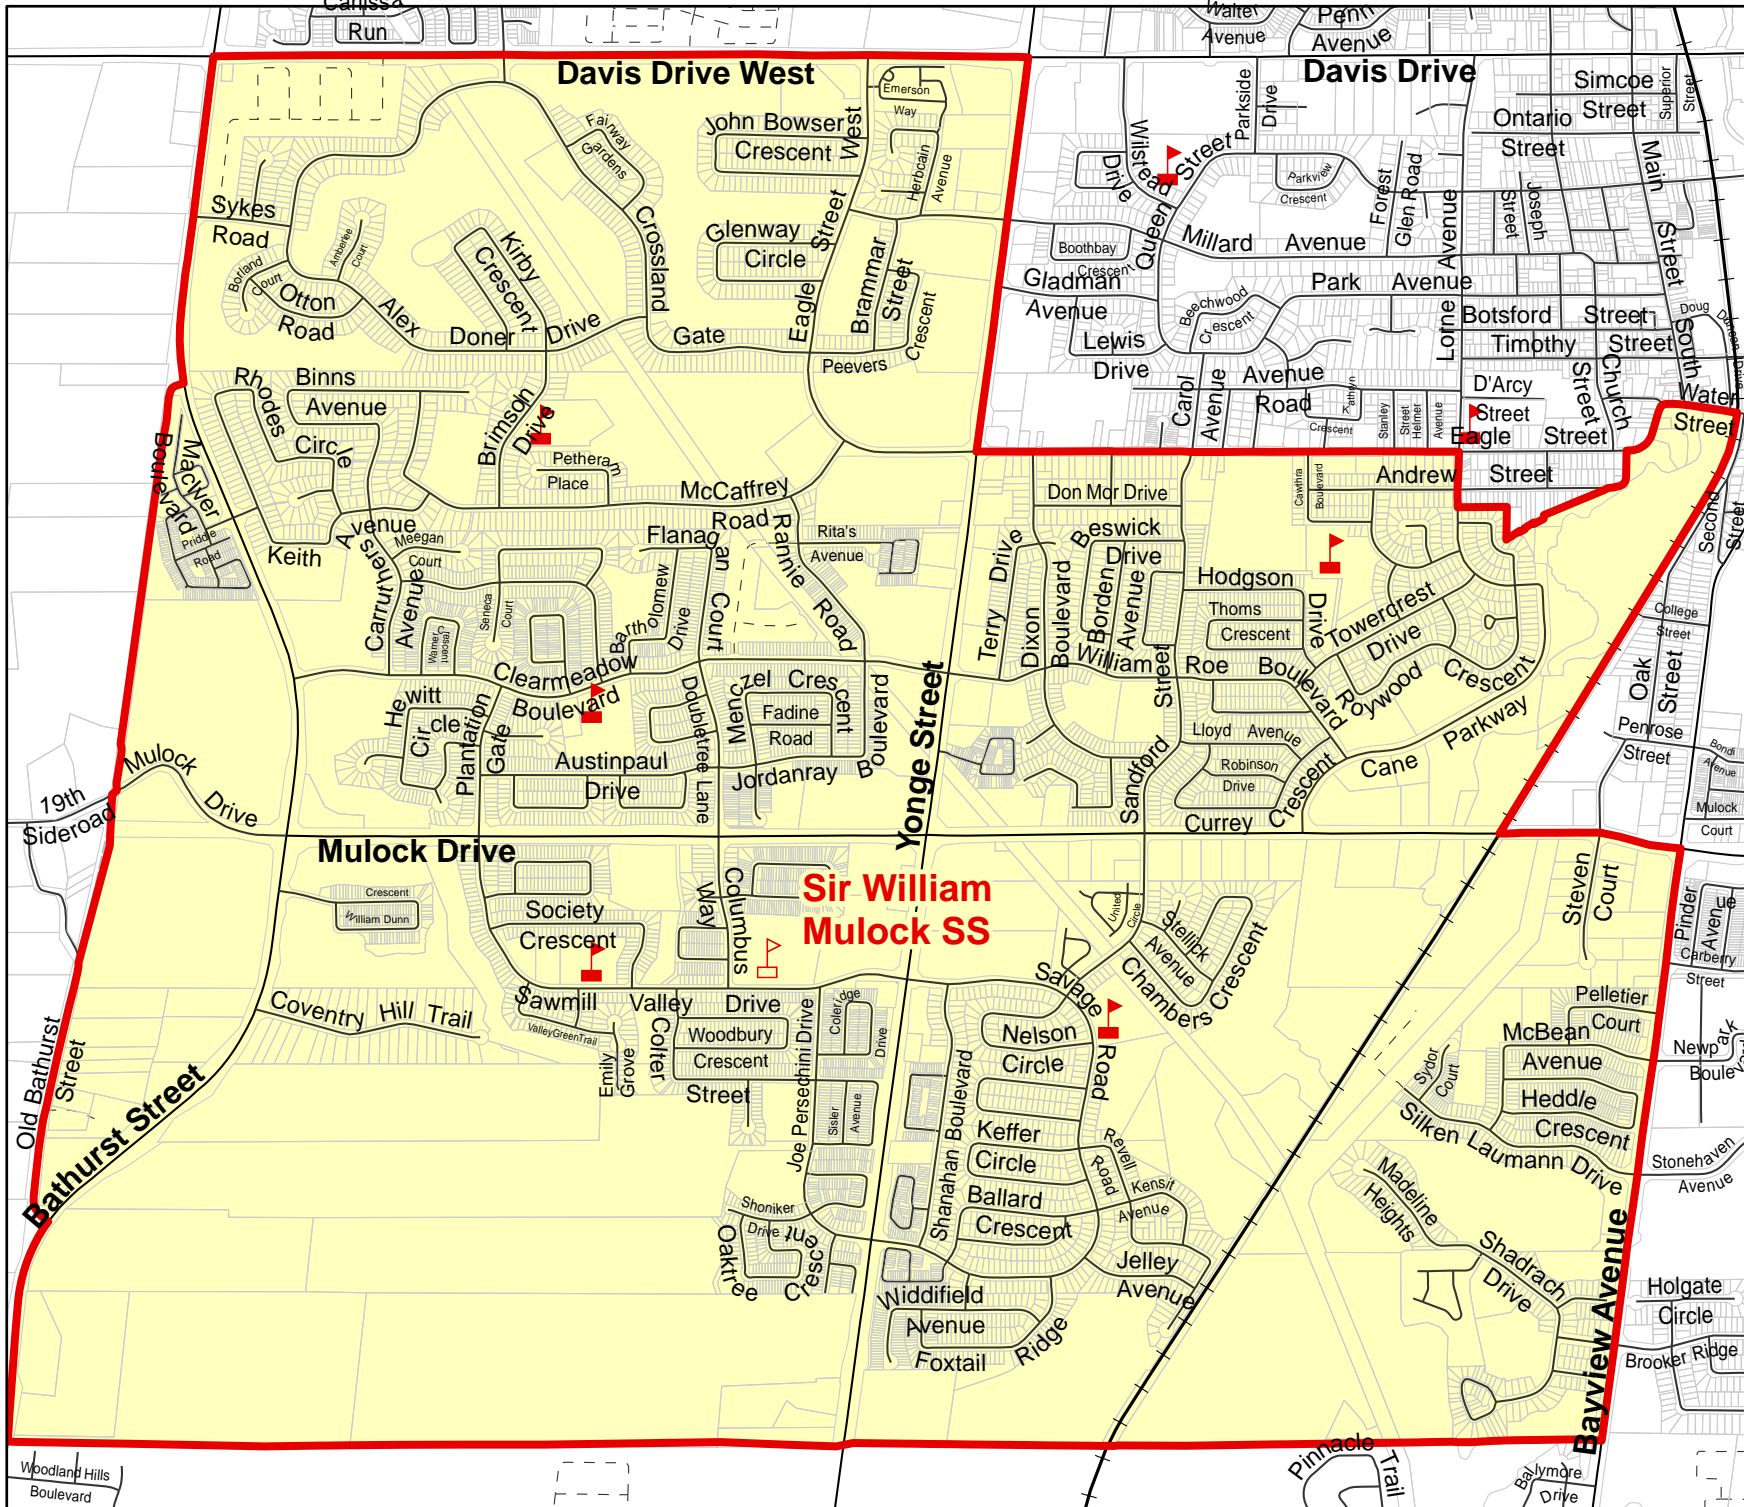

Sir William Mulock SS, Town of Newmarket

Legend

- Elementary School
- Secondary School
- School Boundary
- Parcel
- Road
- Proposed Road
- Railway
- Creek/River
- Holding Area

Newmarket Secondary School Boundaries

Notes

Boundary Approved: 2003
 Map Updated: June 2014