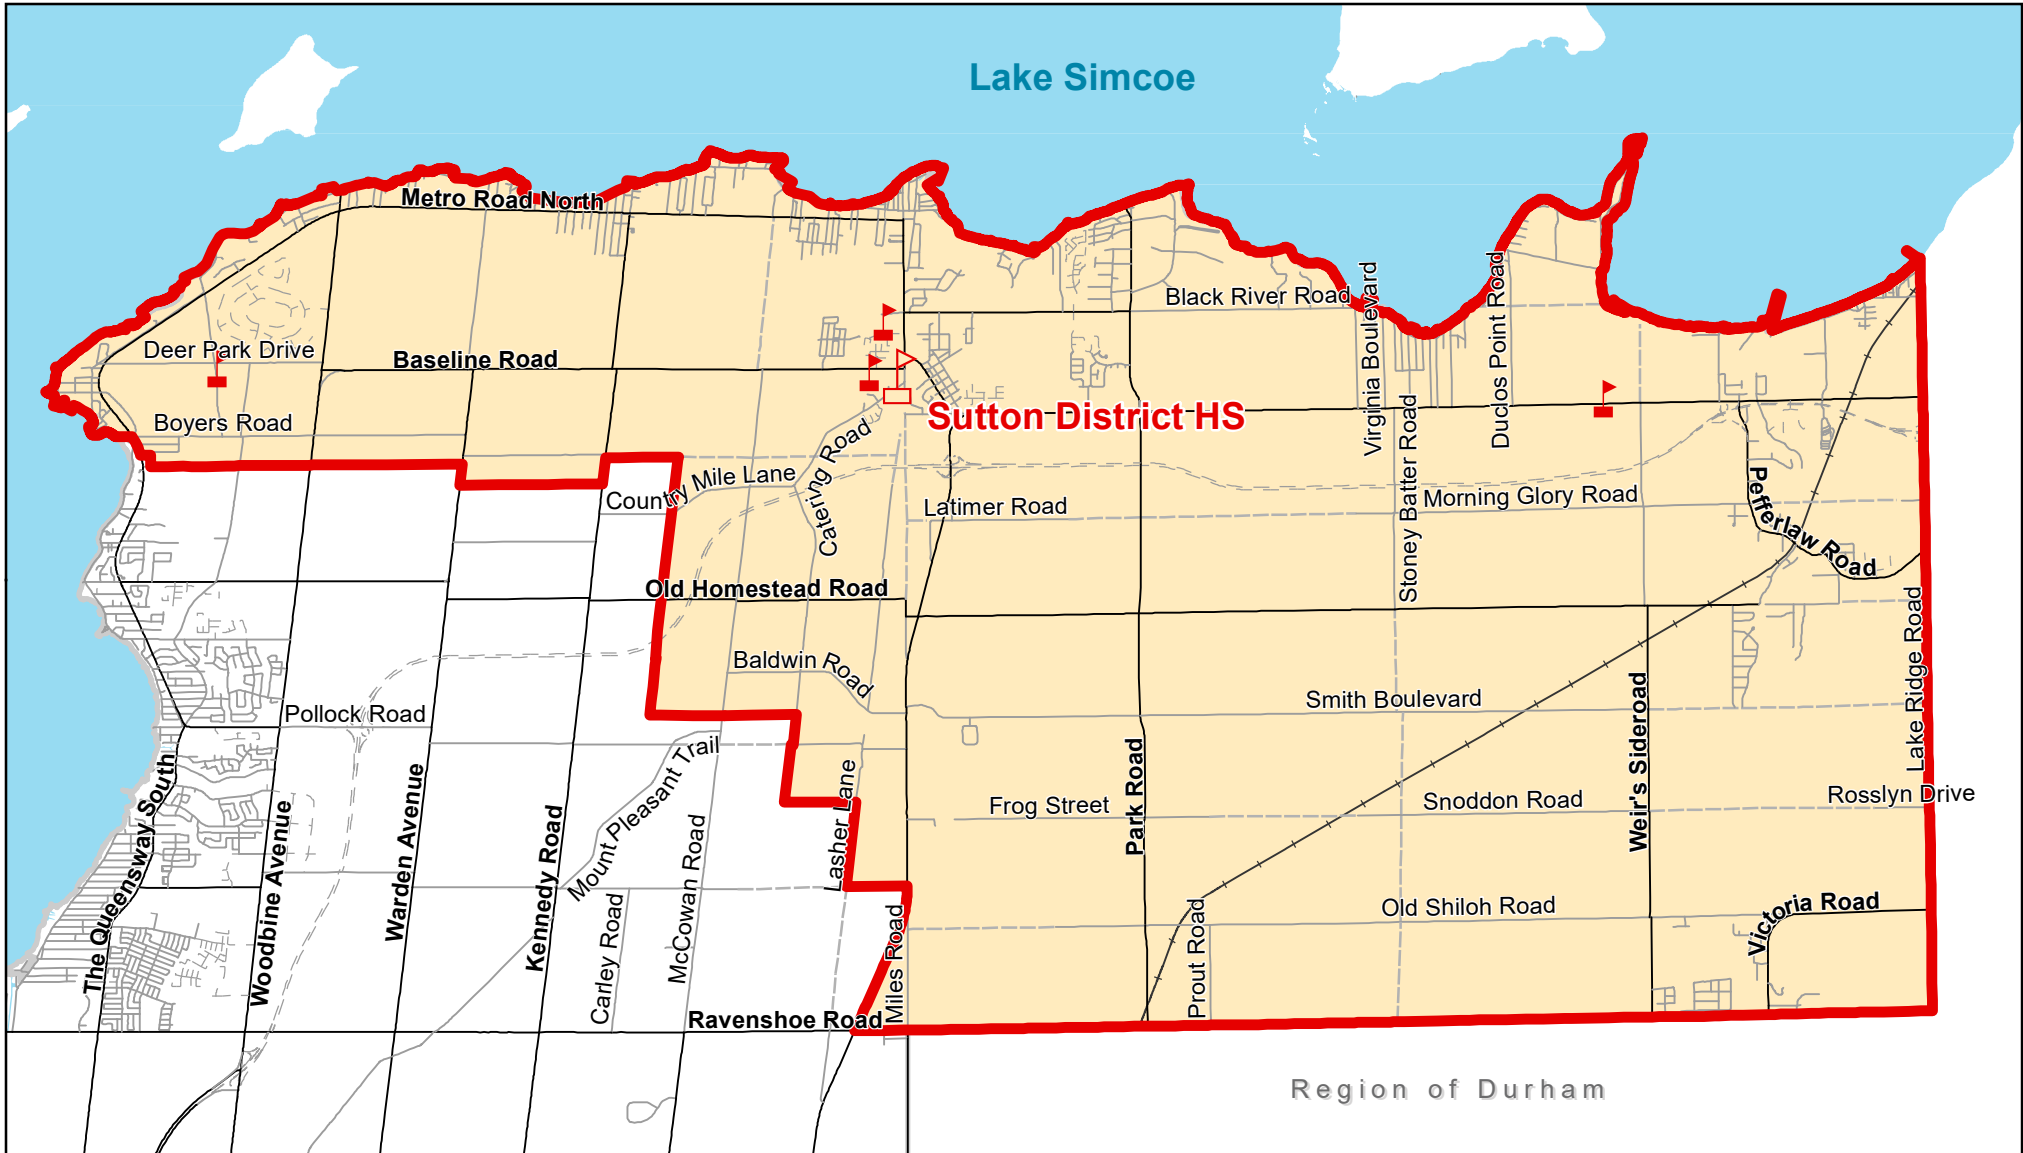

Sutton District HS, Town of Georgina

Legend

 Elementary School	 School Boundary	 Urban Road
 Secondary School	 Holding Area	 Regional Road
	 Railway	 Proposed Road

N

Notes

Boundary Approved: March 2012

Map Updated: August 2019