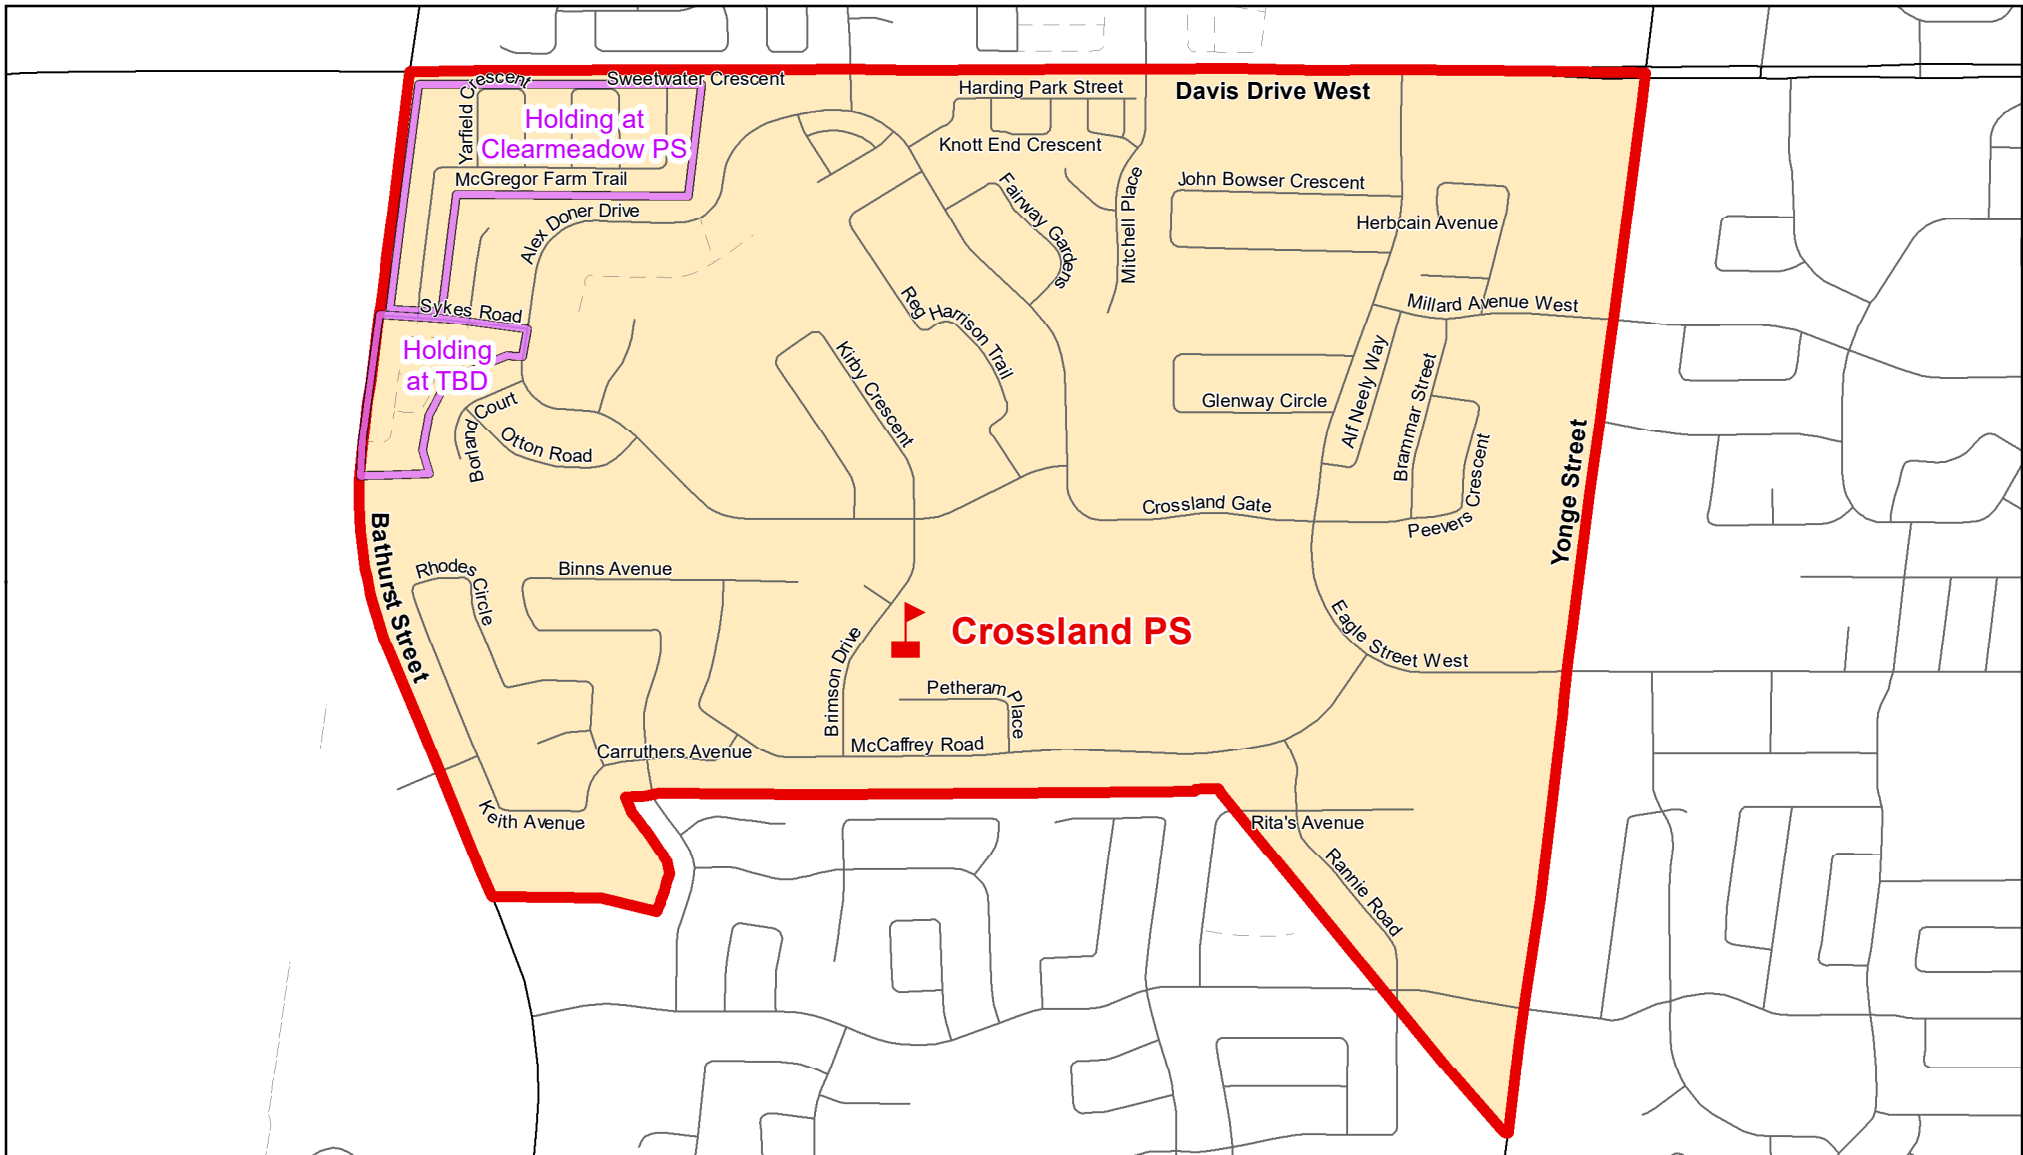

## Legend

- |   |                   |   |                 |   |               |
|---|-------------------|---|-----------------|---|---------------|
|  | Elementary School |  | School Boundary |  | Urban Road    |
|  | Secondary School  |  | Holding Area    |  | Regional Road |
|   |                   |  | Railway         |  | Proposed Road |

## Notes

Holding area noted above will be held at Clearmeadow PS. Please see map for details.

Boundary Approved: March 2010

Map Updated: April 2020