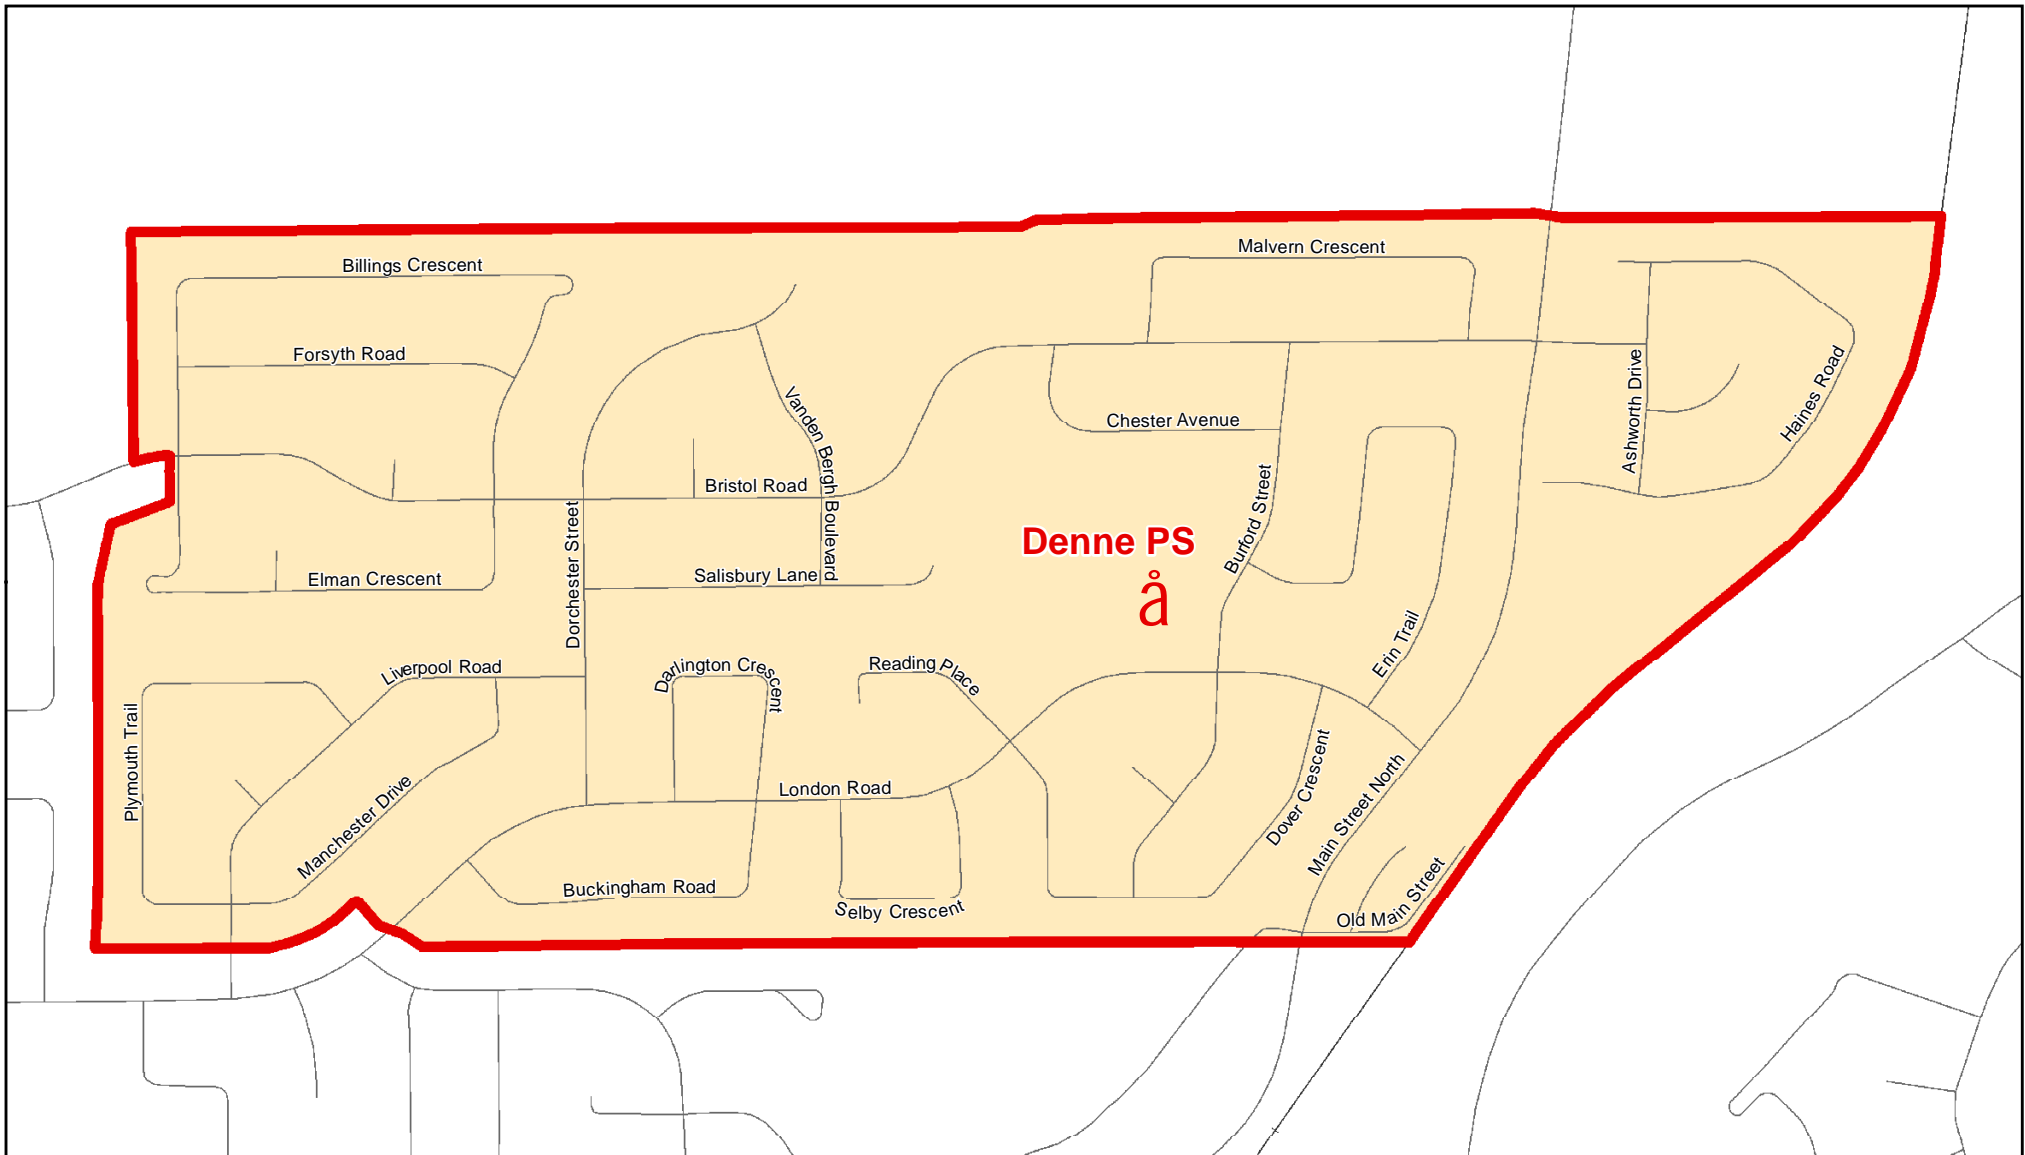

Denne PS, Town of Newmarket

Legend

 Elementary School	 School Boundary	 Urban Road	
 Secondary School	 Holding Area	 Regional Road	
	 Railway	 Proposed Road	

Notes

A portion of new development in the Sharon PS boundary and Holland Landing PS boundary will be held at Denne PS.

Boundary Approved: 1997

Map Updated: January 2022

Holding Area at Denne PS, Town of Newmarket

Legend

	Elementary School		School Boundary		Urban Road
	Secondary School		Holding Area		Regional Road
			Railway		Proposed Road

Notes

New development area noted above will be held at Denne PS.

Map Updated: August 2019

Holding Area at Denne PS, Town of Newmarket

Effective for the 2022/2023 School Year

Due to rapid population growth in some York Region communities, it may be necessary for new students to temporarily attend a school other than the one normally designated for their community.

Legend		
	Elementary School	
	Secondary School	
		
		
		
		

Notes
New development area noted above will be held at Denne PS.
Map Updated: January 2022