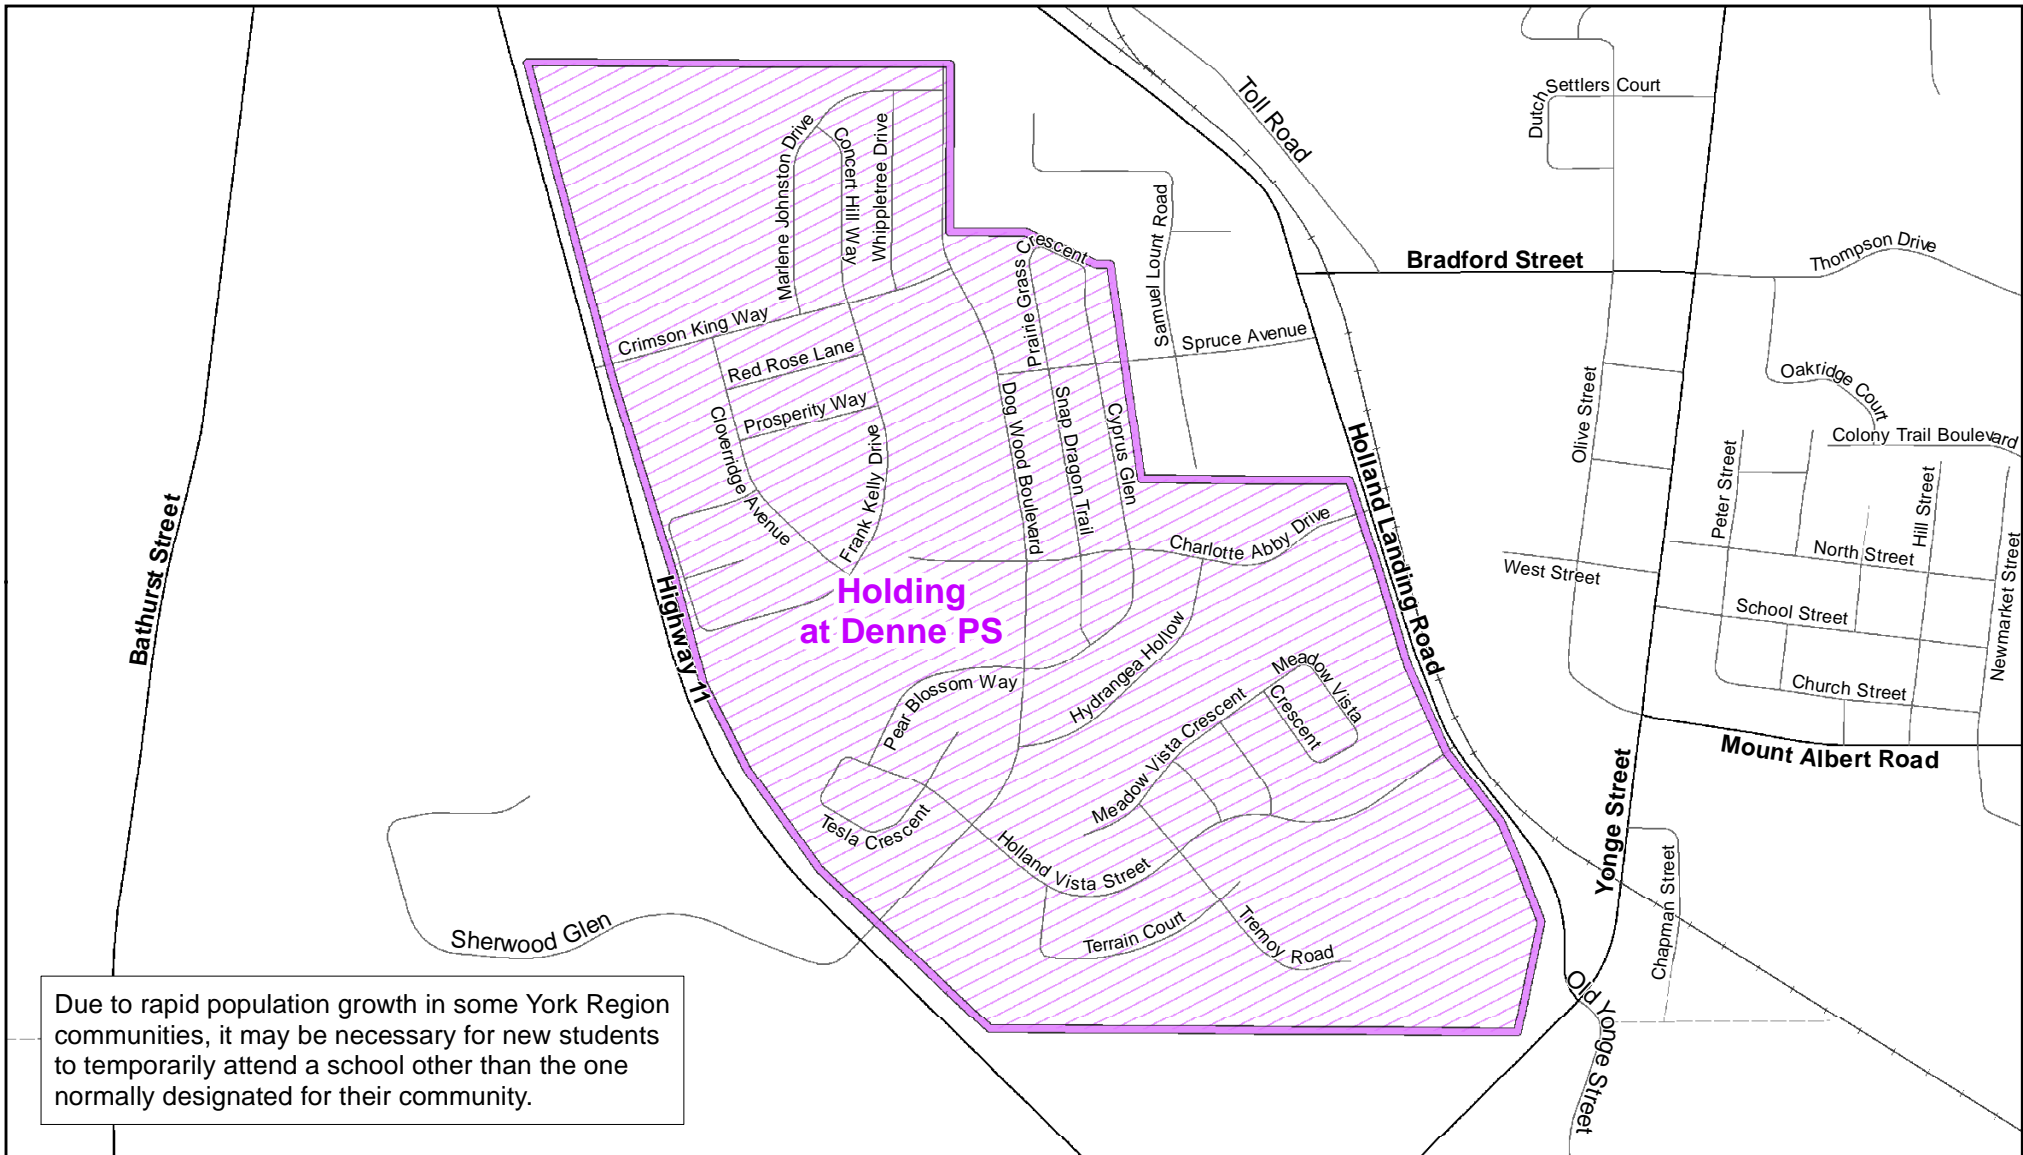

Denne PS, Town of Newmarket

Legend

 Elementary School	 School Boundary	 Urban Road	
 Secondary School	 Holding Area	 Regional Road	
	 Railway	 Proposed Road	

Notes

A portion of new development in the Sharon PS boundary and Holland Landing PS boundary will be held at Denne PS.

Boundary Approved: 1997

Map Updated: January 2022

Holding Area at Denne PS, Town of Newmarket

Legend

	Elementary School		School Boundary		Urban Road
	Secondary School		Holding Area		Regional Road
			Railway		Proposed Road

Notes

New development area noted above will be held at Denne PS.

Map Updated: August 2019

Holding Area at Denne PS, Town of Newmarket

Effective for the 2022/2023 School Year

Due to rapid population growth in some York Region communities, it may be necessary for new students to temporarily attend a school other than the one normally designated for their community.

Legend		
	Elementary School	
	Secondary School	
		
		
		
		

Notes
New development area noted above will be held at Denne PS.
Map Updated: January 2022