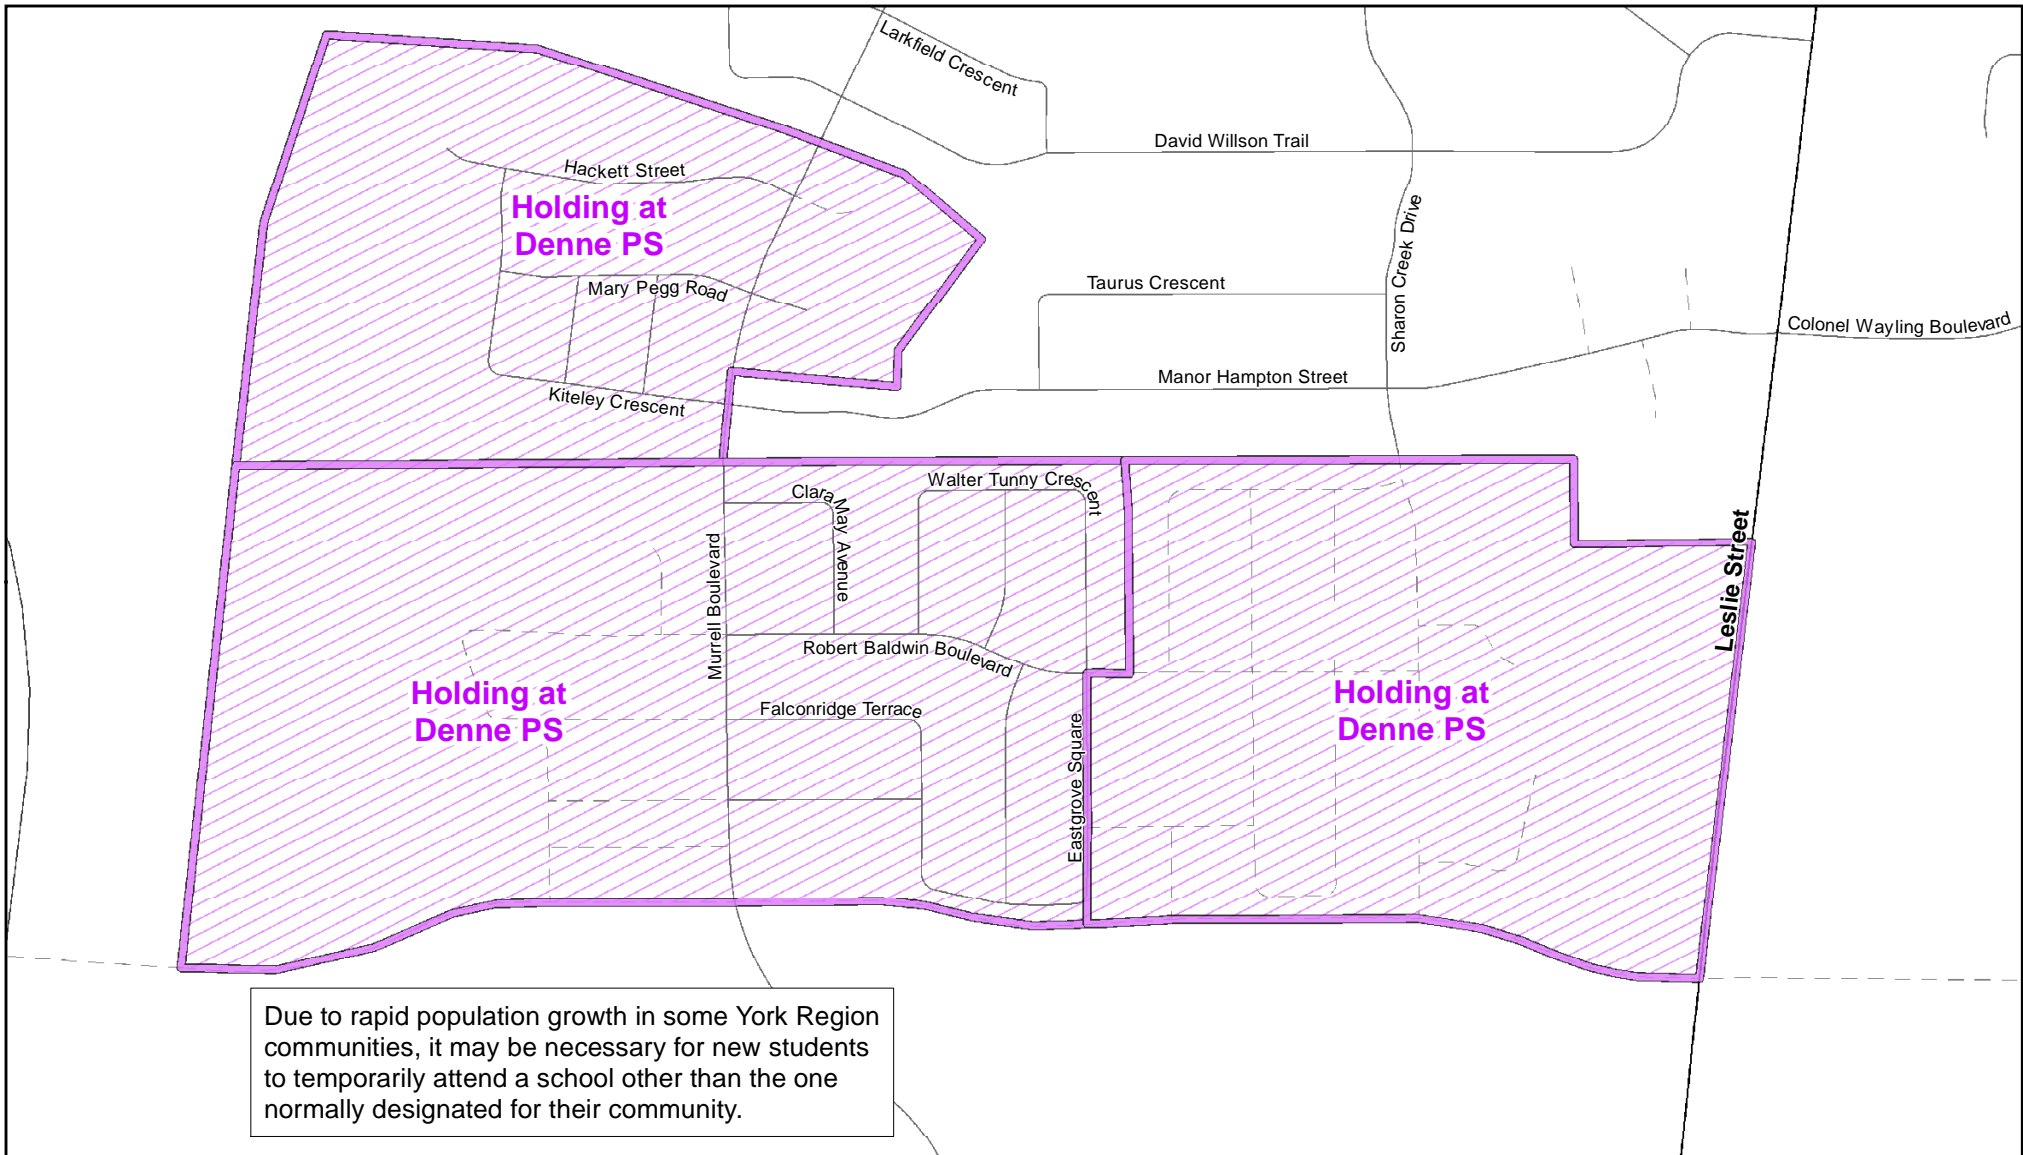

Denne PS, Town of Newmarket

Legend

 Elementary School	 School Boundary	 Urban Road	
 Secondary School	 Holding Area	 Regional Road	
	 Railway	 Proposed Road	

Notes

A portion of new development in the Sharon PS boundary and Holland Landing PS boundary will be held at Denne PS.

Boundary Approved: 1997

Map Updated: January 2022

Holding Area at Denne PS, Town of Newmarket

Legend

	Elementary School		School Boundary		Urban Road
	Secondary School		Holding Area		Regional Road
			Railway		Proposed Road

Notes

New development area noted above will be held at Denne PS.

Map Updated: August 2019

Holding Area at Denne PS, Town of Newmarket

Effective for the 2022/2023 School Year

Due to rapid population growth in some York Region communities, it may be necessary for new students to temporarily attend a school other than the one normally designated for their community.

Legend		
	Elementary School	
	Secondary School	
		
		
		
		

Notes
New development area noted above will be held at Denne PS.
Map Updated: January 2022