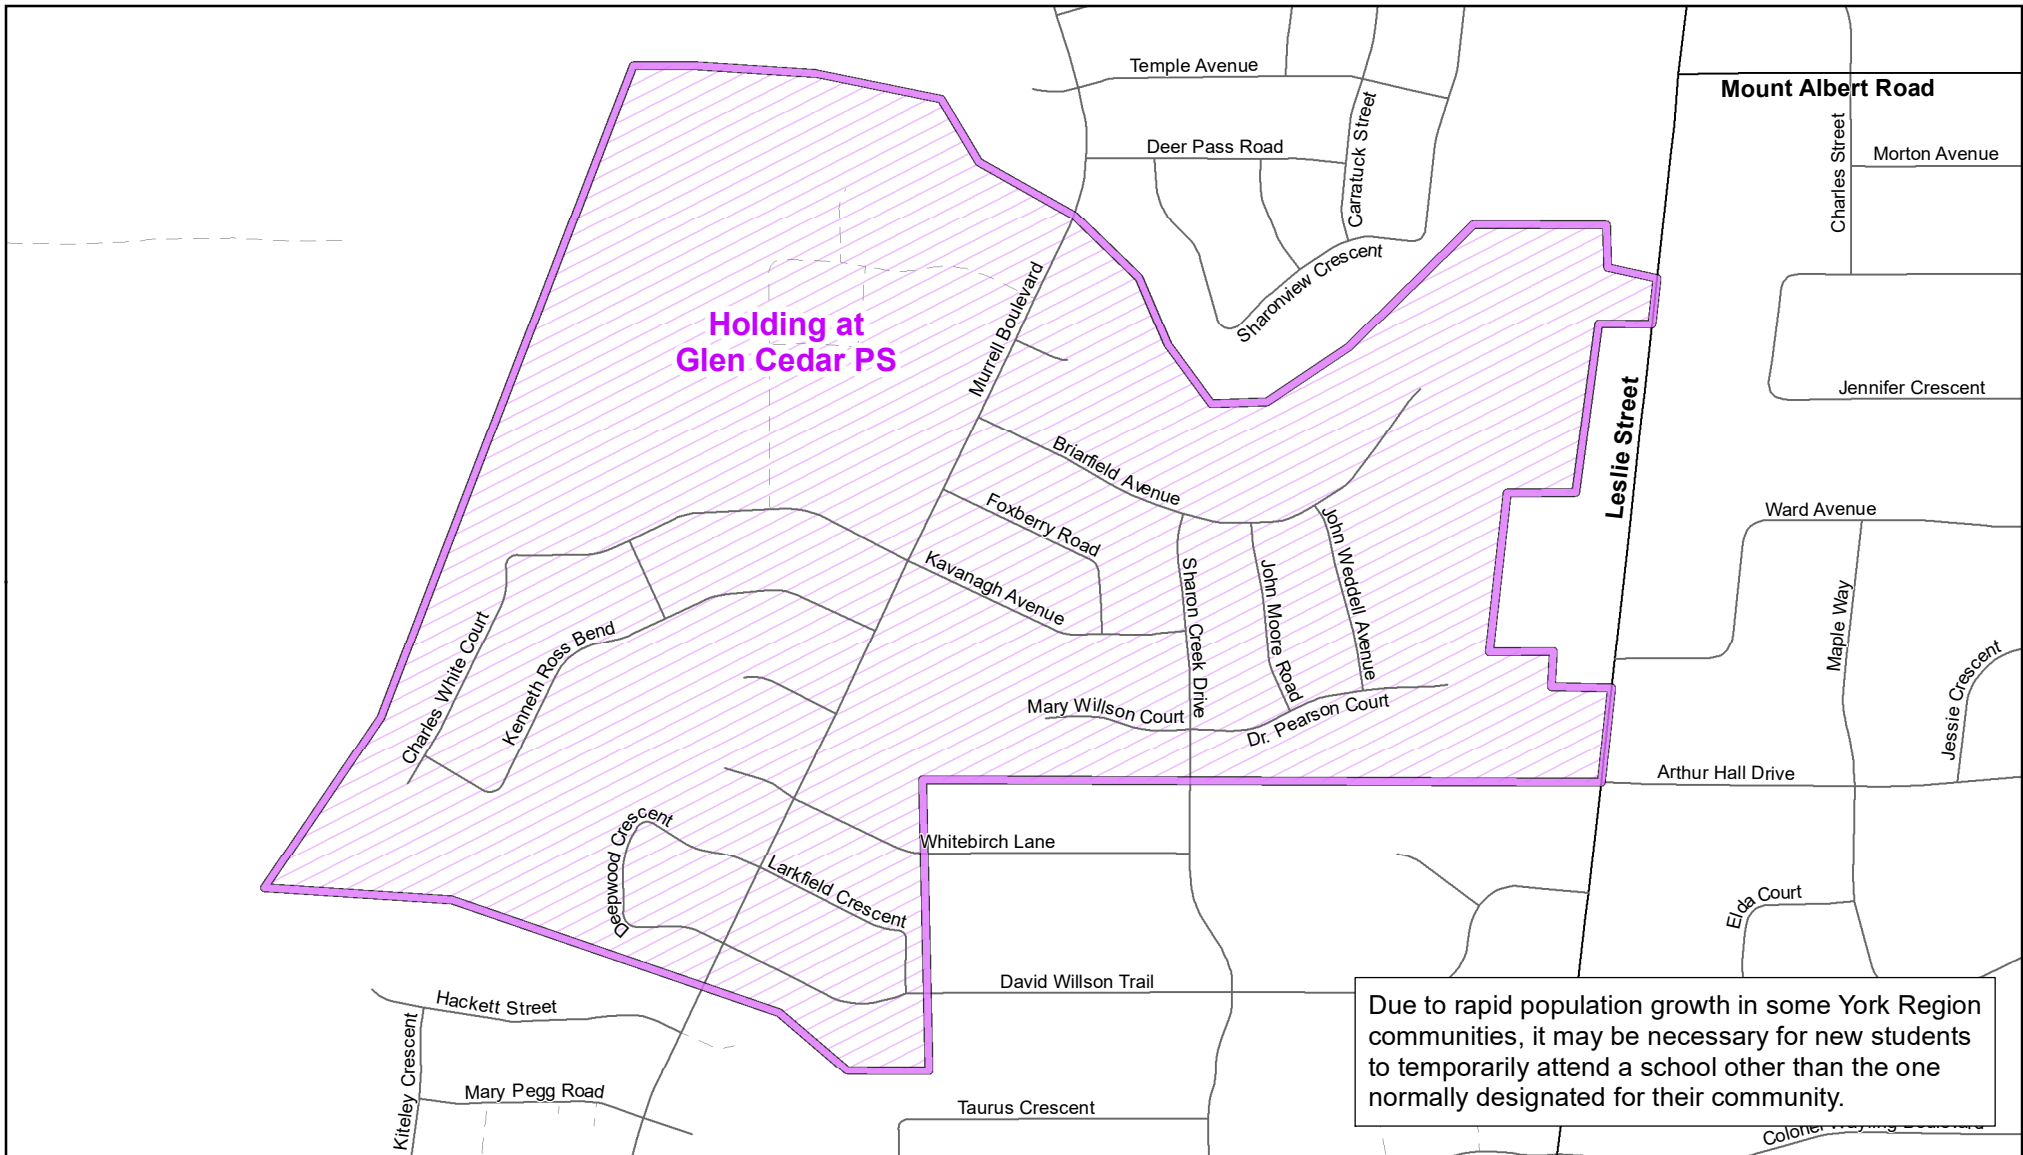

Glen Cedar PS, Town of Newmarket

Legend

- | | | |
|---|---|---|
|  Elementary School |  School Boundary |  Urban Road |
|  Secondary School |  Holding Area |  Regional Road |
|  Railway |  Proposed Road | |

Notes

A portion of new development in the Sharon PS boundary will be held at Glen Cedar PS.

Boundary Approved: 1997

Map Updated: August 2019

Holding Area at Glen Cedar PS, Town of Newmarket

Legend

 Elementary School	 School Boundary	 Urban Road	
 Secondary School	 Holding Area	 Regional Road	
	 Railway	 Proposed Road	

Notes

New development area noted above will be held at Glen Cedar PS.

Map Updated: August 2019