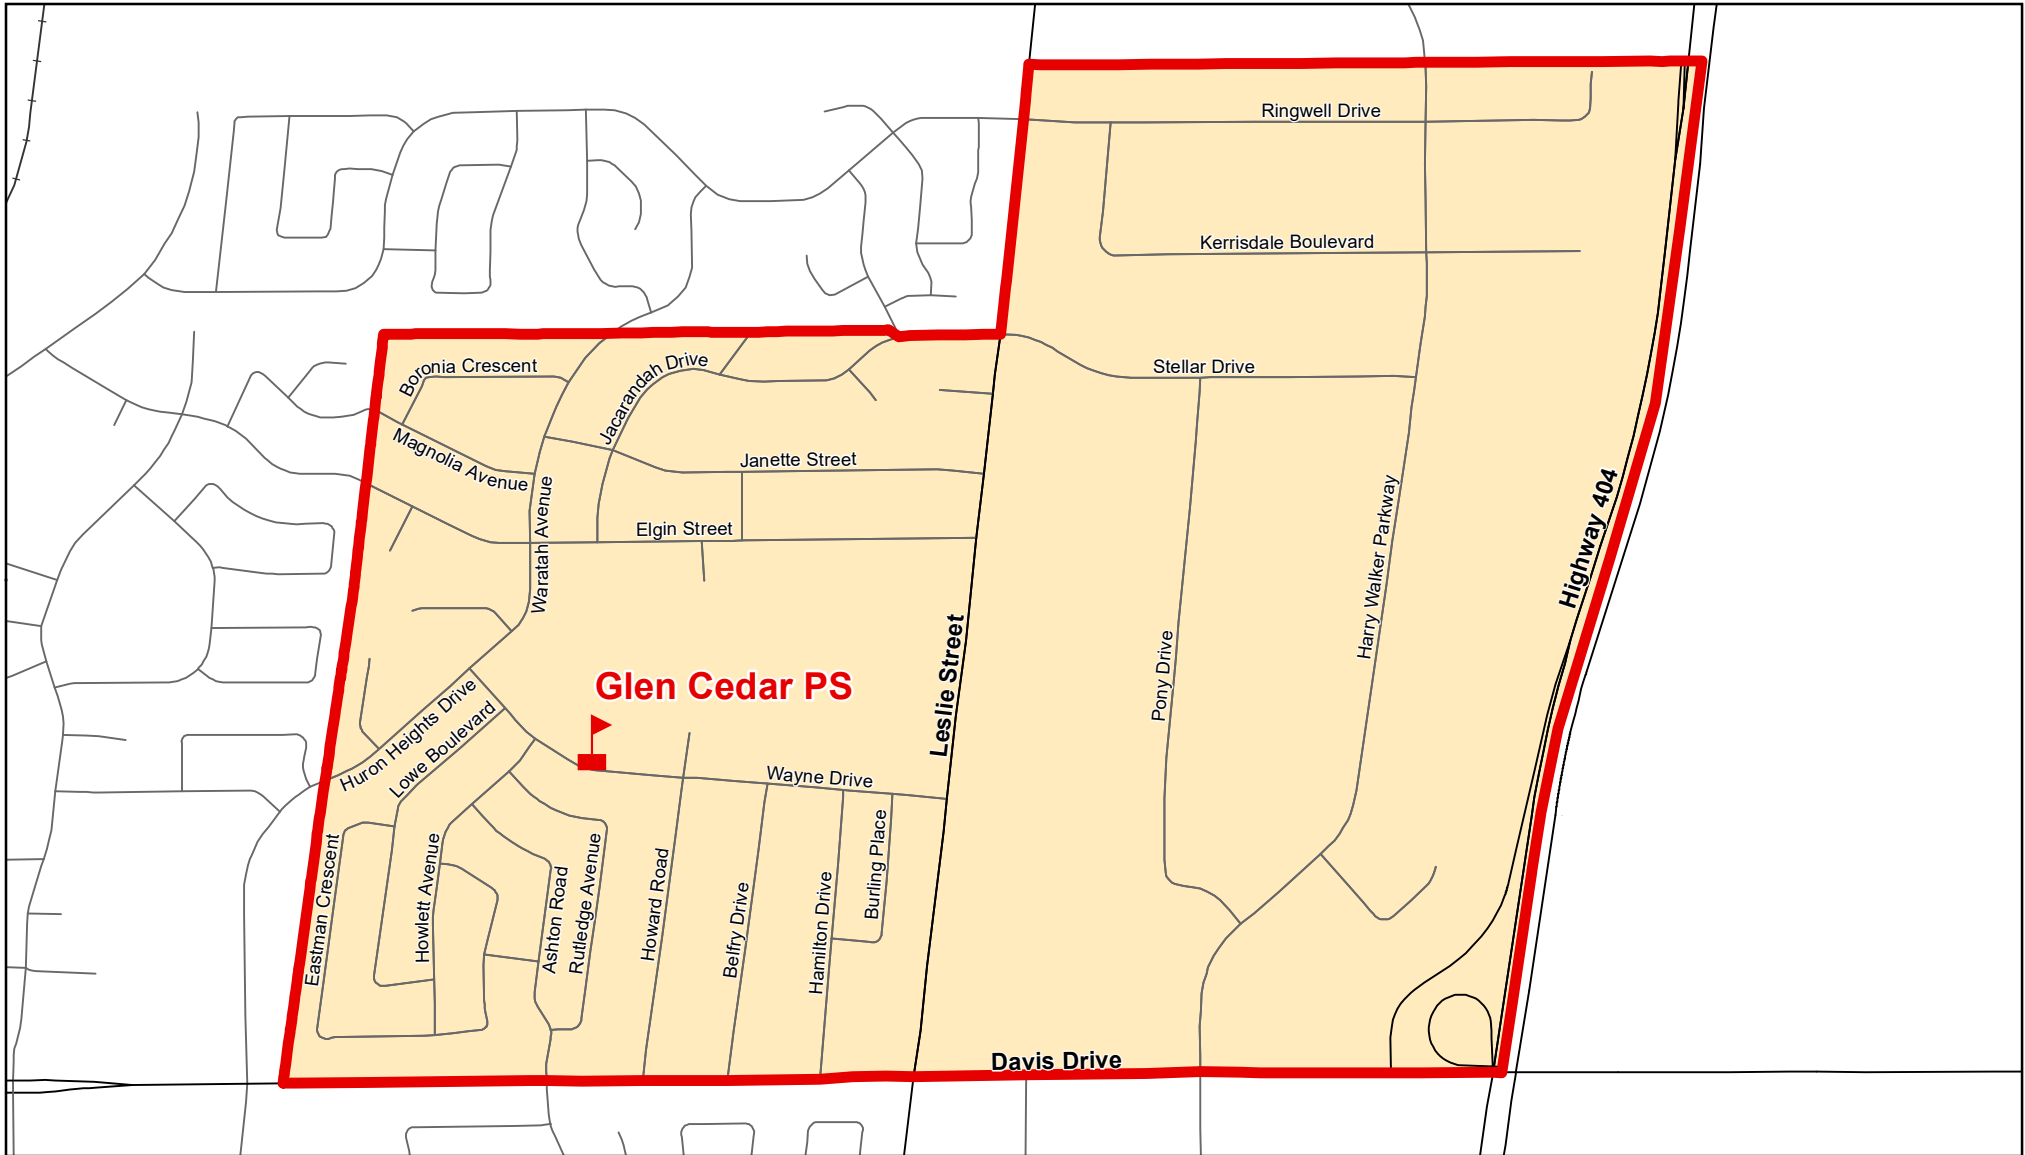

Glen Cedar PS, Town of Newmarket

Legend

- | | | |
|---|---|---|
|  Elementary School |  School Boundary |  Urban Road |
|  Secondary School |  Holding Area |  Regional Road |
|  Railway |  Proposed Road | |

Notes

A portion of new development in the Sharon PS boundary will be held at Glen Cedar PS.

Boundary Approved: 1997

Map Updated: August 2019

Holding Area at Glen Cedar PS, Town of Newmarket

Legend

 Elementary School	 School Boundary	 Urban Road	
 Secondary School	 Holding Area	 Regional Road	
	 Railway	 Proposed Road	

Notes

New development area noted above will be held at Glen Cedar PS.

Map Updated: August 2019