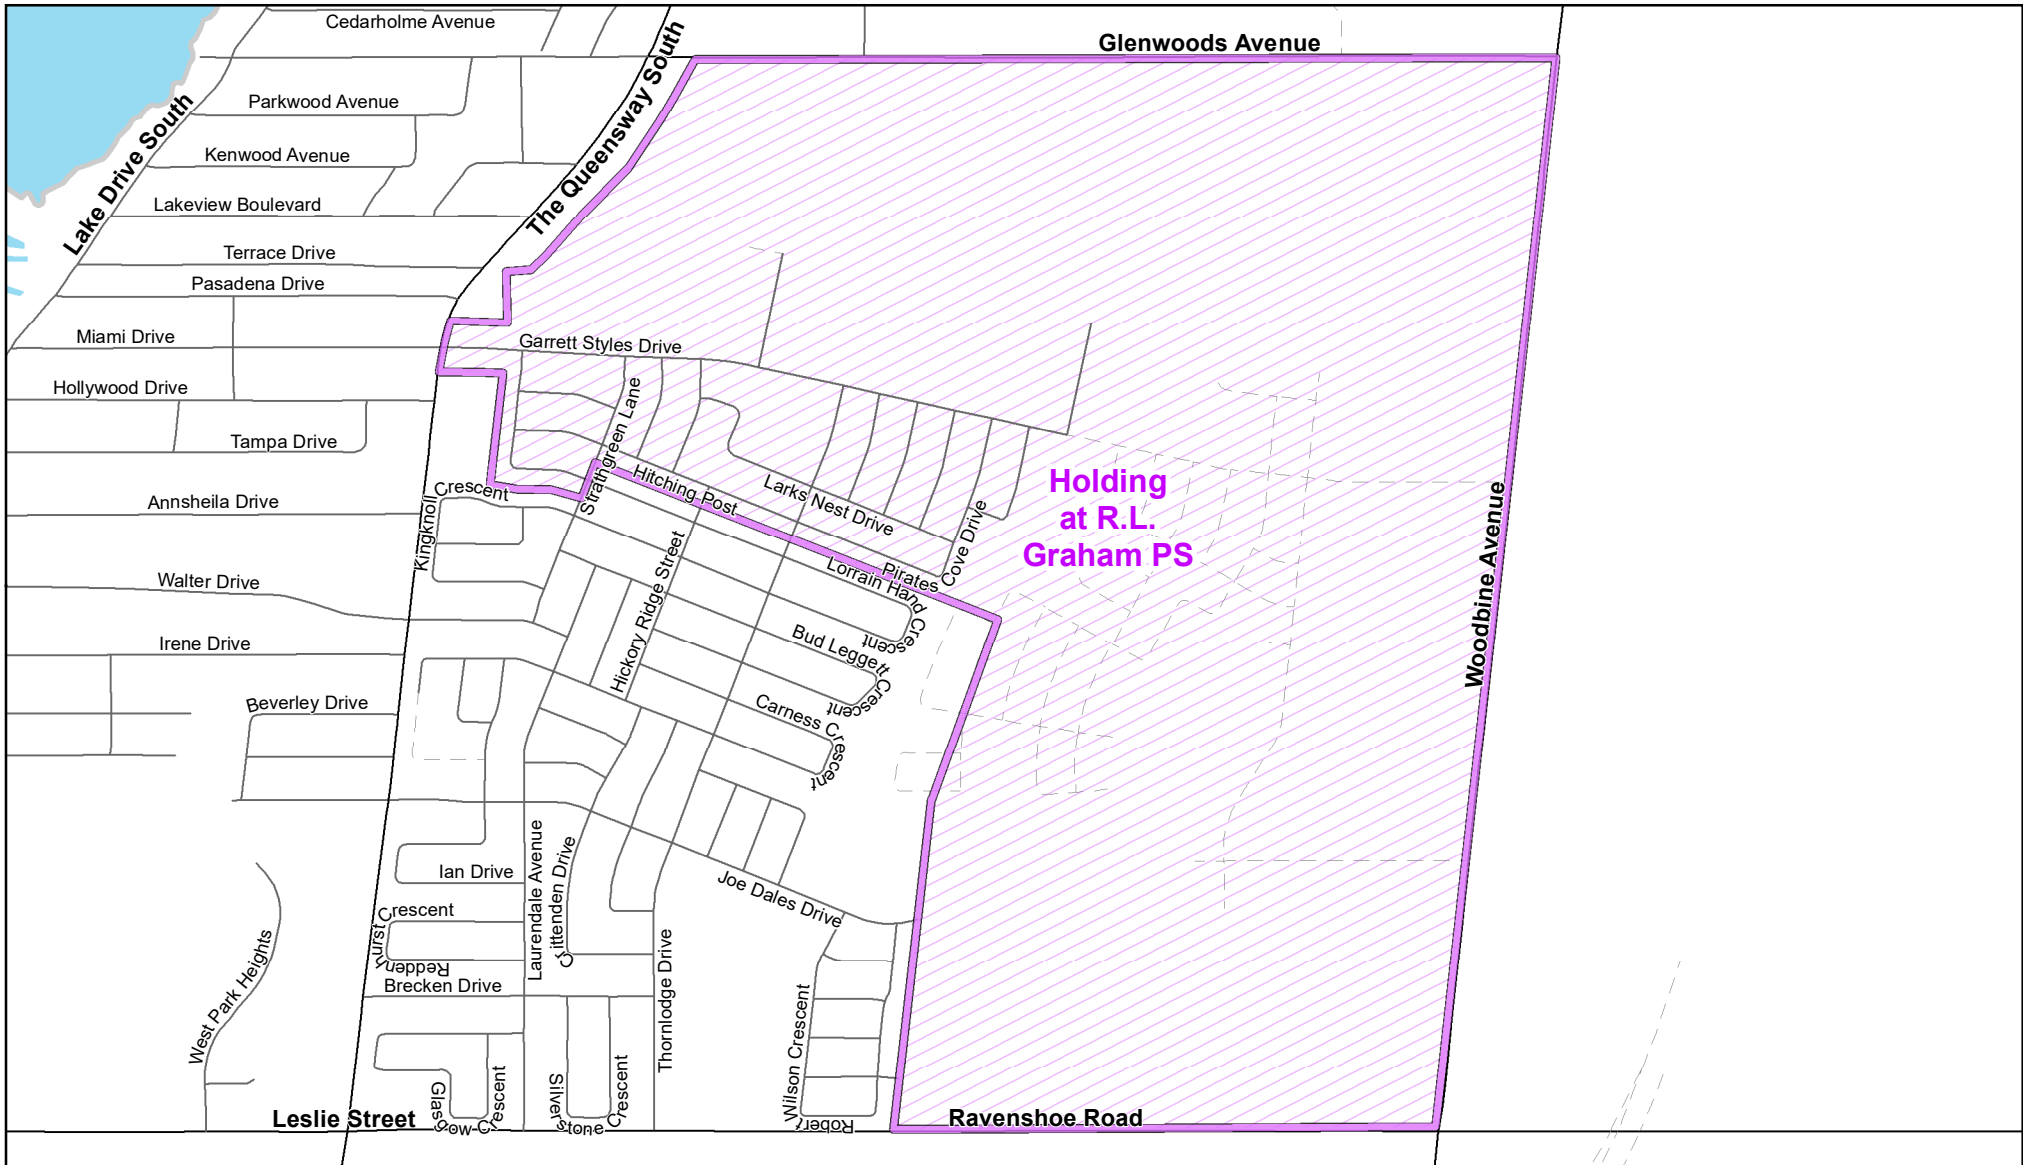

## Legend

- |   |   |   |
|---|---|---|
|  Elementary School |  School Boundary |  Urban Road    |
|  Secondary School  |  Holding Area    |  Regional Road |
|  Railway         |  Proposed Road   |   |

## Notes

New development in the Lake Simcoe PS boundary will be held at R.L. Graham PS.

Boundary Approved: March 2016

Map Updated: August 2019

# Holding Area at R.L. Graham PS, Town of Georgina

**Legend**

 Elementary School	 School Boundary	 Urban Road	
 Secondary School	 Holding Area	 Regional Road	
 Railway	 Proposed Road		

**Notes**

New Development area noted above will be held at R.L. Graham PS.

**Map Updated: August 2019**