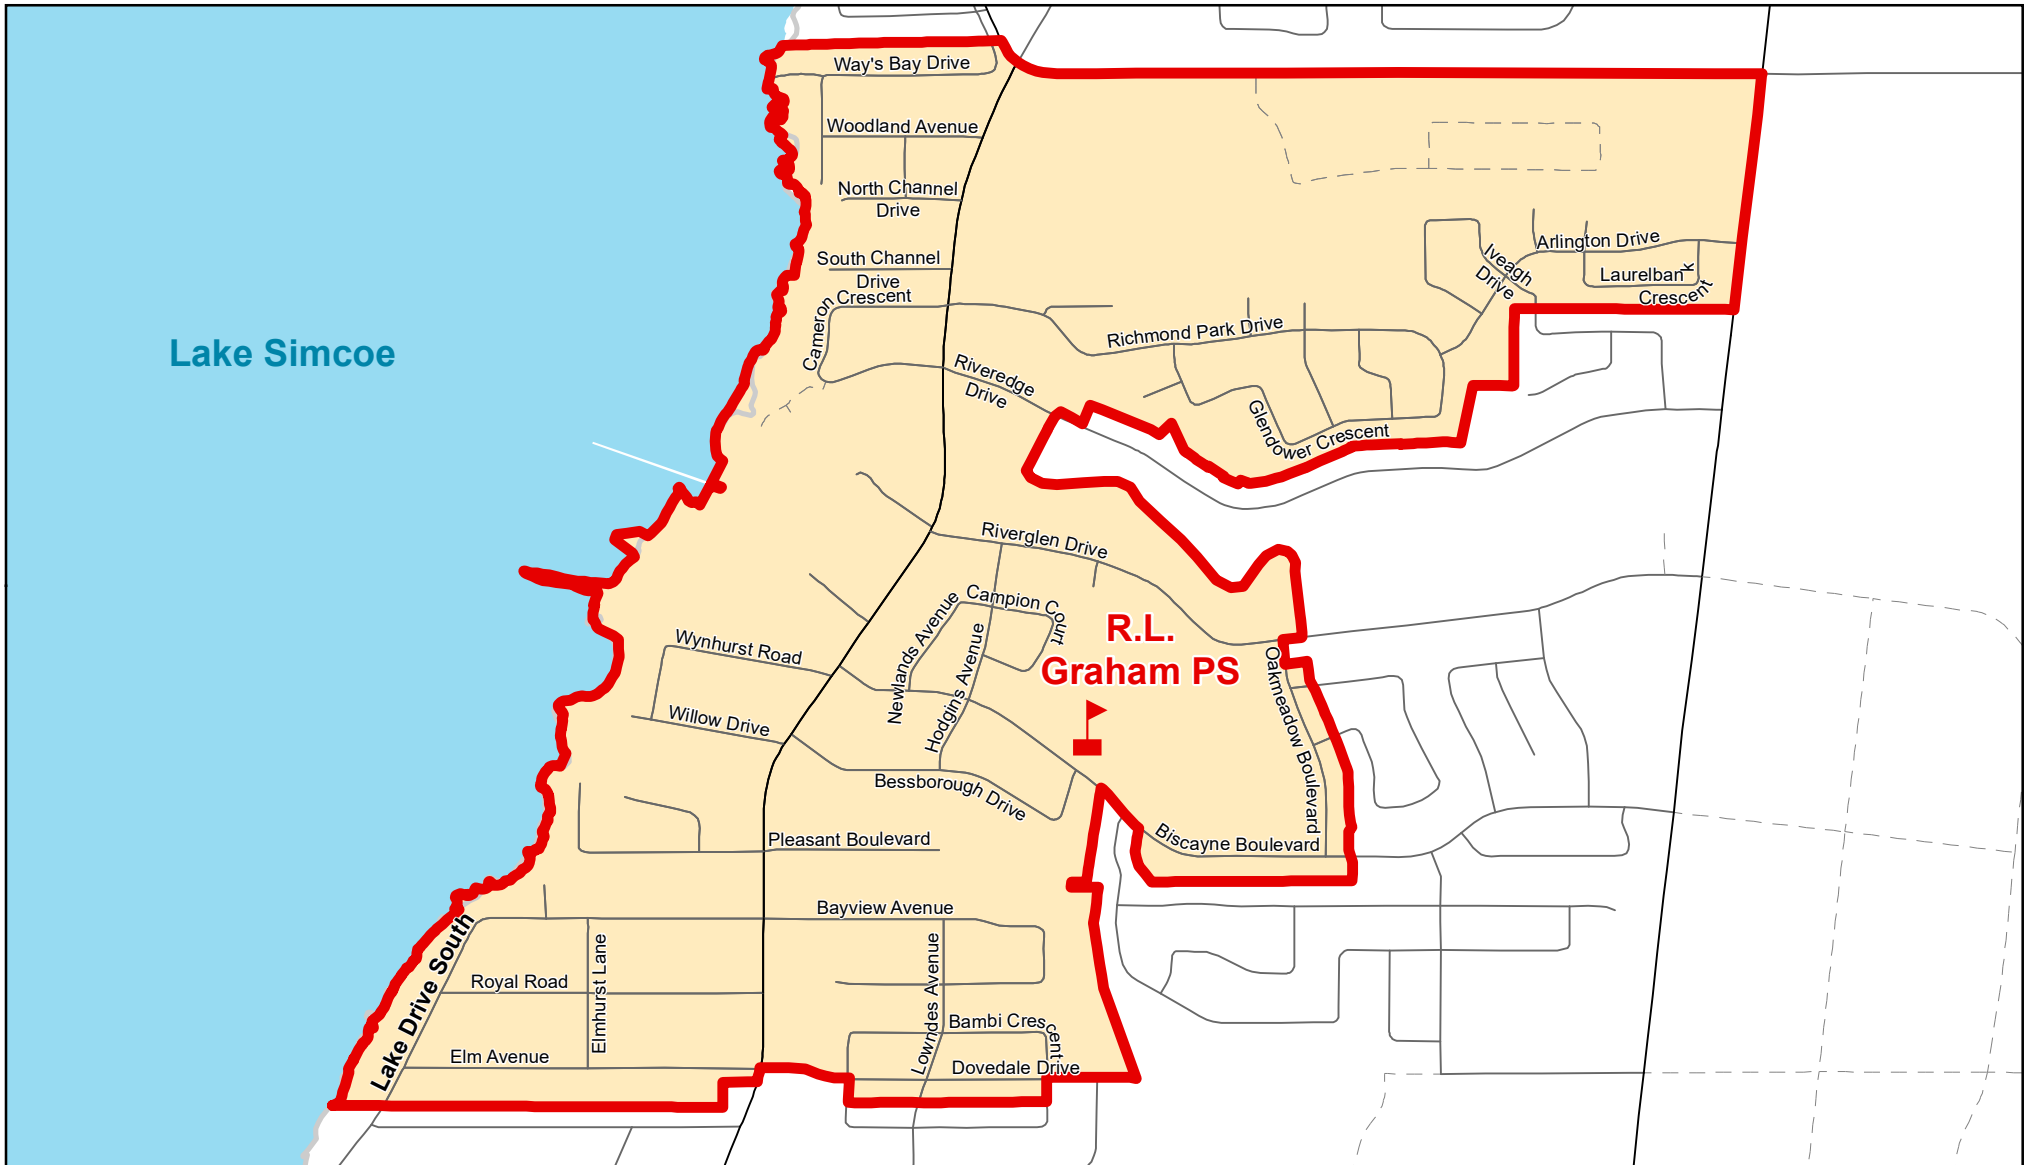

## Legend

- |   |   |   |
|---|---|---|
|  Elementary School |  School Boundary |  Urban Road    |
|  Secondary School  |  Holding Area    |  Regional Road |
|  Railway         |  Proposed Road   |   |

## Notes

New development in the Lake Simcoe PS boundary will be held at R.L. Graham PS.

Boundary Approved: March 2016

Map Updated: August 2019

# Holding Area at R.L. Graham PS, Town of Georgina

**Legend**

 Elementary School	 School Boundary	 Urban Road	
 Secondary School	 Holding Area	 Regional Road	
 Railway	 Proposed Road		

**Notes**

New Development area noted above will be held at R.L. Graham PS.

**Map Updated: August 2019**