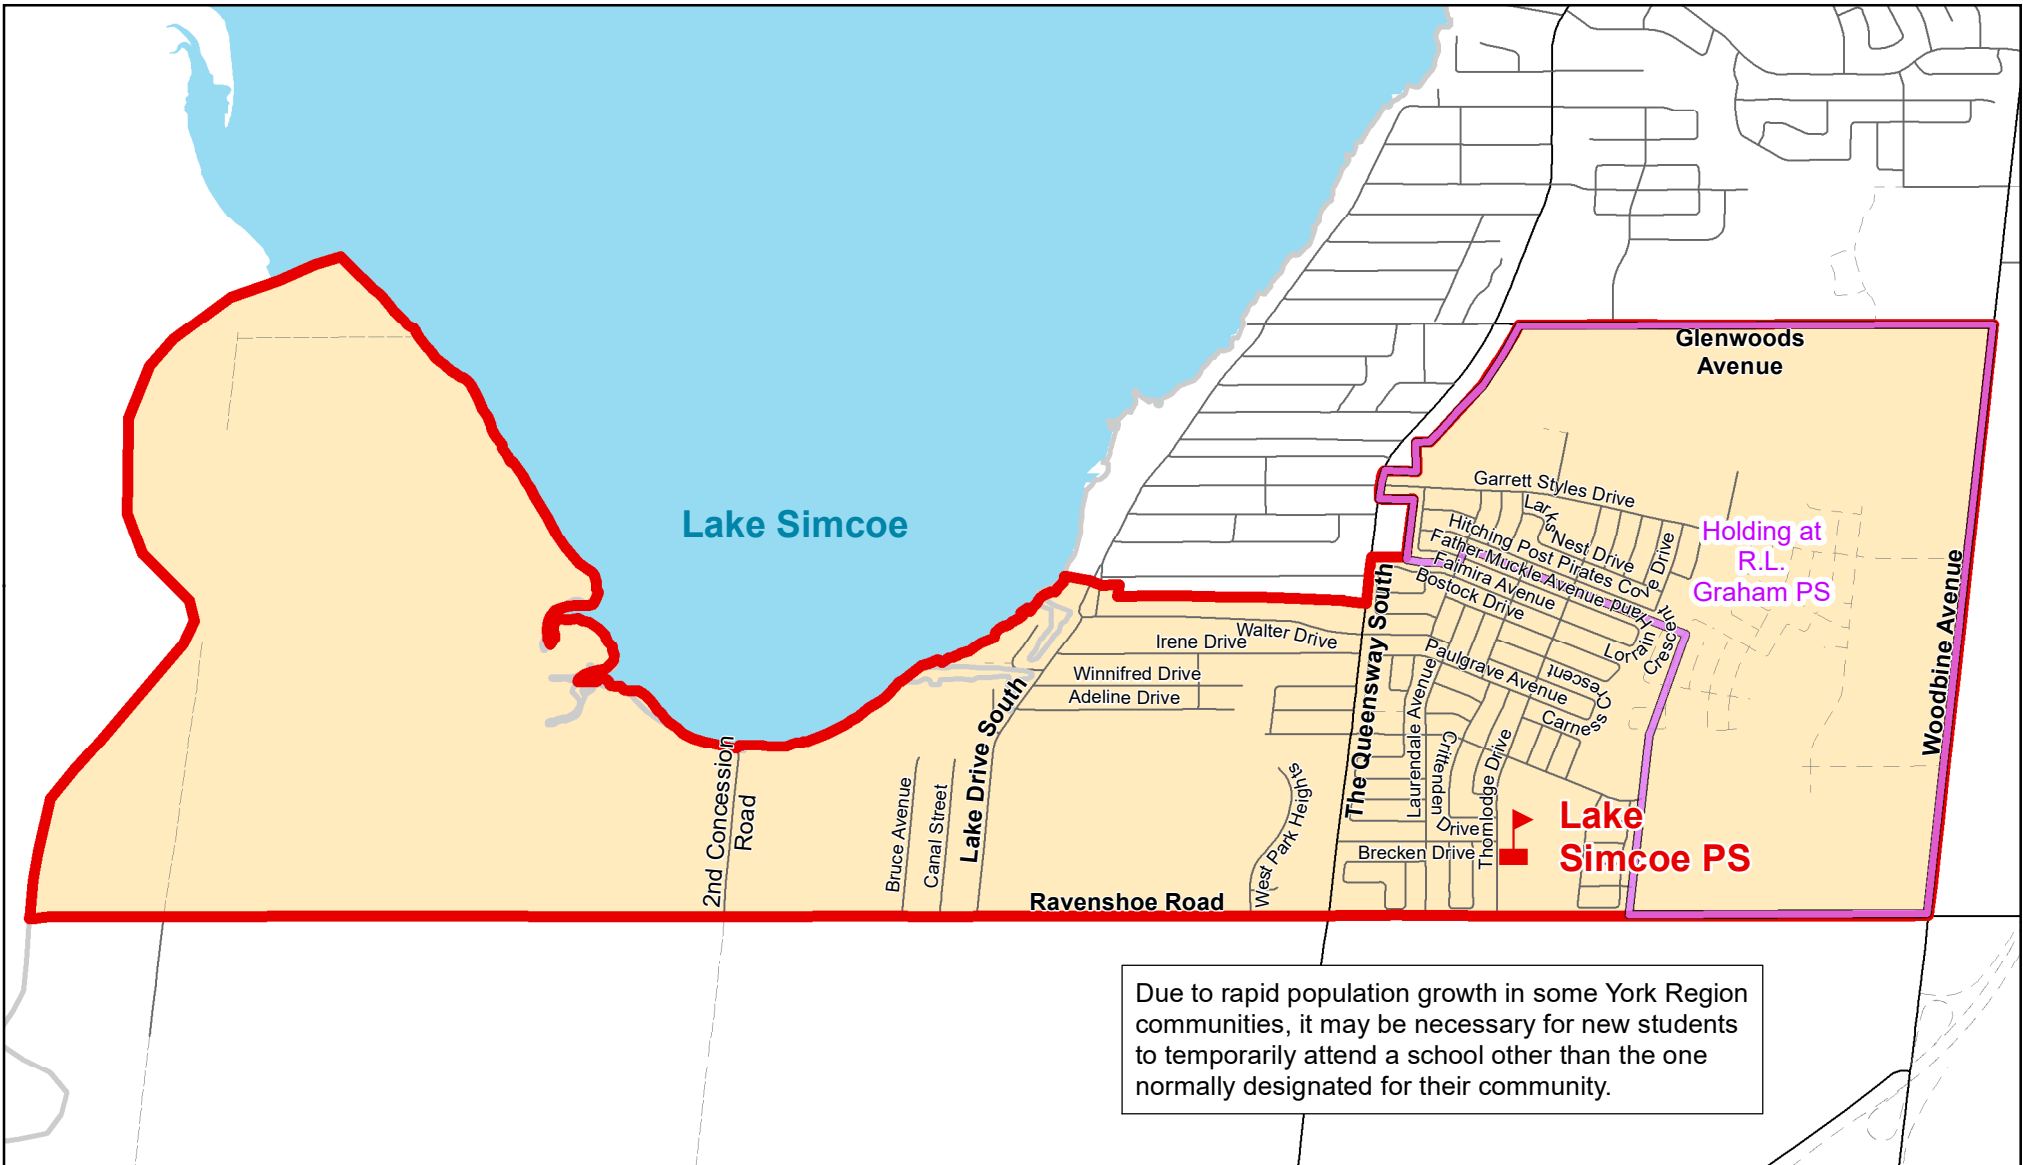

Lake Simcoe PS, Town of Georgina

Legend

 Elementary School	 School Boundary	 Urban Road	
 Holding Area	 Holding Area	 Regional Road	
 Railway	 Proposed Road		

Notes

New development in the Lake Simcoe PS boundary will be held at R.L. Graham PS. Please see map for details.

Boundary Approved: March 1997

Map Updated: August 2019