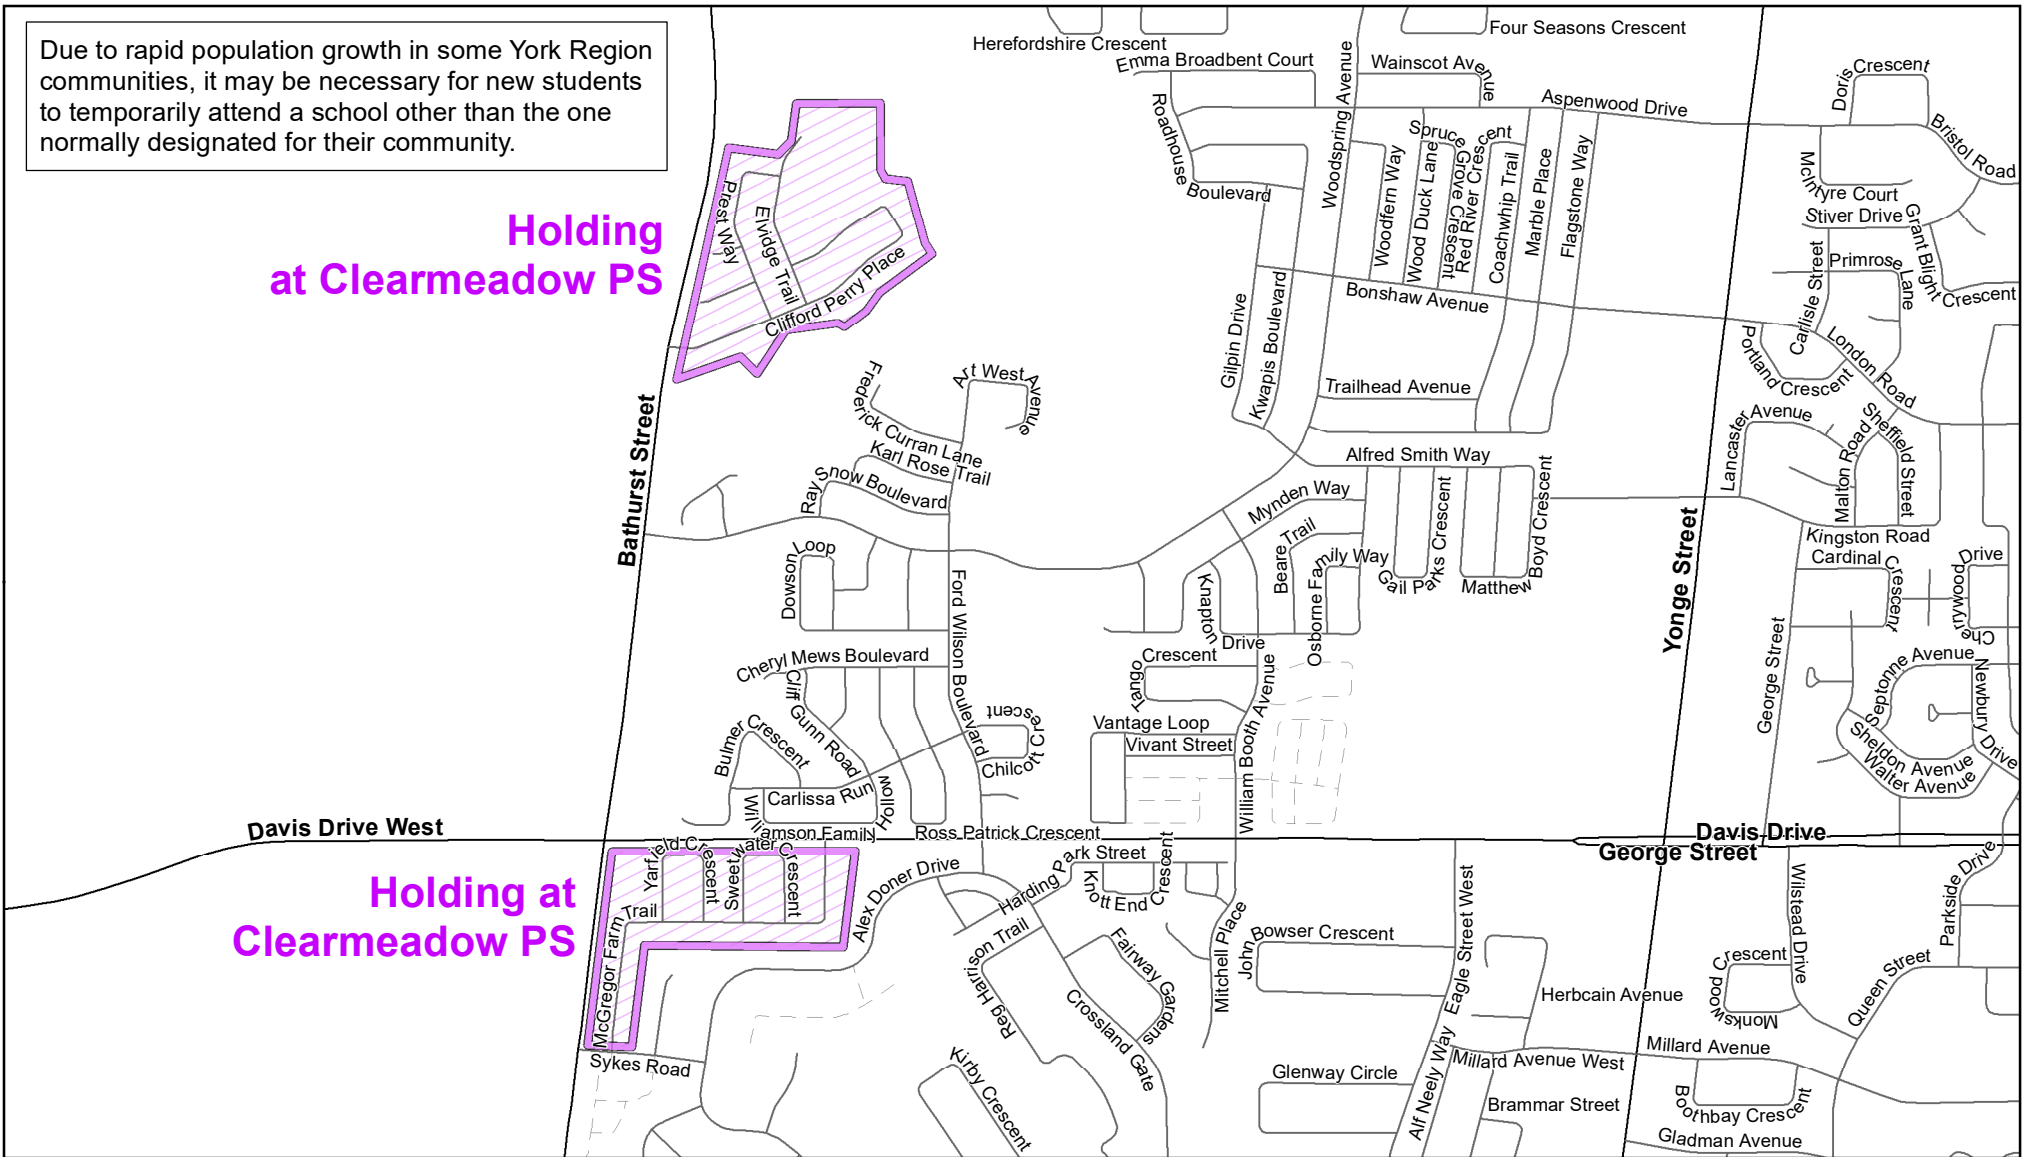

Notes

A portion of the Phoebe Gilman PS and Crossland PS boundary will be held at Clearmeadow PS.

Boundary Approved: March 2010

Map Updated: August 2019

Holding Area at Clearmeadow PS, Town of Newmarket

Due to rapid population growth in some York Region communities, it may be necessary for new students to temporarily attend a school other than the one normally designated for their community.

Holding at Clearmeadow PS

Holding at Clearmeadow PS

Legend

	Elementary School		School Boundary		Urban Road
	Secondary School		Holding Area		Regional Road
			Railway		Proposed Road

Notes

Holding areas noted above will be held at Clearmeadow PS. Please see map for details.

Map Updated: August 2019

Clearmeadow PS, Town of Newmarket (French Immersion Primary Dual Track) 2021-2022

Legend

- | | | |
|-------------------|-----------------|---------------|
| Elementary School | School Boundary | Urban Road |
| Secondary School | Holding Area | Regional Road |
| Railway | Proposed Road | |