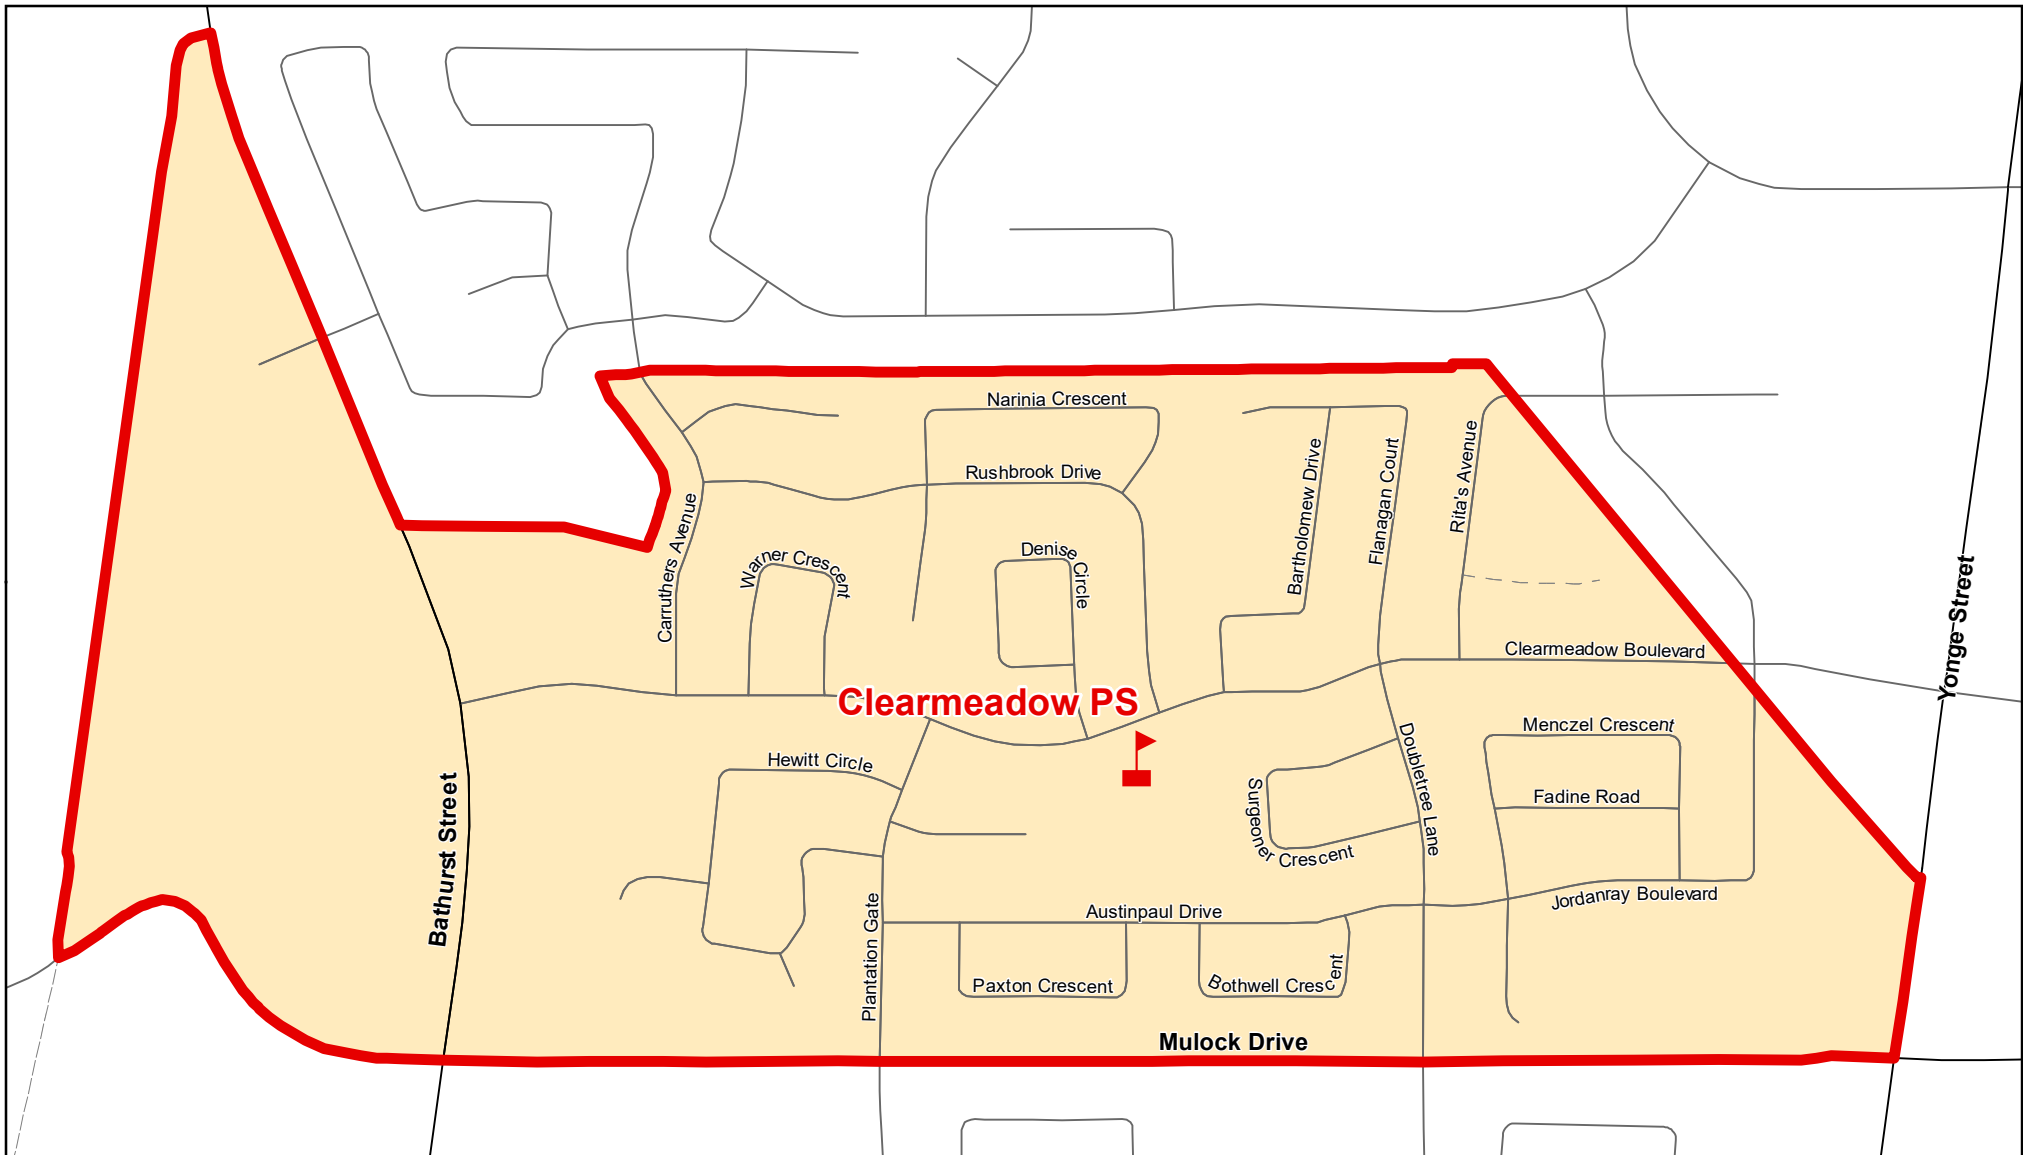

Clearmeadow PS, Town of Newmarket

Legend

- | | | | | | |
|---|-------------------|---|-----------------|---|---------------|
|  | Elementary School |  | School Boundary |  | Urban Road |
|  | Secondary School |  | Holding Area |  | Proposed Road |
| | |  | Railway |  | Regional Road |

Notes

A portion of the Phoebe Gilman PS and Crossland PS boundary will be held at Clearmeadow PS.

Boundary Approved: March 2010

Map Updated: August 2019

Holding Area at Clearmeadow PS, Town of Newmarket

Due to rapid population growth in some York Region communities, it may be necessary for new students to temporarily attend a school other than the one normally designated for their community.

Holding at Clearmeadow PS

Holding at Clearmeadow PS

Legend

	Elementary School		School Boundary		Urban Road
	Secondary School		Holding Area		Regional Road
			Railway		Proposed Road

Notes

Holding areas noted above will be held at Clearmeadow PS. Please see map for details.

Map Updated: August 2019

Clearmeadow PS, Town of Newmarket (French Immersion Primary Dual Track) 2021-2022

Legend

- | | | |
|-------------------|-----------------|---------------|
| Elementary School | School Boundary | Urban Road |
| Secondary School | Holding Area | Regional Road |
| Railway | Proposed Road | |