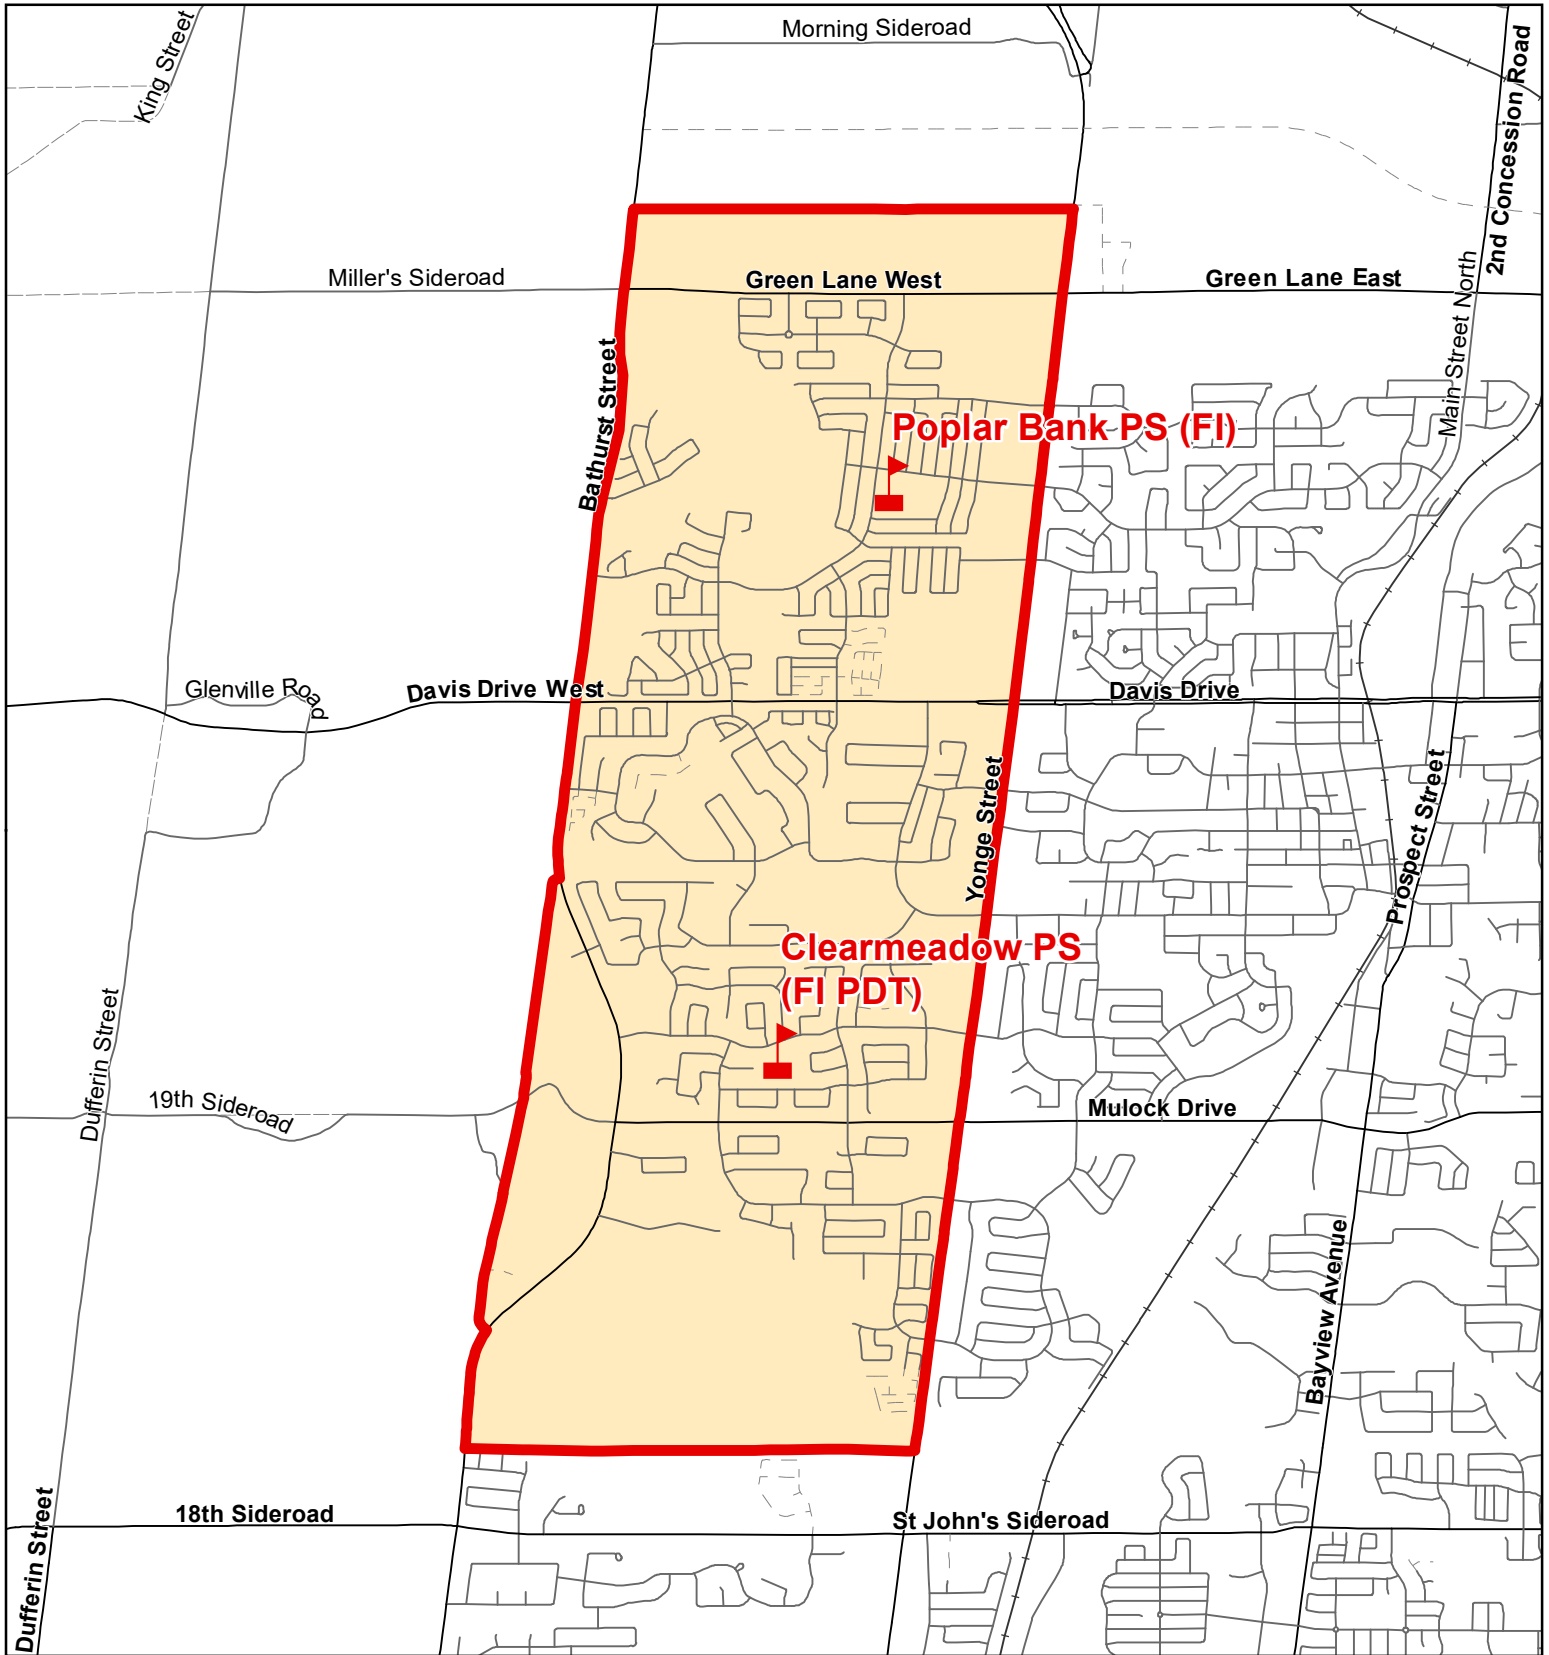

Notes

A portion of the Phoebe Gilman PS and Crossland PS boundary will be held at Clearmeadow PS.

Boundary Approved: March 2010

Map Updated: August 2019

Holding Area at Clearmeadow PS, Town of Newmarket

Due to rapid population growth in some York Region communities, it may be necessary for new students to temporarily attend a school other than the one normally designated for their community.

Holding at Clearmeadow PS

Holding at Clearmeadow PS

Legend

	Elementary School		School Boundary		Urban Road
	Secondary School		Holding Area		Regional Road
			Railway		Proposed Road

Notes

Holding areas noted above will be held at Clearmeadow PS. Please see map for details.

Map Updated: August 2019

Clearmeadow PS, Town of Newmarket (French Immersion Primary Dual Track) 2021-2022

Legend

- | | | |
|-------------------|-----------------|---------------|
| Elementary School | School Boundary | Urban Road |
| Secondary School | Holding Area | Regional Road |
| Railway | Proposed Road | |

Notes

PDT = Primary Dual Track
 A complete list of feeder schools can be found at
<http://www.yrdsb.ca/Programs/fi/Pages/Program-Locations.aspx>

Map Updated: December 2020