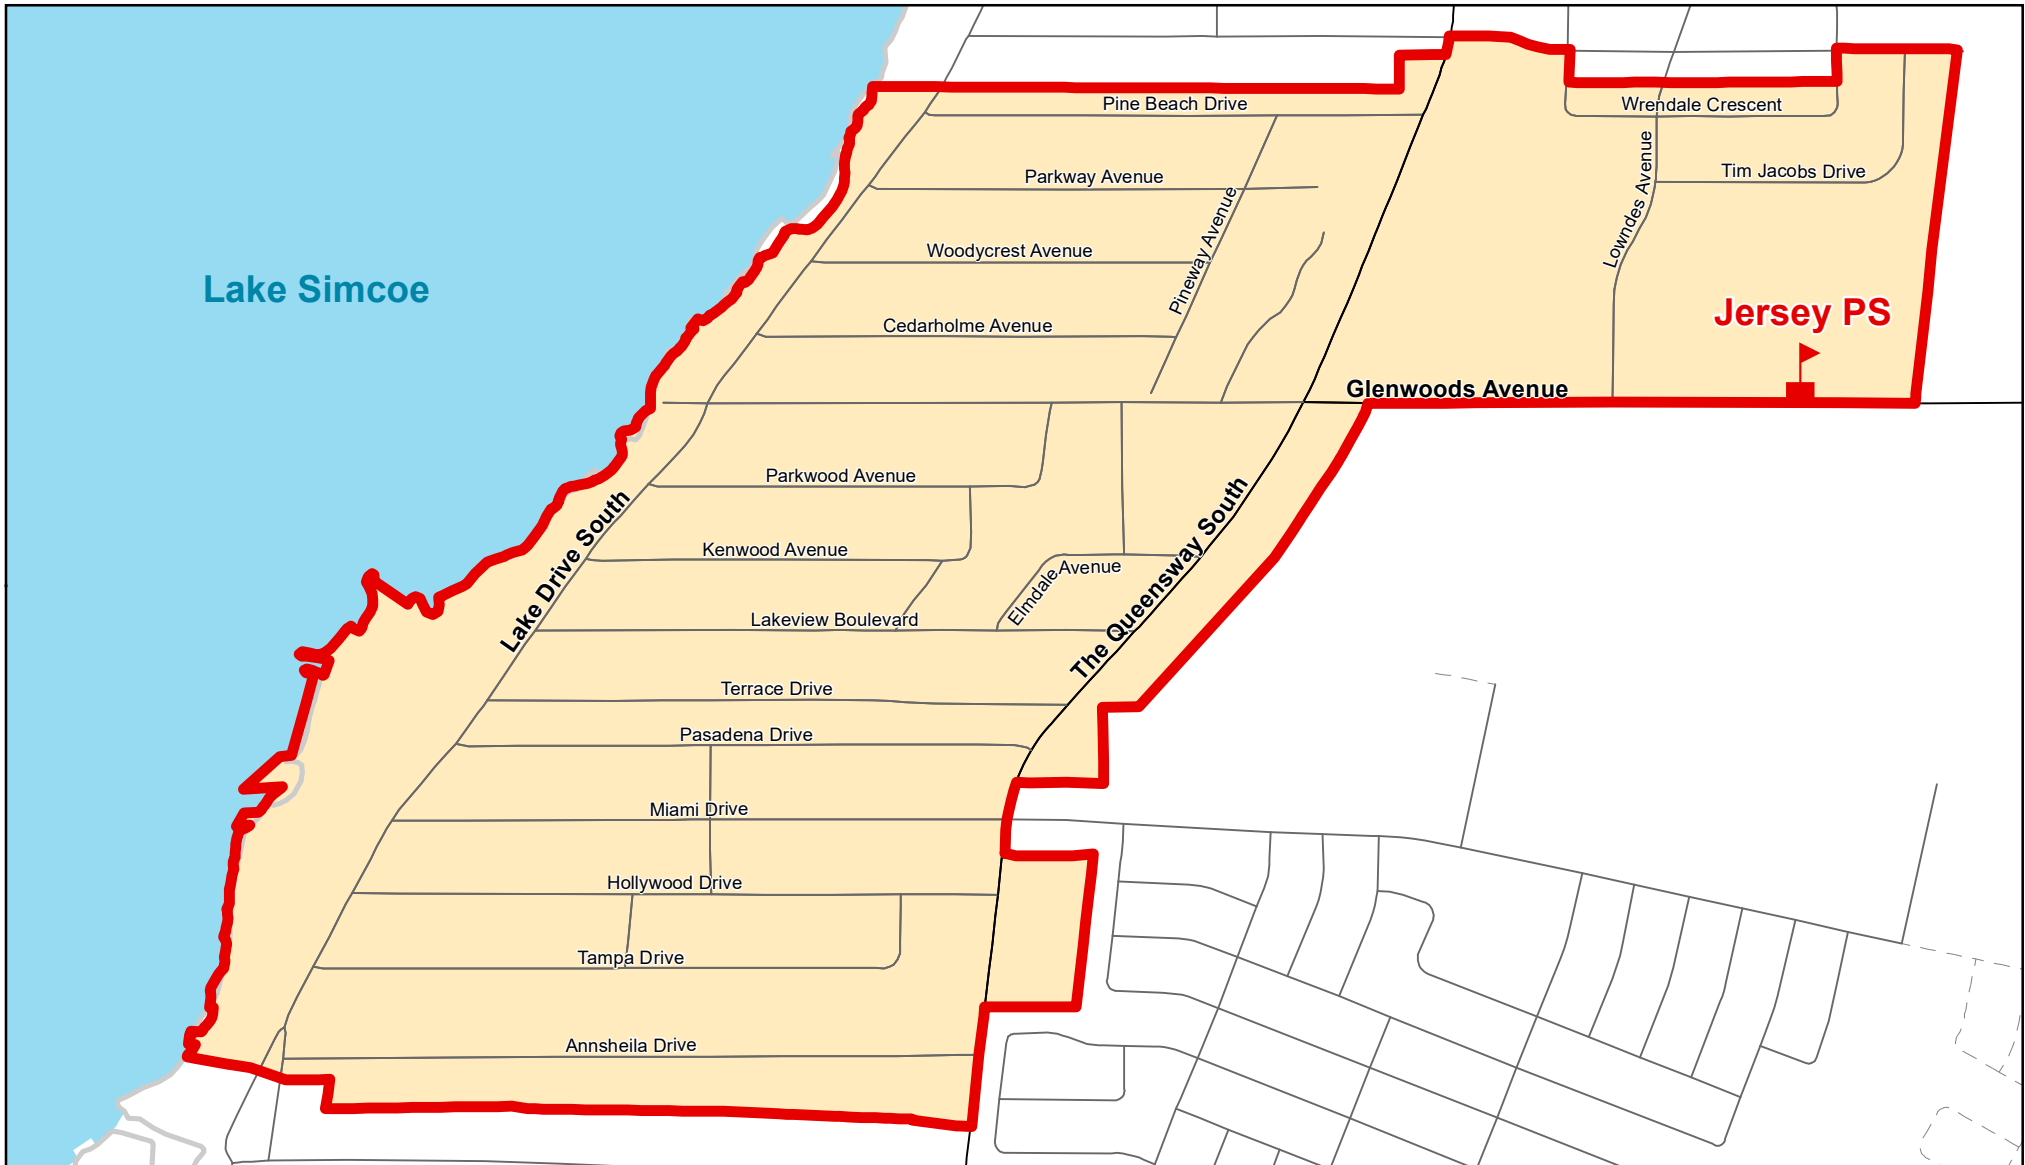

Jersey PS, Town of Georgina

Legend

- | | | |
|---|---|---|
|  Elementary School |  School Boundary |  Urban Road |
|  Secondary School |  Holding Area |  Regional Road |
| |  Railway |  Proposed Road |

Notes

Boundary Approved: March 1997

Map Updated: August 2019