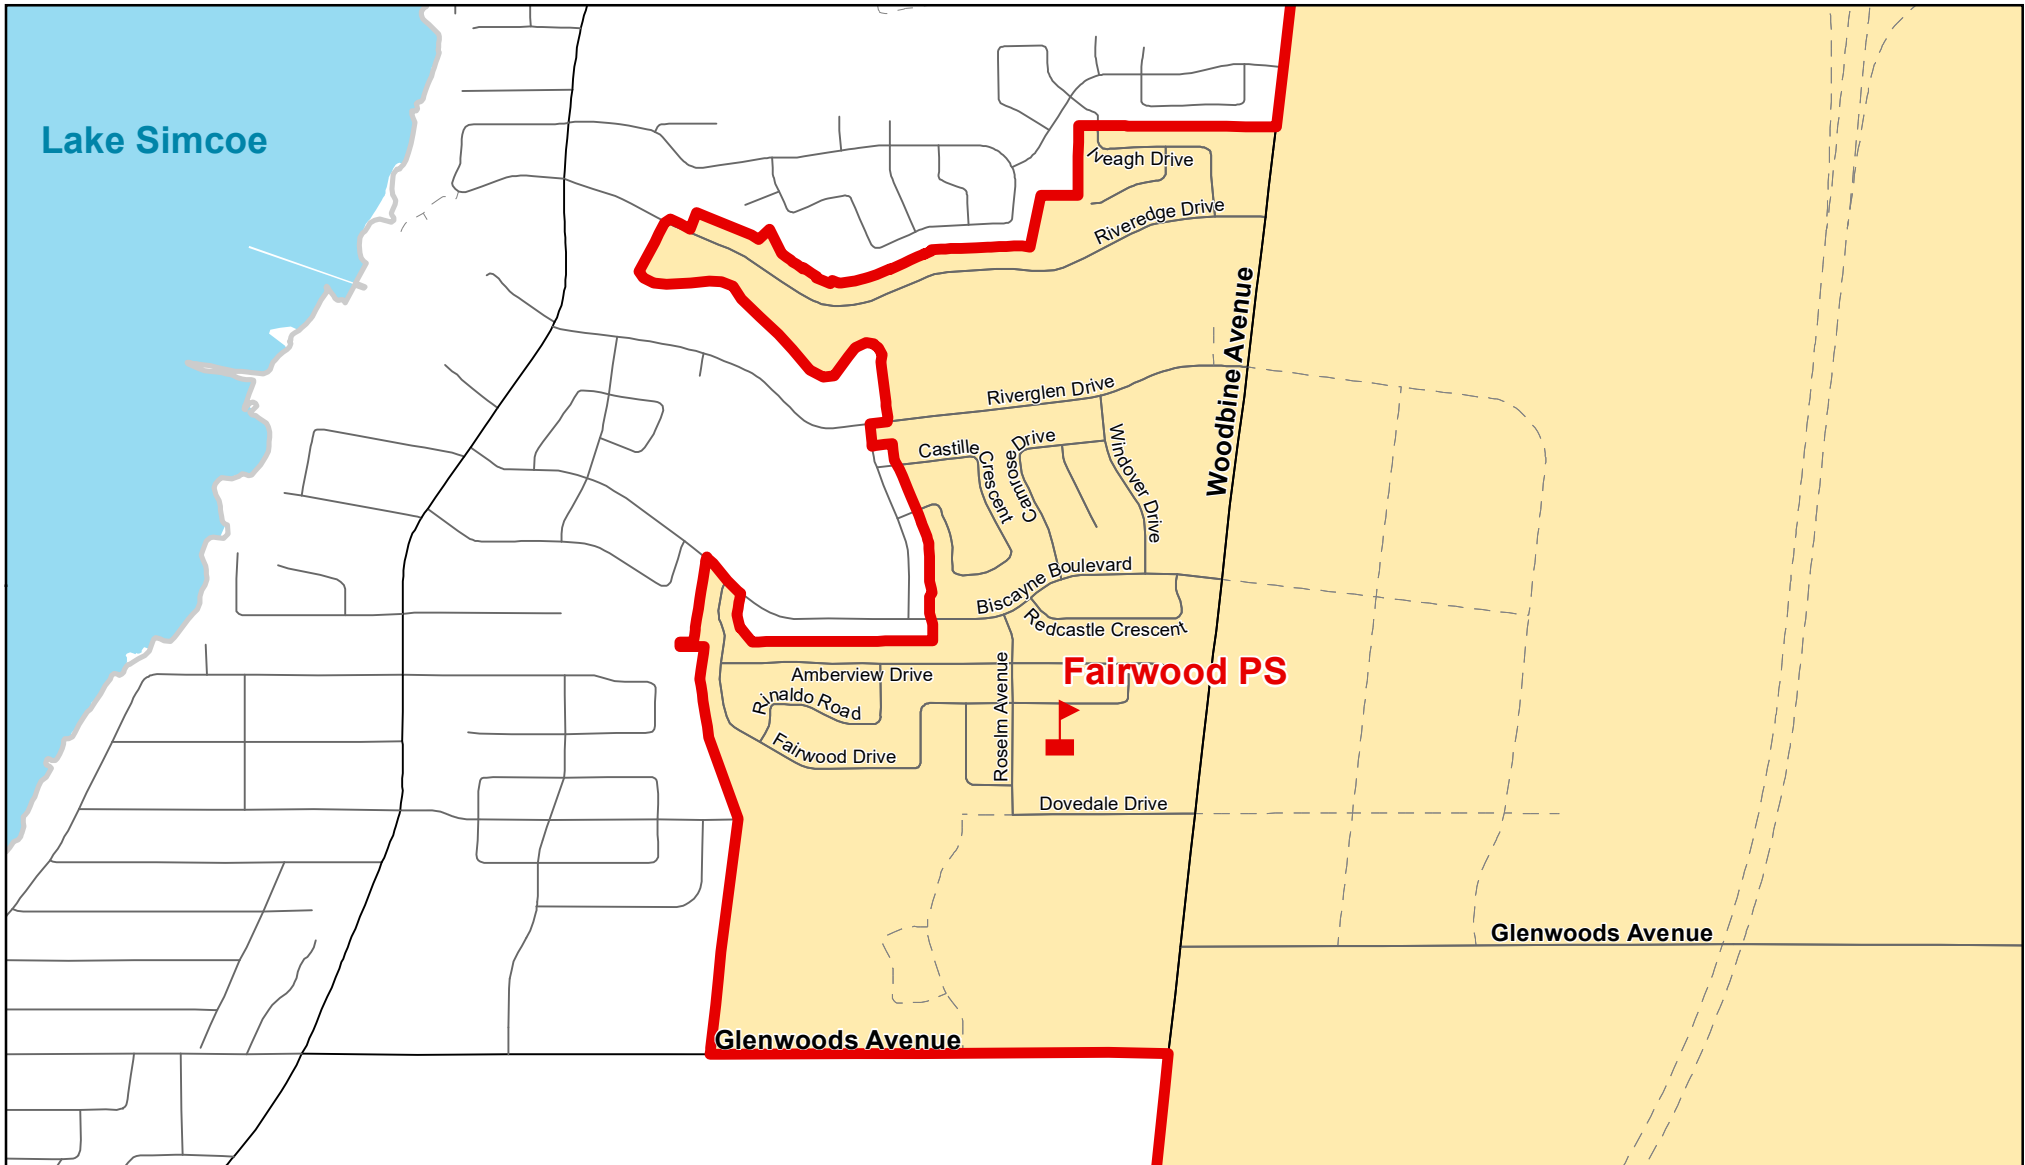

Fairwood PS, Town of Georgina

(See Inset Map on page 2 for details)

Lake Simcoe

Fairwood PS

Legend

- | | | |
|---|---|---|
|  Elementary School |  School Boundary |  Urban Road |
|  Secondary School |  Holding Area |  Regional Road |
|  Railway |  Proposed Road | |

Notes

Boundary Approved: March 2016

Map Updated: August 2019

Fairwood PS (Inset Map), Town of Georgina

Legend

- | | | |
|---|---|---|
|  Elementary School |  School Boundary |  Urban Road |
|  Secondary School |  Holding Area |  Regional Road |
|  Railway |  Proposed Road | |

Notes

Boundary Approved: March 2016

Map Updated: August 2019