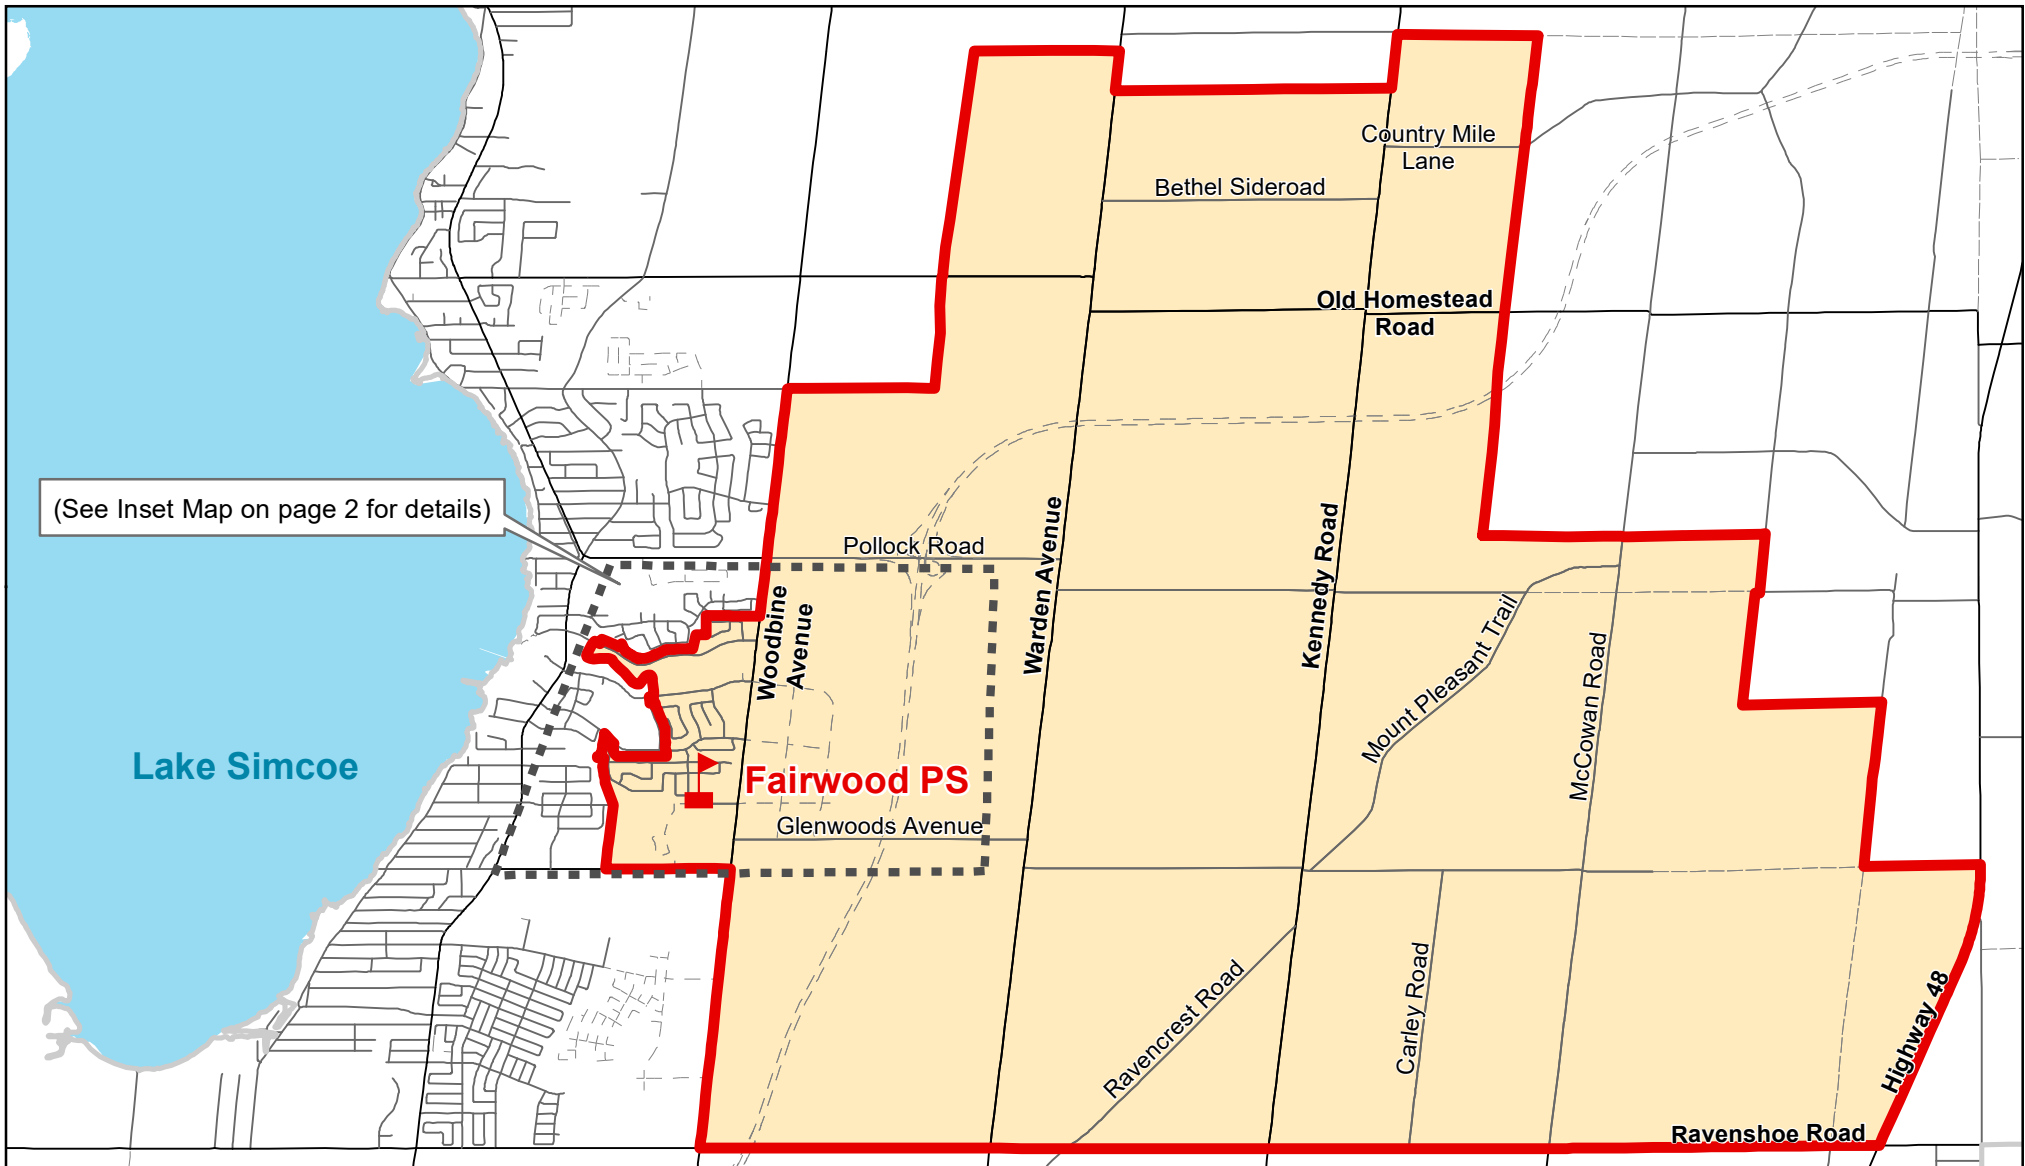

Fairwood PS, Town of Georgina

(See Inset Map on page 2 for details)

Lake Simcoe

Fairwood PS

Legend

- | | | |
|---|---|---|
|  Elementary School |  School Boundary |  Urban Road |
|  Secondary School |  Holding Area |  Regional Road |
|  Railway |  Proposed Road | |

Notes

Boundary Approved: March 2016

Map Updated: August 2019

Fairwood PS (Inset Map), Town of Georgina

Legend

- | | | |
|---|---|---|
|  Elementary School |  School Boundary |  Urban Road |
|  Secondary School |  Holding Area |  Regional Road |
|  Railway |  Proposed Road | |

Notes

Boundary Approved: March 2016

Map Updated: August 2019