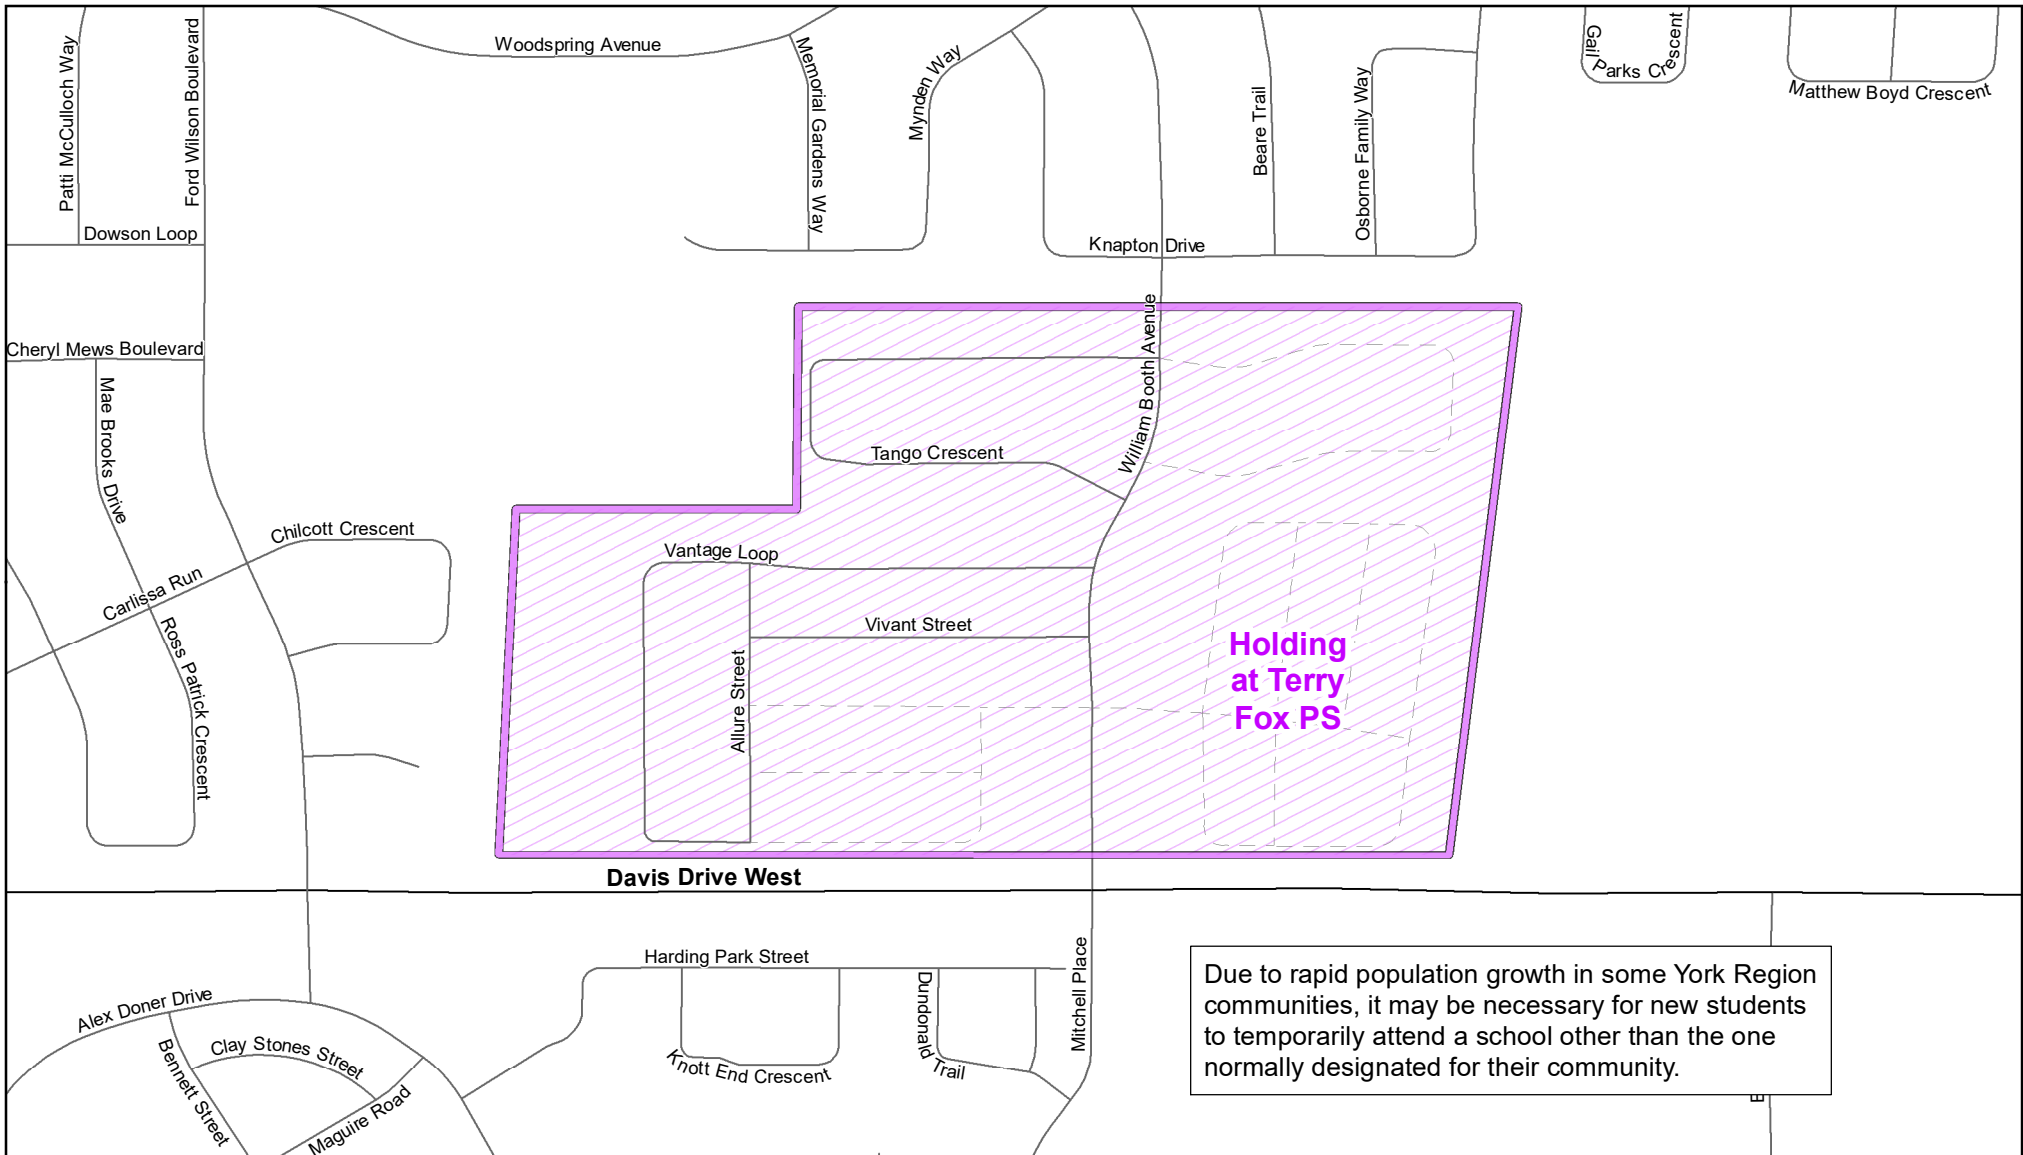

## Legend

- |   |   |   |
|---|---|---|
|  Elementary School |  School Boundary |  Urban Road    |
|  Secondary School  |  Holding Area    |  Regional Road |
|  Railway         |  Proposed Road   |   |

## Notes

New development in the Alexander Muir PS boundary will be held at Terry Fox PS.

Boundary Approved: 2002

Map Updated: August 2019

# Holding Area at Terry Fox PS, Town of Newmarket

Due to rapid population growth in some York Region communities, it may be necessary for new students to temporarily attend a school other than the one normally designated for their community.

**Map Updated: August 2019**