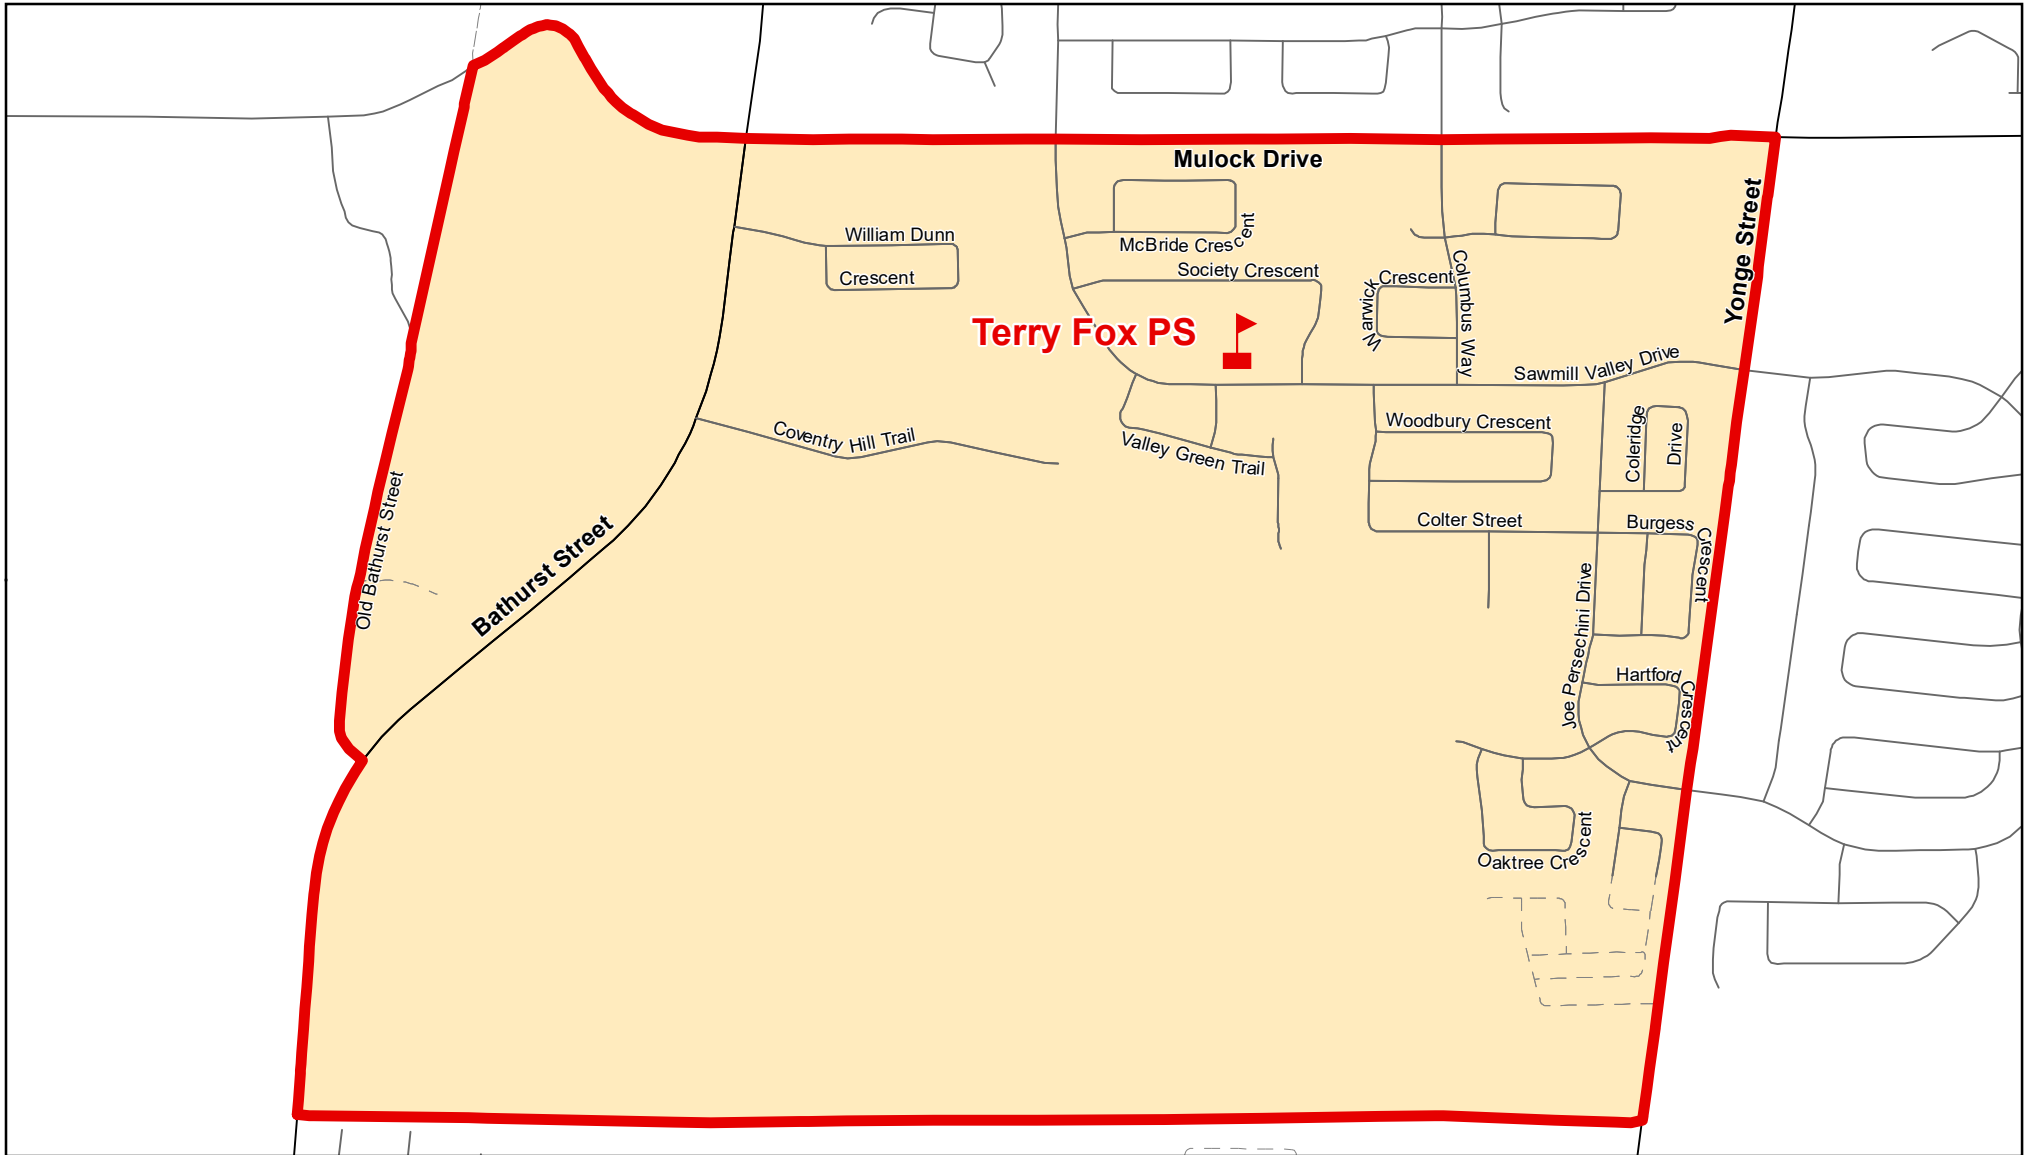

## Legend

- |   |   |   |
|---|---|---|
|  Elementary School |  School Boundary |  Urban Road    |
|  Secondary School  |  Holding Area    |  Regional Road |
|  Railway         |  Proposed Road   |   |

## Notes

New development in the Alexander Muir PS boundary will be held at Terry Fox PS.

Boundary Approved: 2002

Map Updated: August 2019

# Holding Area at Terry Fox PS, Town of Newmarket

Due to rapid population growth in some York Region communities, it may be necessary for new students to temporarily attend a school other than the one normally designated for their community.

**Map Updated: August 2019**