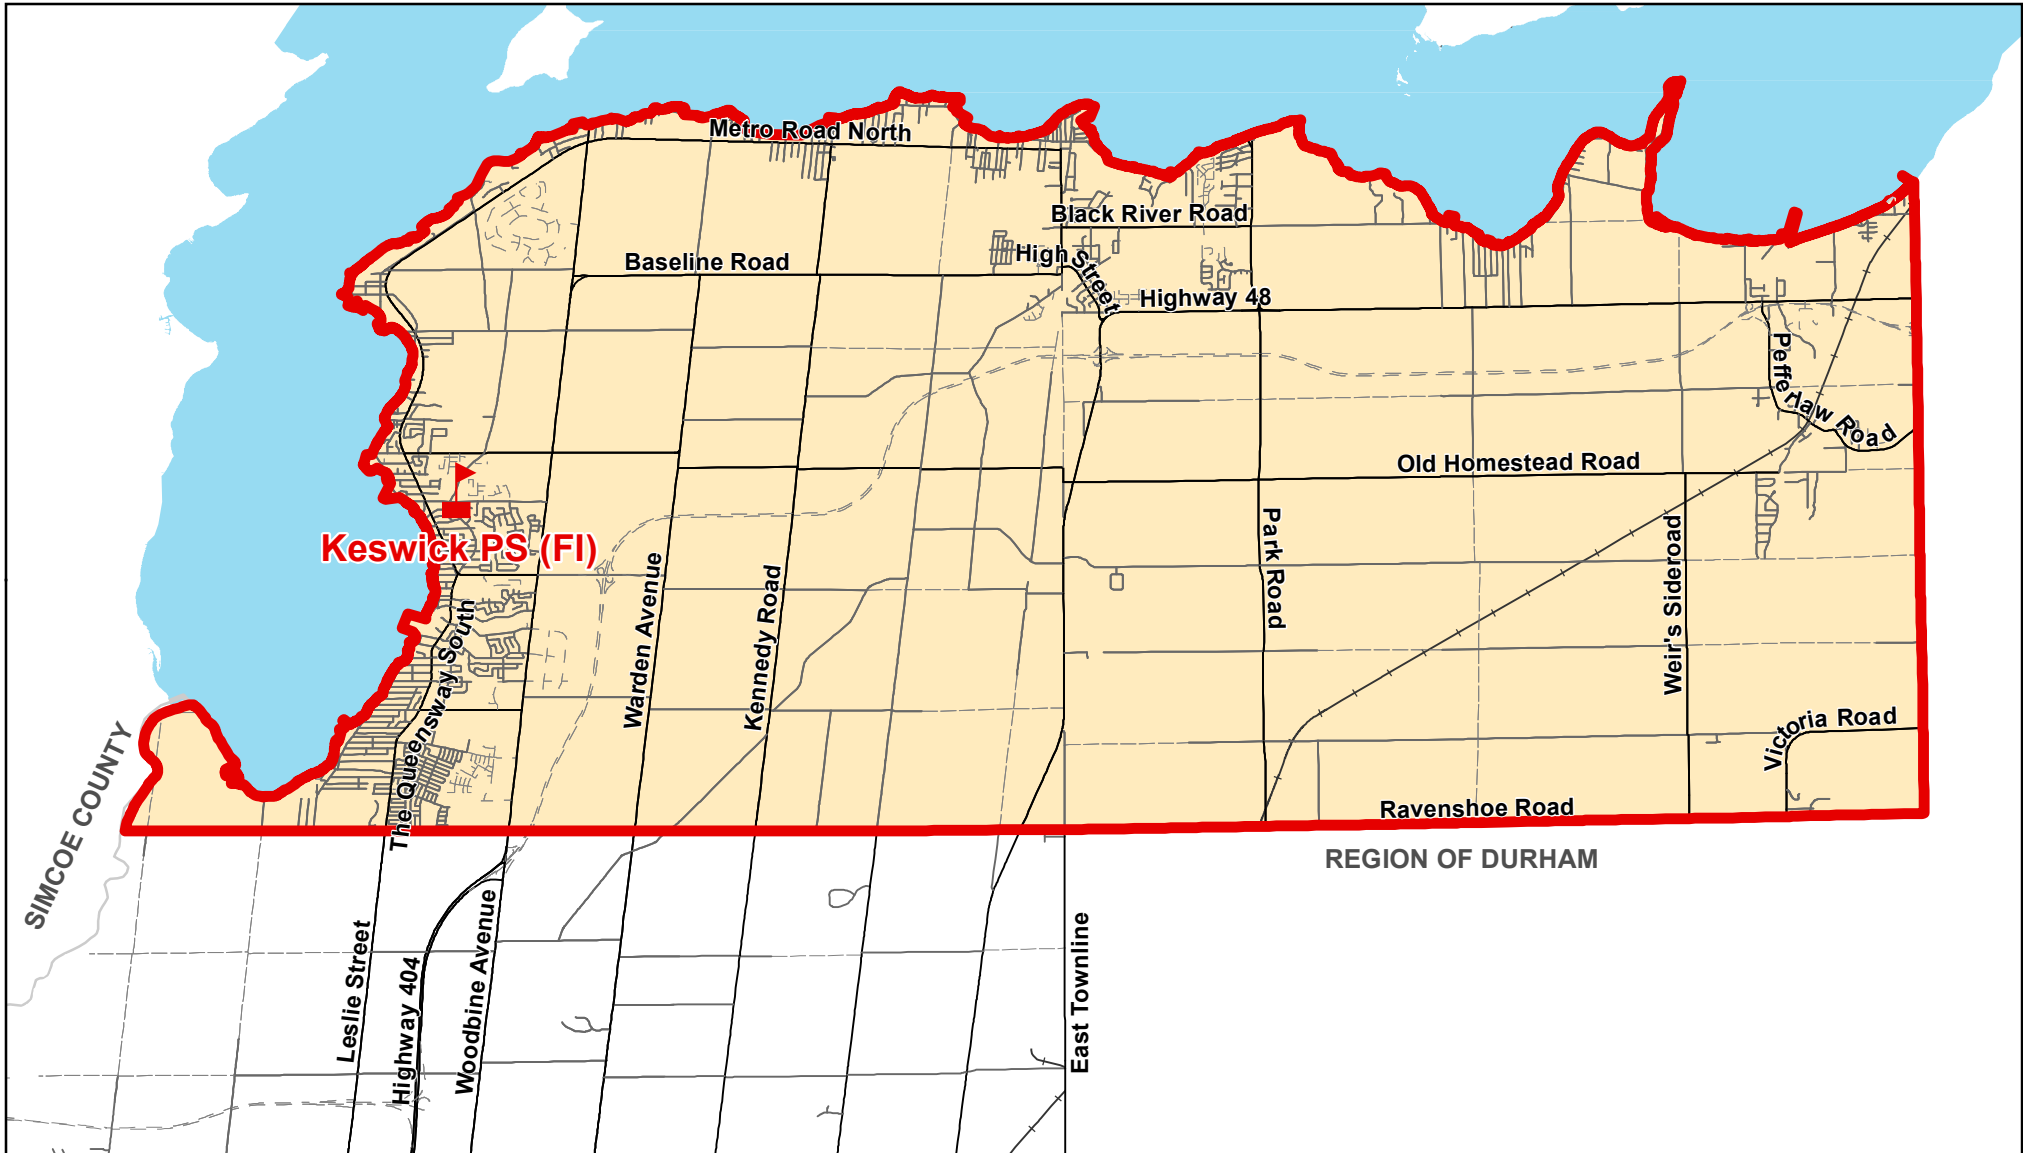

# Keswick PS, Town of Georgina (French Immersion Boundary)

**Legend**

 Elementary School	 School Boundary	 Urban Road	
 Secondary School	 Holding Area	 Regional Road	
	 Railway	 Proposed Road	

**Notes**

PDT = Primary Dual Track  
 A complete list of feeder schools can be found at  
<http://www.yrdsb.ca/Programs/fi/Pages/Program-Locations.aspx>

Map Updated: July 2020