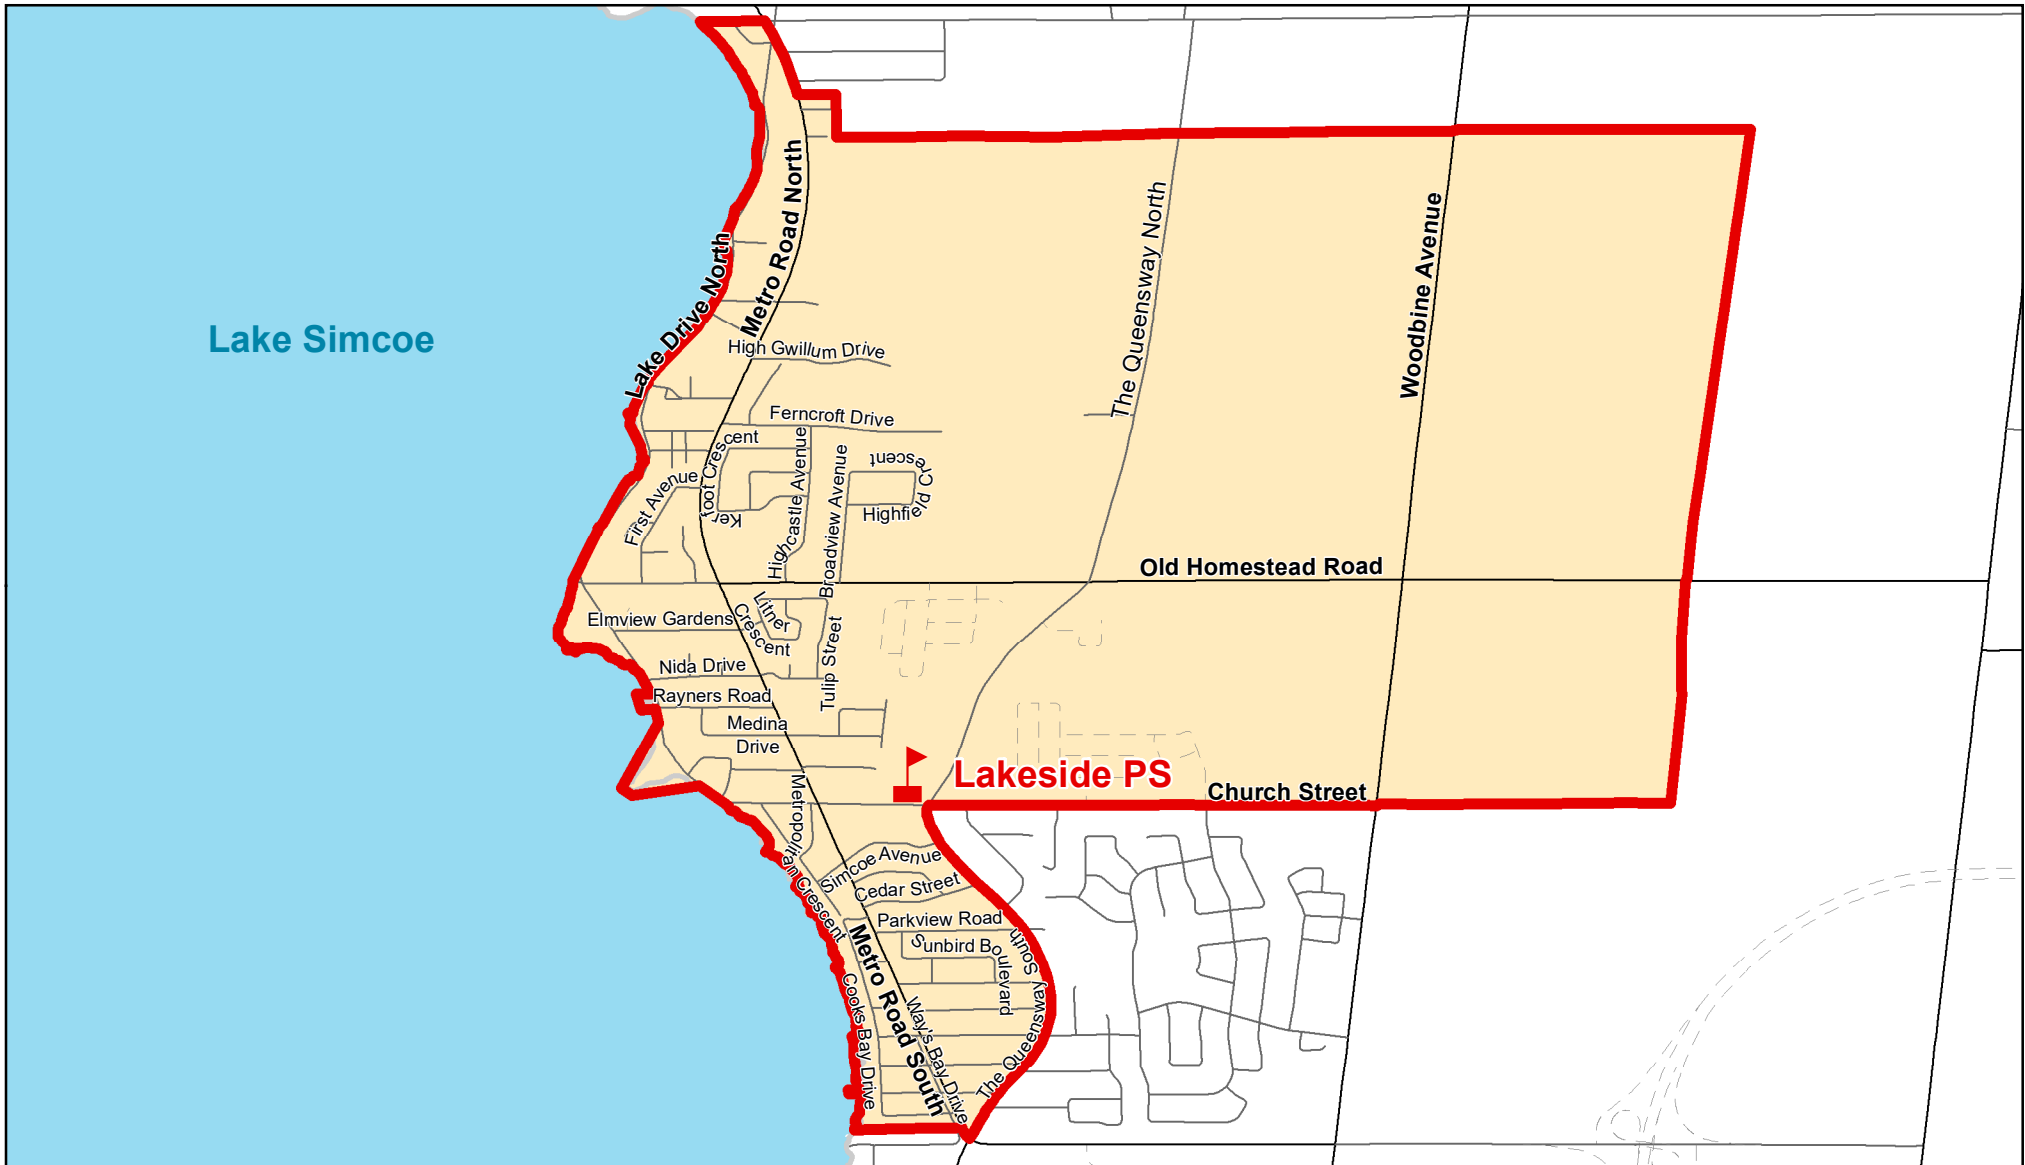

Lakeside PS, Town of Georgina

Legend

 Elementary School	 School Boundary	 Urban Road
 Secondary School	 Holding Area	 Regional Road
 Railway	 Proposed Road	

N

Notes

Boundary Approved: March 2012

Map Updated: August 2019