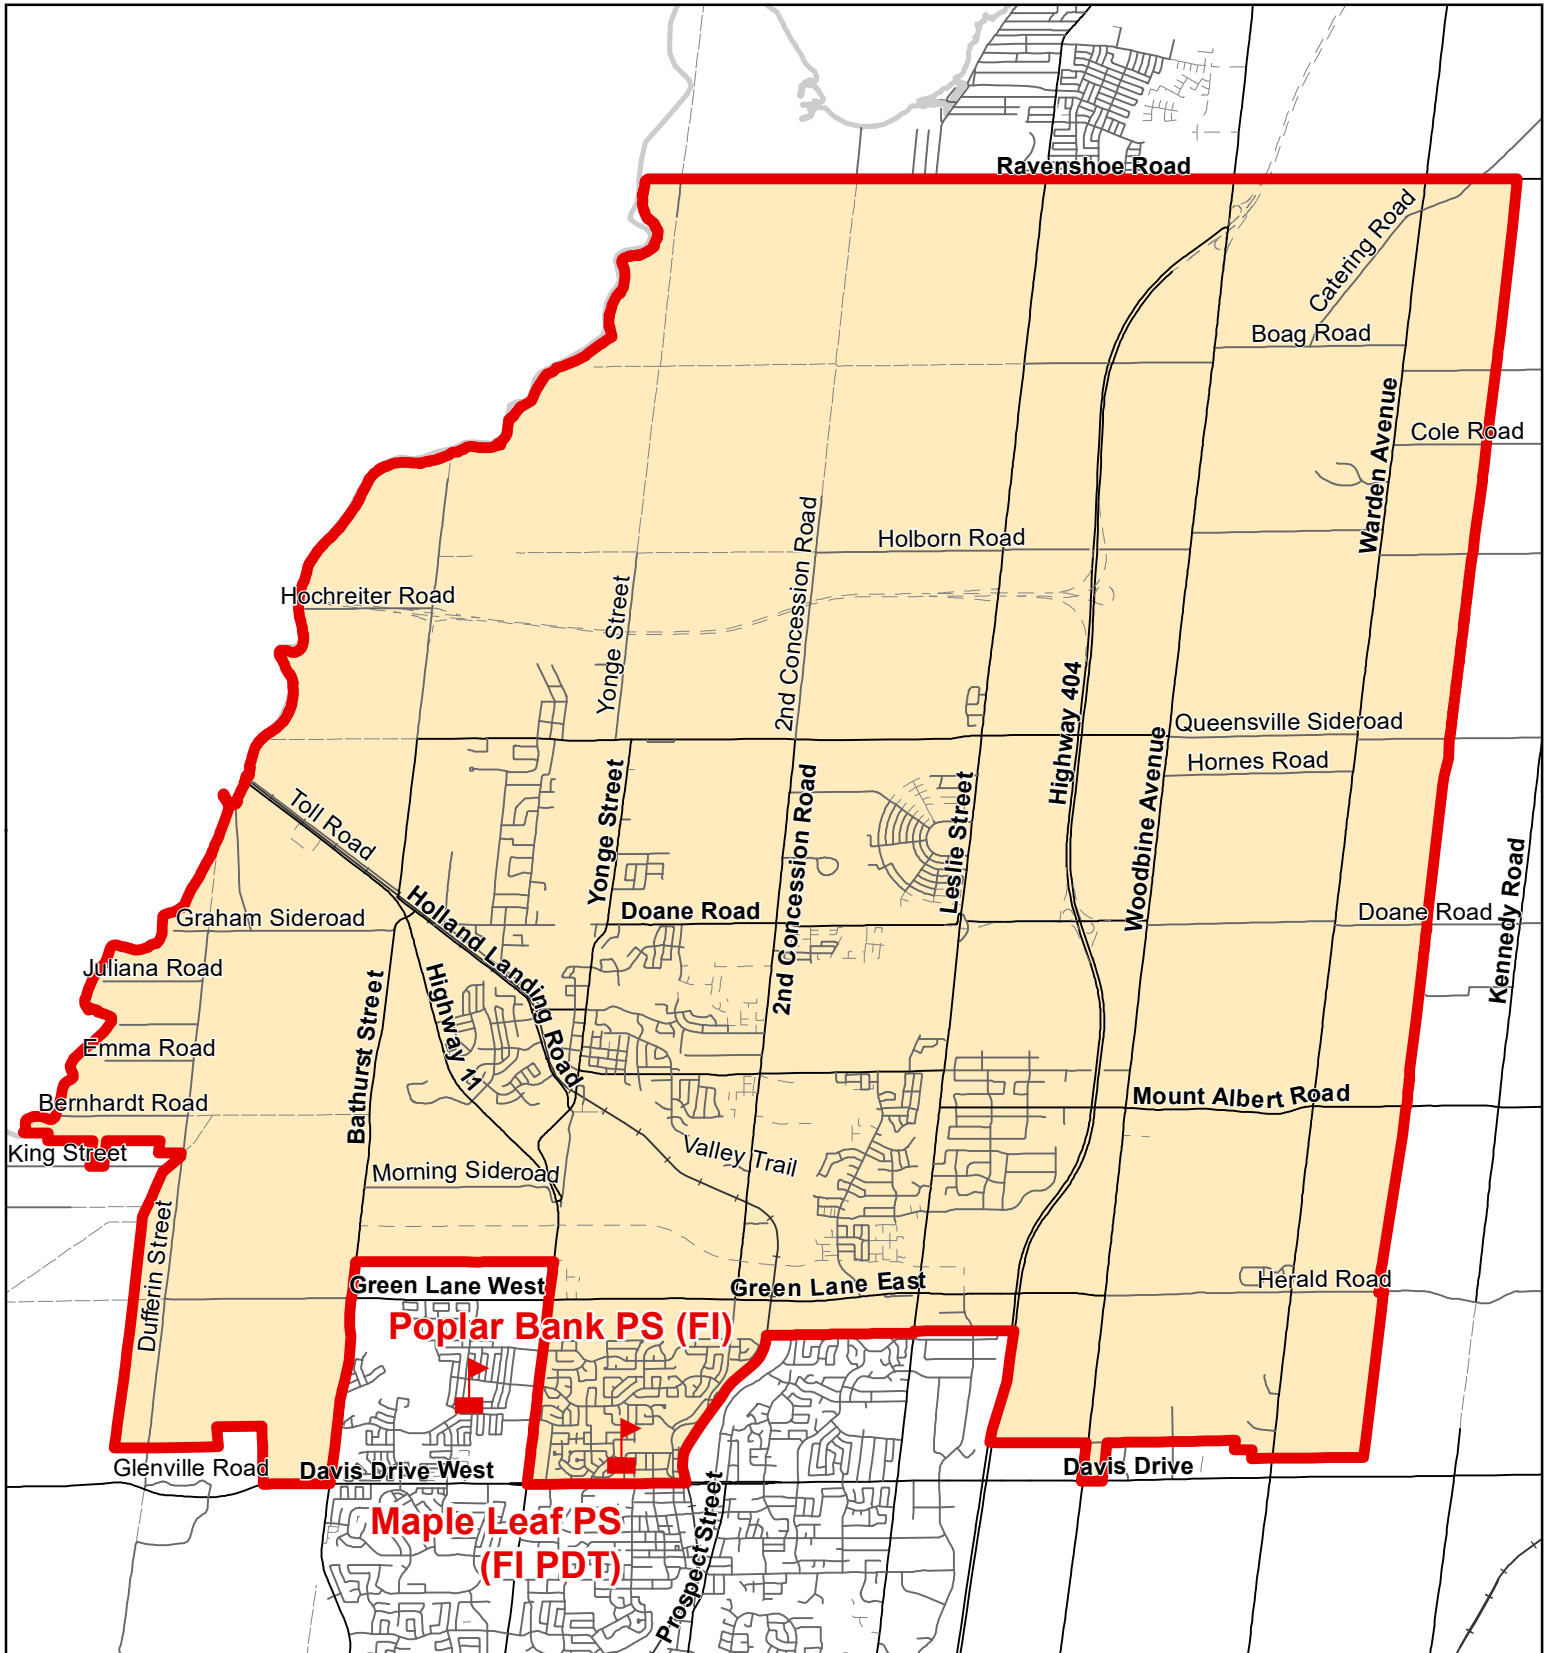

Maple Leaf PS, Town of Newmarket

Legend

- | | | |
|---|---|---|
|  Elementary School |  School Boundary |  Urban Road |
|  Secondary School |  Holding Area |  Regional Road |
|  Railway |  Proposed Road | |

Notes

Boundary Approved: 2000

Map Updated: August 2019

Maple Leaf PS, Town of Newmarket (French Immersion Primary Dual Track)

Legend

-  Elementary School
-  Secondary School
-  School Boundary
-  Holding Area
-  Urban Road
-  Regional Road
-  Railway
-  Proposed Road

Notes

PDT = Primary Dual Track
A complete list of feeder schools can be found at
<http://www.yrdsb.ca/Programs/fi/Pages/Program-Locations.aspx>

Map Updated: December 2020