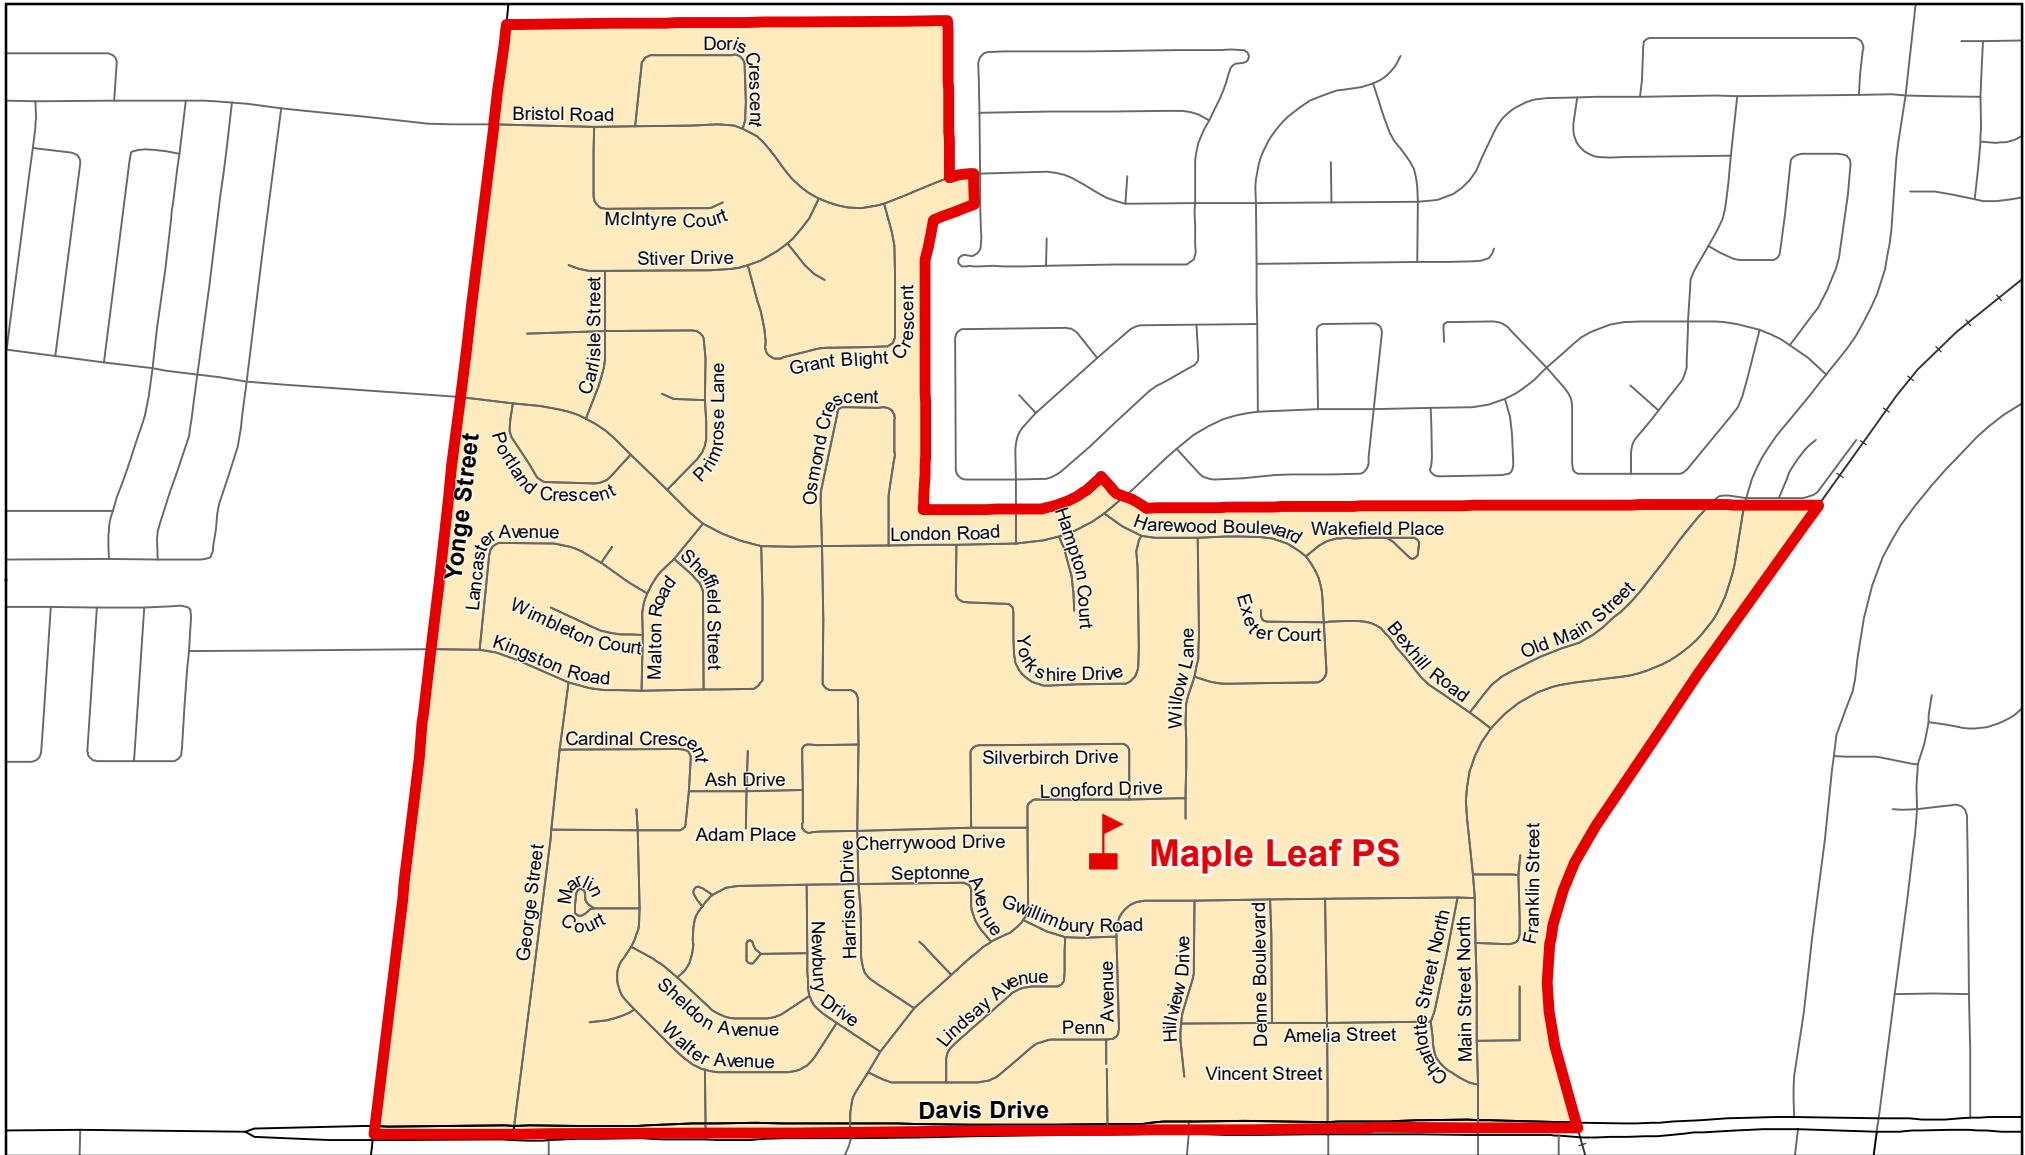

Maple Leaf PS, Town of Newmarket

Legend

- | | | |
|---|---|---|
|  Elementary School |  School Boundary |  Urban Road |
|  Secondary School |  Holding Area |  Regional Road |
|  Railway |  Proposed Road | |

Notes

Boundary Approved: 2000

Map Updated: August 2019

Maple Leaf PS, Town of Newmarket (French Immersion Primary Dual Track)

Legend

-  Elementary School
-  Secondary School
-  School Boundary
-  Holding Area
-  Urban Road
-  Regional Road
-  Railway
-  Proposed Road

Notes

PDT = Primary Dual Track
A complete list of feeder schools can be found at
<http://www.yrdsb.ca/Programs/fi/Pages/Program-Locations.aspx>

Map Updated: December 2020