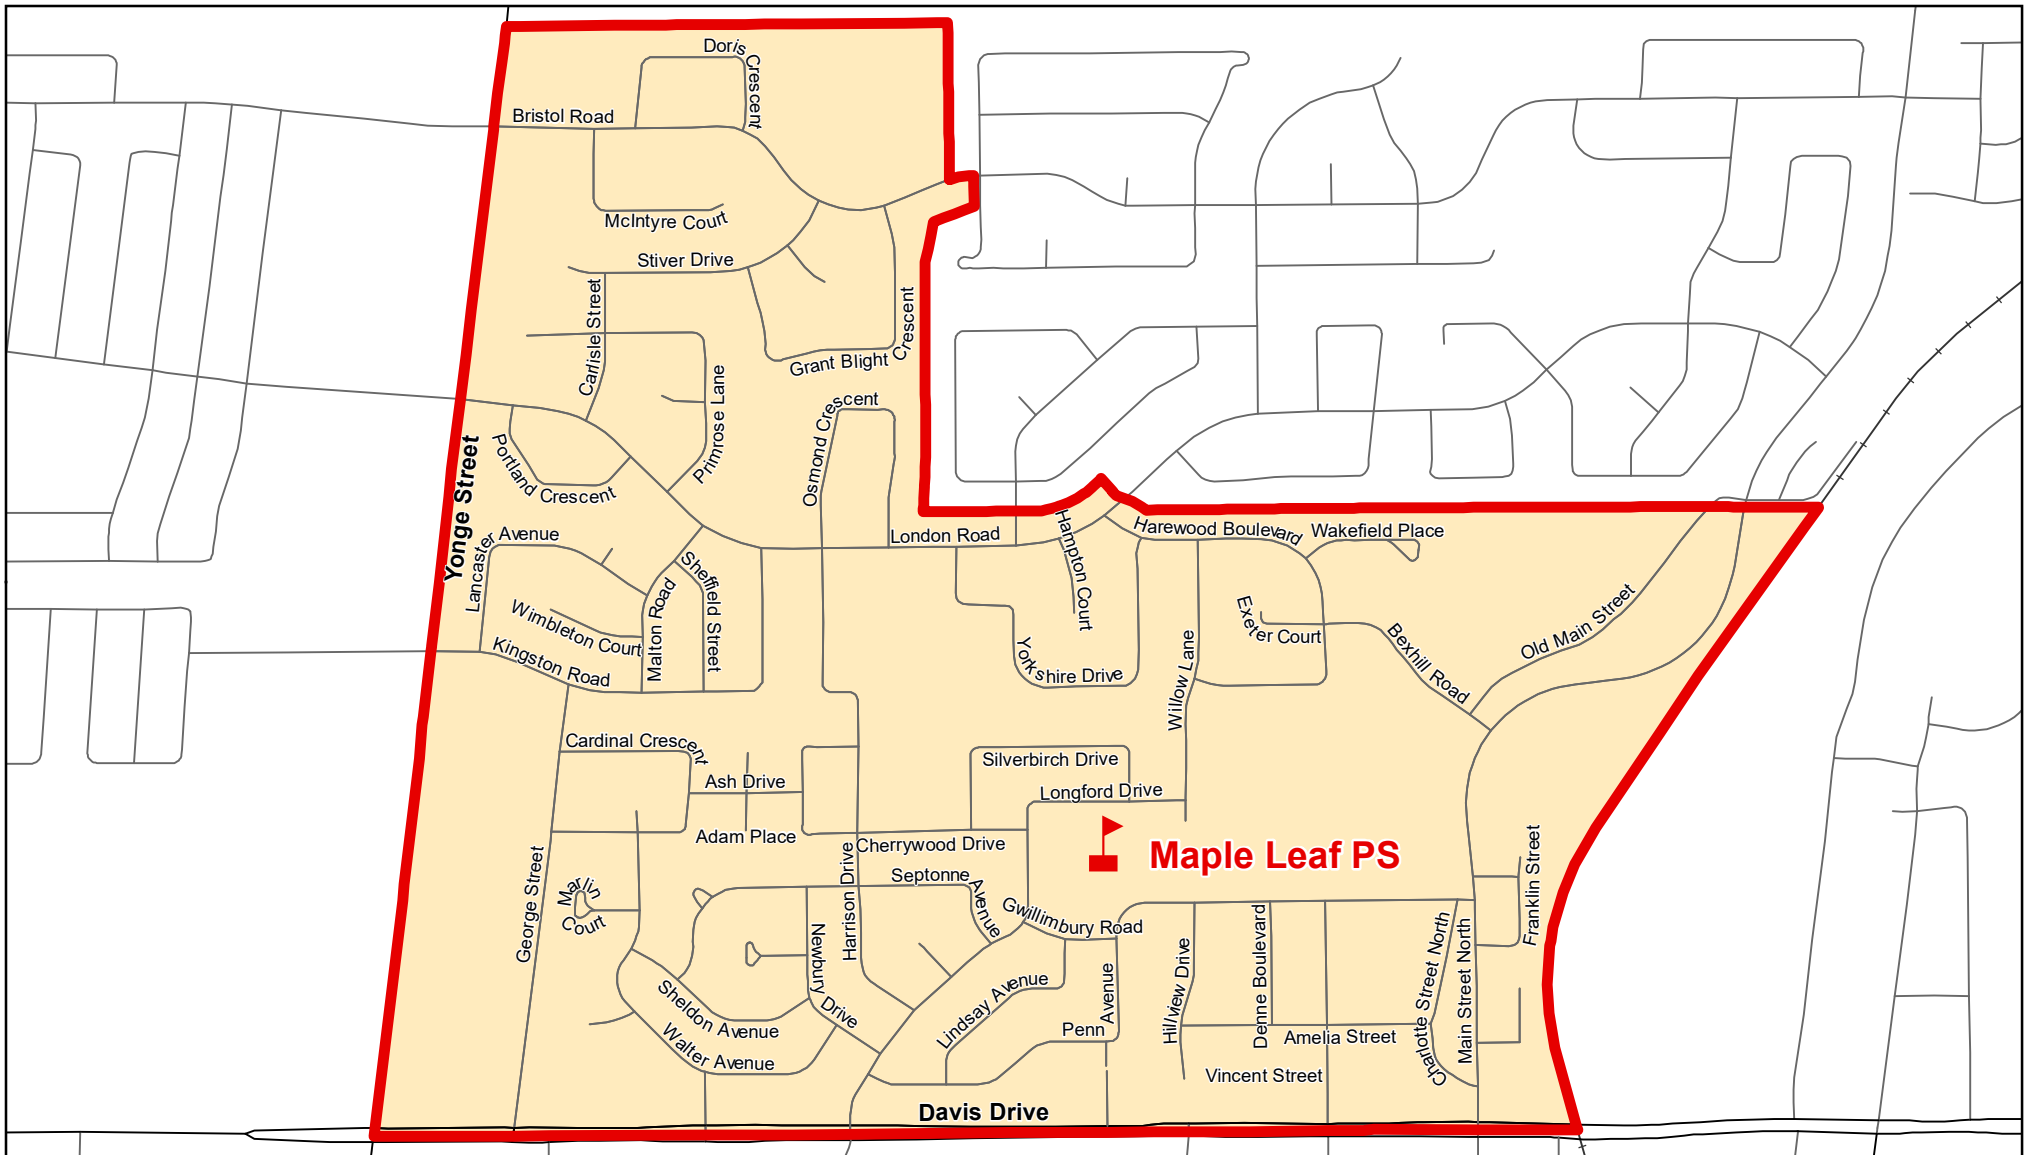

Maple Leaf PS, Town of Newmarket

Legend

- | | | |
|---|---|---|
|  Elementary School |  School Boundary |  Urban Road |
|  Secondary School |  Holding Area |  Regional Road |
|  Railway |  Proposed Road | |

Notes

Boundary Approved: 2000

Map Updated: August 2019

Maple Leaf PS, Town of Newmarket (French Immersion Primary Dual Track) 2021-2022

Legend

	Elementary School		School Boundary		Urban Road
	Secondary School		Holding Area		Regional Road
	Railway		Proposed Road		

Notes

PDT = Primary Dual Track
 A complete list of feeder schools can be found at <http://www.yrdsb.ca/Programs/fi/Pages/Program-Locations.aspx>

Map Updated: December 2020