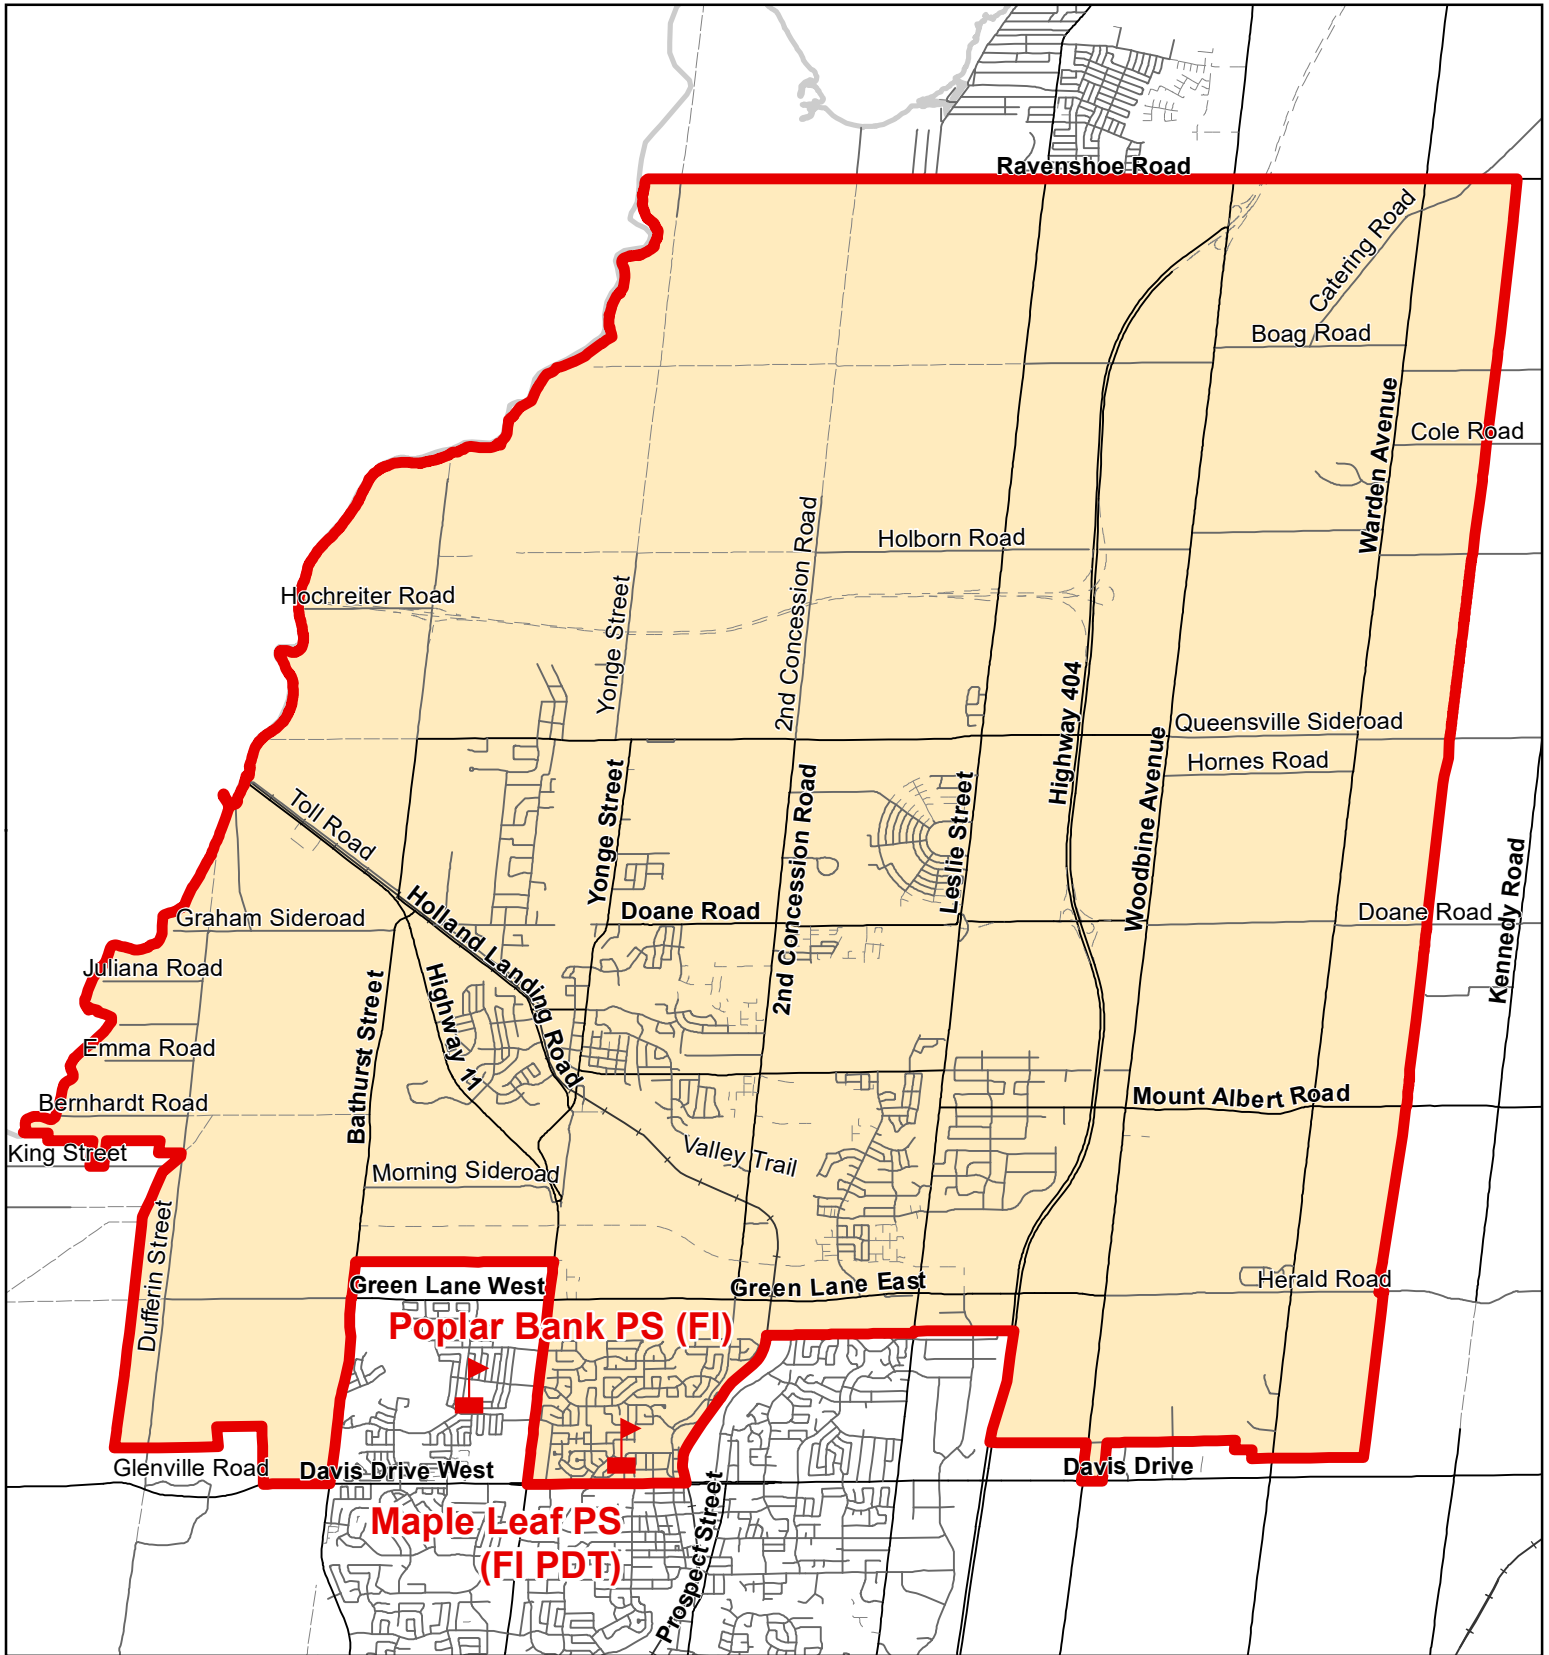

Maple Leaf PS, Town of Newmarket

Legend

- | | | |
|---|---|---|
|  Elementary School |  School Boundary |  Urban Road |
|  Secondary School |  Holding Area |  Regional Road |
|  Railway |  Proposed Road | |

Notes

Boundary Approved: 2000

Map Updated: August 2019

Maple Leaf PS, Town of Newmarket (French Immersion Primary Dual Track) 2021-2022

Legend

	Elementary School		School Boundary		Urban Road
	Secondary School		Holding Area		Regional Road
	Railway		Proposed Road		

Notes

PDT = Primary Dual Track
 A complete list of feeder schools can be found at <http://www.yrdsb.ca/Programs/fi/Pages/Program-Locations.aspx>

Map Updated: December 2020