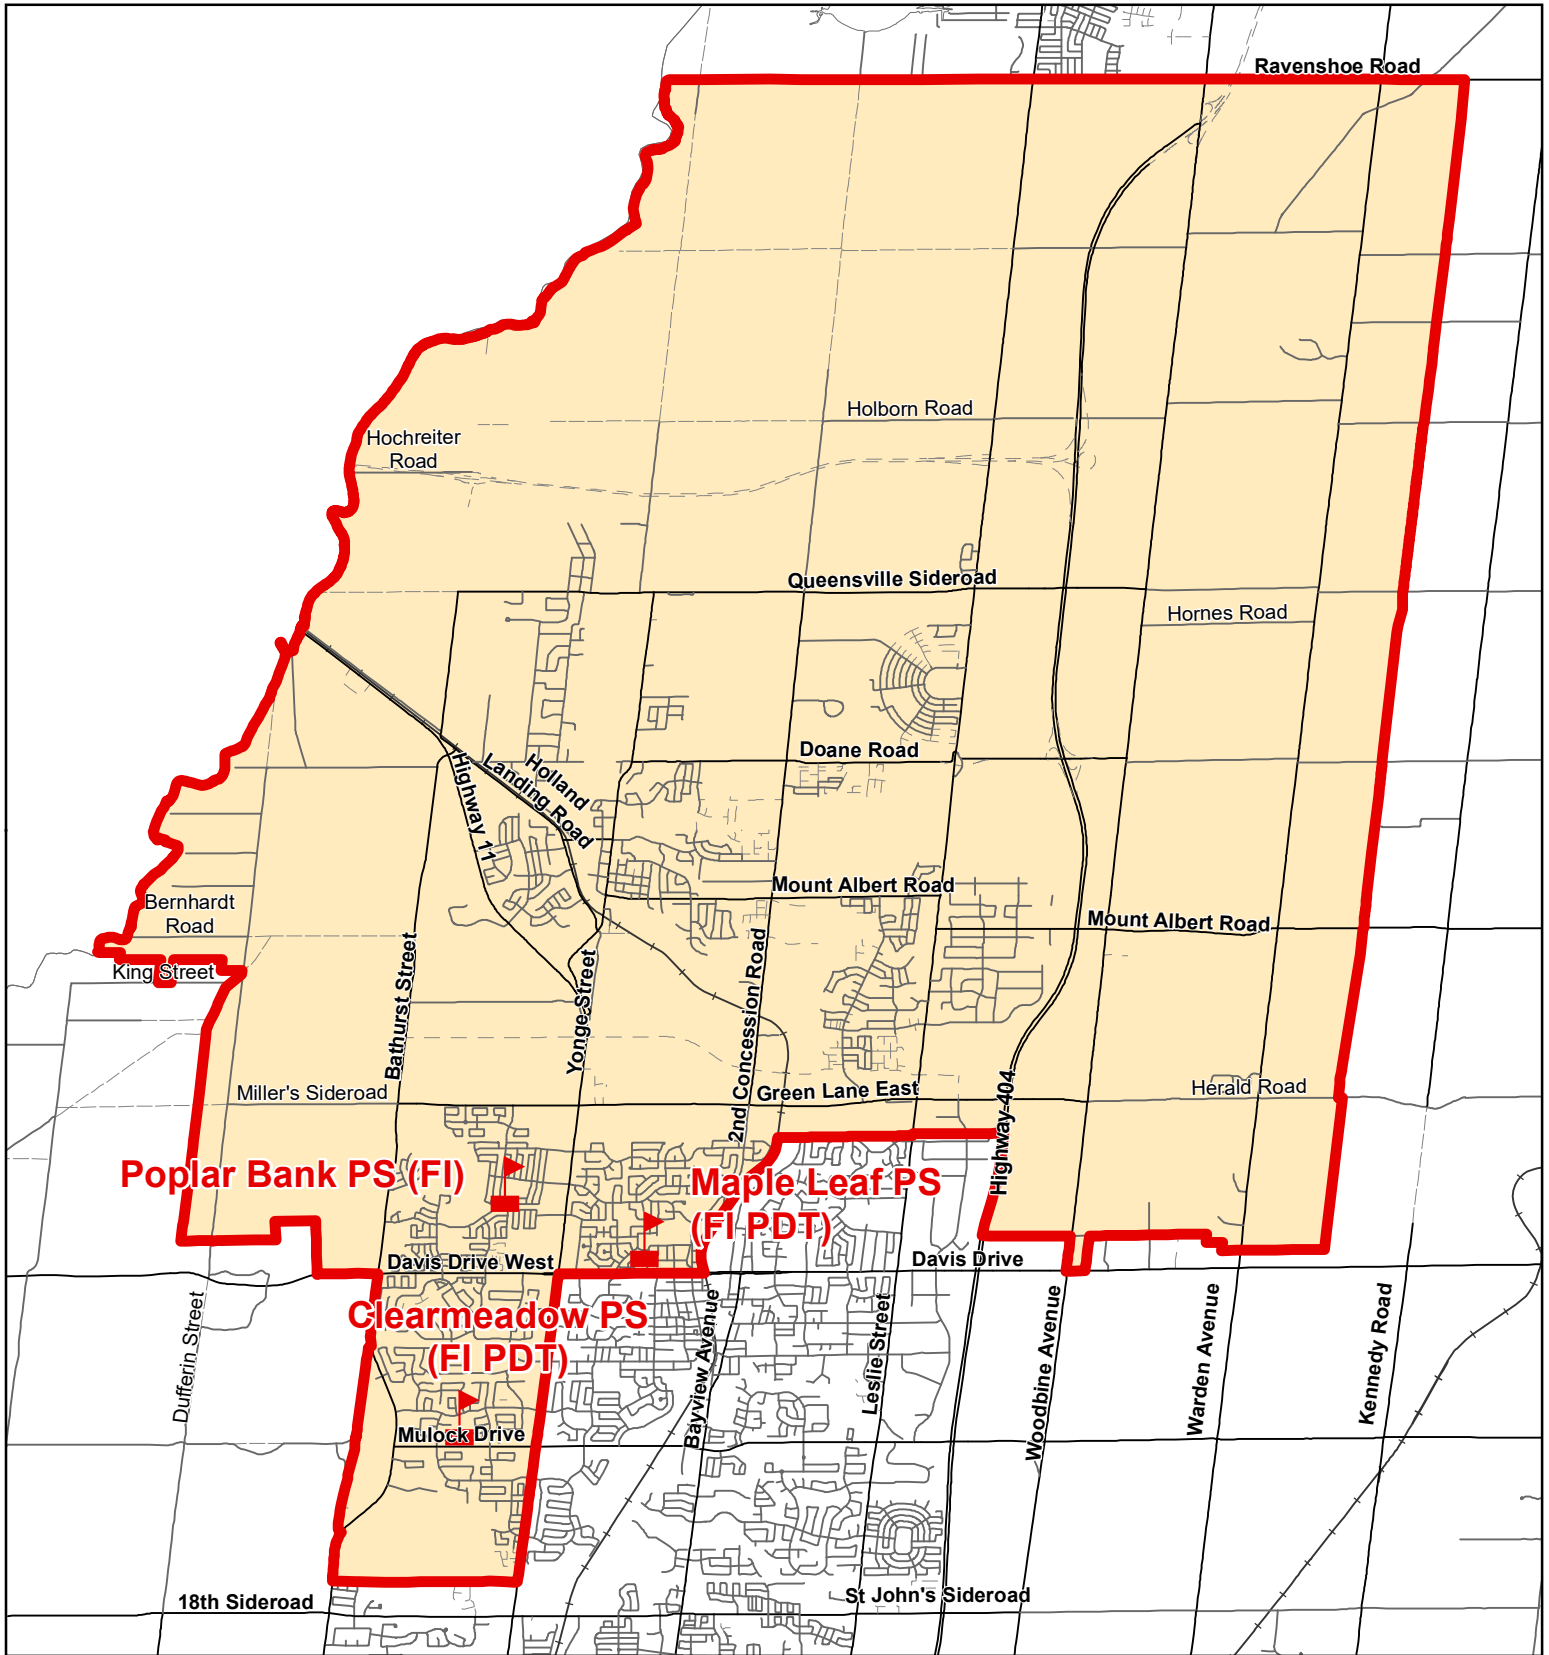

Poplar Bank PS, Town of Newmarket 2020-2021 School Year

Legend

-  Elementary School
-  School Boundary
-  Urban Road
-  Secondary School
-  Holding Area
-  Regional Road
-  Railway
-  Proposed Road

Notes

PDT = Primary Dual Track
 A complete list of feeder schools can be found at
<http://www.yrdsb.ca/Programs/fi/Pages/Program-Locations.aspx>

Boundary Approval: May 2020

Map Updated: December 2020

Poplar Bank PS, Town of Newmarket 2021-2022 School Year

Legend

- | | | |
|---|---|---|
|  Elementary School |  School Boundary |  Urban Road |
|  Secondary School |  Holding Area |  Regional Road |
|  Railway |  Proposed Road | |

Notes

PDT = Primary Dual Track
 A complete list of feeder schools can be found at
<http://www.yrdsb.ca/Programs/fi/Pages/Program-Locations.aspx>

Boundary Approval: May 2020

Map Updated: December 2020