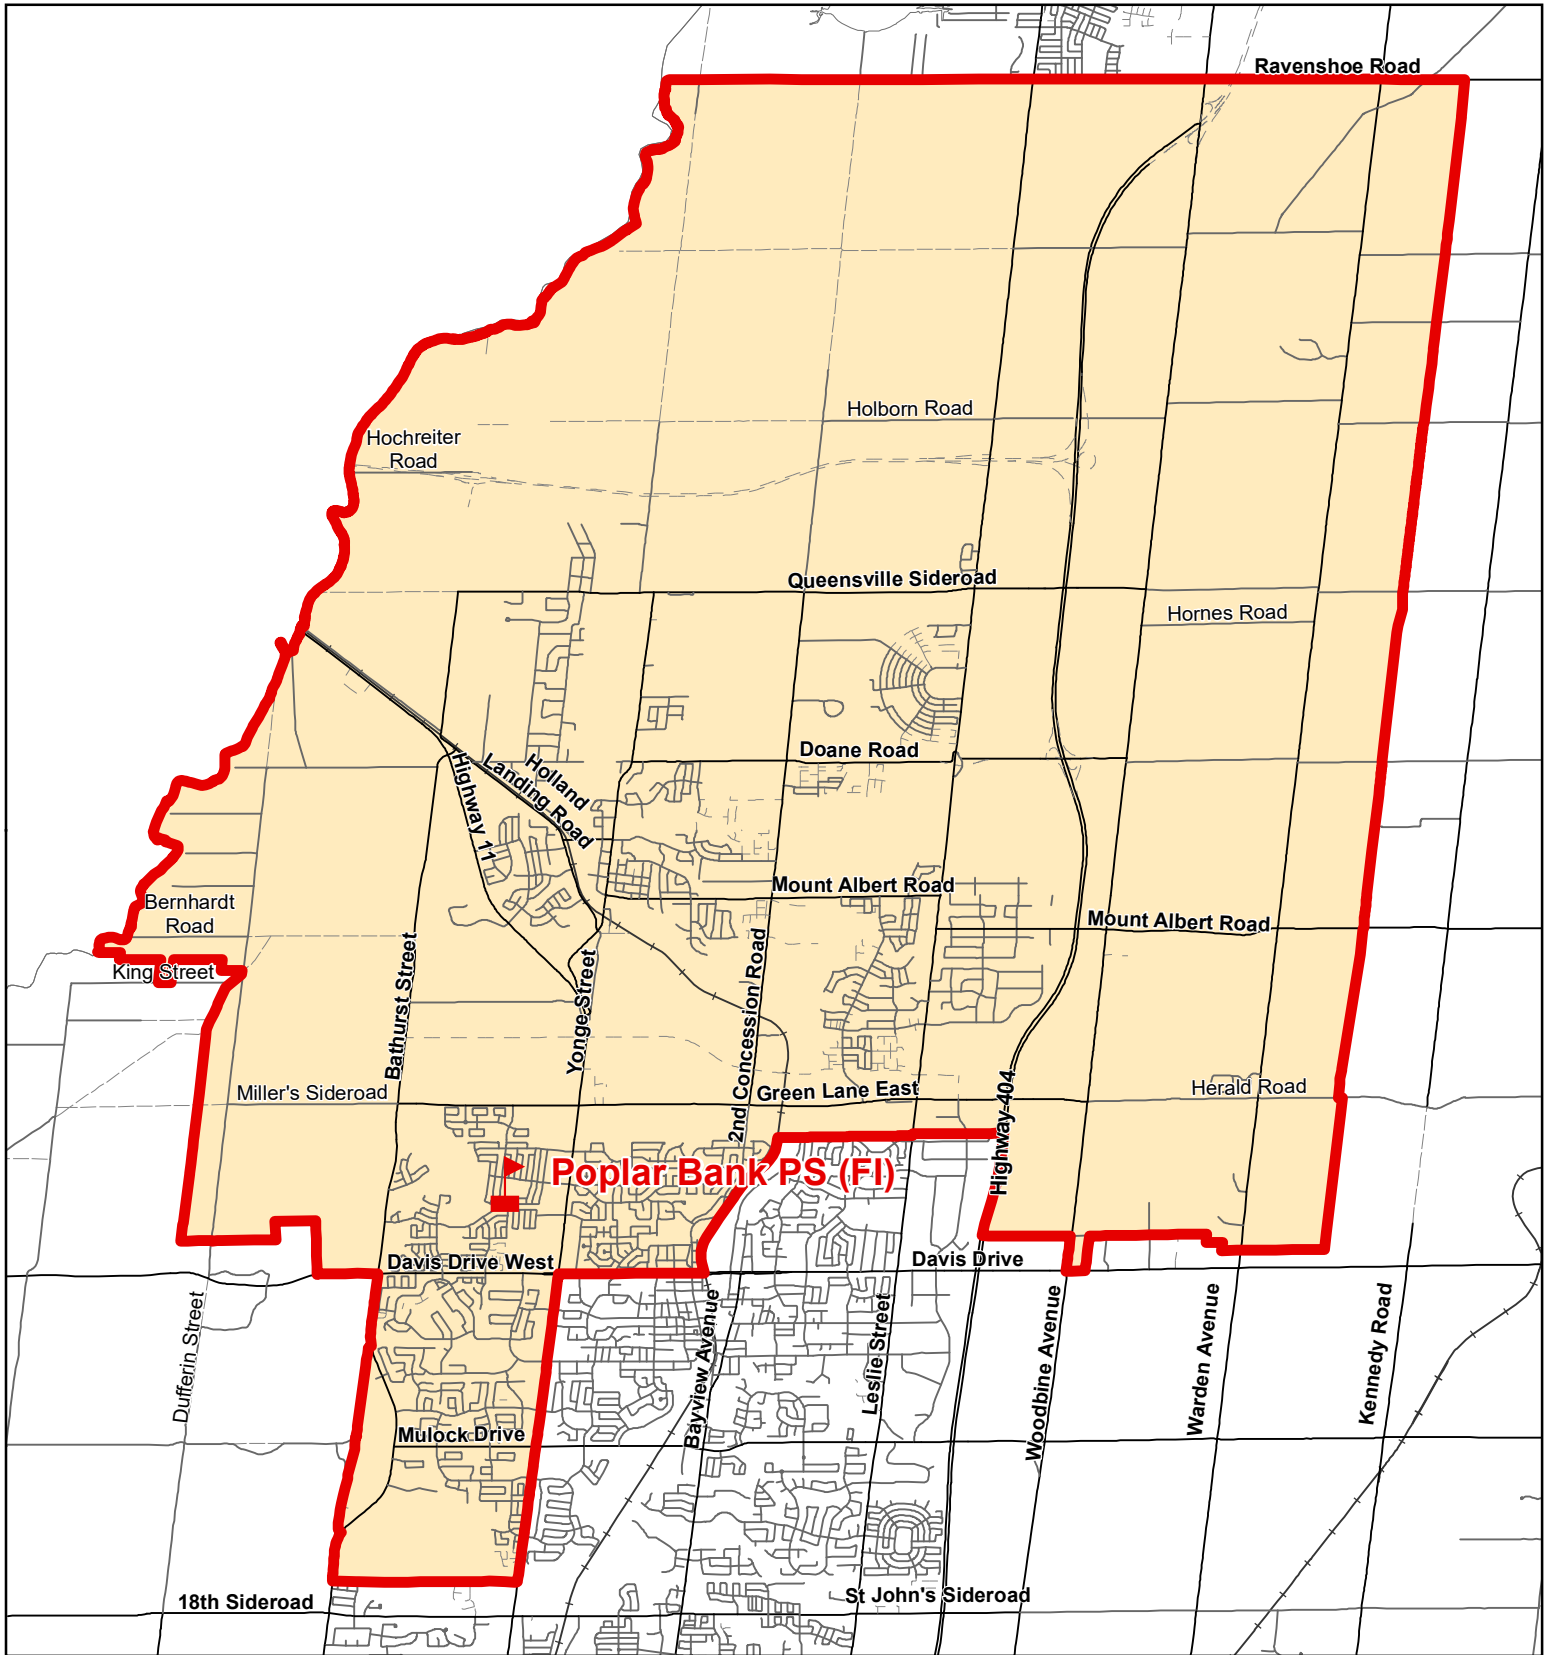

Poplar Bank PS, Town of Newmarket 2020-2021 School Year

Legend

-  Elementary School
-  School Boundary
-  Urban Road
-  Secondary School
-  Holding Area
-  Regional Road
-  Railway
-  Proposed Road

Notes

PDT = Primary Dual Track
 A complete list of feeder schools can be found at
<http://www.yrdsb.ca/Programs/fi/Pages/Program-Locations.aspx>

Boundary Approval: May 2020

Map Updated: December 2020

Poplar Bank PS, Town of Newmarket 2021-2022 School Year

Legend

- | | | |
|---|---|---|
|  Elementary School |  School Boundary |  Urban Road |
|  Secondary School |  Holding Area |  Regional Road |
|  Railway |  Proposed Road | |

Notes

PDT = Primary Dual Track
 A complete list of feeder schools can be found at
<http://www.yrdsb.ca/Programs/fi/Pages/Program-Locations.aspx>

Boundary Approval: May 2020

Map Updated: December 2020