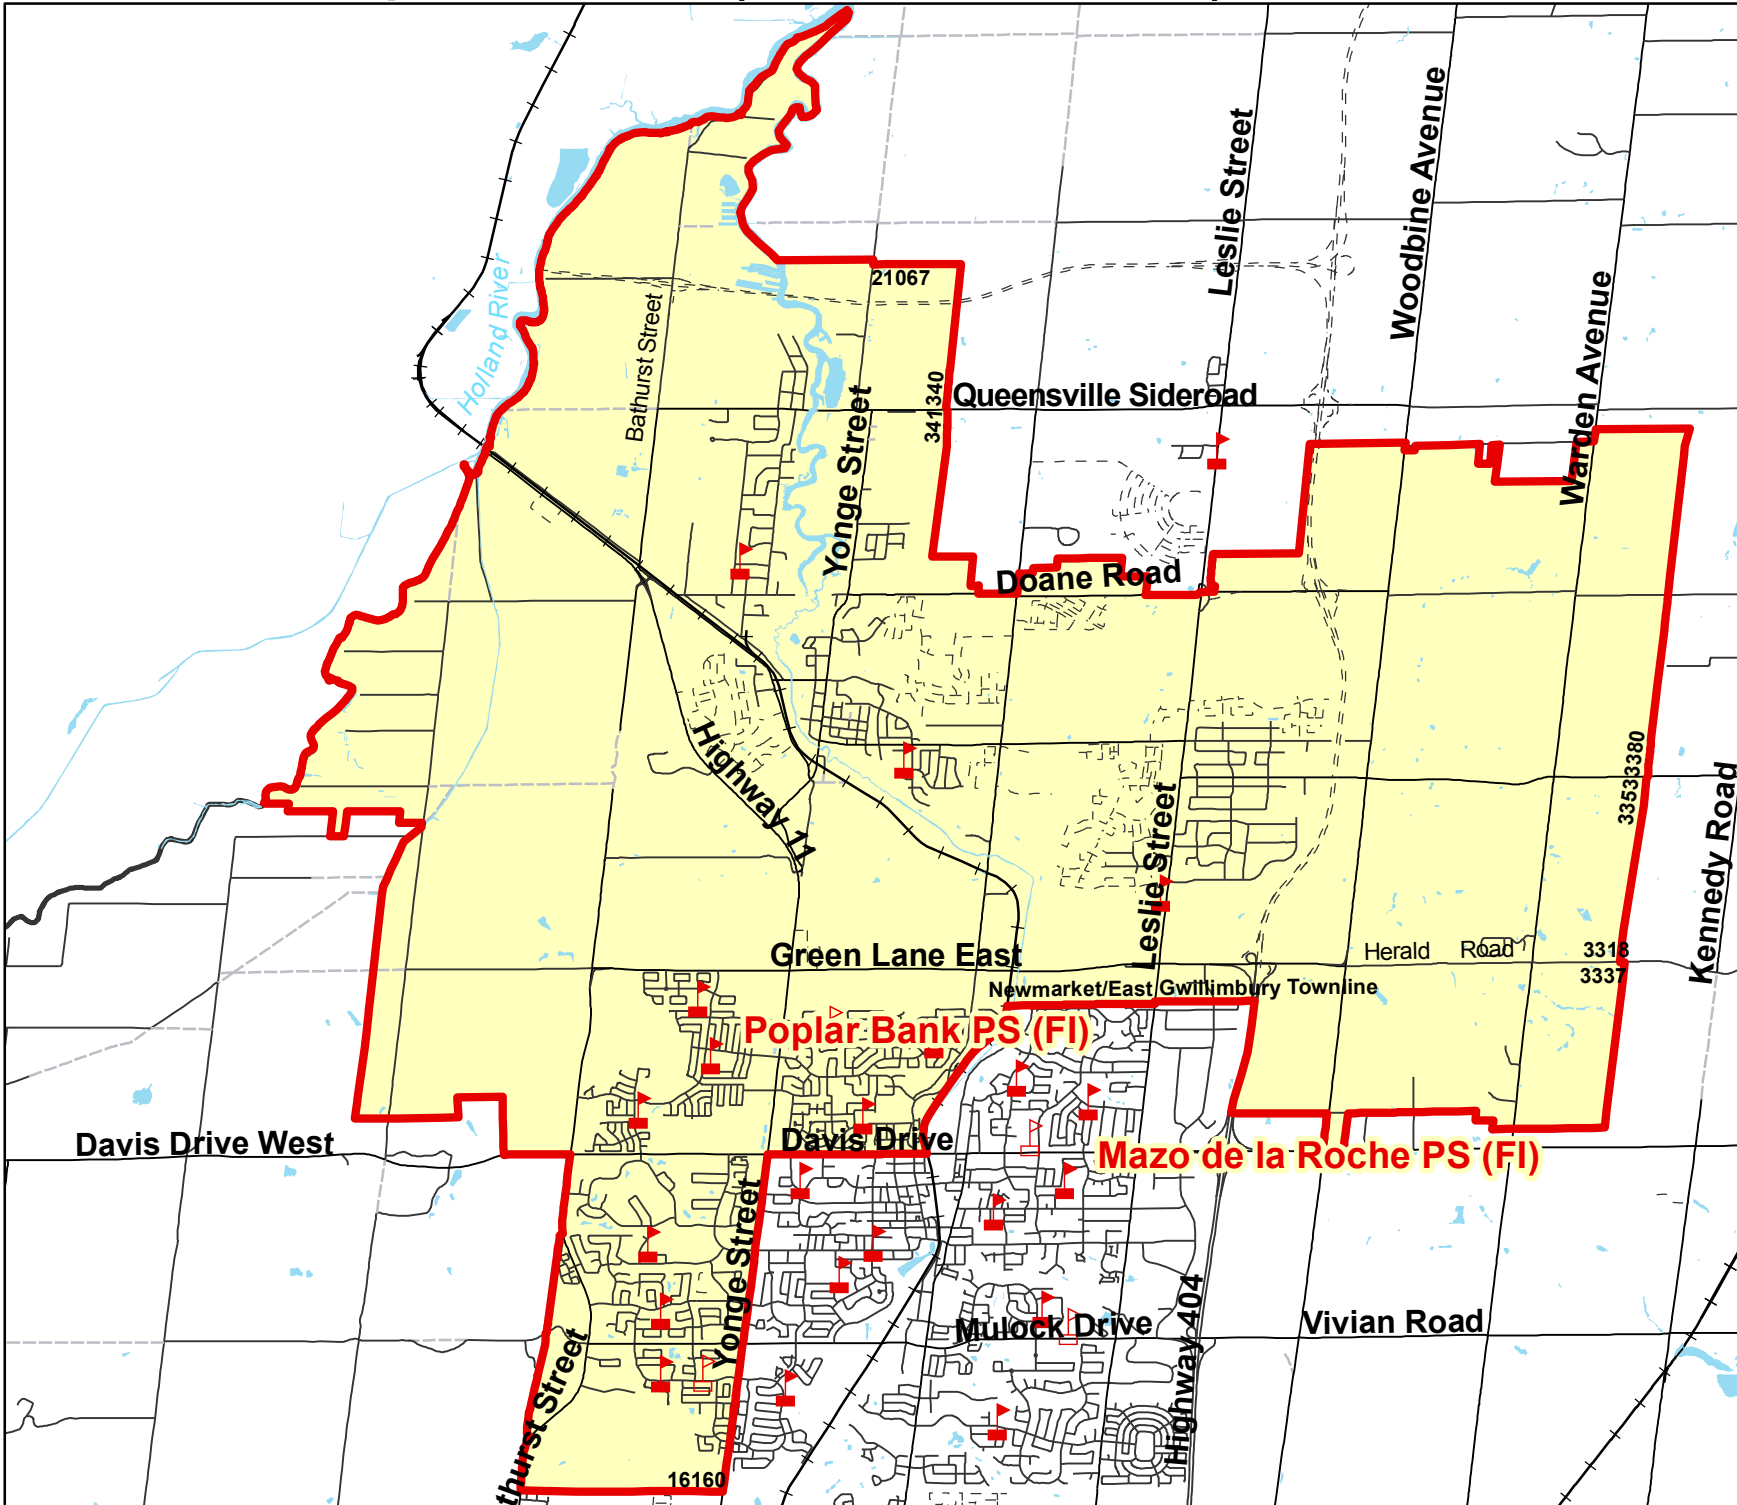

# Poplar Bank PS (French Immersion), Town of Newmarket

**Legend**

- Elementary School
- Secondary School
- School Boundary
- Parcel
- Road
- Proposed Road
- Railway
- Creek/River
- Holding Area

**Elementary FI School Boundaries**

The inset map shows the Town of Newmarket with a purple shaded area indicating the location of the Poplar Bank PS (French Immersion) school boundaries.

**Notes**

For students residing in the following boundaries:

- Alexander Muir PS
- Clearmeadow PS
- Crossland PS
- Denne PS
- Holland Landing PS
- Maple Leaf PS
- Park Avenue PS
- Phoebe Gilman PS
- Queensville PS (Doane Road only)
- Sharon PS
- Terry Fox PS

Boundary Approved:  
March 2013  
Map Updated:  
July 2013