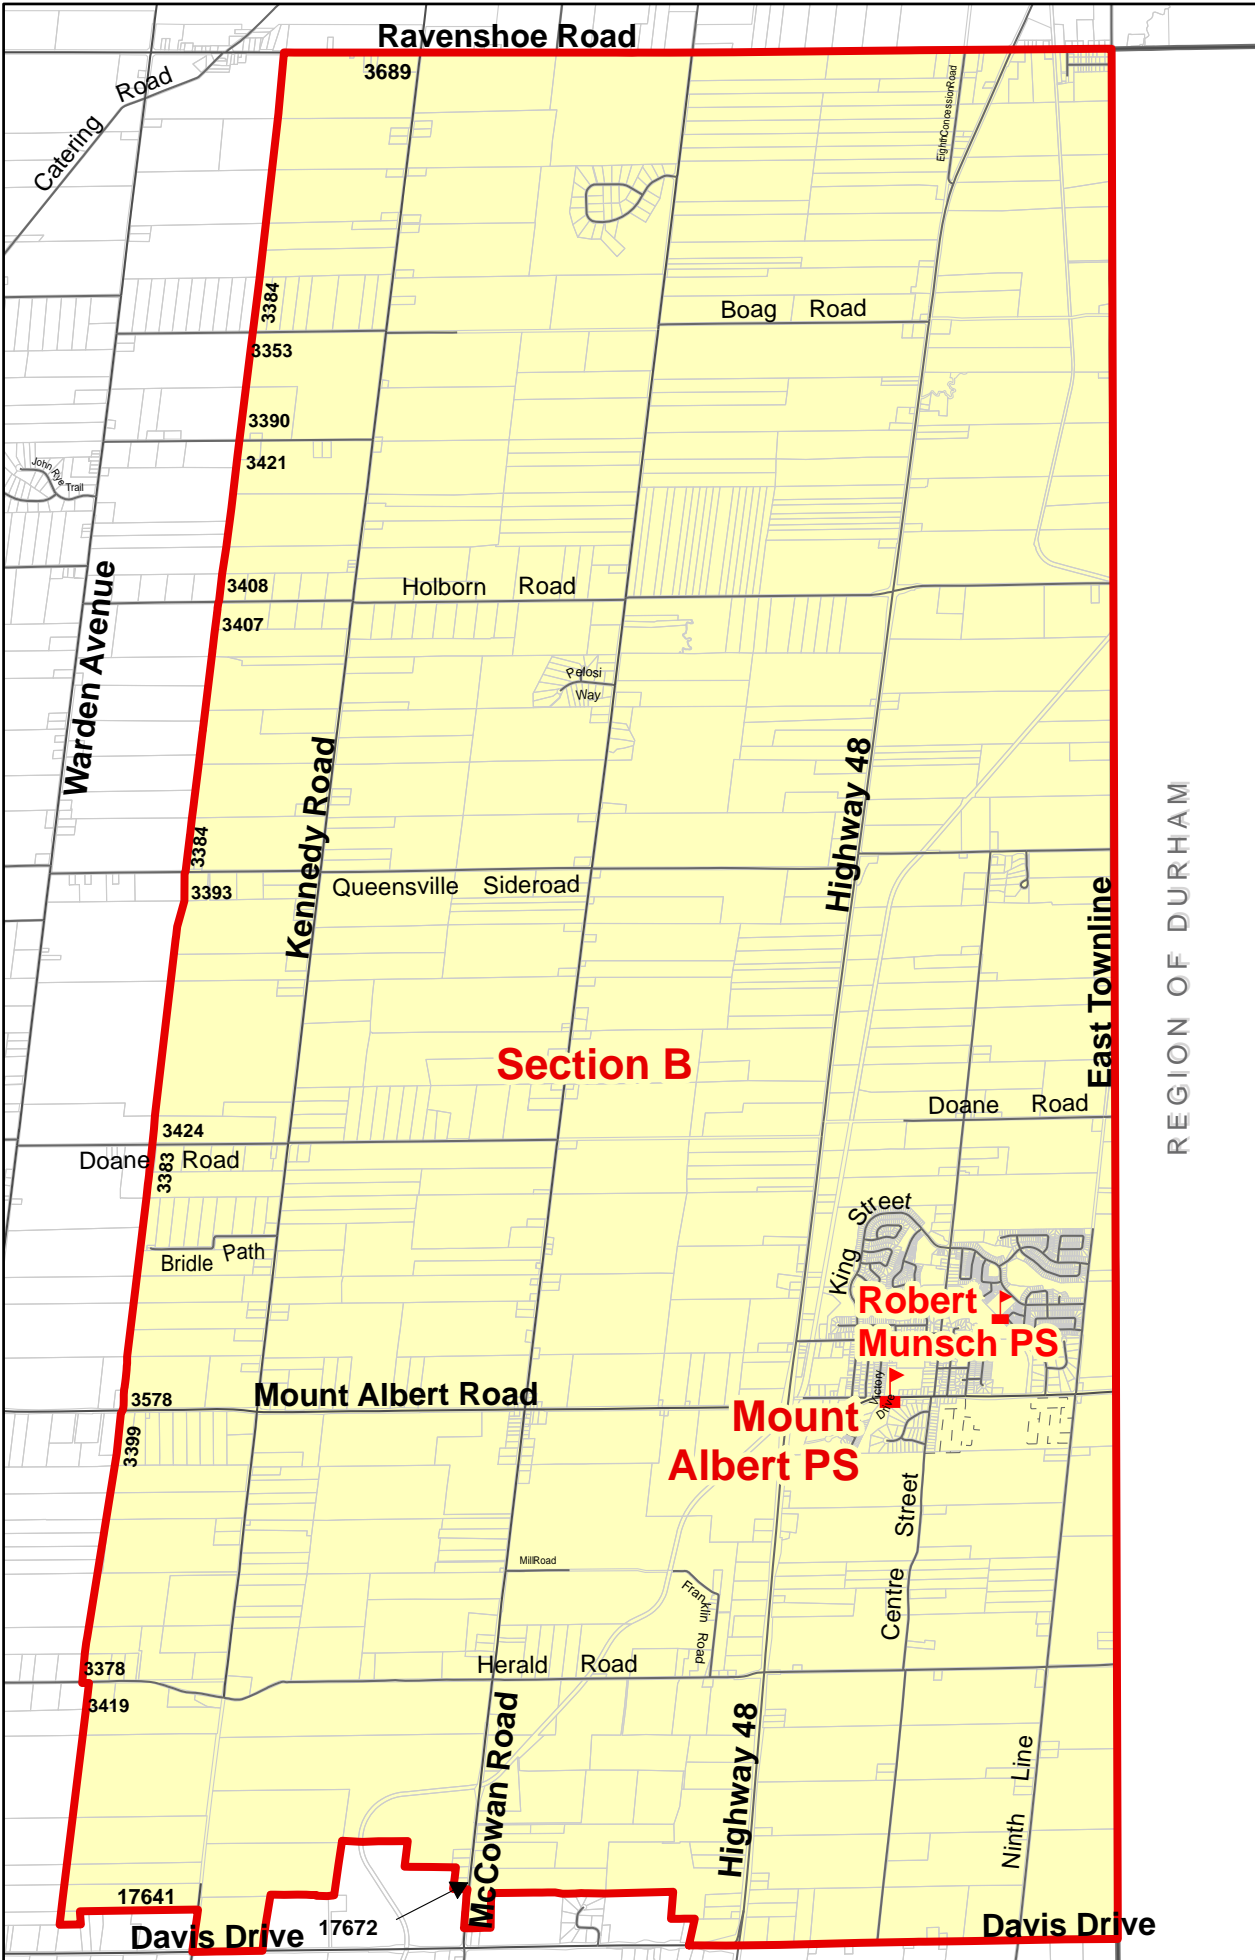

Mazo de la Roche PS, Section B (French Immersion), Town of Newmarket

Legend

- Elementary School
- Secondary School
- School Boundary
- Parcel
- Road
- Proposed Road
- Railway
- Creek/River
- Holding Area

Elementary FI School Boundaries

Notes

For students residing in the following boundaries:

- Armitage Village PS
- Bogart PS
- Glen Cedar PS
- JLR Bell PS
- Meadowbrook PS
- Robert Munsch PS/
- Mount Albert PS
- Prince Charles PS
- Rogers PS
- Stonehaven ES
- Stuart Scott PS
- Unnamed ES (Newmarket SE)

Boundary Approved: March 2011
Map Updated: June 2014