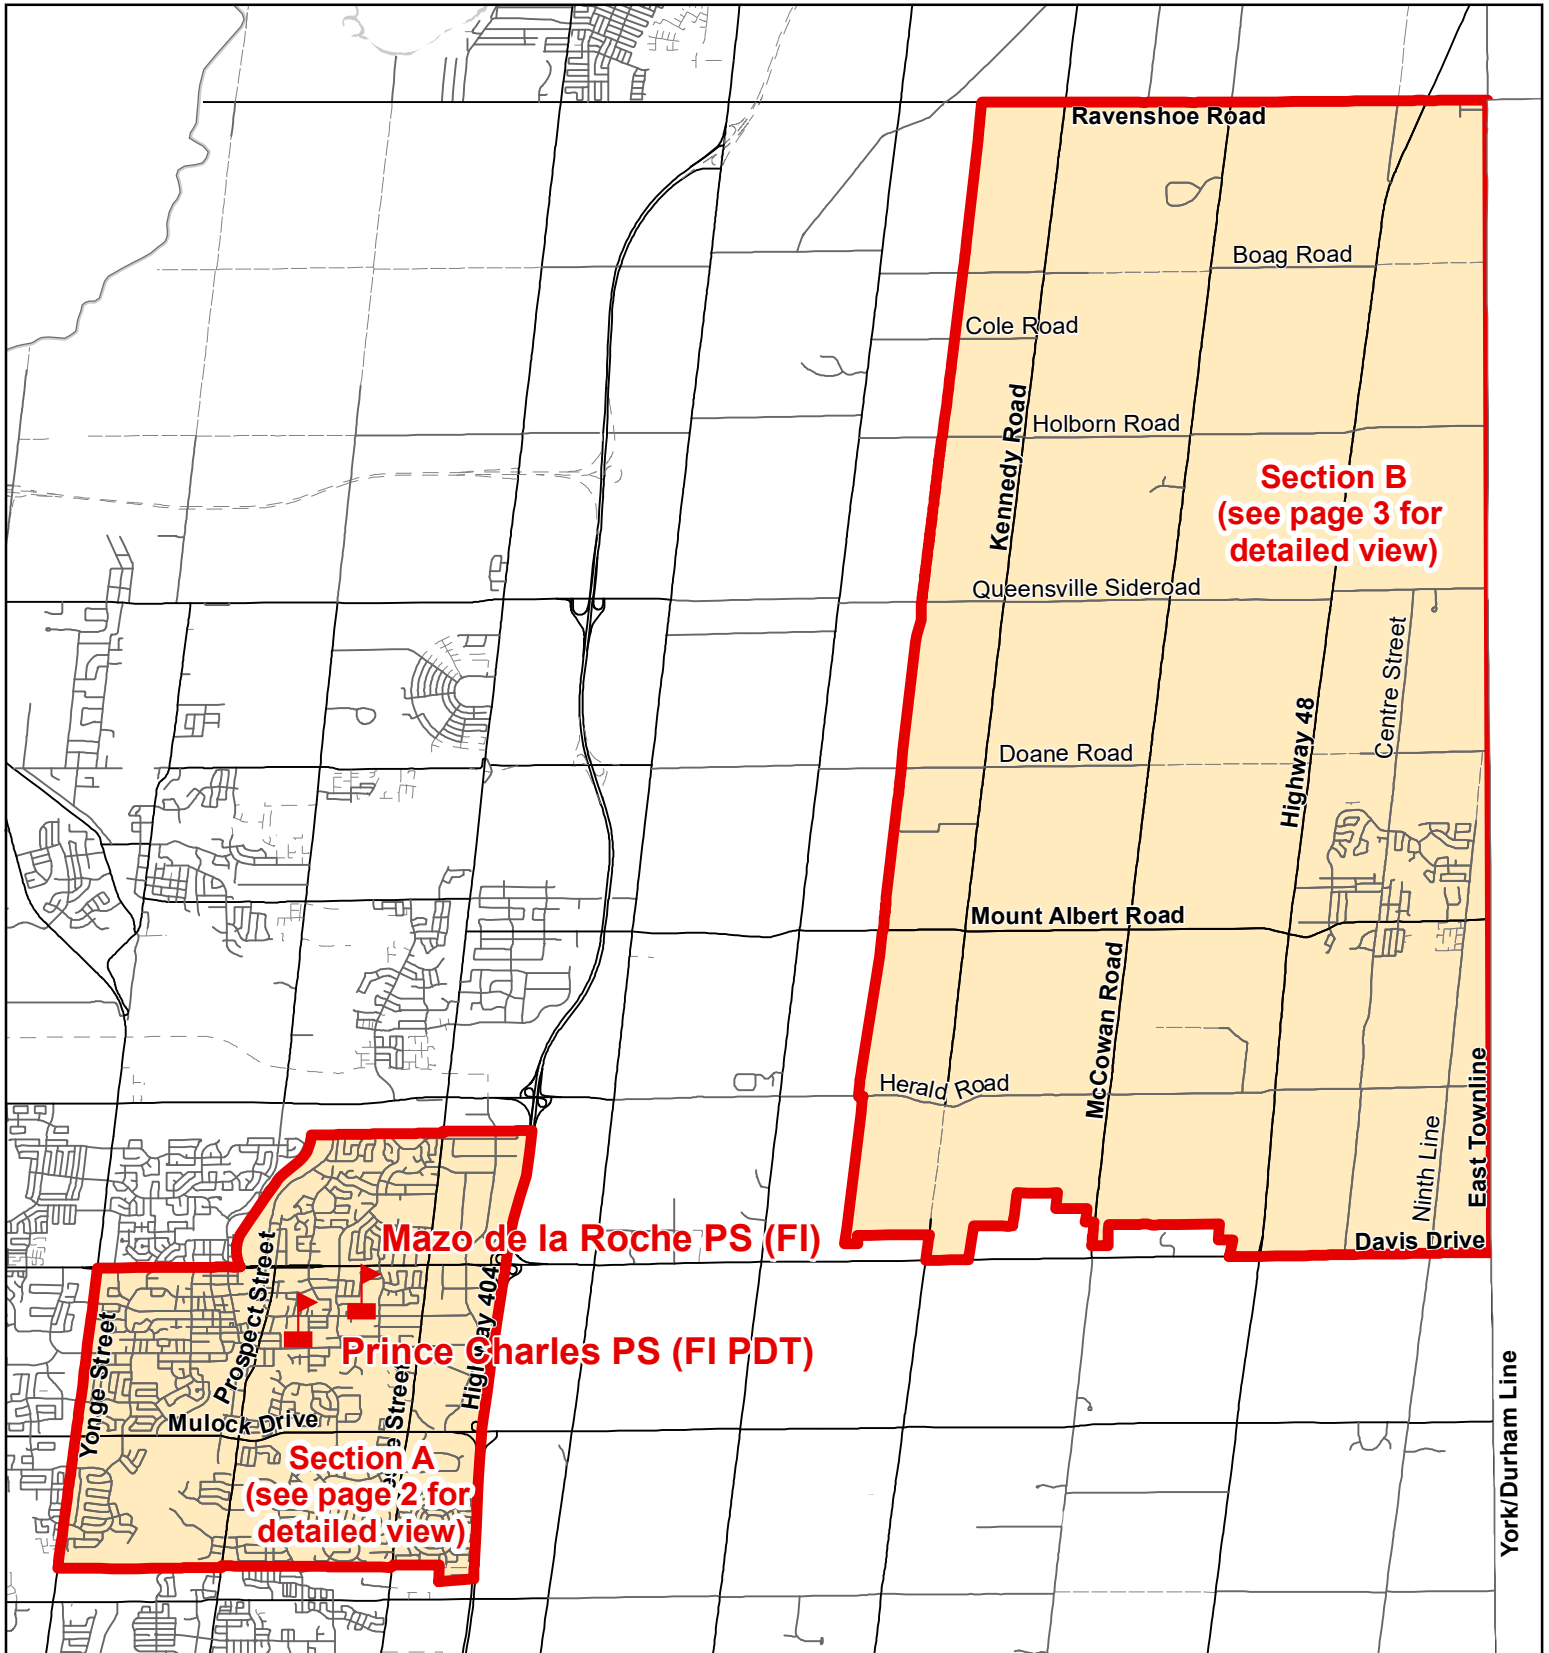

# Mazo de la Roche PS (Section A - B), Town of Newmarket (French Immersion)

**Legend**

 Elementary School	 School Boundary	 Urban Road
 Secondary School	 Holding Area	 Regional Road
	 Railway	 Proposed Road

**Notes**

PDT = Primary Dual Track  
 A complete list of feeder schools can be found at  
<http://www.yrdsb.ca/Programs/fi/Pages/Program-Locations.aspx>

Boundary Approved: March 2011 Map Updated: August 2019

# Mazo de la Roche PS (Section A), Town of Newmarket (French Immersion)

# Mazo de la Roche PS (Section B), Town of Newmarket (French Immersion)