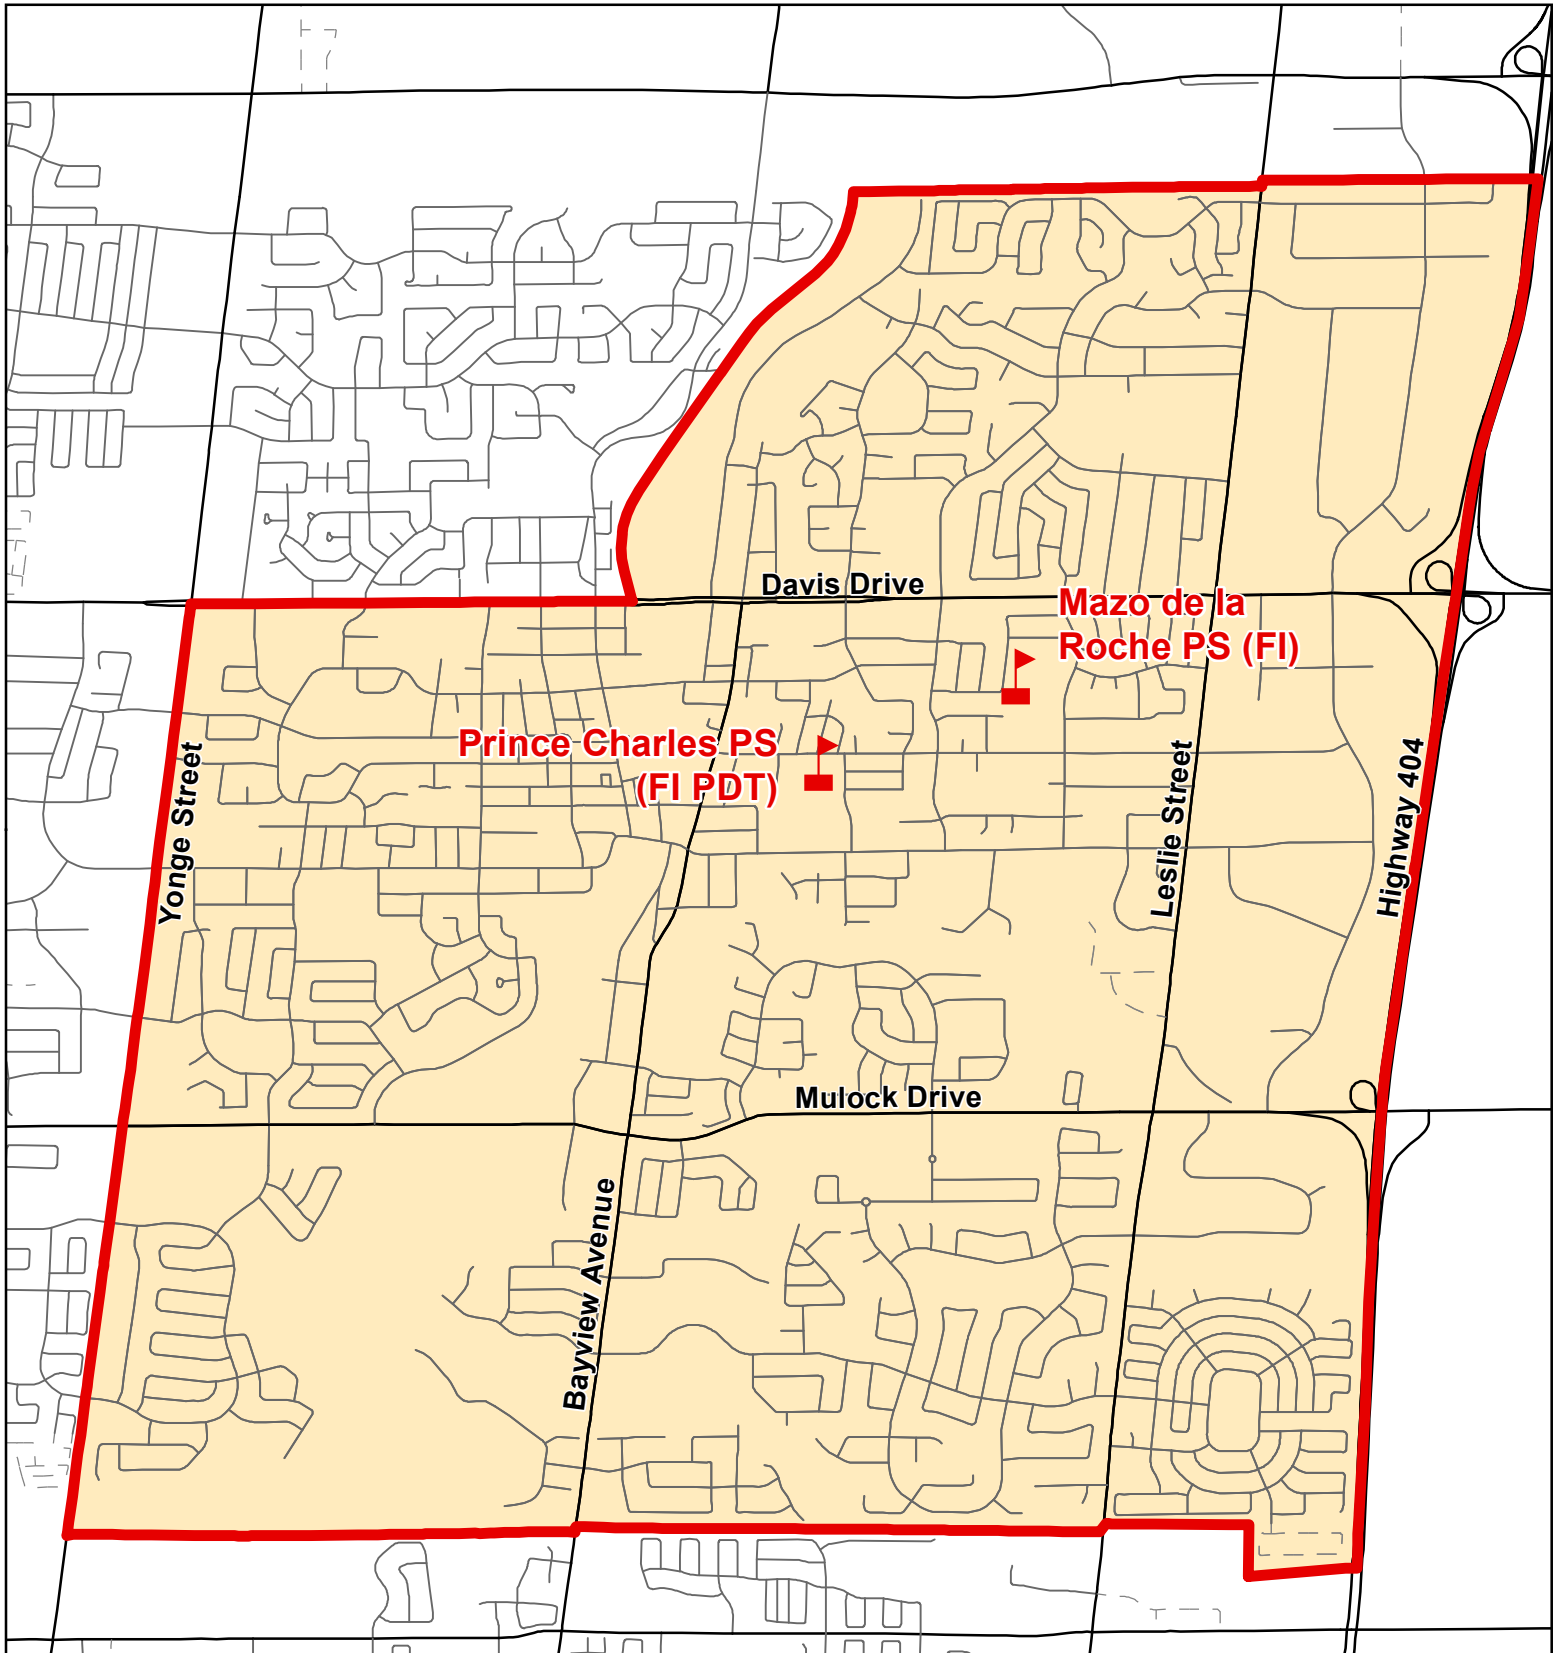

# Mazo de la Roche PS (Section A - B), Town of Newmarket (French Immersion)

**Legend**

 Elementary School	 School Boundary	 Urban Road
 Secondary School	 Holding Area	 Regional Road
	 Railway	 Proposed Road

**Notes**

PDT = Primary Dual Track  
 A complete list of feeder schools can be found at  
<http://www.yrdsb.ca/Programs/fi/Pages/Program-Locations.aspx>

Boundary Approved: March 2011 Map Updated: August 2019

# Mazo de la Roche PS (Section A), Town of Newmarket (French Immersion)

# Mazo de la Roche PS (Section B), Town of Newmarket (French Immersion)