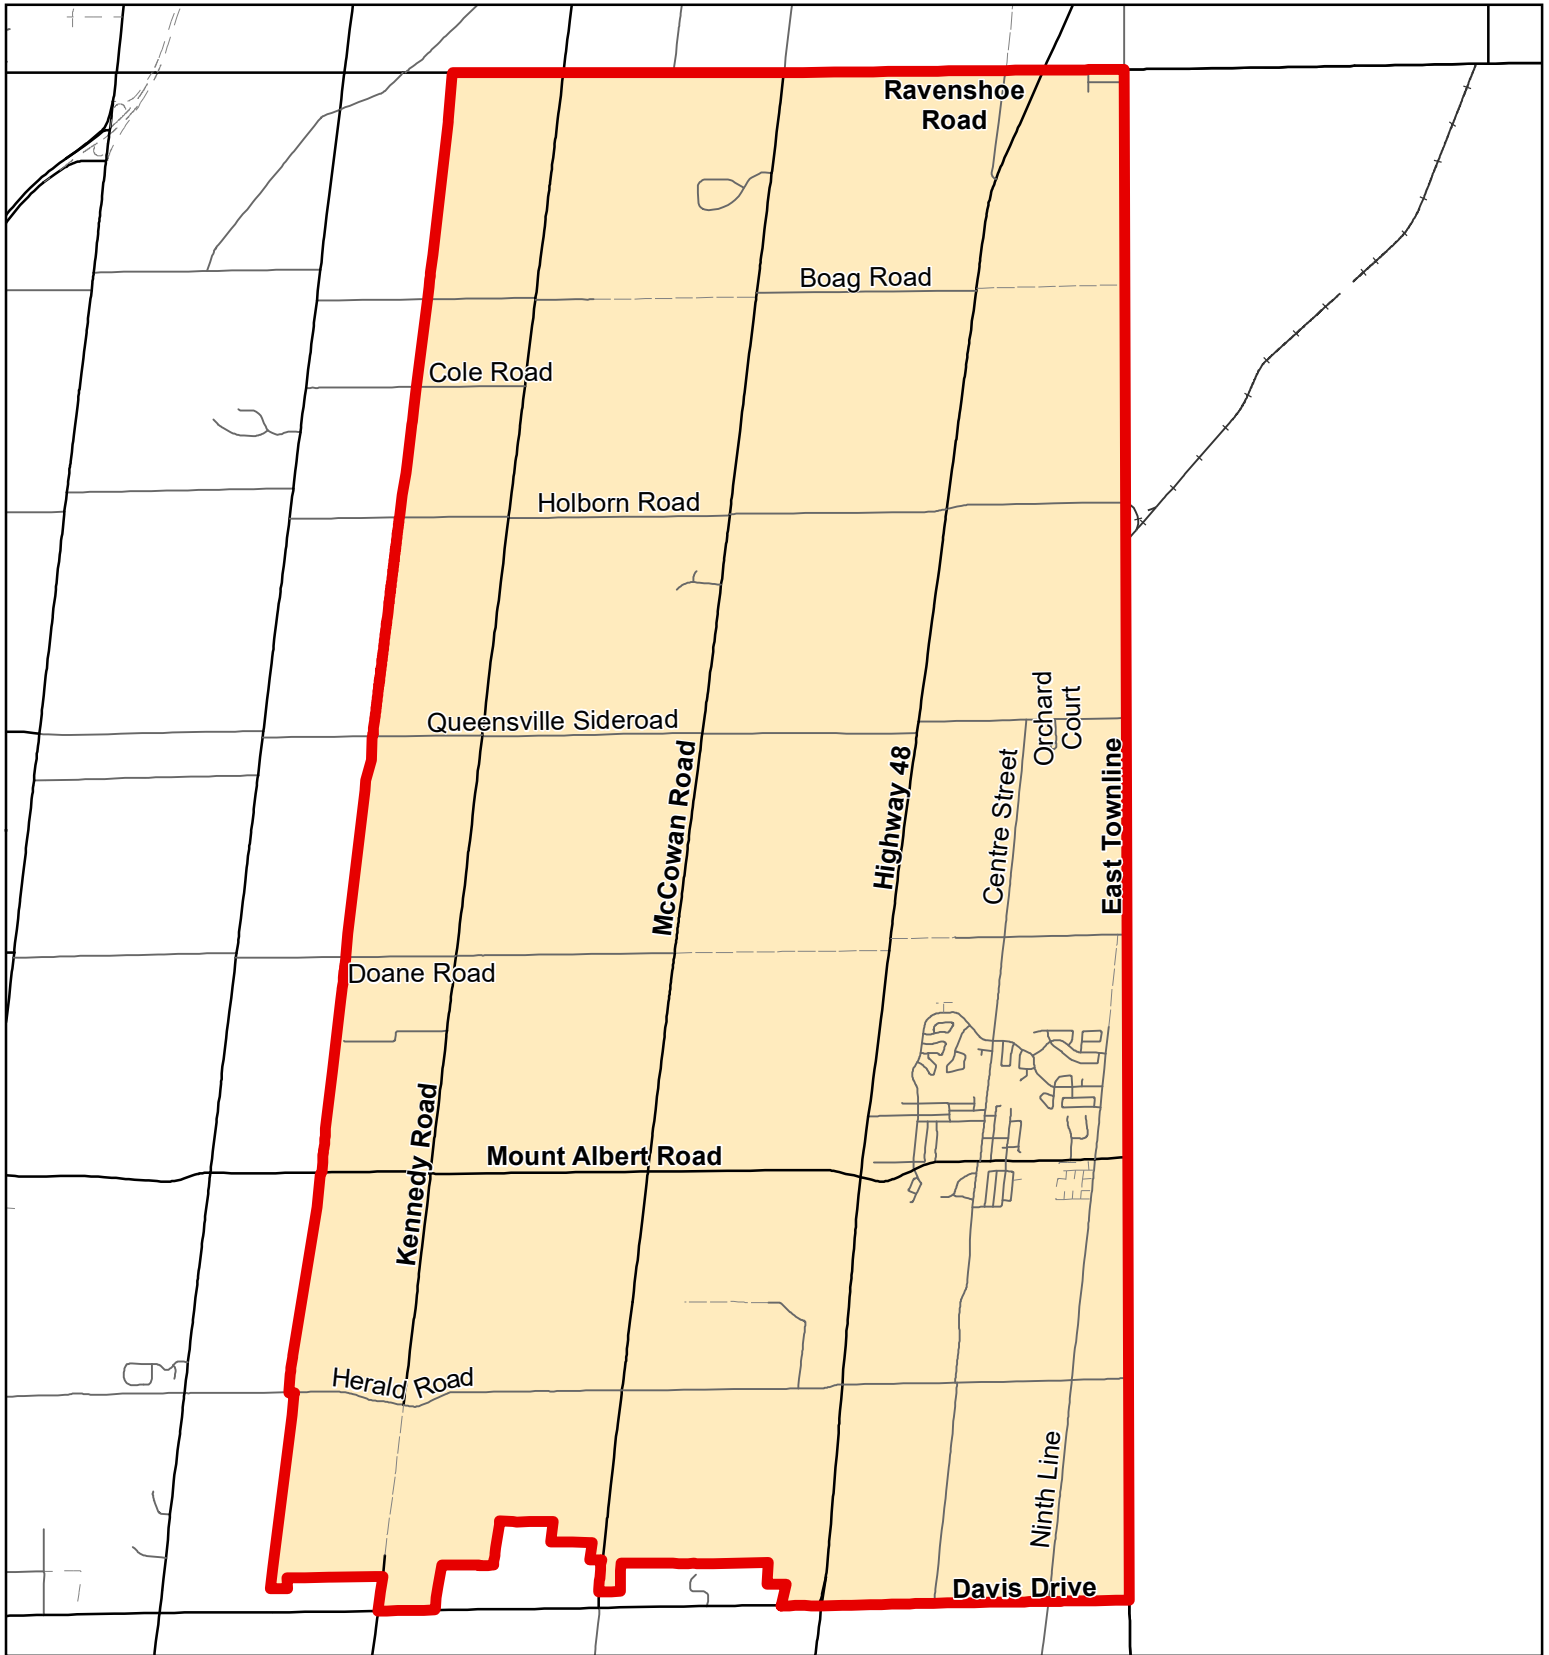

**Notes**

PDT = Primary Dual Track  
 A complete list of feeder schools can be found at  
<http://www.yrdsb.ca/Programs/fi/Pages/Program-Locations.aspx>

Boundary Approved: March 2011 Map Updated: August 2019

### Legend

- |   |                   |   |                 |   |               |
|---|-------------------|---|-----------------|---|---------------|
|    | Elementary School |  | School Boundary |  | Urban Road    |
|    | Secondary School  |  | Holding Area    |  | Regional Road |
|  | Railway           |  | Proposed Road   |   |               |

### Notes

PDT = Primary Dual Track  
 A complete list of feeder schools can be found at  
<http://www.yrdsb.ca/Programs/fi/Pages/Program-Locations.aspx>

Boundary Approved: March 2011

Map Updated: August 2019

# Mazo de la Roche PS (Section B), Town of Newmarket (French Immersion)