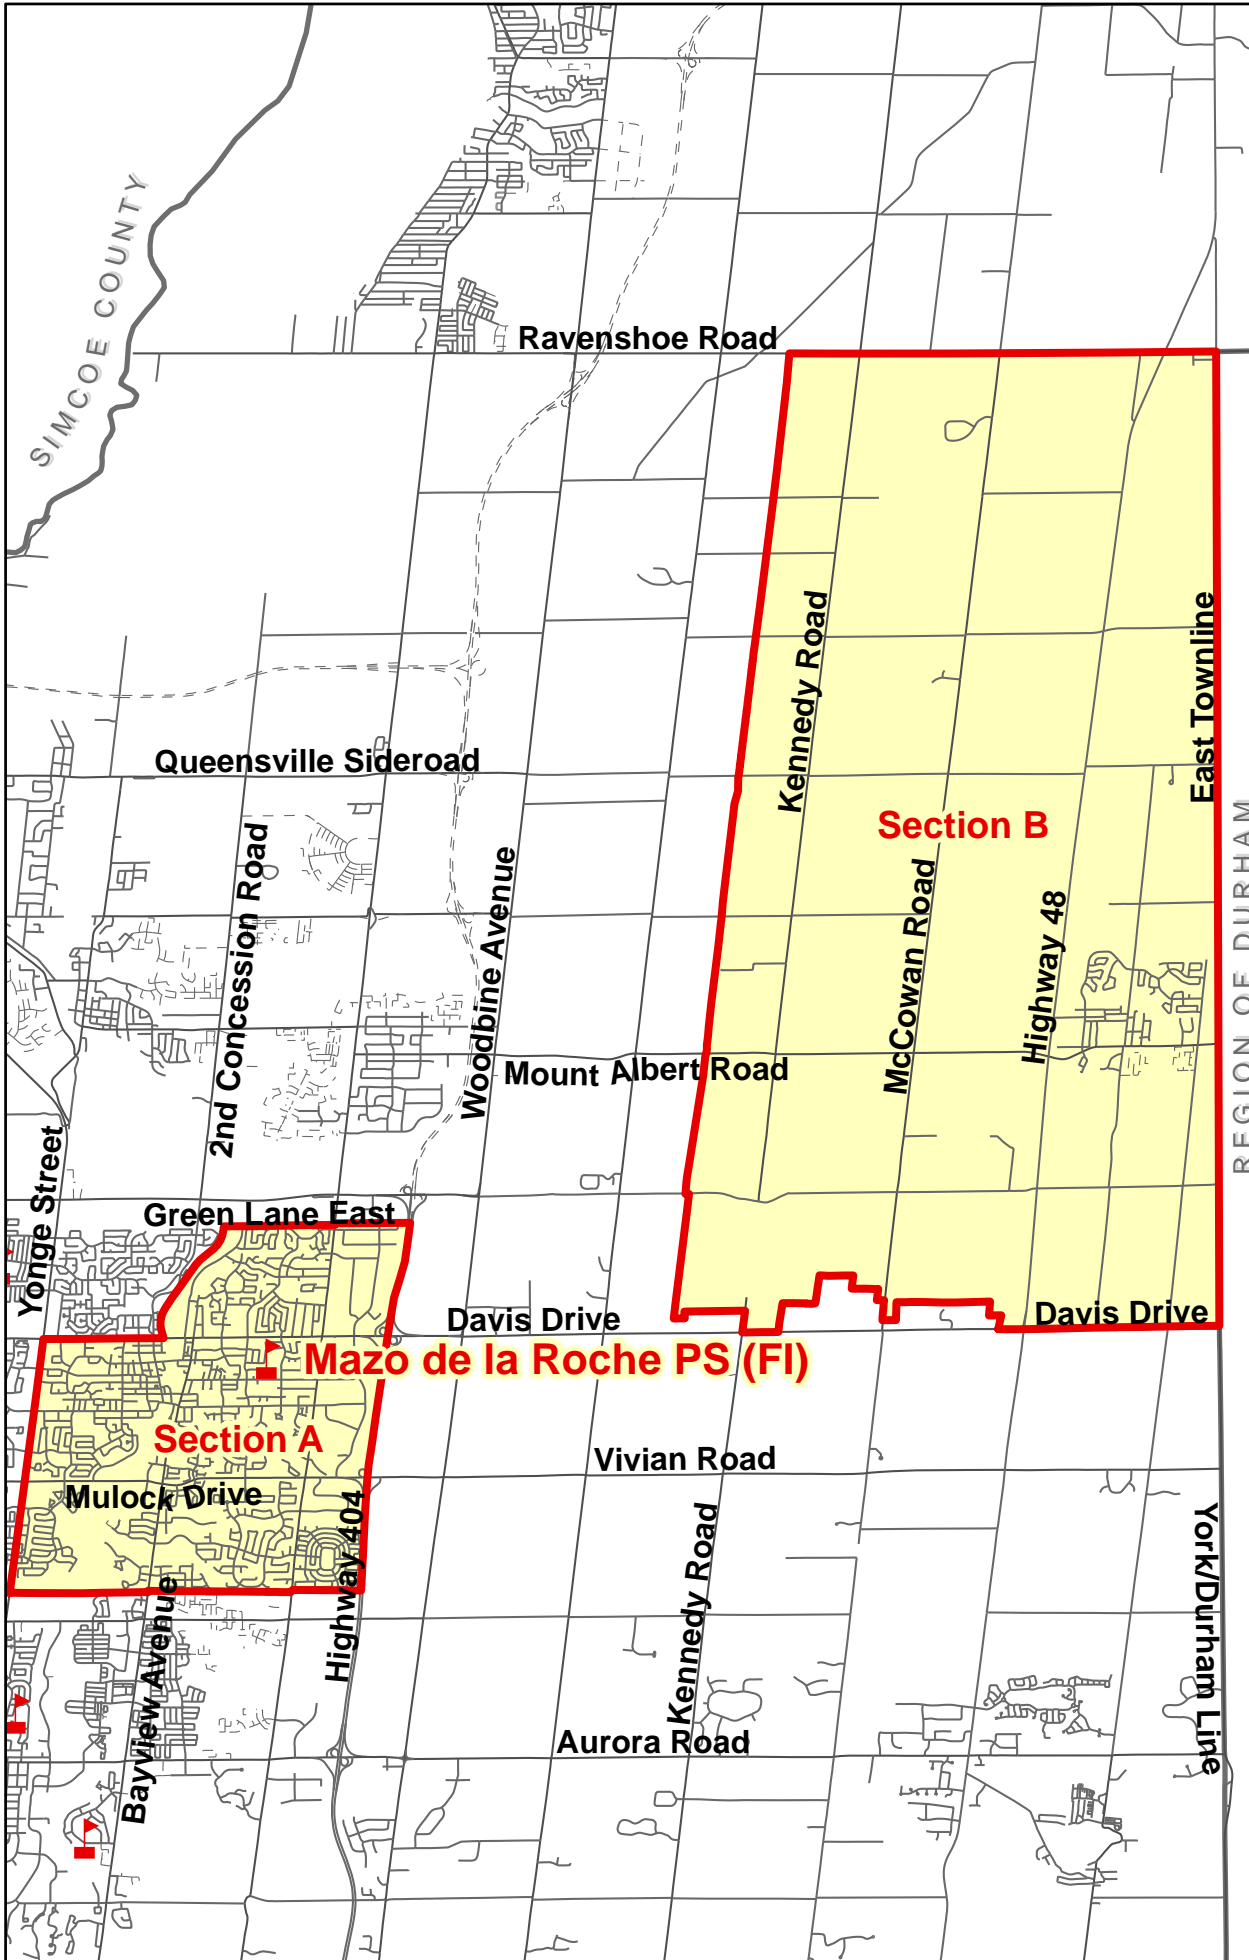

# Mazo de la Roche PS (French Immersion), Town of Newmarket

**Legend**

- Elementary School
- Secondary School
- School Boundary
- Parcel
- Road
- Proposed Road
- Railway
- Creek/River
- Holding Area

**Elementary FI School Boundaries**

**Notes**

For students residing in the following boundaries:

- Armitage Village PS
- Bogart PS
- Glen Cedar PS
- JLR Bell PS
- Meadowbrook PS
- Robert Munsch PS/
- Mount Albert PS
- Prince Charles PS
- Rogers PS
- Stonehaven ES
- Stuart Scott PS
- Unnamed ES (Newmarket SE)

Boundary Approved: March 2011  
 Map Updated: June 2014