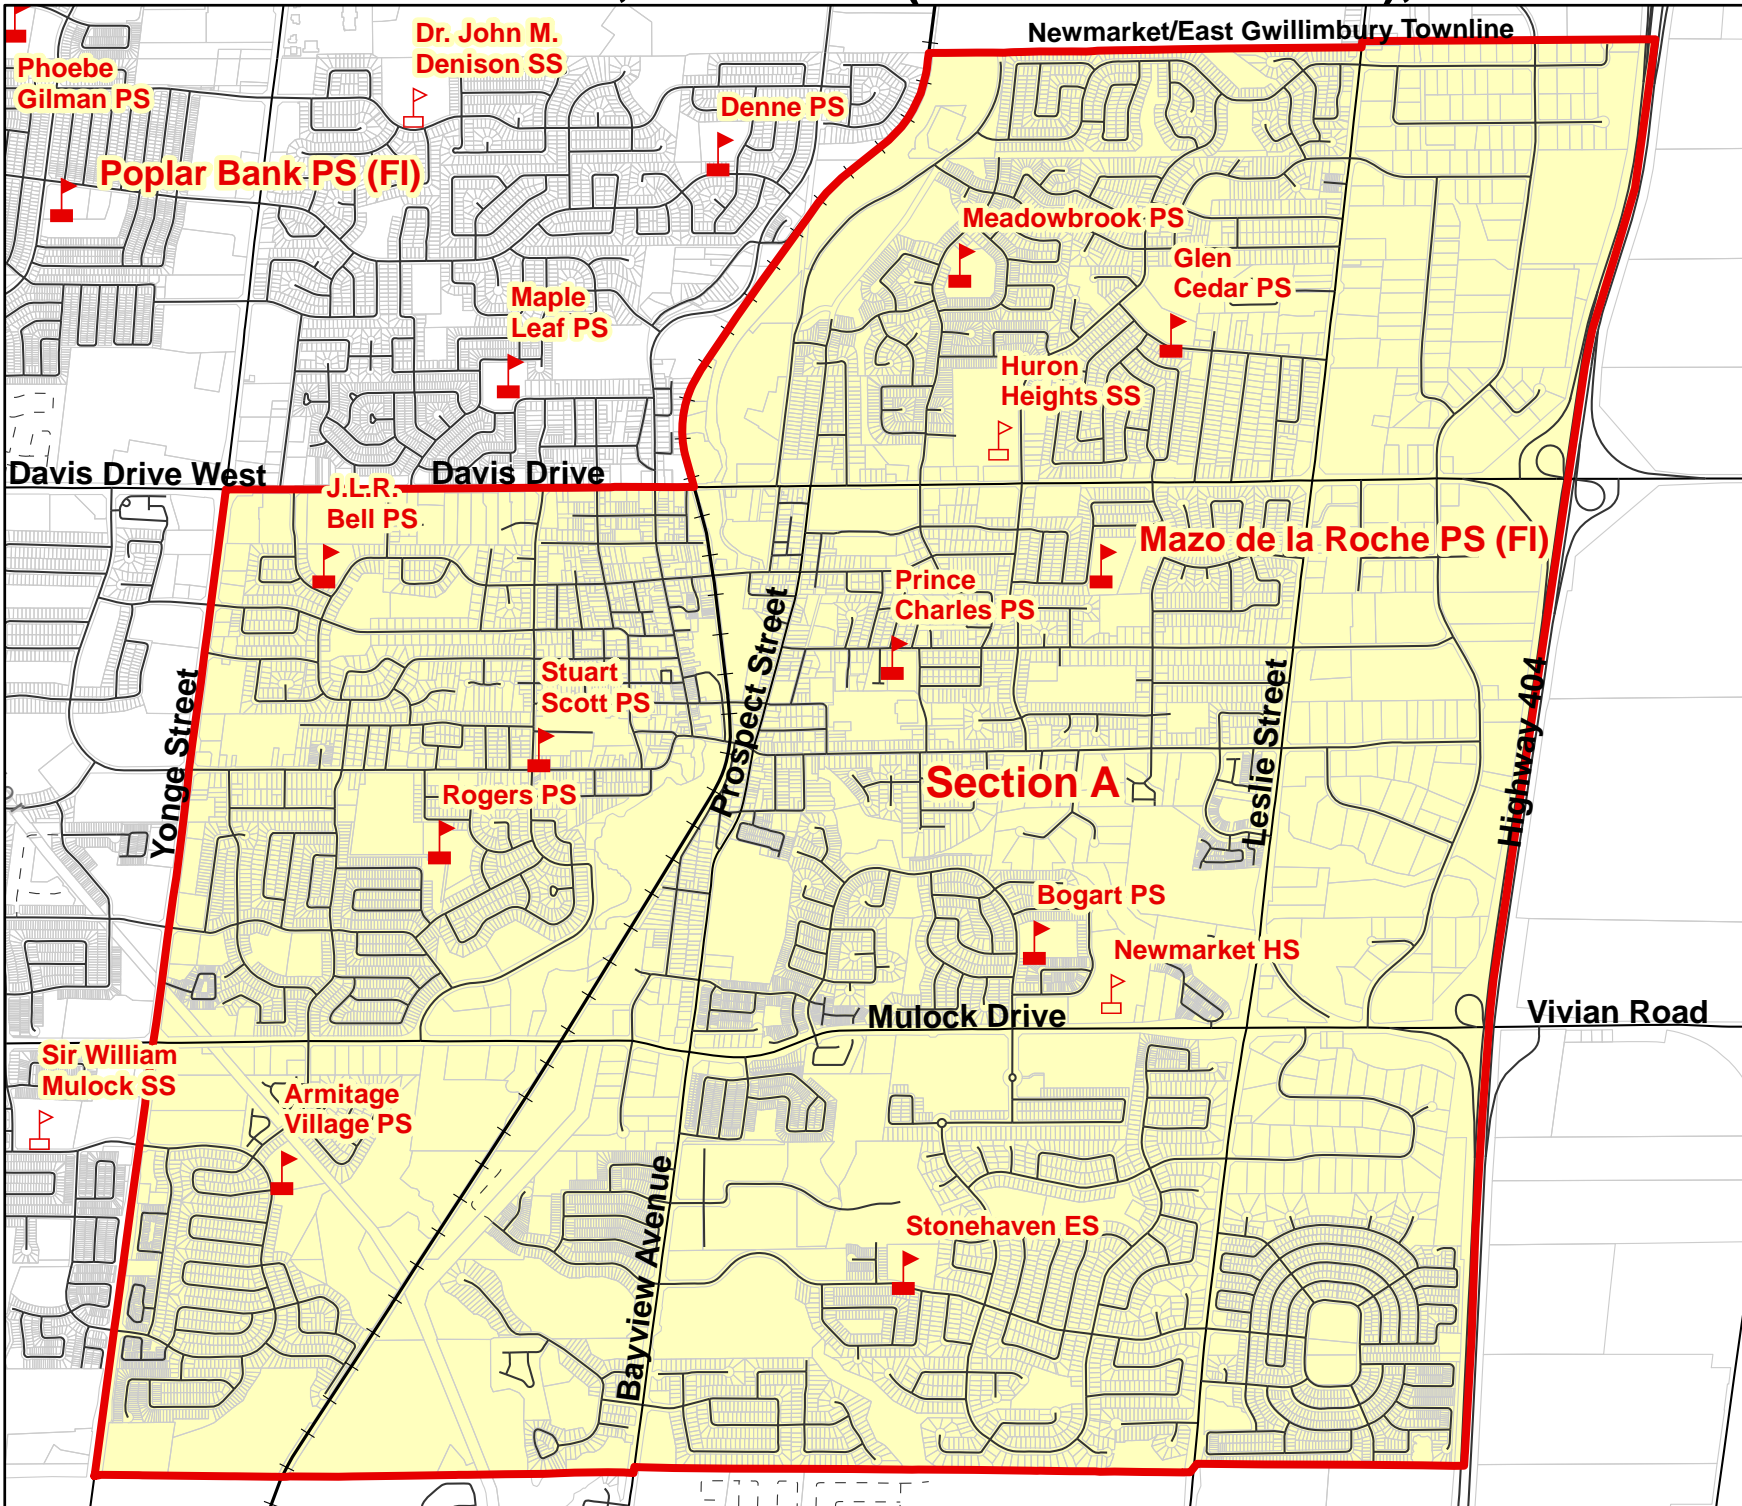

**Notes**

For students residing in the following boundaries:

- Armitage Village PS
- Bogart PS
- Glen Cedar PS
- JLR Bell PS
- Meadowbrook PS
- Robert Munsch PS/
- Mount Albert PS
- Prince Charles PS
- Rogers PS
- Stonehaven ES
- Stuart Scott PS
- Unnamed ES (Newmarket SE)

Boundary Approved: March 2011  
 Map Updated: June 2014

# Mazo de la Roche PS, Section A (French Immersion), Town of Newmarket

**Legend**

- Elementary School
- Secondary School
- School Boundary
- Parcel
- Road
- Proposed Road
- Railway
- Creek/River
- Holding Area