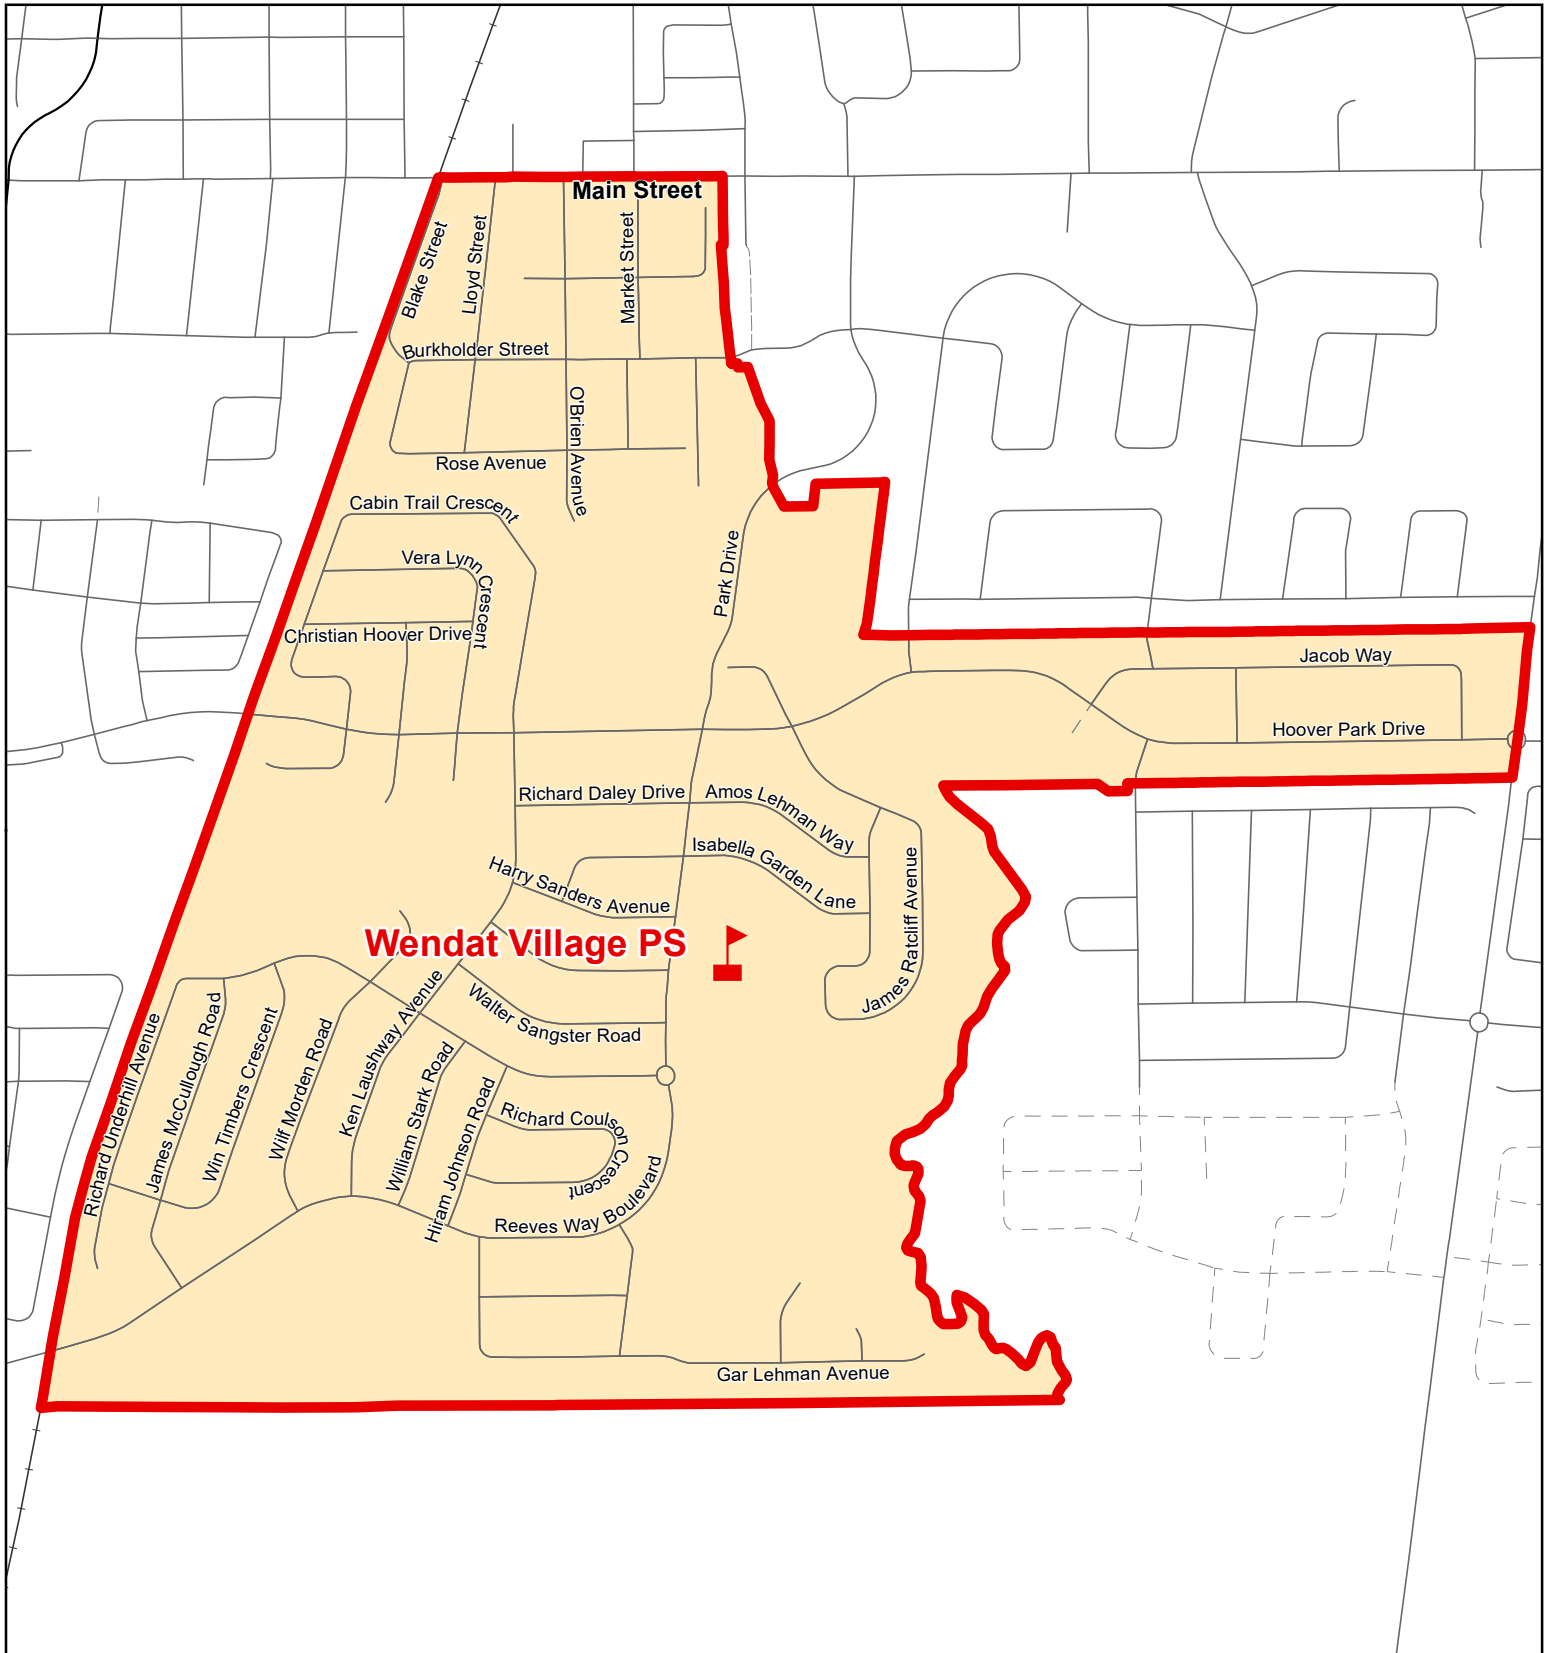

Wendat Village PS, Town of Whitchurch-Stouffville

Legend

-  Elementary School
-  School Boundary
-  Urban Road
-  Secondary School
-  Holding Area
-  Regional Road
-  Railway
-  Proposed Road

Notes

Boundary Approved: November 2006

Map Updated: August 2019