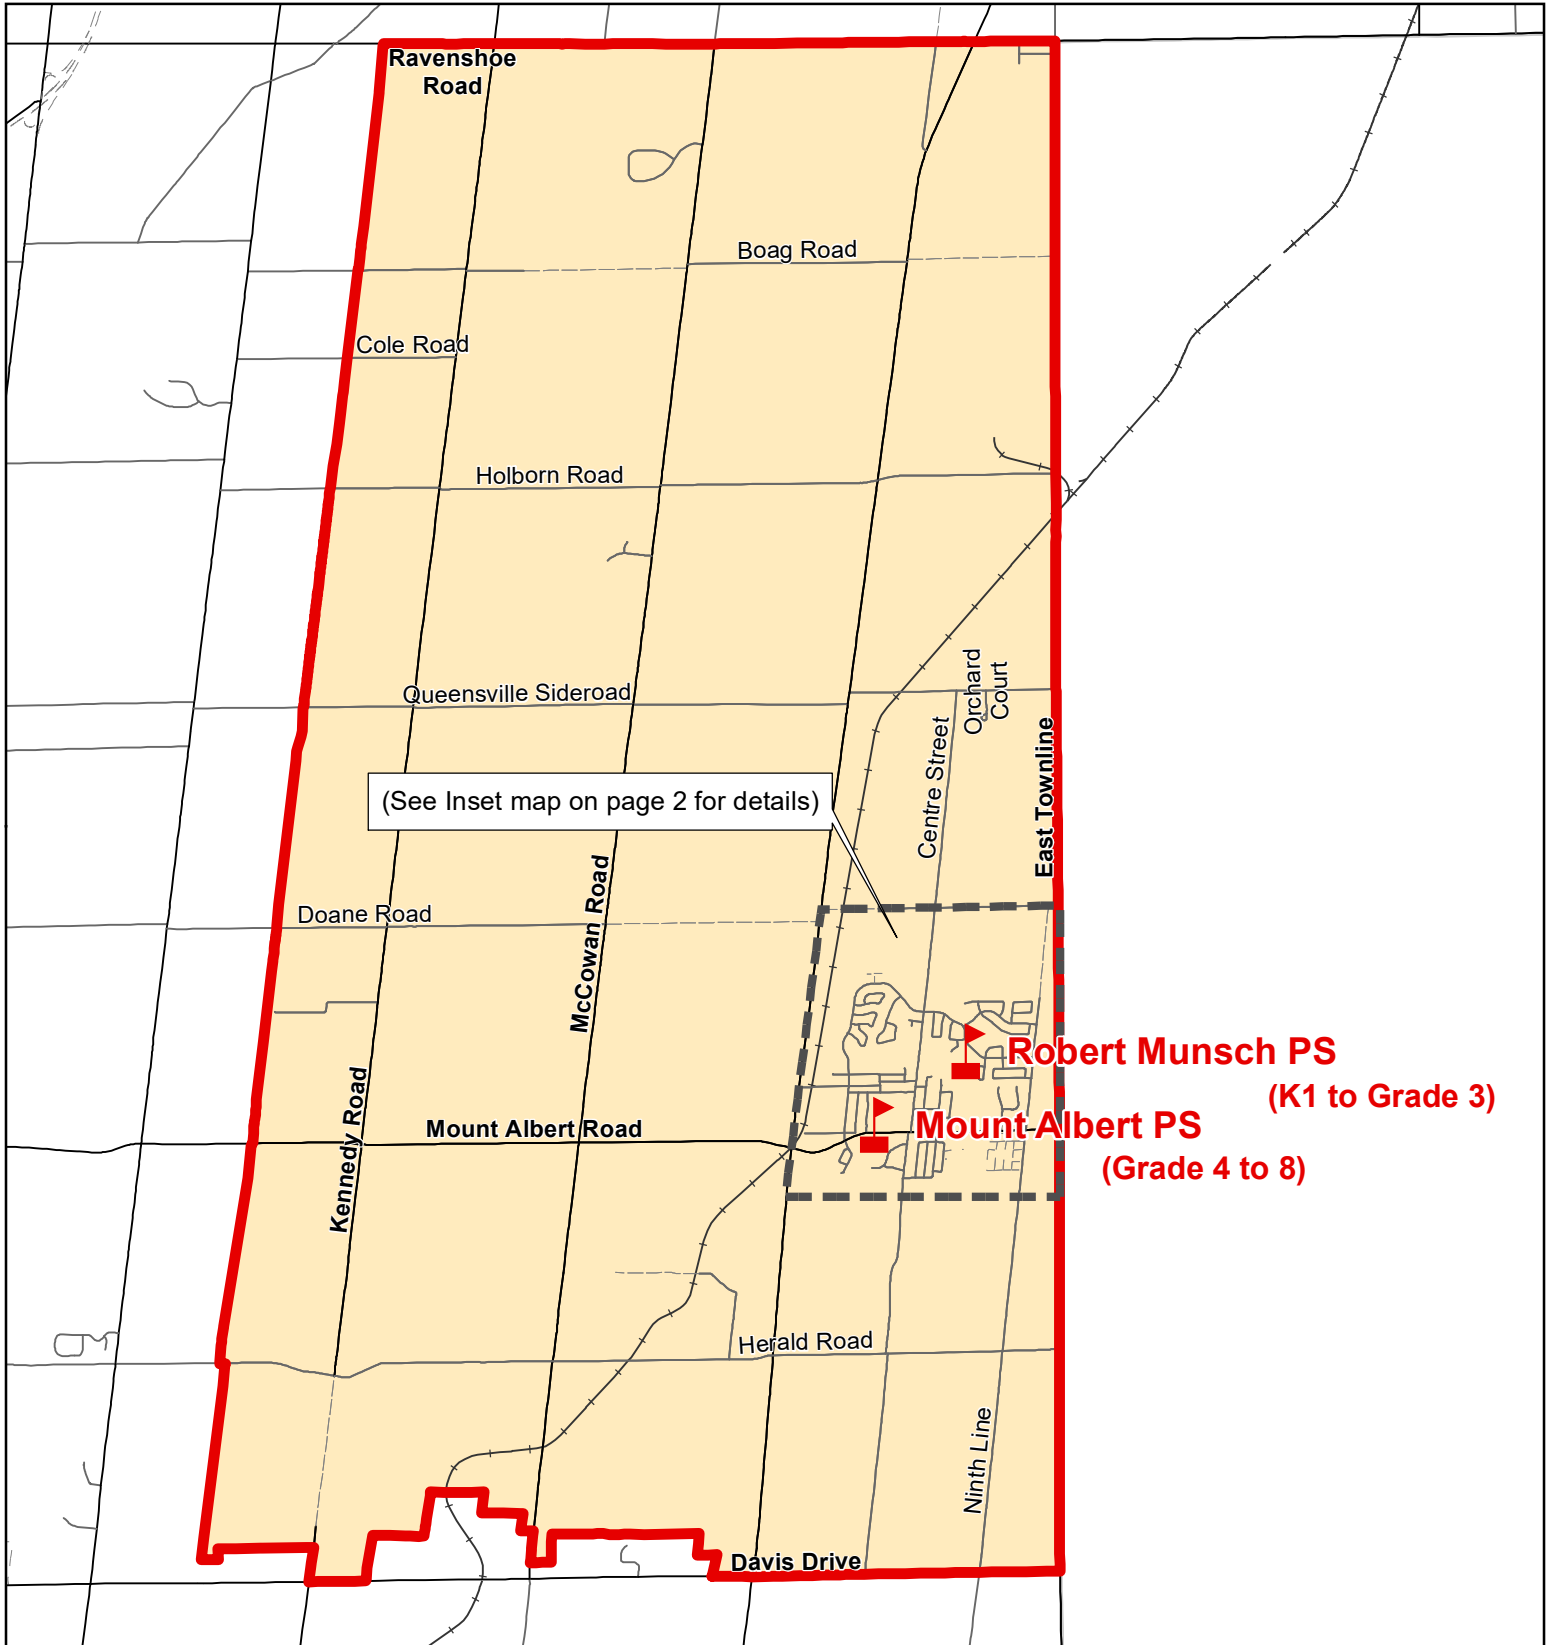

Robert Munsch PS / Mount Albert PS, Town of East Gwillimbury

Legend

 Elementary School	 School Boundary	 Urban Road
 Secondary School	 Holding Area	 Regional Road
 Railway	 Proposed Road	

Notes

Robert Munsch PS and Mount Albert PS share the same elementary boundary.

Boundary Approved: 1997

Map Updated: August 2019

Robert Munsch PS / Mount Albert PS (Inset Map), Town of East Gwillimbury

Legend

- | | | | | | |
|-------------------------------------------------------------------------------------|-------------------|-------------------------------------------------------------------------------------|-----------------|-------------------------------------------------------------------------------------|---------------|
|  | Elementary School |  | School Boundary |  | Urban Road |
|  | Secondary School |  | Holding Area |  | Regional Road |
|  | Railway |  | Proposed Road | | |

Notes

Robert Munsch PS and Mount Albert PS share the same elementary boundary.

Boundary Approved: 1997

Map Updated: August 2019