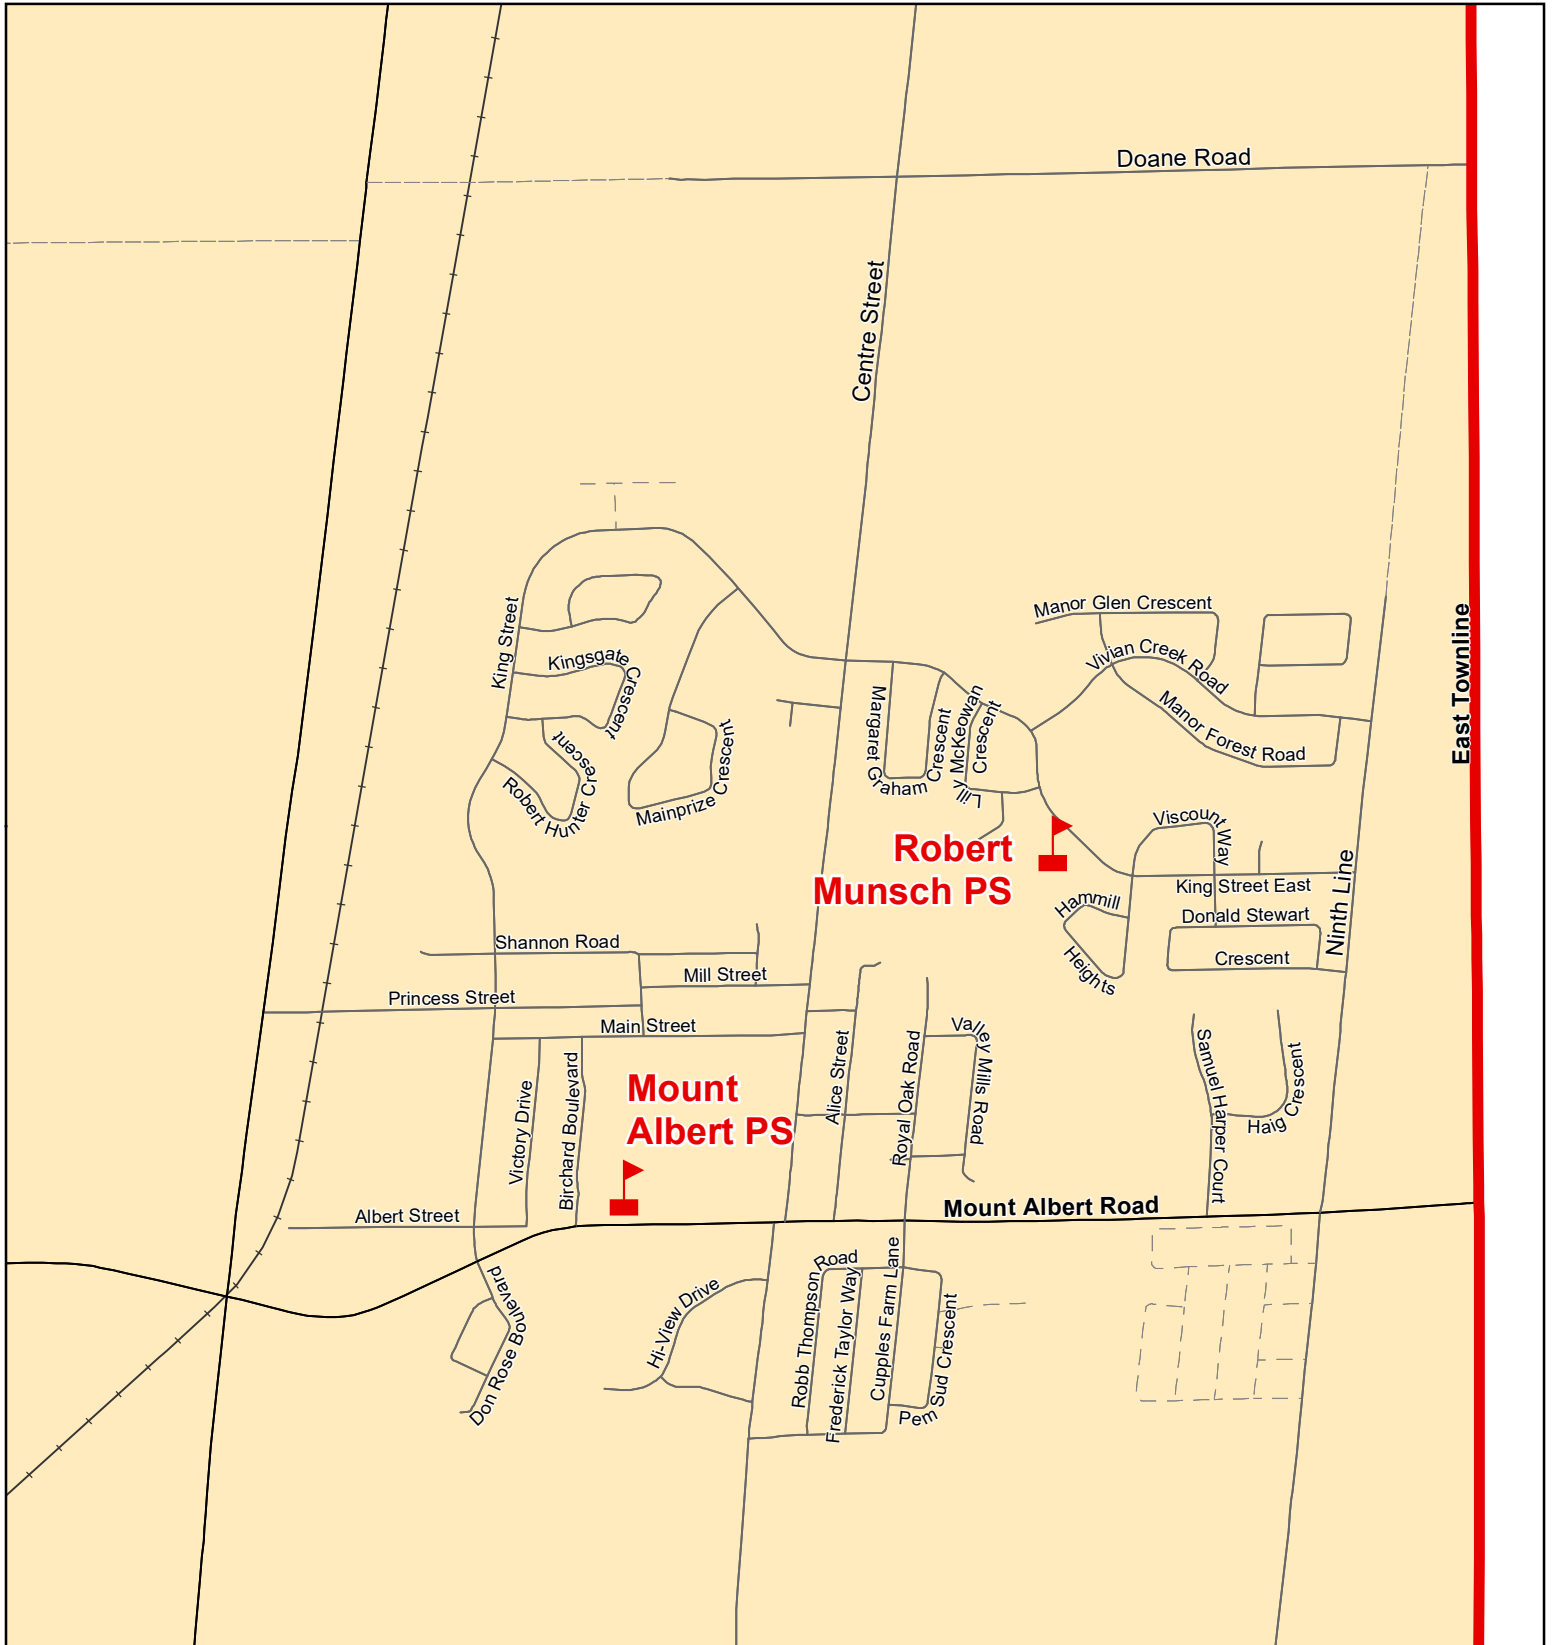

Robert Munsch PS / Mount Albert PS, Town of East Gwillimbury

Legend

 Elementary School	 School Boundary	 Urban Road
 Secondary School	 Holding Area	 Regional Road
 Railway	 Proposed Road	

Notes

Robert Munsch PS and Mount Albert PS share the same elementary boundary.

Boundary Approved: 1997

Map Updated: August 2019

Robert Munsch PS / Mount Albert PS (Inset Map), Town of East Gwillimbury

Legend

- | | | | | | |
|-------------------------------------------------------------------------------------|-------------------|-------------------------------------------------------------------------------------|-----------------|-------------------------------------------------------------------------------------|---------------|
|  | Elementary School |  | School Boundary |  | Urban Road |
|  | Secondary School |  | Holding Area |  | Regional Road |
|  | Railway |  | Proposed Road | | |

Notes

Robert Munsch PS and Mount Albert PS share the same elementary boundary.

Boundary Approved: 1997

Map Updated: August 2019