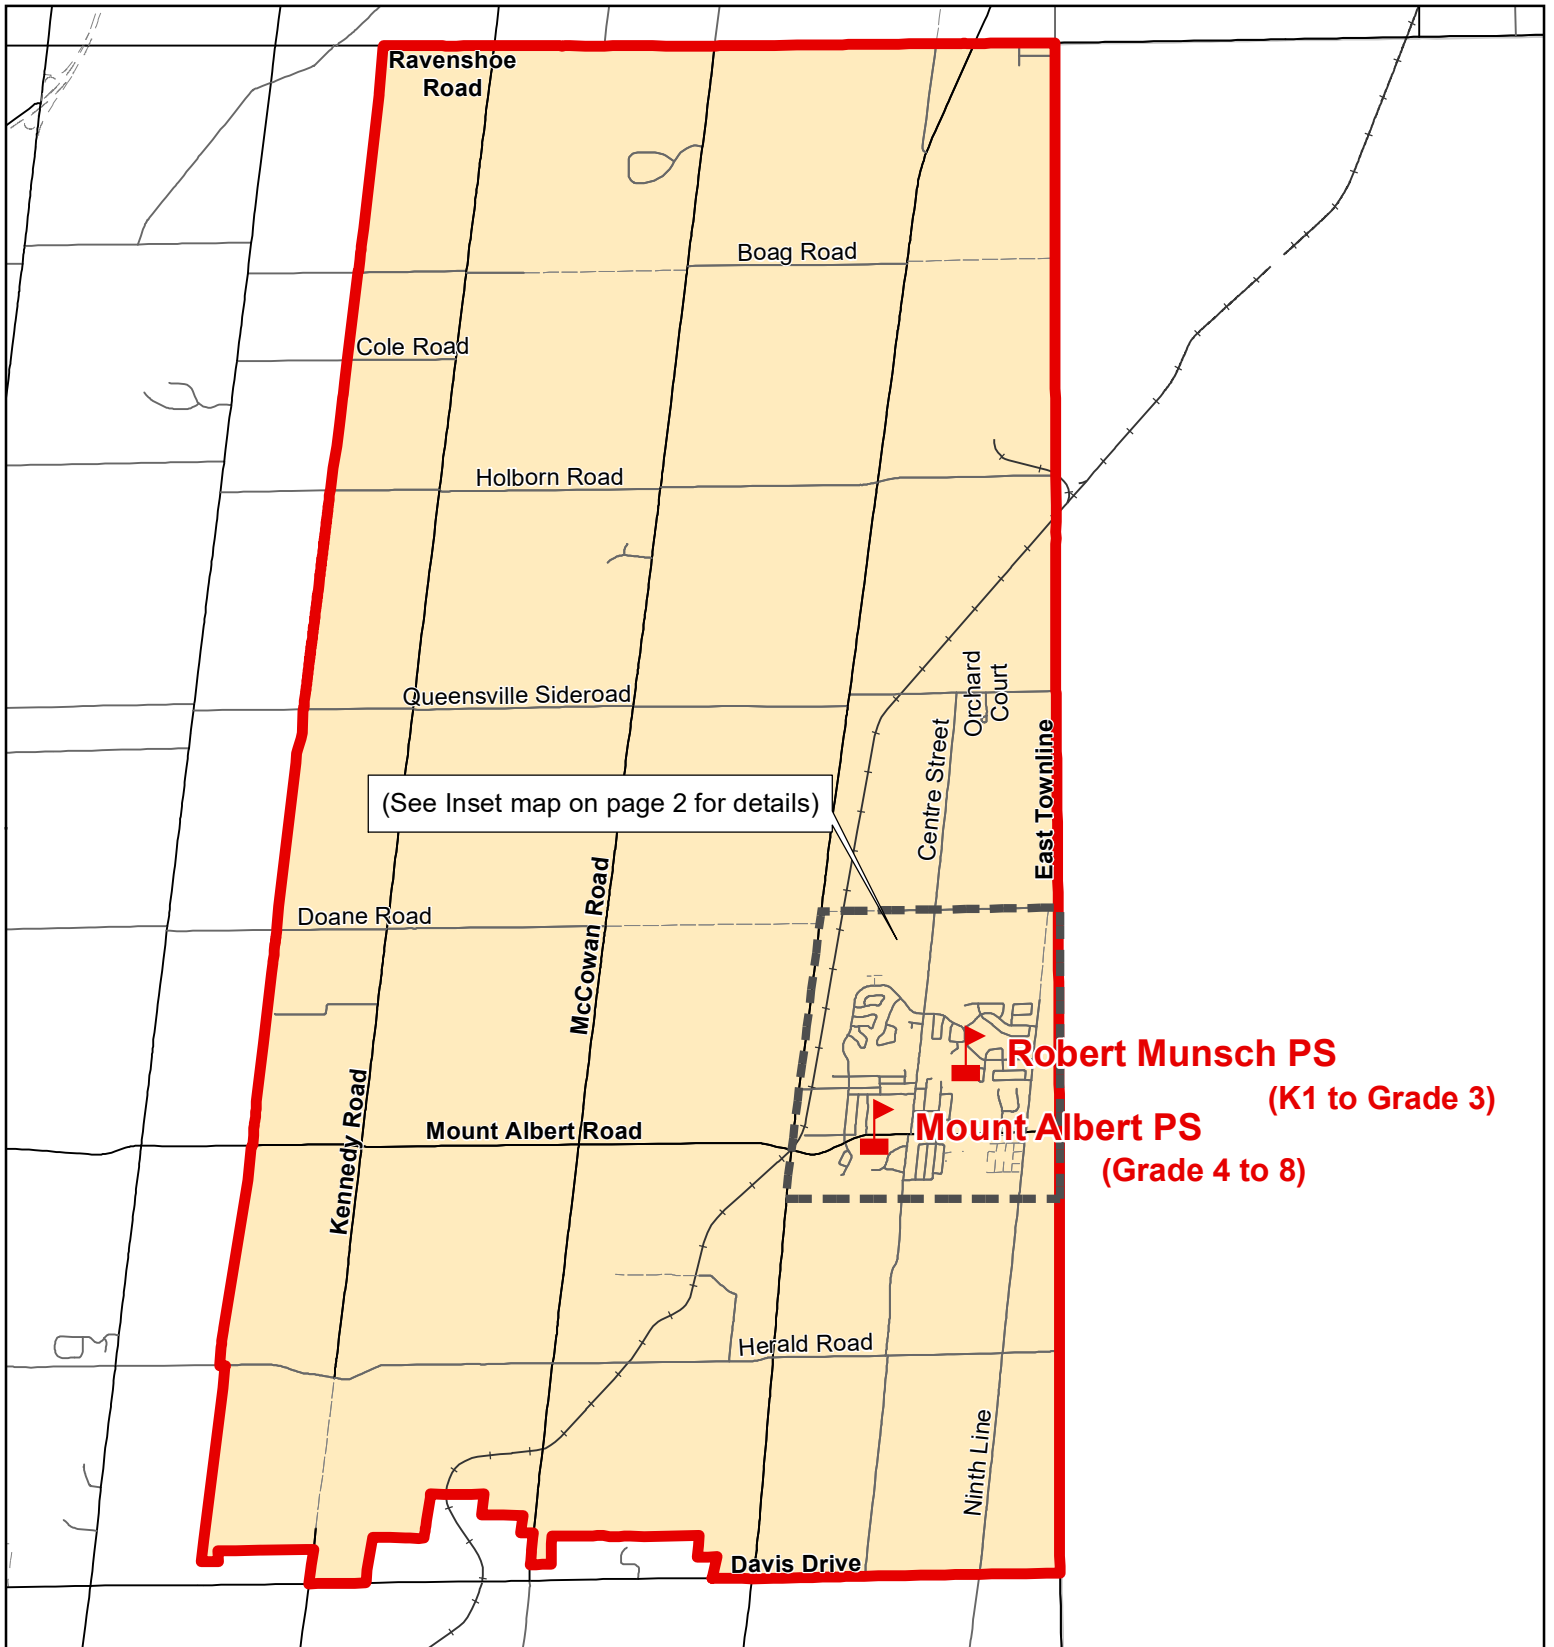

# Robert Munsch PS / Mount Albert PS, Town of East Gwillimbury

**Robert Munsch PS**  
(K1 to Grade 3)

**Mount Albert PS**  
(Grade 4 to 8)

**Legend**

	Elementary School		School Boundary		Urban Road
	Secondary School		Holding Area		Regional Road
			Railway		Proposed Road

**Notes**

Robert Munsch PS and Mount Albert PS share the same elementary boundary.

**Boundary Approved: 1997**

**Map Updated: August 2019**

# Robert Munsch PS / Mount Albert PS (Inset Map), Town of East Gwillimbury

### Notes

Robert Munsch PS and Mount Albert PS share the same elementary boundary.

Boundary Approved: 1997

Map Updated: August 2019