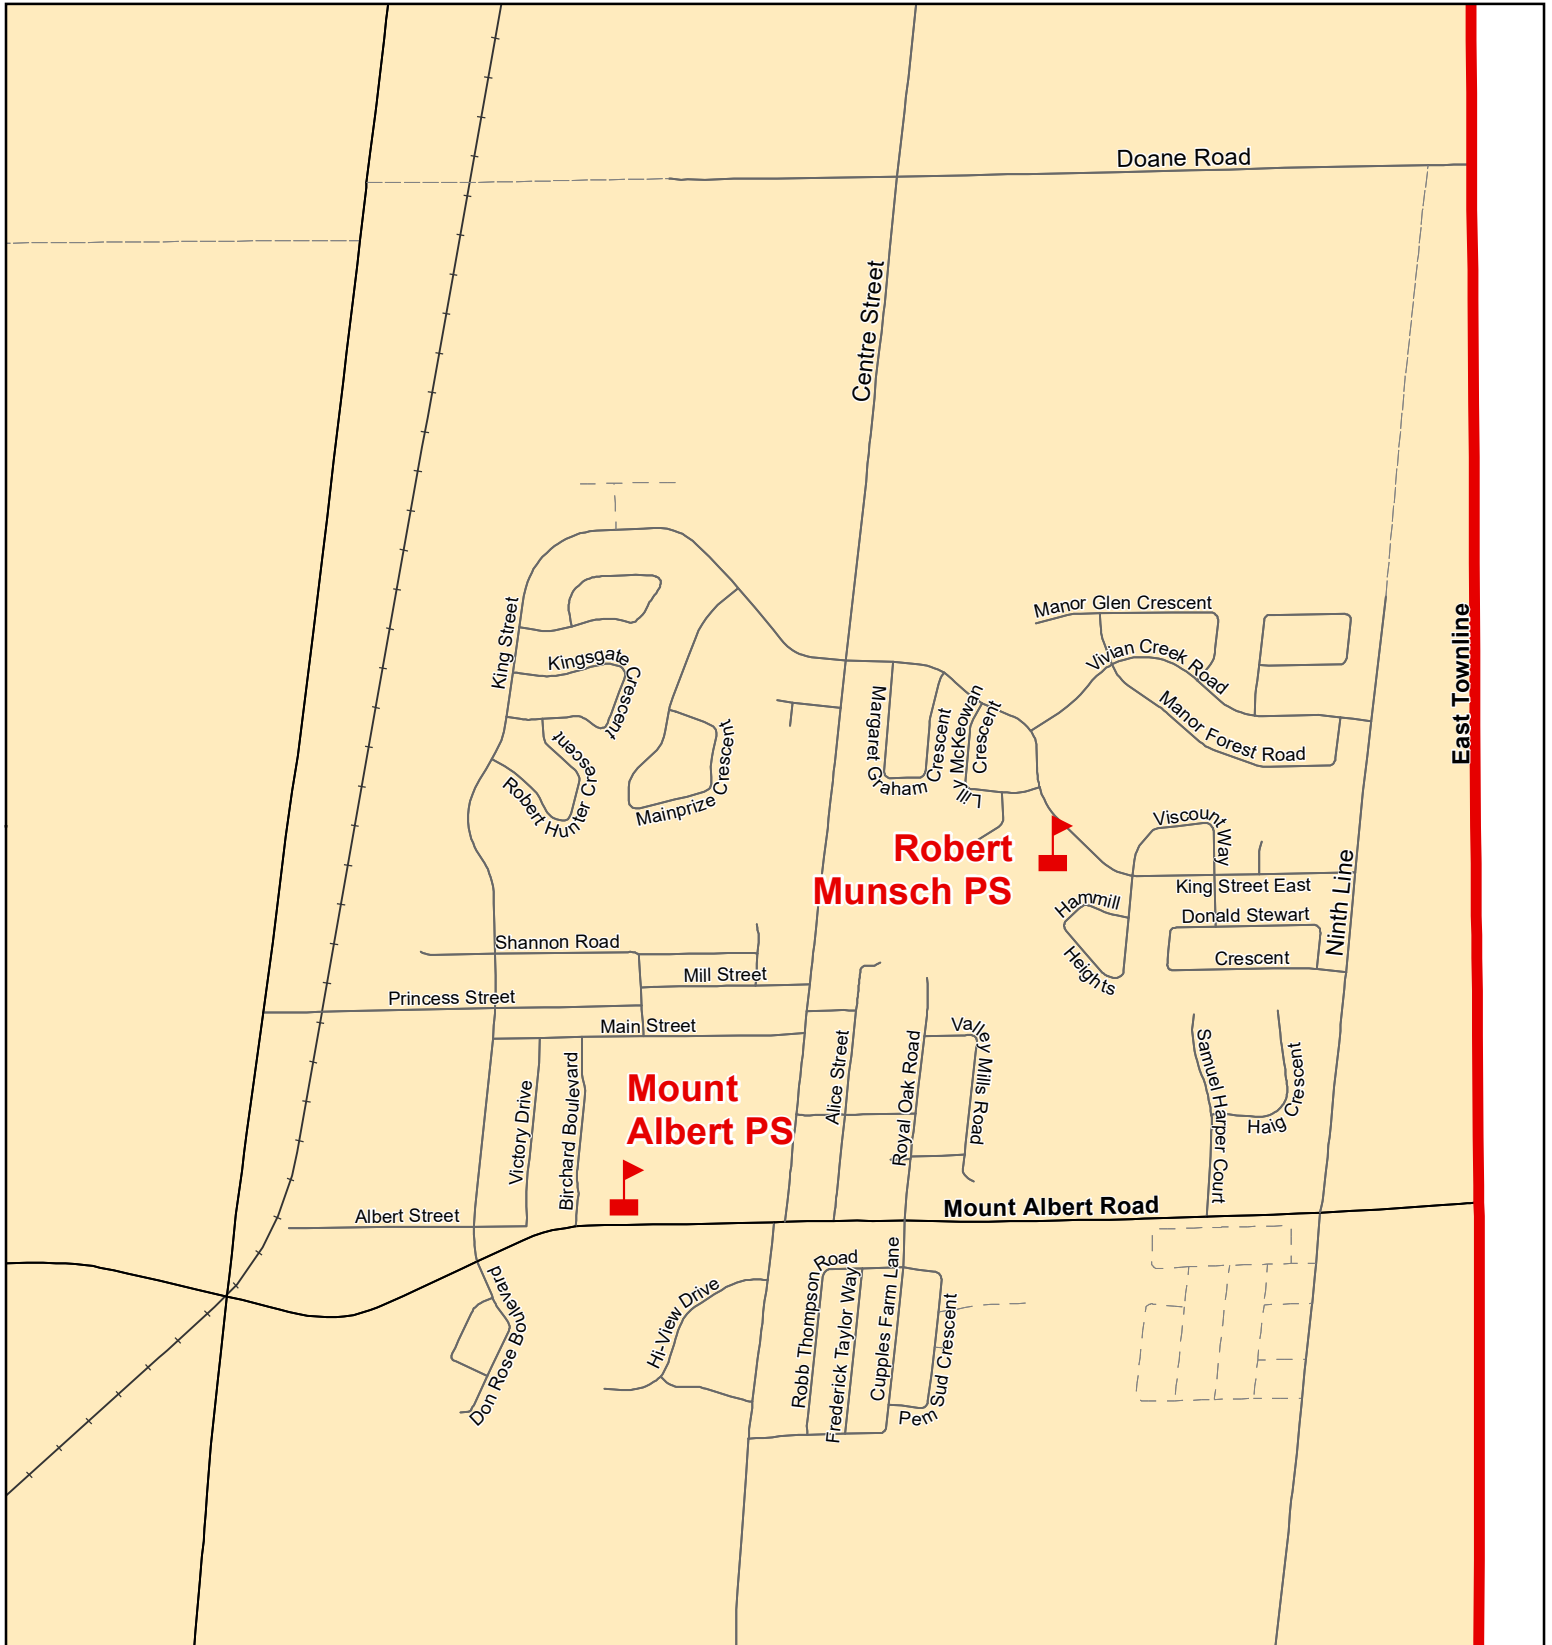

# Robert Munsch PS / Mount Albert PS, Town of East Gwillimbury

**Robert Munsch PS**  
(K1 to Grade 3)

**Mount Albert PS**  
(Grade 4 to 8)

**Legend**

	Elementary School		School Boundary		Urban Road
	Secondary School		Holding Area		Regional Road
			Railway		Proposed Road

**Notes**

Robert Munsch PS and Mount Albert PS share the same elementary boundary.

**Boundary Approved: 1997**

**Map Updated: August 2019**

# Robert Munsch PS / Mount Albert PS (Inset Map), Town of East Gwillimbury

### Notes

Robert Munsch PS and Mount Albert PS share the same elementary boundary.

Boundary Approved: 1997

Map Updated: August 2019