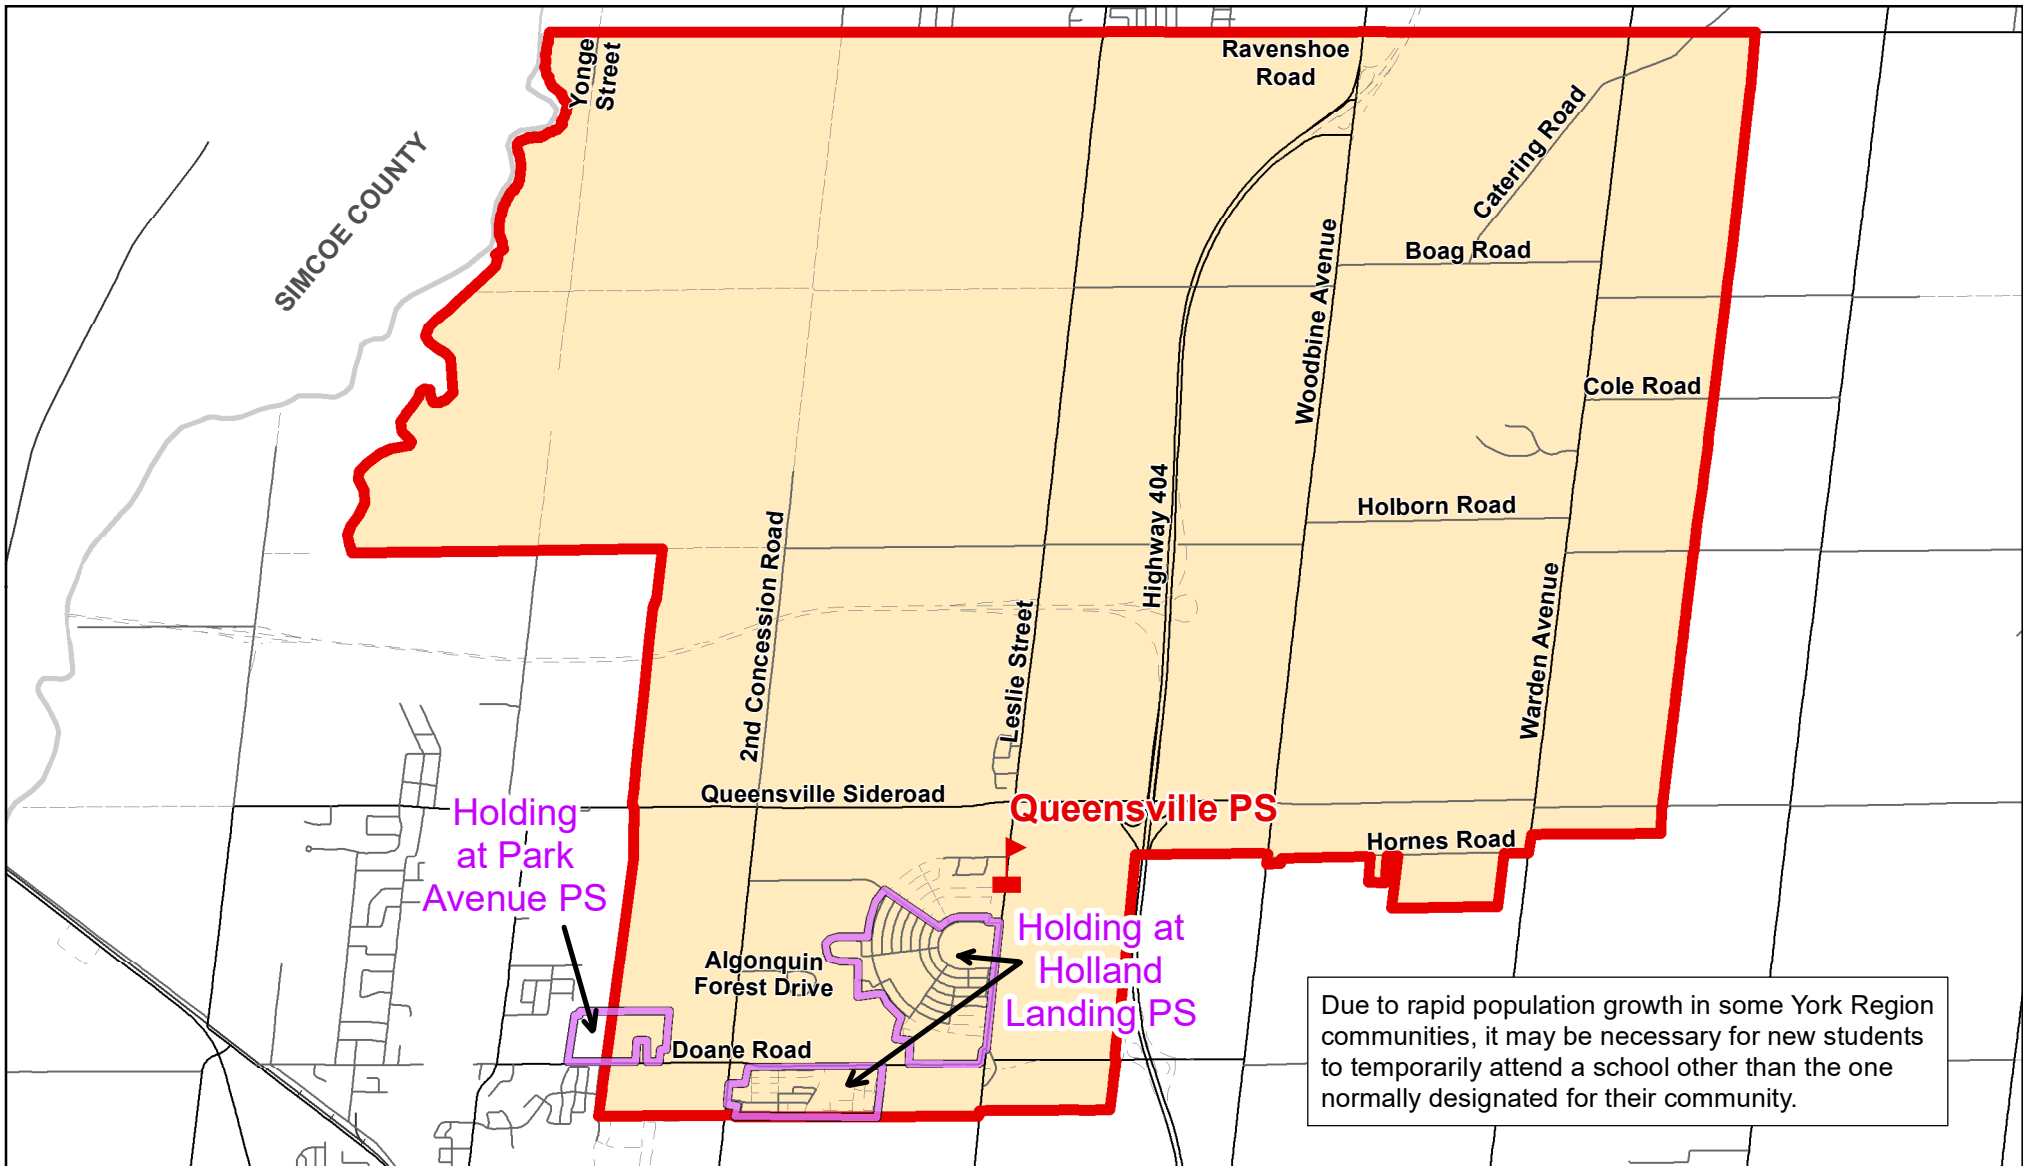

Queensville PS, Town of East Gwillimbury

Legend

- | | | |
|-----------------------------------------------------------------------------------------------------|-----------------------------------------------------------------------------------------------------|---------------------------------------------------------------------------------------------------|
|  Elementary School |  School Boundary |  Urban Road |
|  Secondary School |  Holding Area |  Regional Road |
| |  Railway |  Proposed Road |

Notes

Students attend Sharon PS for Grades 7 to 8.
New development in the Queensville PS boundary will be held at Holland Landing PS and Park Avenue PS. See map for details.

Boundary Approved: May 2020

Map Updated: July 2020

Queensville PS, Town of East Gwillimbury

2021-2022 School Year

Due to rapid population growth in some York Region communities, it may be necessary for new students to temporarily attend a school other than the one normally designated for their community.

Boundary Approved: May 2020

Map Updated: - D Q X D U