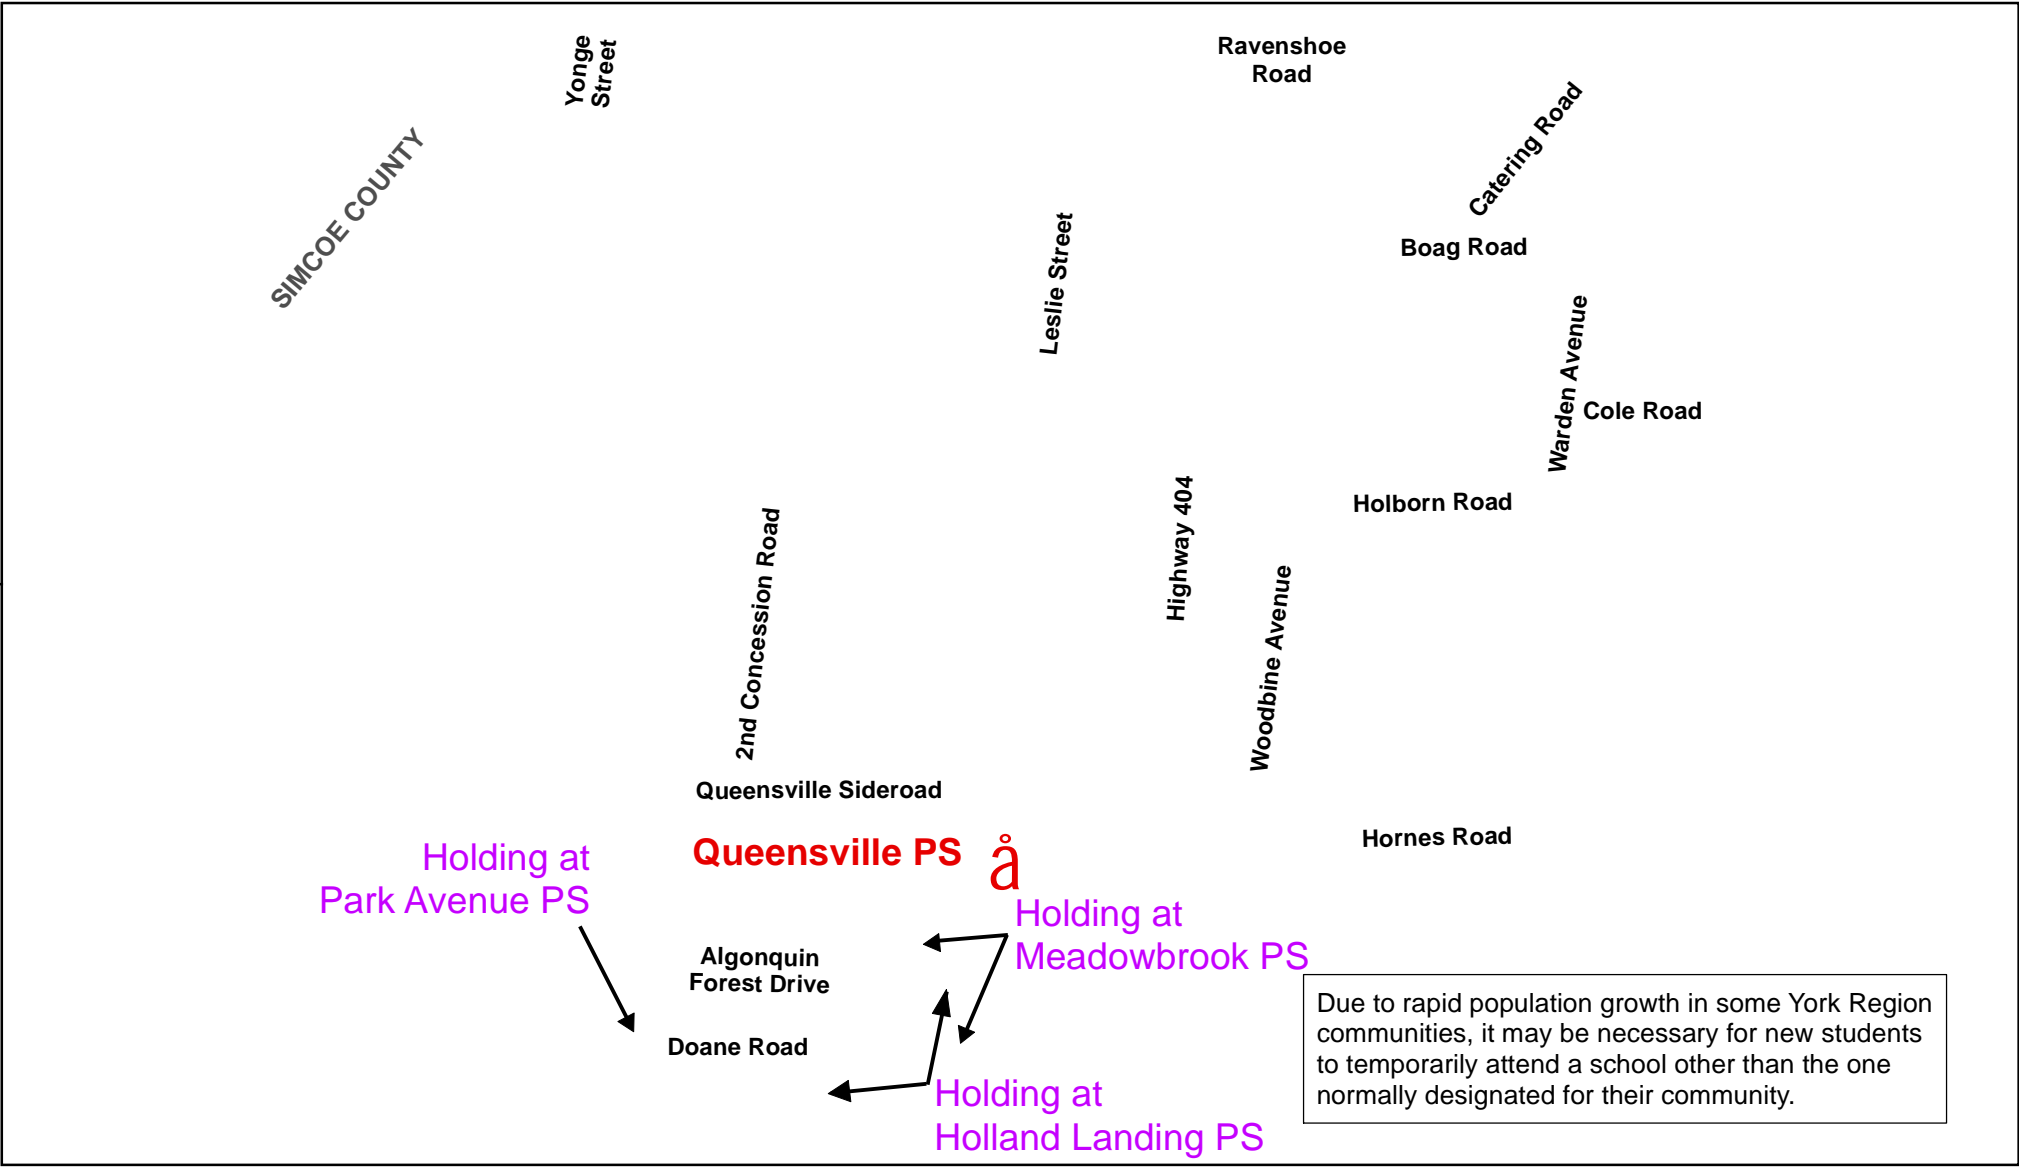

Queensville PS, Town of East Gwillimbury

2021-2022 School Year

Due to rapid population growth in some York Region communities, it may be necessary for new students to temporarily attend a school other than the one normally designated for their community.

Legend

Elementary School	School Boundary	Urban Road
Secondary School	Holding Area	Regional Road
Railway	Proposed Road	

Notes

Students attend Sharon PS for Grades 7 to 8.
New development in the Queensville PS boundary will be held at Holland Landing PS, Meadowbrook PS and Park Avenue PS. See map for details.

Boundary Approved: May 2020

Map Updated: - D Q X D U