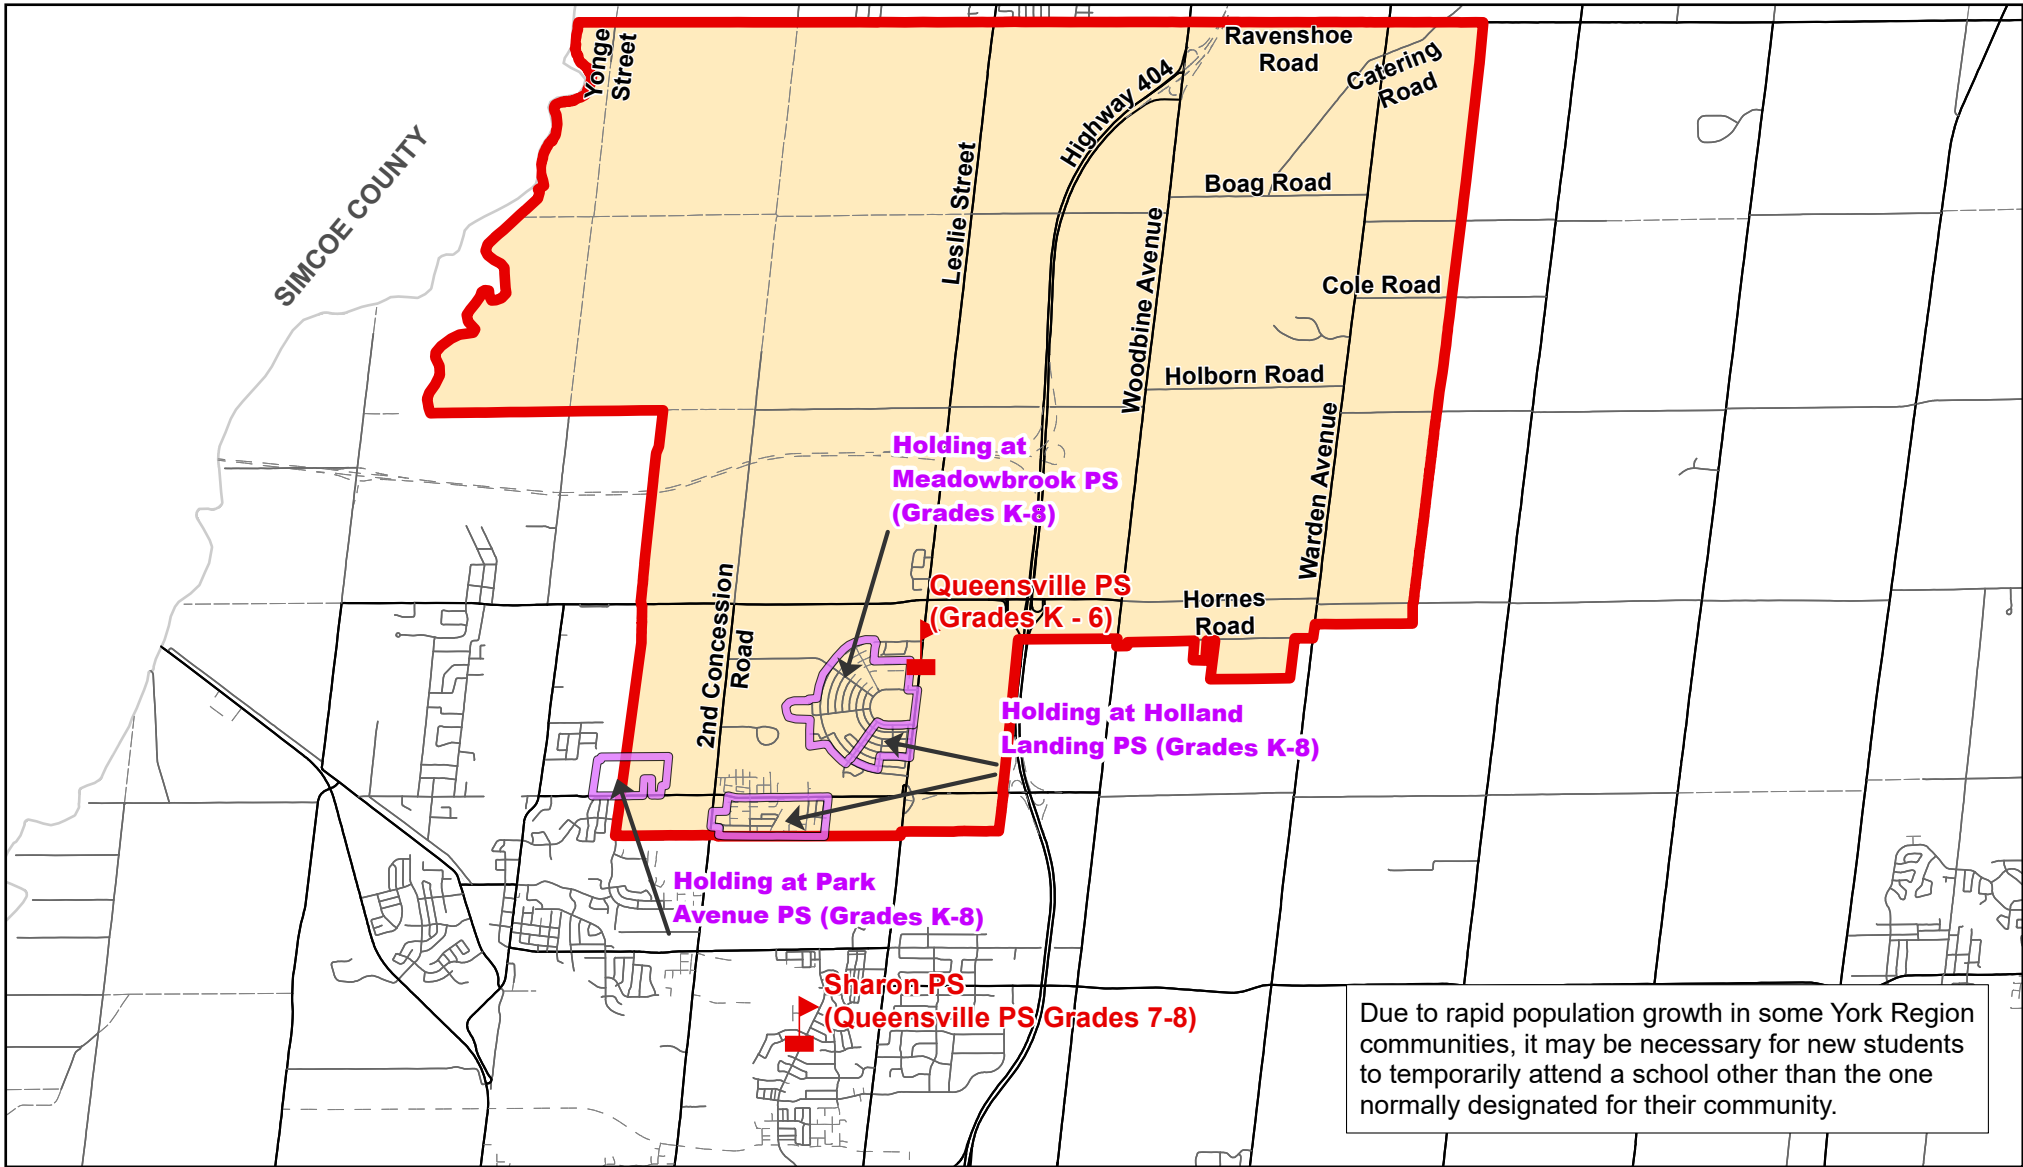

Queensville PS (Grades K-6) & Sharon PS (Grades 7-8) Town of East Gwillimbury

Legend

 Elementary School	 School Boundary	 Urban Road	
 Secondary School	 Holding Area	 Regional Road	
 Railway	 Proposed Road		

Notes

Queensville PS students attend Sharon PS for Grades 7 and 8. New development in the Queensville PS boundary will be held at Holland Landing PS, Meadowbrook PS and Park Avenue PS. See map for details.

Boundary Approved: May 2020

Map Updated: August 2024

Queensville PS, Town of East Gwillimbury

Effective for the 2025-2026 School Year

Due to rapid population growth in some York Region communities, it may be necessary for new students to temporarily attend a school other than the one normally designated for their community.

 Elementary School	 School Boundary	 Urban Road	
 Secondary School	 Holding Area	 Regional Road	
 Railway	 Proposed Road		

Notes
 Queensville PS is located at 135 Walter English Drive in East Gwillimbury starting in September 2025. The old site located on 20317 Leslie Street is closed. New development in the Queensville PS boundary will be held at Park Avenue PS. See map for details.
Boundary Approved: May 2020
Map Updated: January 2025