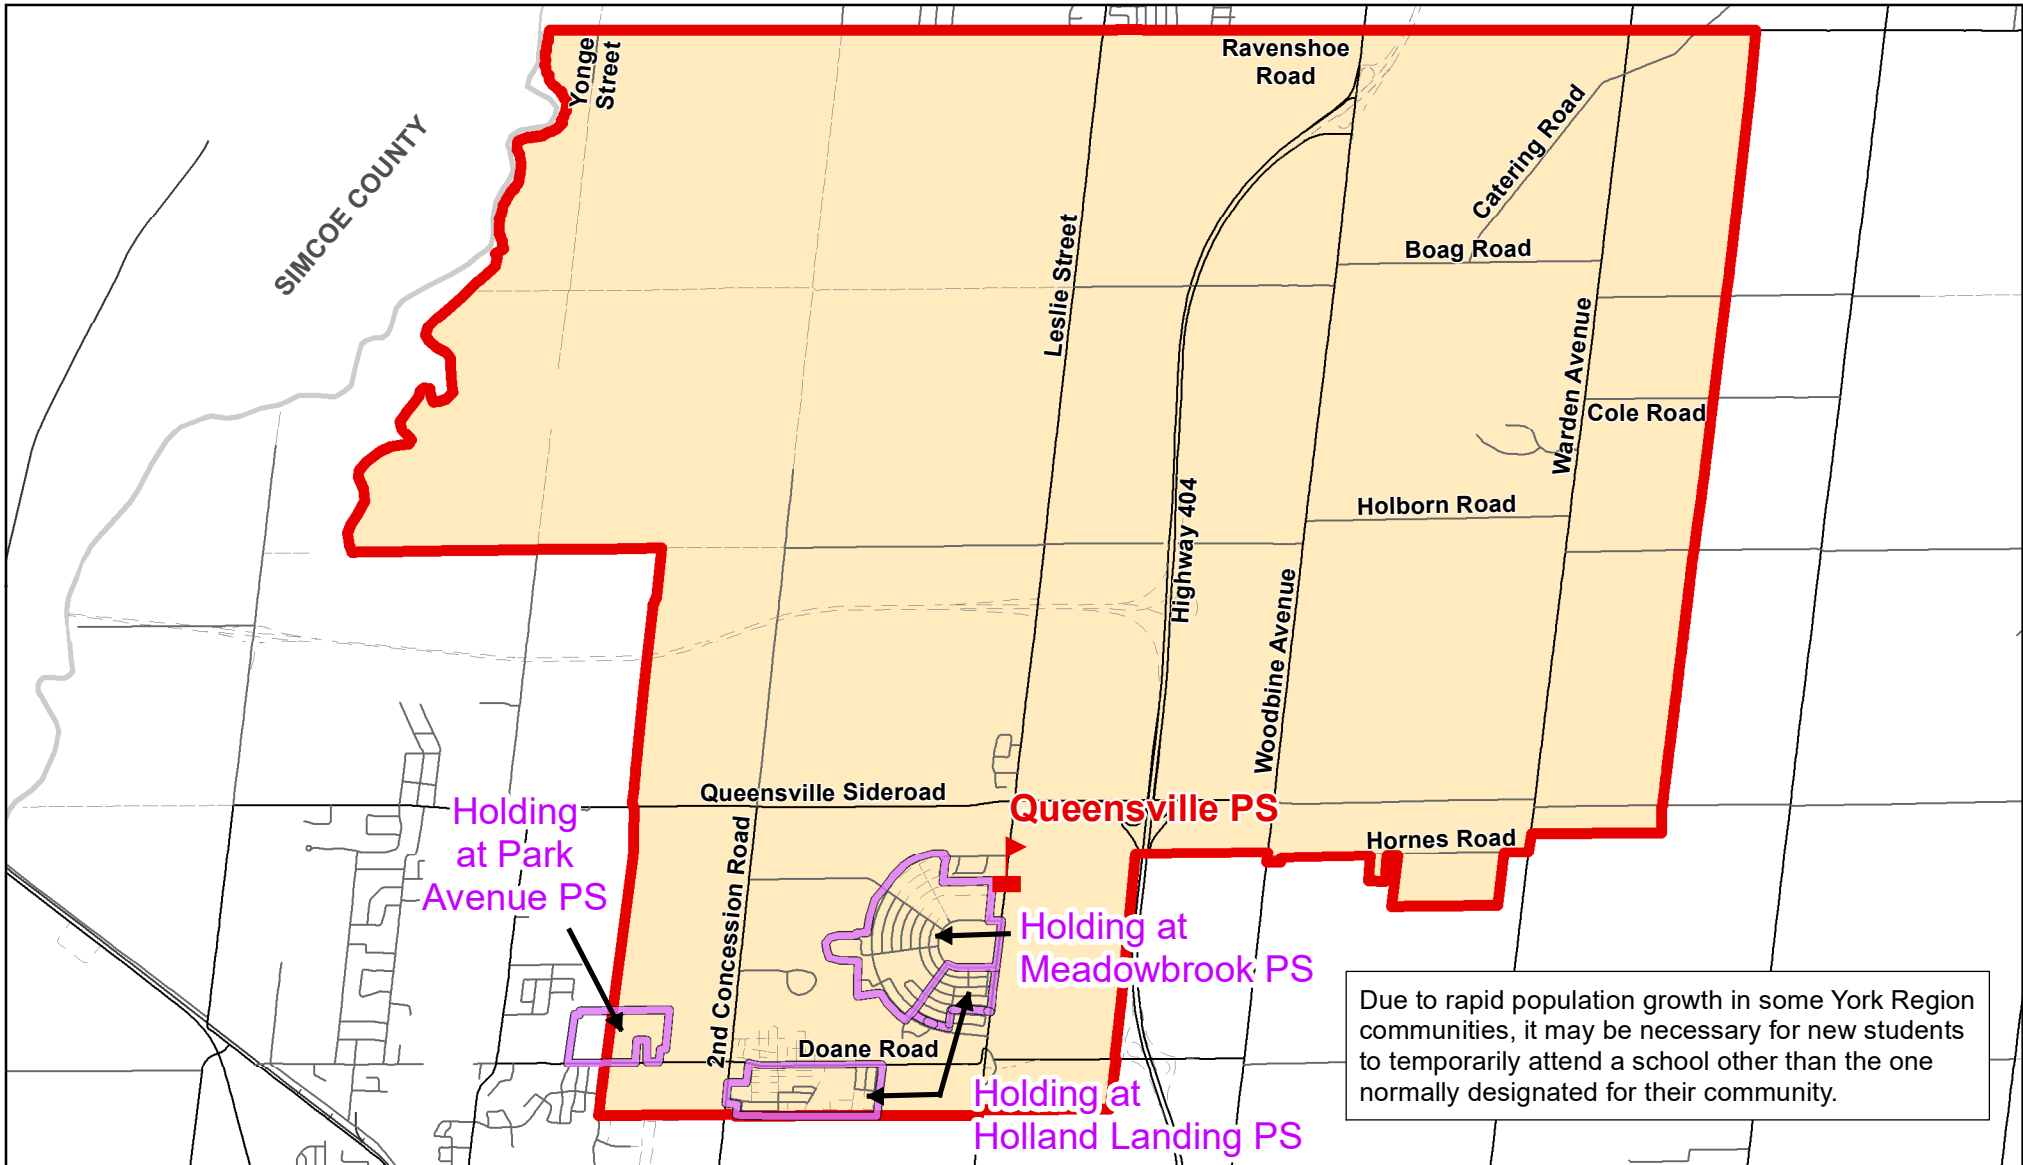

Queensville PS, Town of East Gwillimbury

Legend

- | | | | | | |
|---|-------------------|---|-----------------|---|---------------|
|  | Elementary School |  | School Boundary |  | Urban Road |
|  | Secondary School |  | Holding Area |  | Regional Road |
| | |  | Railway |  | Proposed Road |

Notes

Students attend Sharon PS for Grades 6, 7 to 8 for the 2023/2024 school year. New development in the Queensville PS boundary will be held at Holland Landing PS, Meadowbrook PS and Park Avenue PS. See map for details.

Boundary Approved: May 2020

Map Updated: December 2023