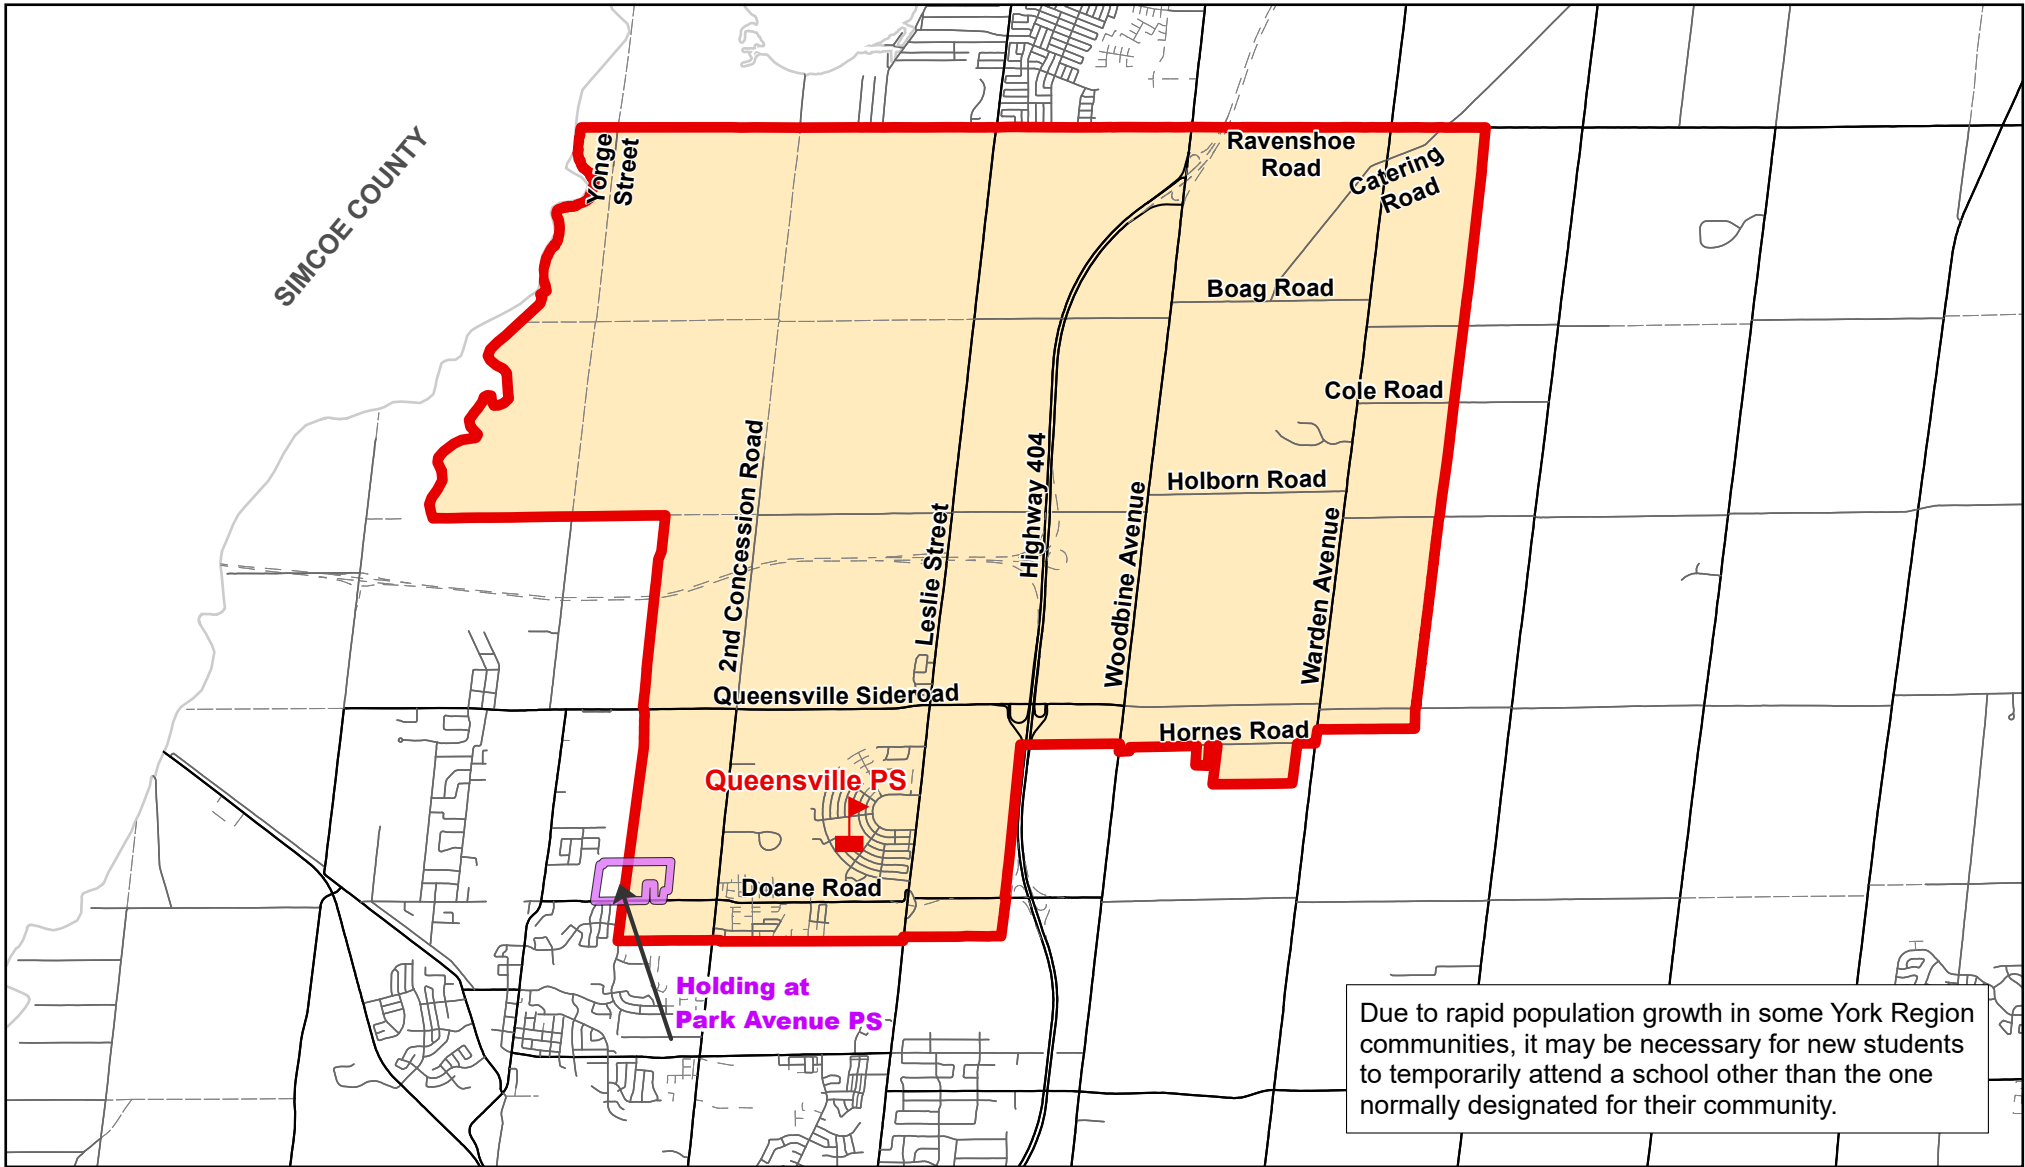

Queensville PS (Grades K-6) & Sharon PS (Grades 7-8) Town of East Gwillimbury

Legend

 Elementary School	 School Boundary	 Urban Road	
 Secondary School	 Holding Area	 Regional Road	
 Railway	 Proposed Road		

Notes

Queensville PS students attend Sharon PS for Grades 7 and 8. New development in the Queensville PS boundary will be held at Holland Landing PS, Meadowbrook PS and Park Avenue PS. See map for details.

Boundary Approved: May 2020

Map Updated: August 2024

Queensville PS, Town of East Gwillimbury

Effective for the 2025-2026 School Year

Due to rapid population growth in some York Region communities, it may be necessary for new students to temporarily attend a school other than the one normally designated for their community.

 Elementary School	 School Boundary	 Urban Road	
 Secondary School	 Holding Area	 Regional Road	
 Railway	 Proposed Road		

Notes
 Queensville PS is located at 135 Walter English Drive in East Gwillimbury starting in September 2025. The old site located on 20317 Leslie Street is closed. New development in the Queensville PS boundary will be held at Park Avenue PS. See map for details.
Boundary Approved: May 2020
Map Updated: January 2025