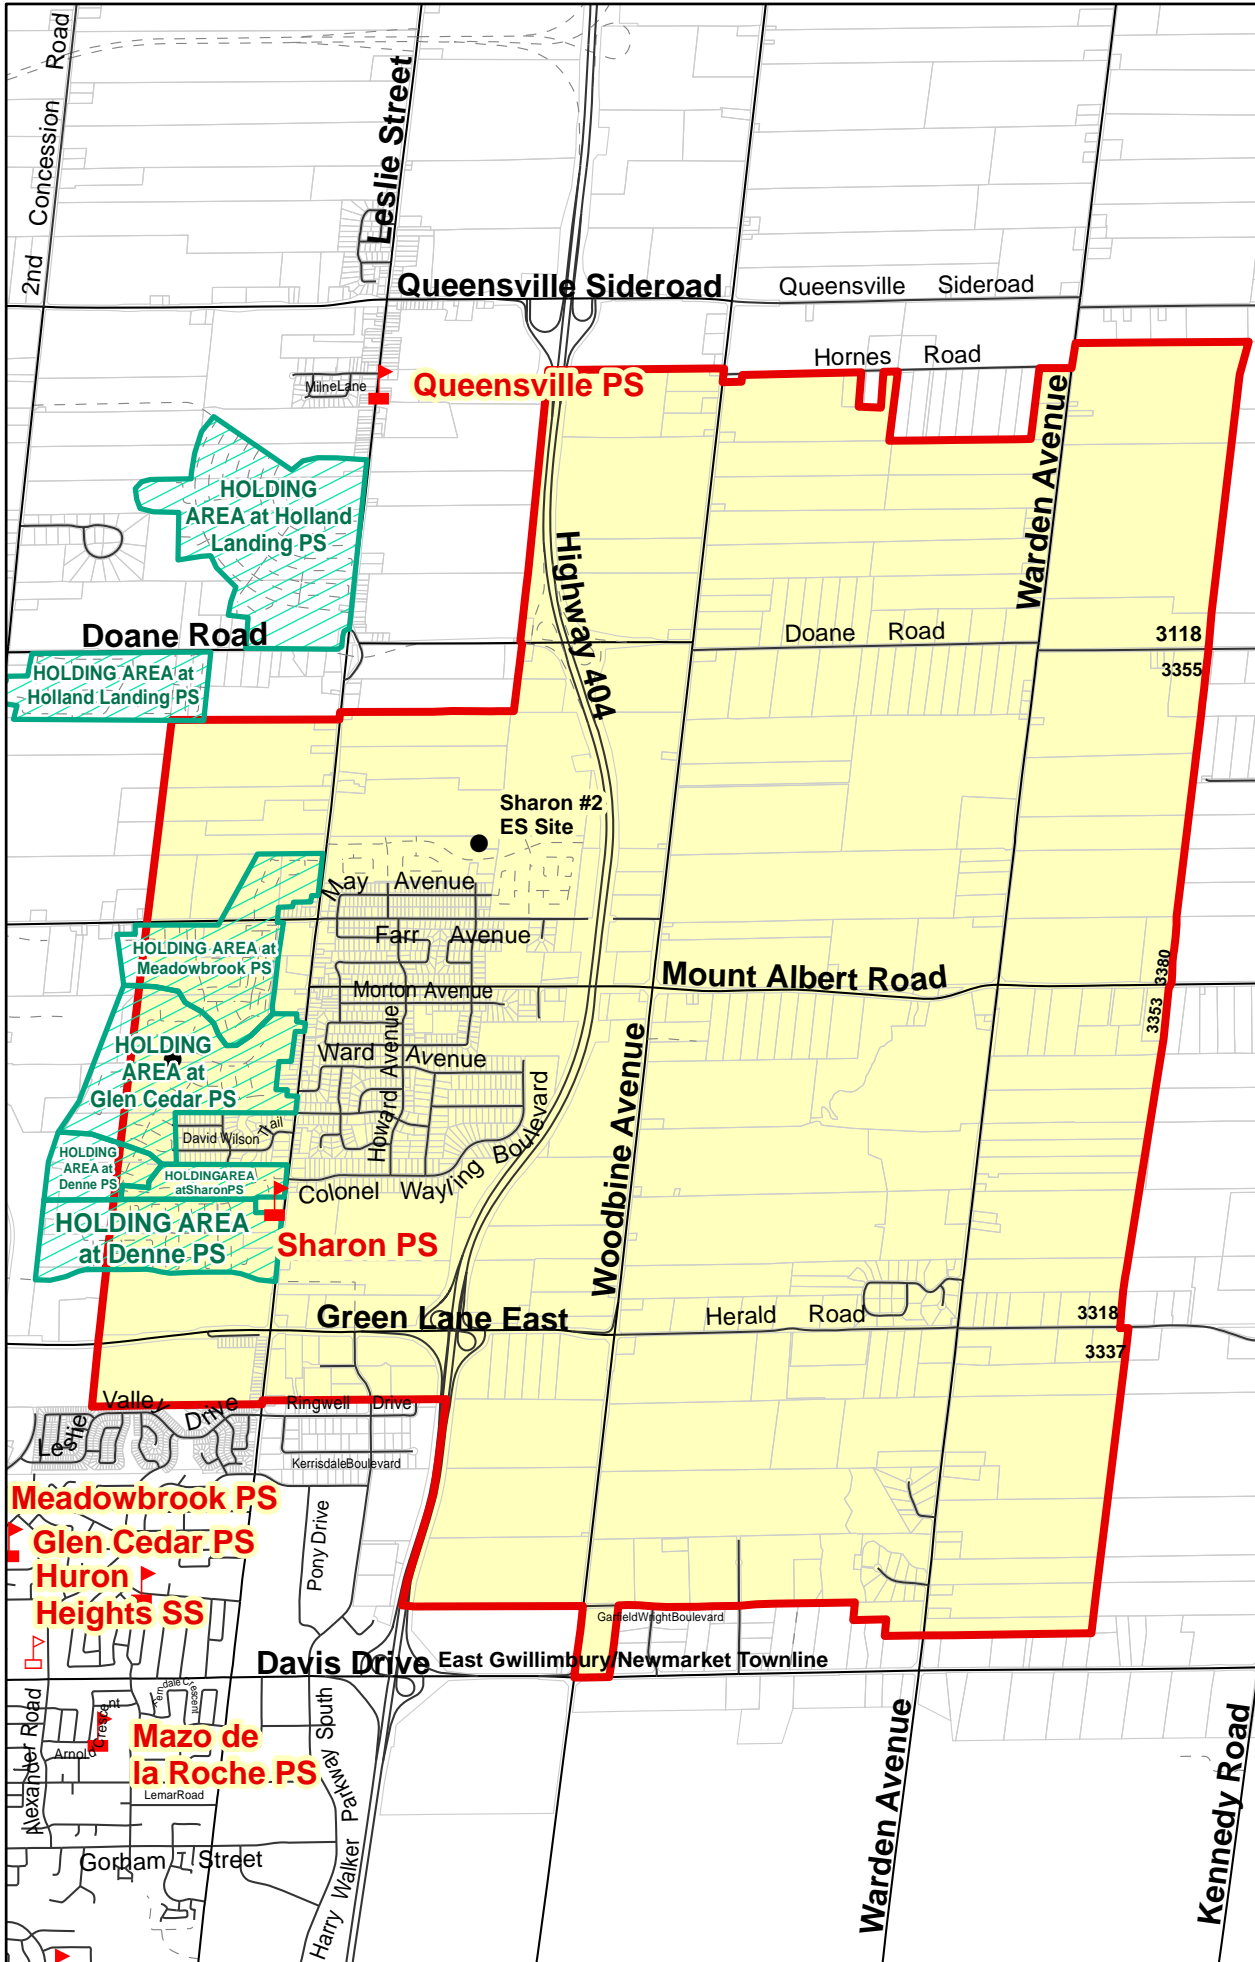

Sharon PS, Town of East Gwillimbury

Legend

- Elementary School
- Secondary School
- School Boundary
- Parcel
- Road
- Proposed Road
- Railway
- Creek/River
- Holding Area

East Gwillimbury Elementary School Boundaries

Notes

Sharon PS accommodates Gr7 and Gr8 students from Queensville PS.

New development areas in Sharon will be holding. Please see map for details.

Boundary Approved: March 2013
 Map Updated: February 2016

Sharon PS Inset, Town of East Gwillimbury

Legend

- Elementary School
- Secondary School
- School Boundary
- Parcel
- Road
- Proposed Road
- Railway
- Creek/River
- Holding Area

East Gwillimbury Elementary School Boundaries

Notes

Sharon PS accommodates Gr7 and Gr8 students from Queensville PS.

New development areas in Sharon will be holding. Please see map for details.

Boundary Approved:

March 2013

Map Updated:

February 2017