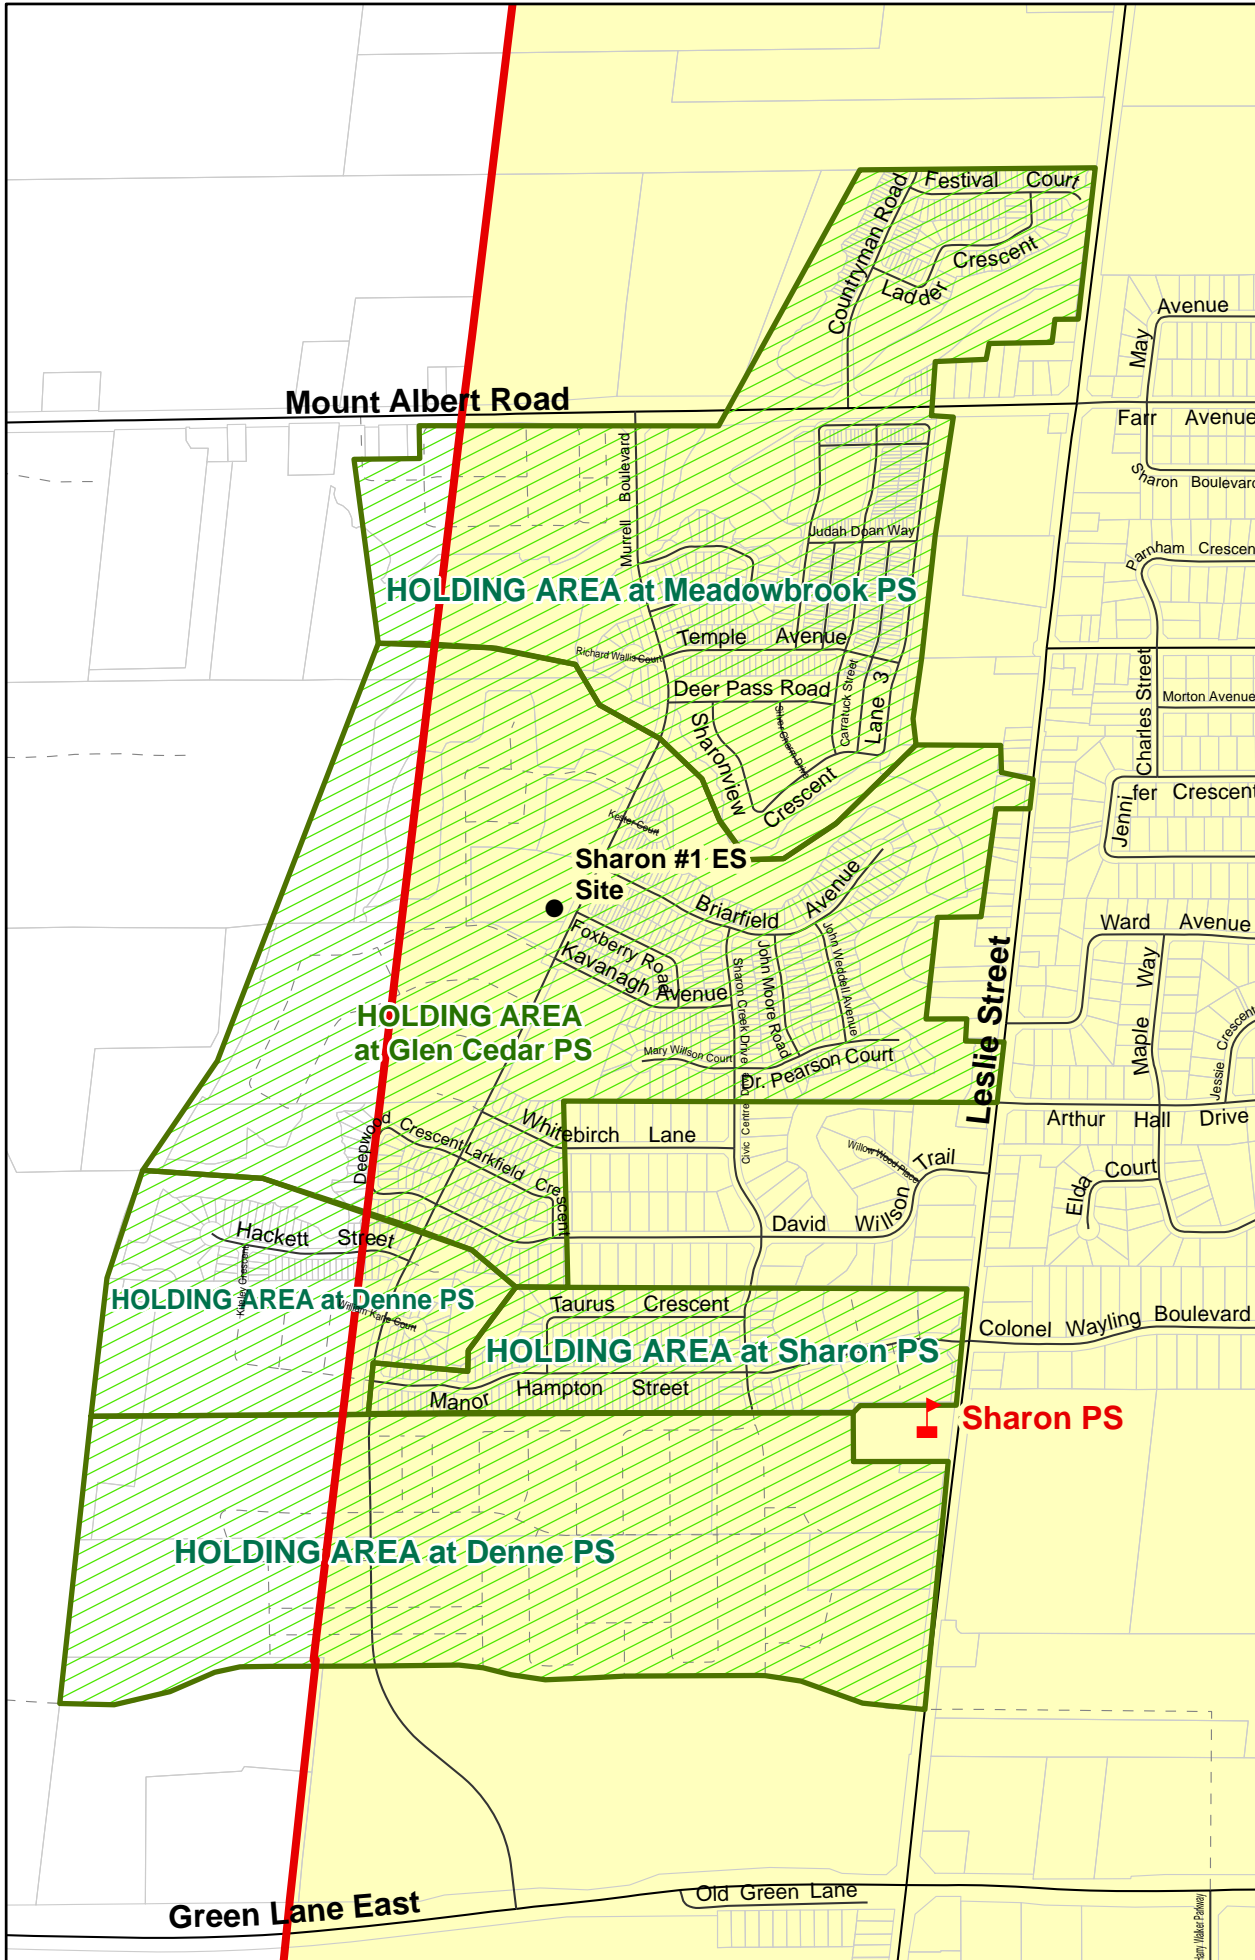

Sharon PS, Town of East Gwillimbury

Legend

- Elementary School
- Secondary School
- School Boundary
- Parcel
- Road
- Proposed Road
- Railway
- Creek/River
- Holding Area

East Gwillimbury Elementary School Boundaries

Notes

Sharon PS accommodates Gr7 and Gr8 students from Queensville PS.

New development areas in Sharon will be holding. Please see map for details.

Boundary Approved: March 2013
 Map Updated: February 2016

Sharon PS Inset, Town of East Gwillimbury

Legend

- Elementary School
- Secondary School
- School Boundary
- Parcel
- Road
- Proposed Road
- Railway
- Creek/River
- Holding Area

East Gwillimbury Elementary School Boundaries

Notes

Sharon PS accommodates Gr7 and Gr8 students from Queensville PS.

New development areas in Sharon will be holding. Please see map for details.

Boundary Approved:

March 2013

Map Updated:

February 2017