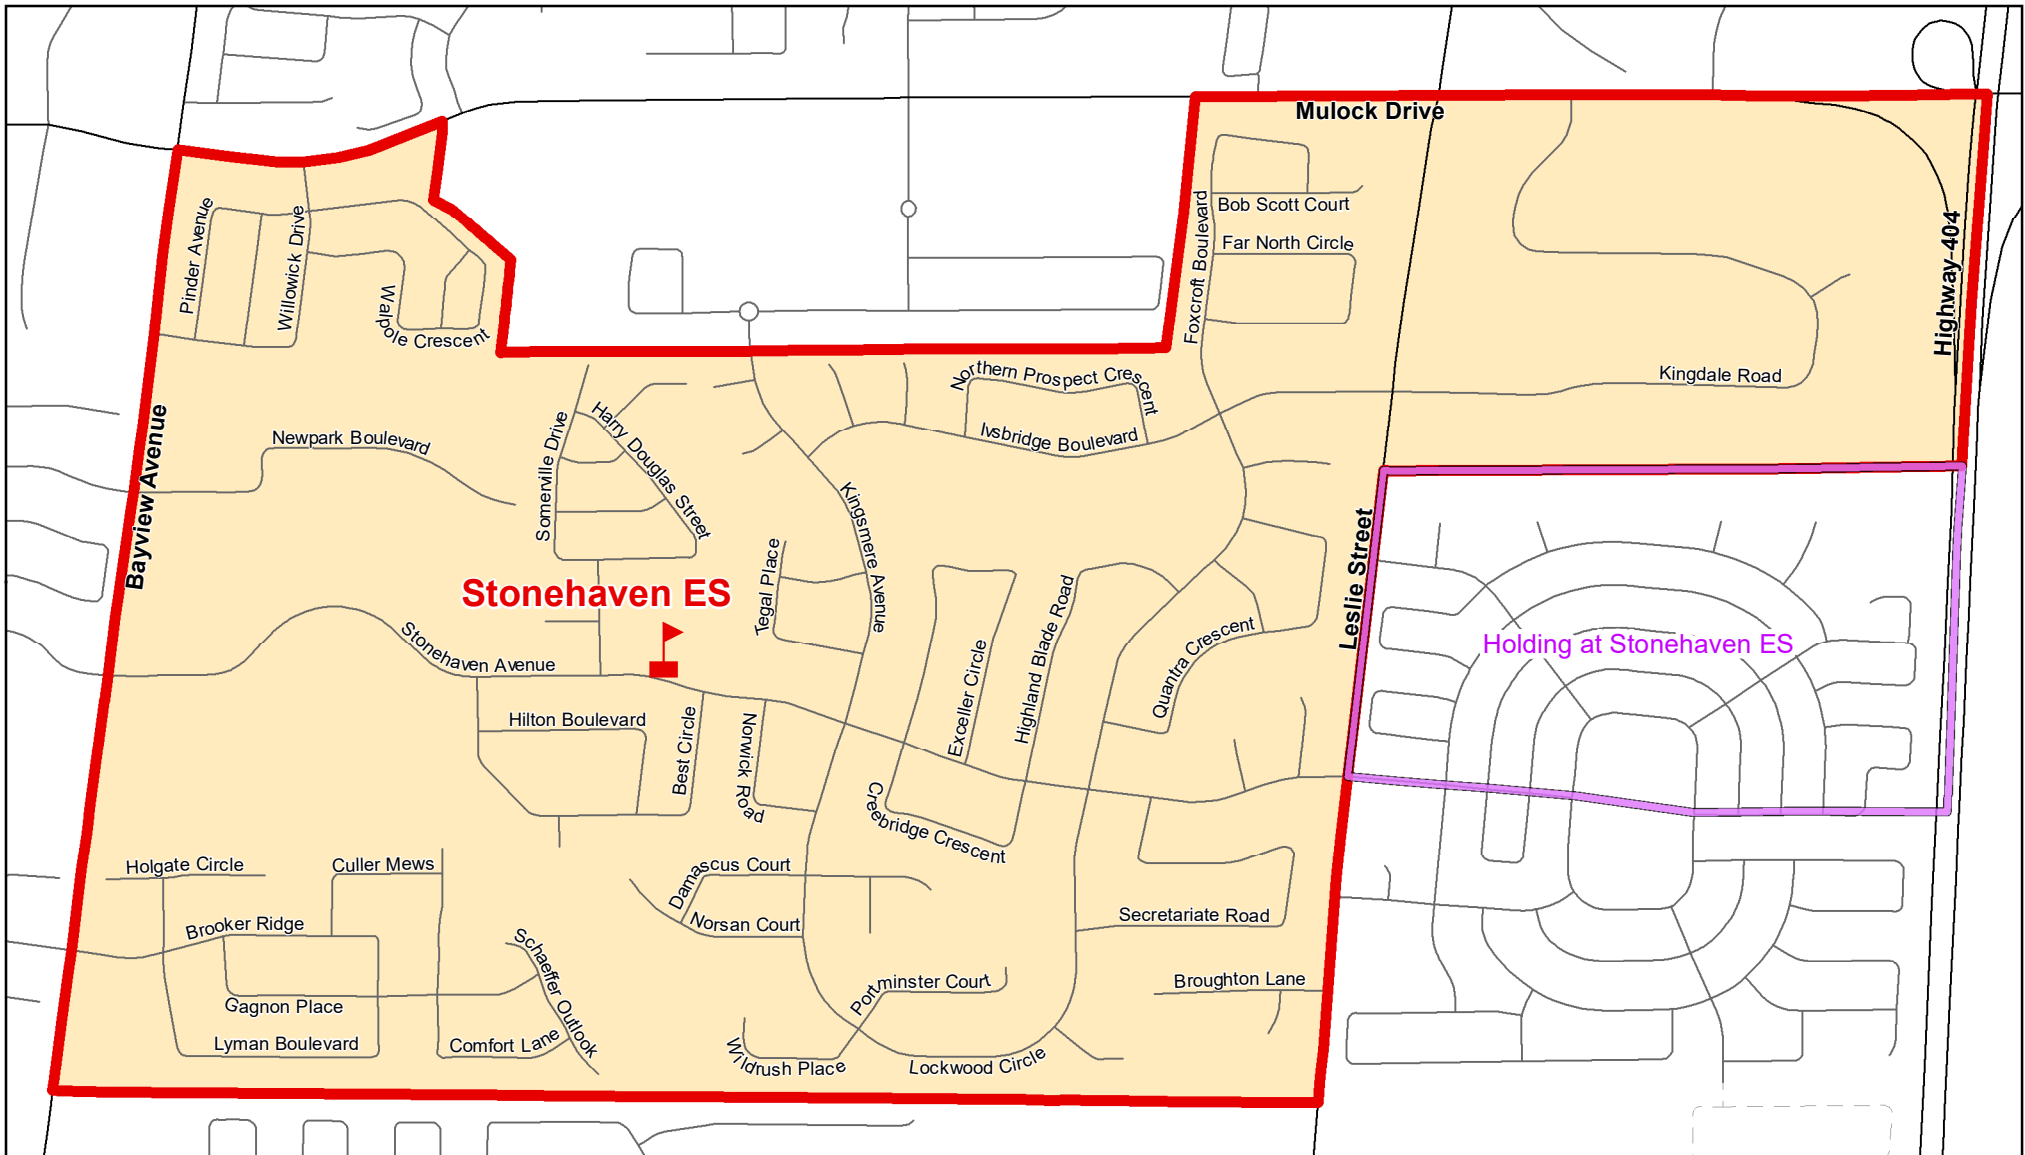

Stonehaven PS, Town of Newmarket

Stonehaven ES

Holding at Stonehaven ES

Legend

- | | | |
|---|---|---|
|  Elementary School |  School Boundary |  Urban Road |
|  Secondary School |  Holding Area |  Regional Road |
| |  Railway |  Proposed Road |

Notes

A portion of the Unnamed Newmarket Southeast ES boundary is holding at Stonehaven ES.

Boundary Approved: March 2011

Map Updated: August 2019

Unnamed Newmarket Southeast ES, Town of Newmarket

Legend

-  Elementary School
-  School Boundary
-  Urban Road
-  Secondary School
-  Holding Area
-  Regional Road
-  Railway
-  Proposed Road

Notes

Students living in the Unnamed Newmarket Southeast ES boundary have been designated to hold at Bogart PS and Stonehaven ES. Please see map for details.

Boundary Approved: March 2014

Map Updated: August 2019