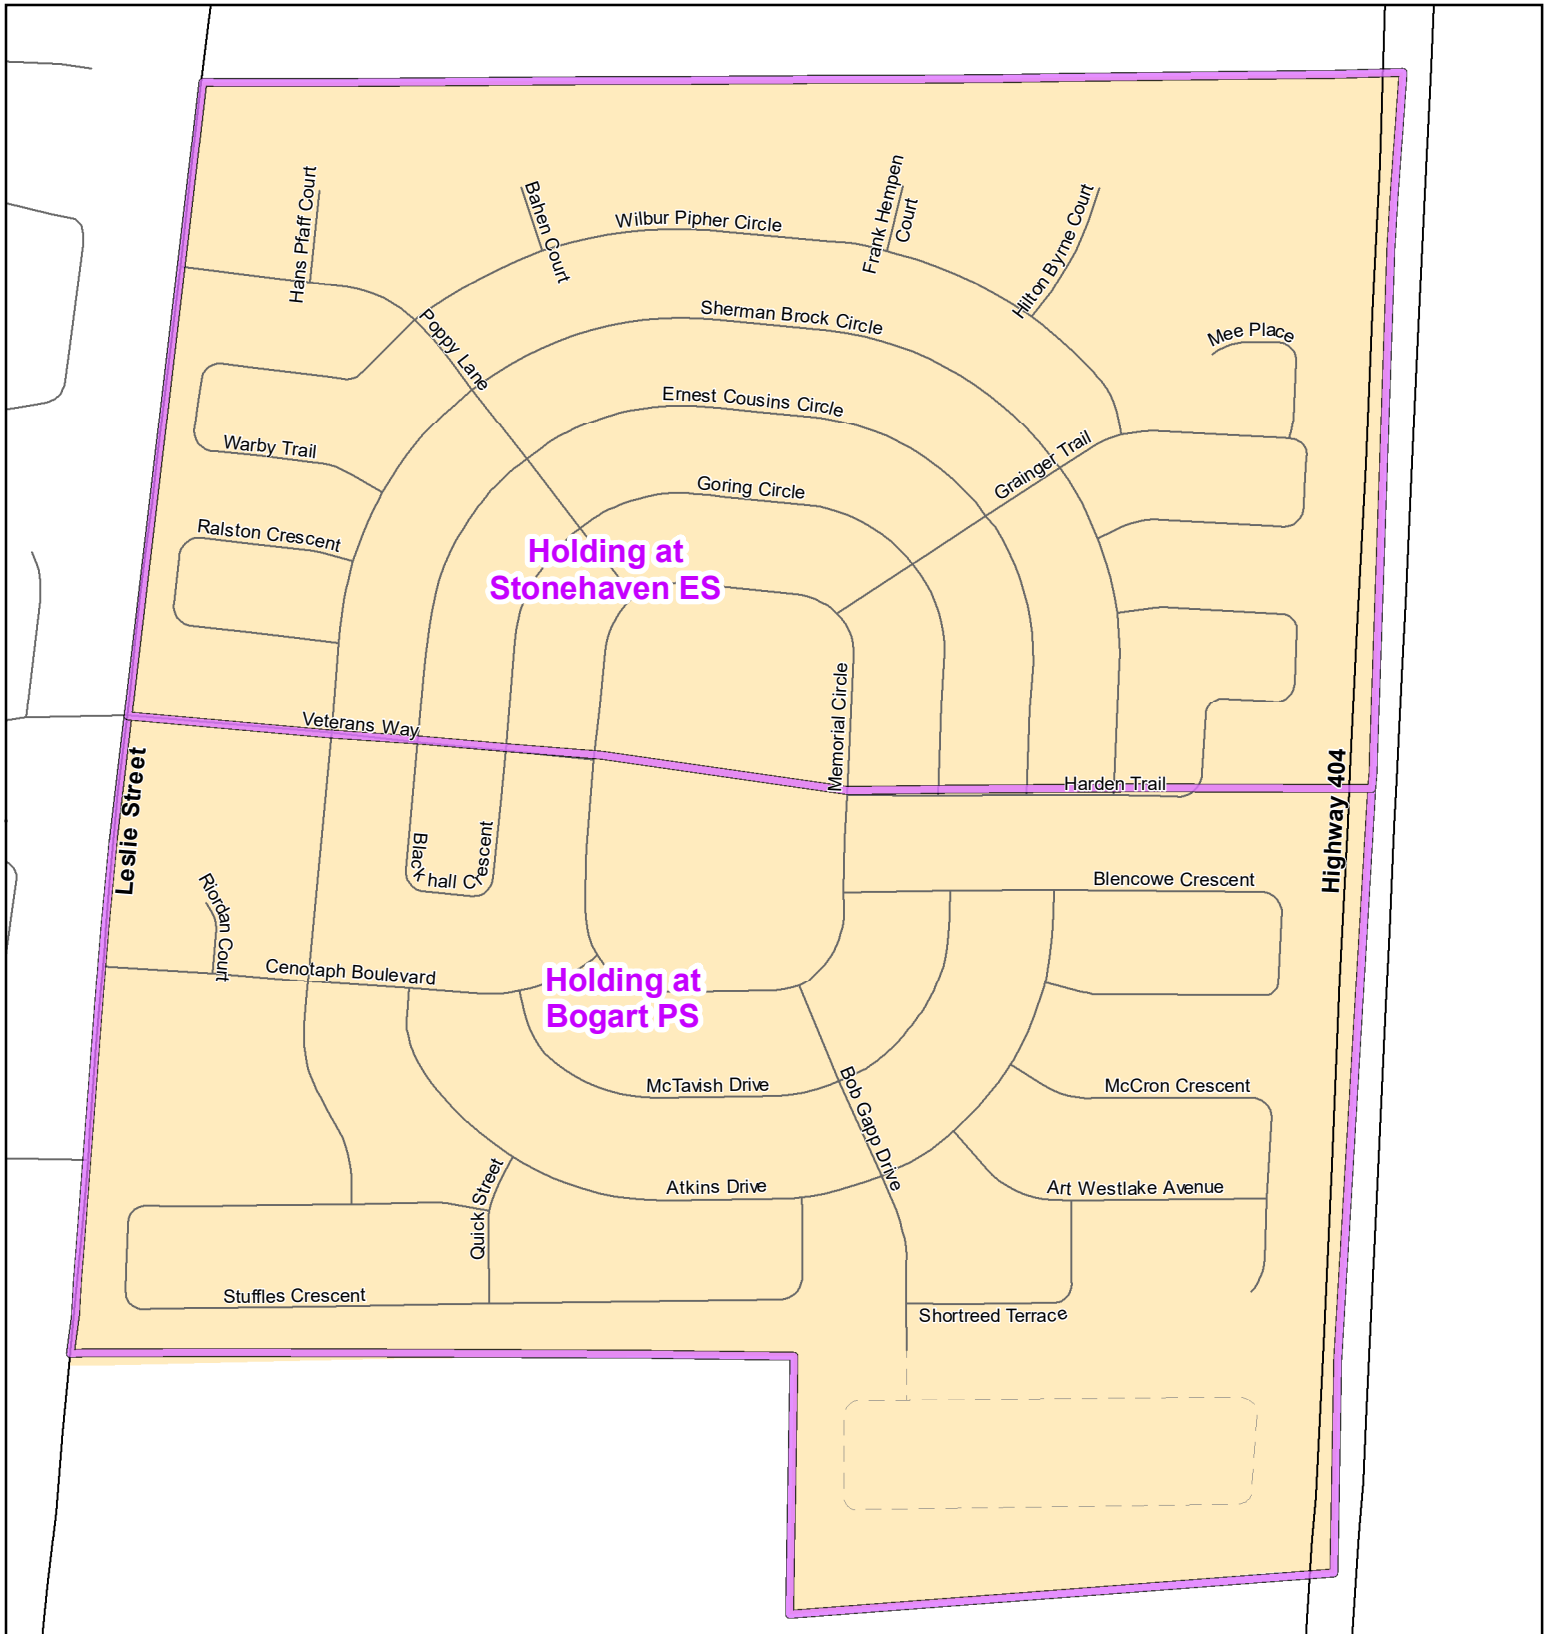

Stonehaven PS, Town of Newmarket

Stonehaven ES

Holding at Stonehaven ES

Legend

- | | | |
|---|---|---|
|  Elementary School |  School Boundary |  Urban Road |
|  Secondary School |  Holding Area |  Regional Road |
| |  Railway |  Proposed Road |

Notes

A portion of the Unnamed Newmarket Southeast ES boundary is holding at Stonehaven ES.

Boundary Approved: March 2011

Map Updated: August 2019

Unnamed Newmarket Southeast ES, Town of Newmarket

Legend

-  Elementary School
-  School Boundary
-  Urban Road
-  Secondary School
-  Holding Area
-  Regional Road
-  Railway
-  Proposed Road

Notes

Students living in the Unnamed Newmarket Southeast ES boundary have been designated to hold at Bogart PS and Stonehaven ES. Please see map for details.

Boundary Approved: March 2014

Map Updated: August 2019