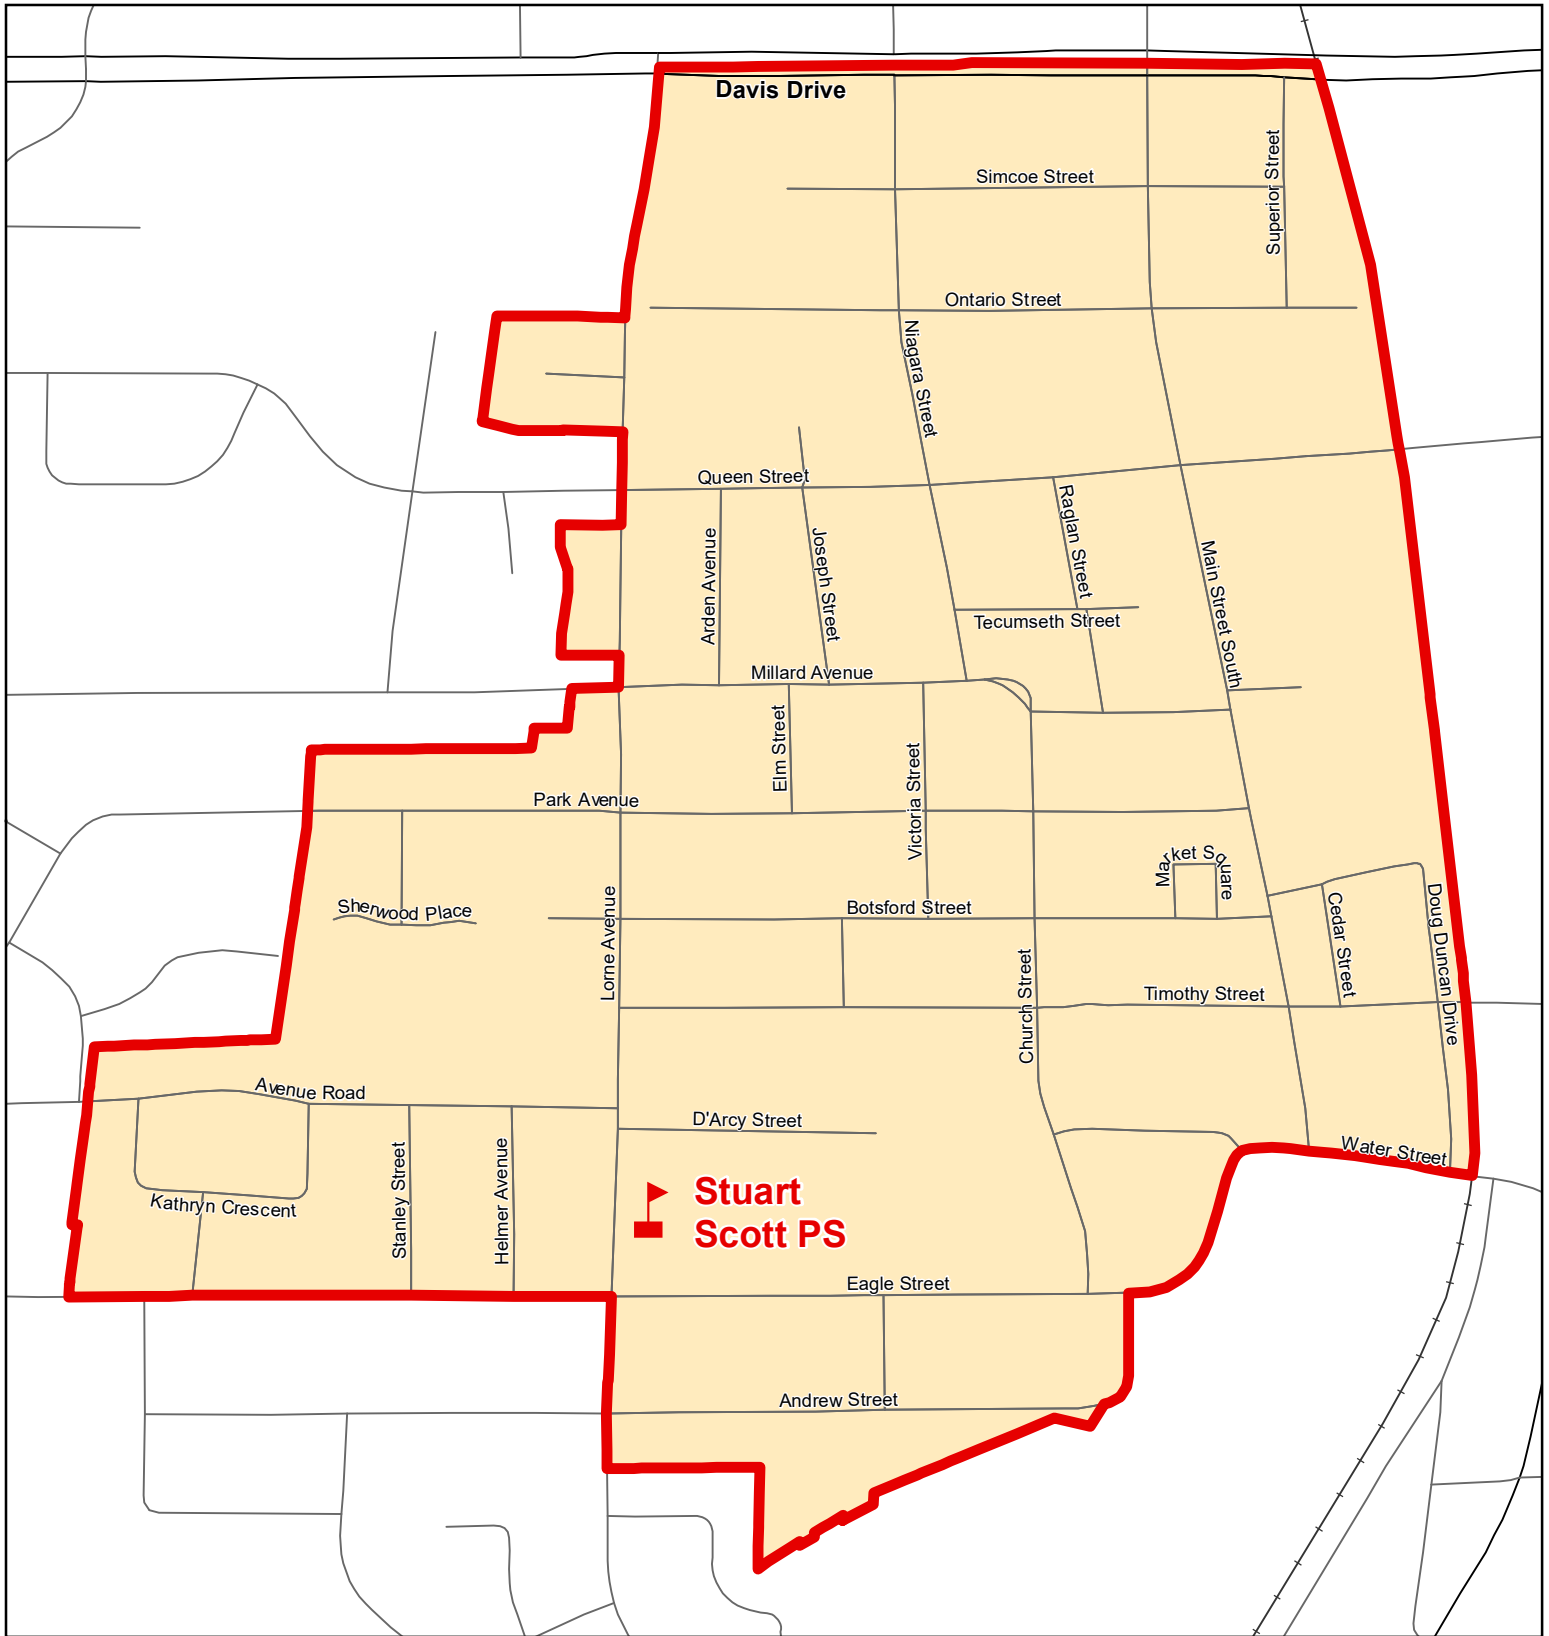

## Legend

-  Elementary School
-  School Boundary
-  Urban Road
-  Secondary School
-  Holding Area
-  Regional Road
-  Railway
-  Proposed Road

## Notes

Stuart Scott PS accommodates Grades 6 to 8 students from J.L.R. Bell PS.

Boundary Approved: 1997

Map Updated: August 2019