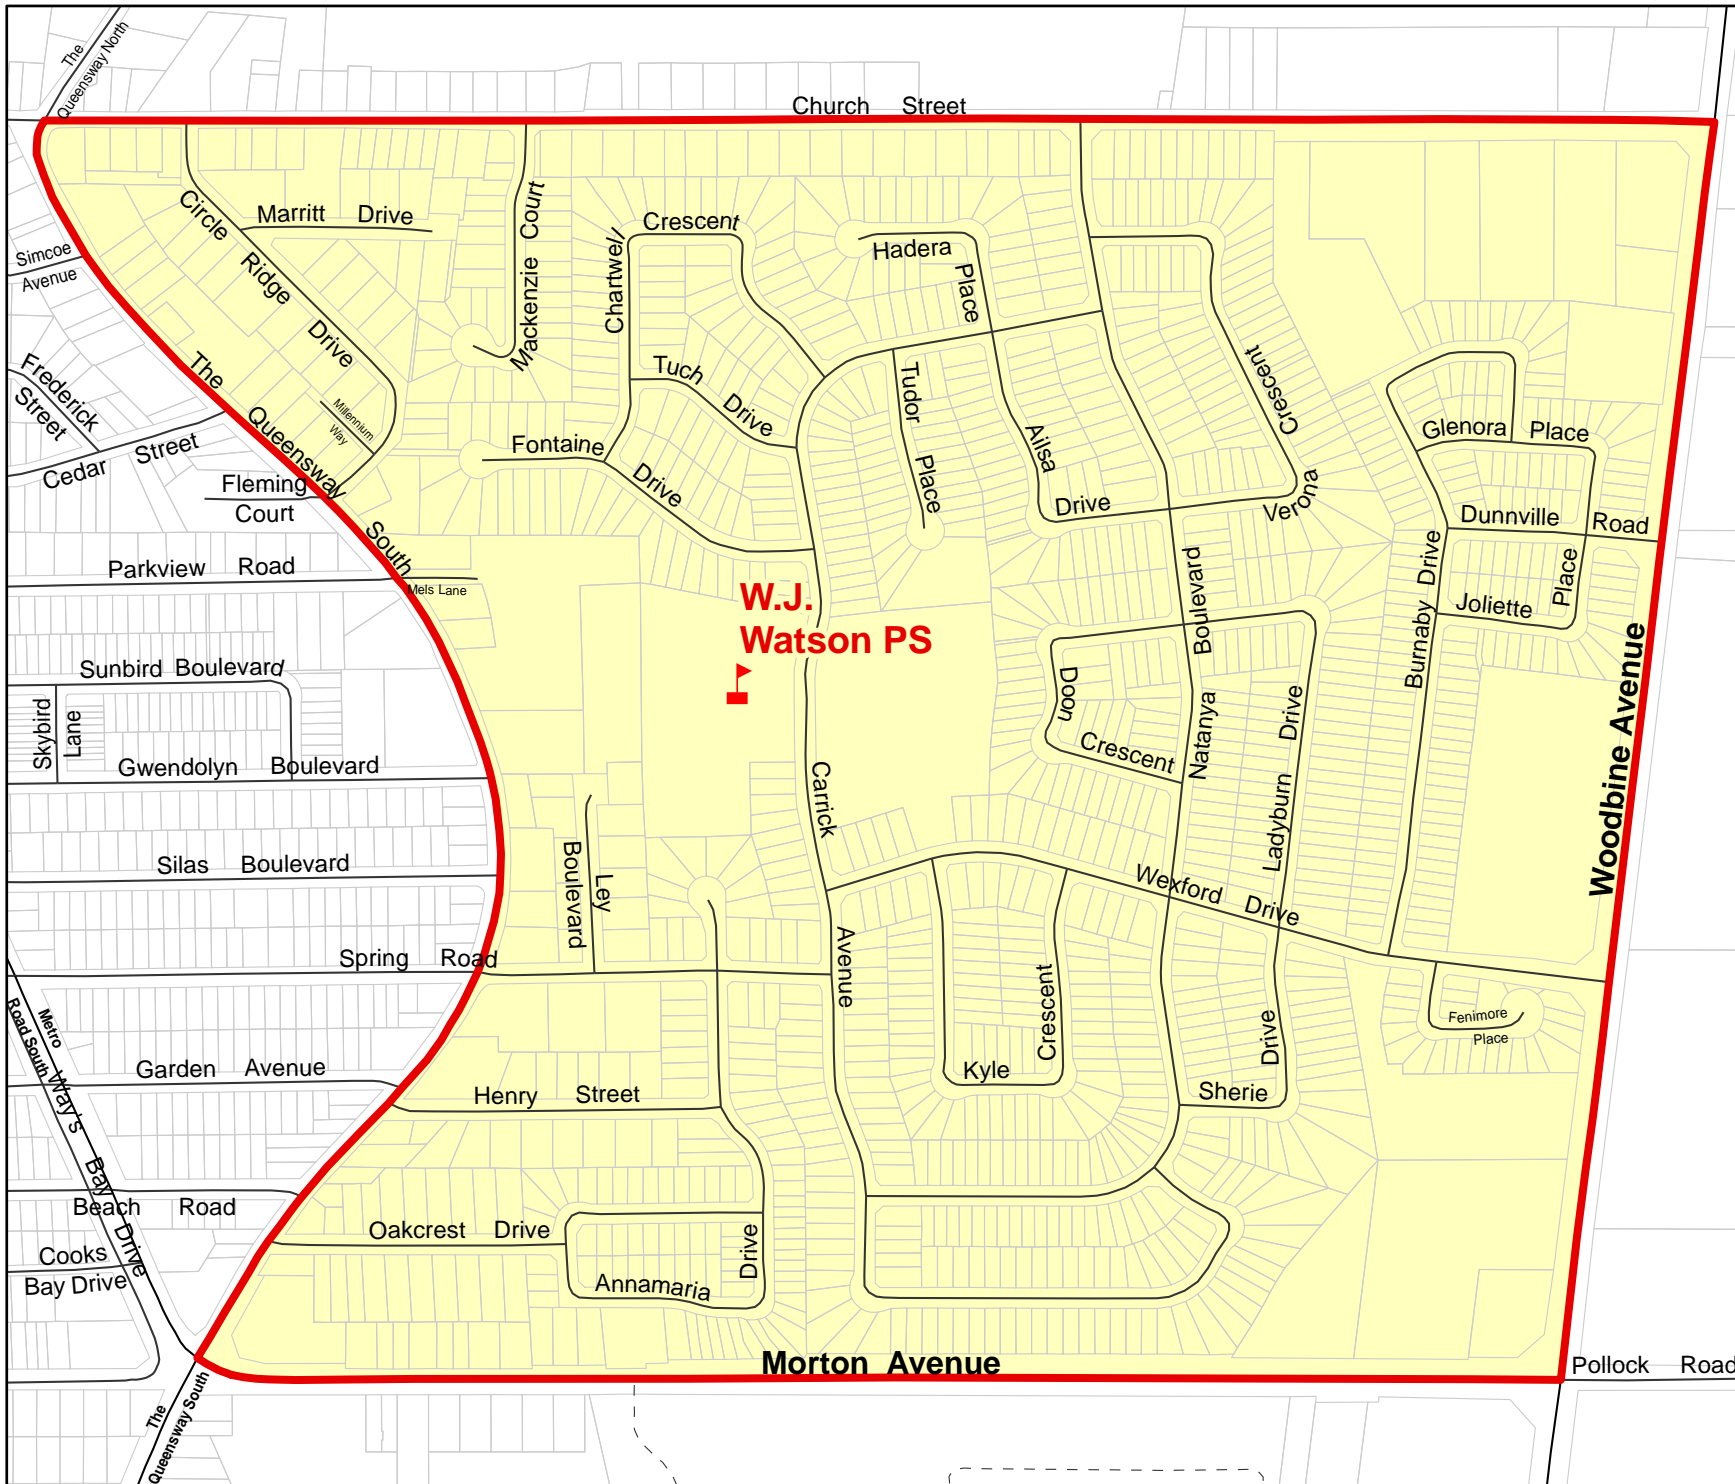

W.J. Watson PS, Town of Georgina

Legend

- Elementary School
- Secondary School
- School Boundary
- Parcel
- Road
- Proposed Road
- Railway
- Creek/River
- Holding Area

Georgina Elementary School Boundaries

This inset map shows the geographical layout of the Town of Georgina, with the boundaries of the various elementary schools highlighted in light purple. The location of W.J. Watson PS is indicated by a small red square within the town's outline.

Notes

This section is currently blank.

Boundary Approved:
March 1997
Map Updated:
March 2012