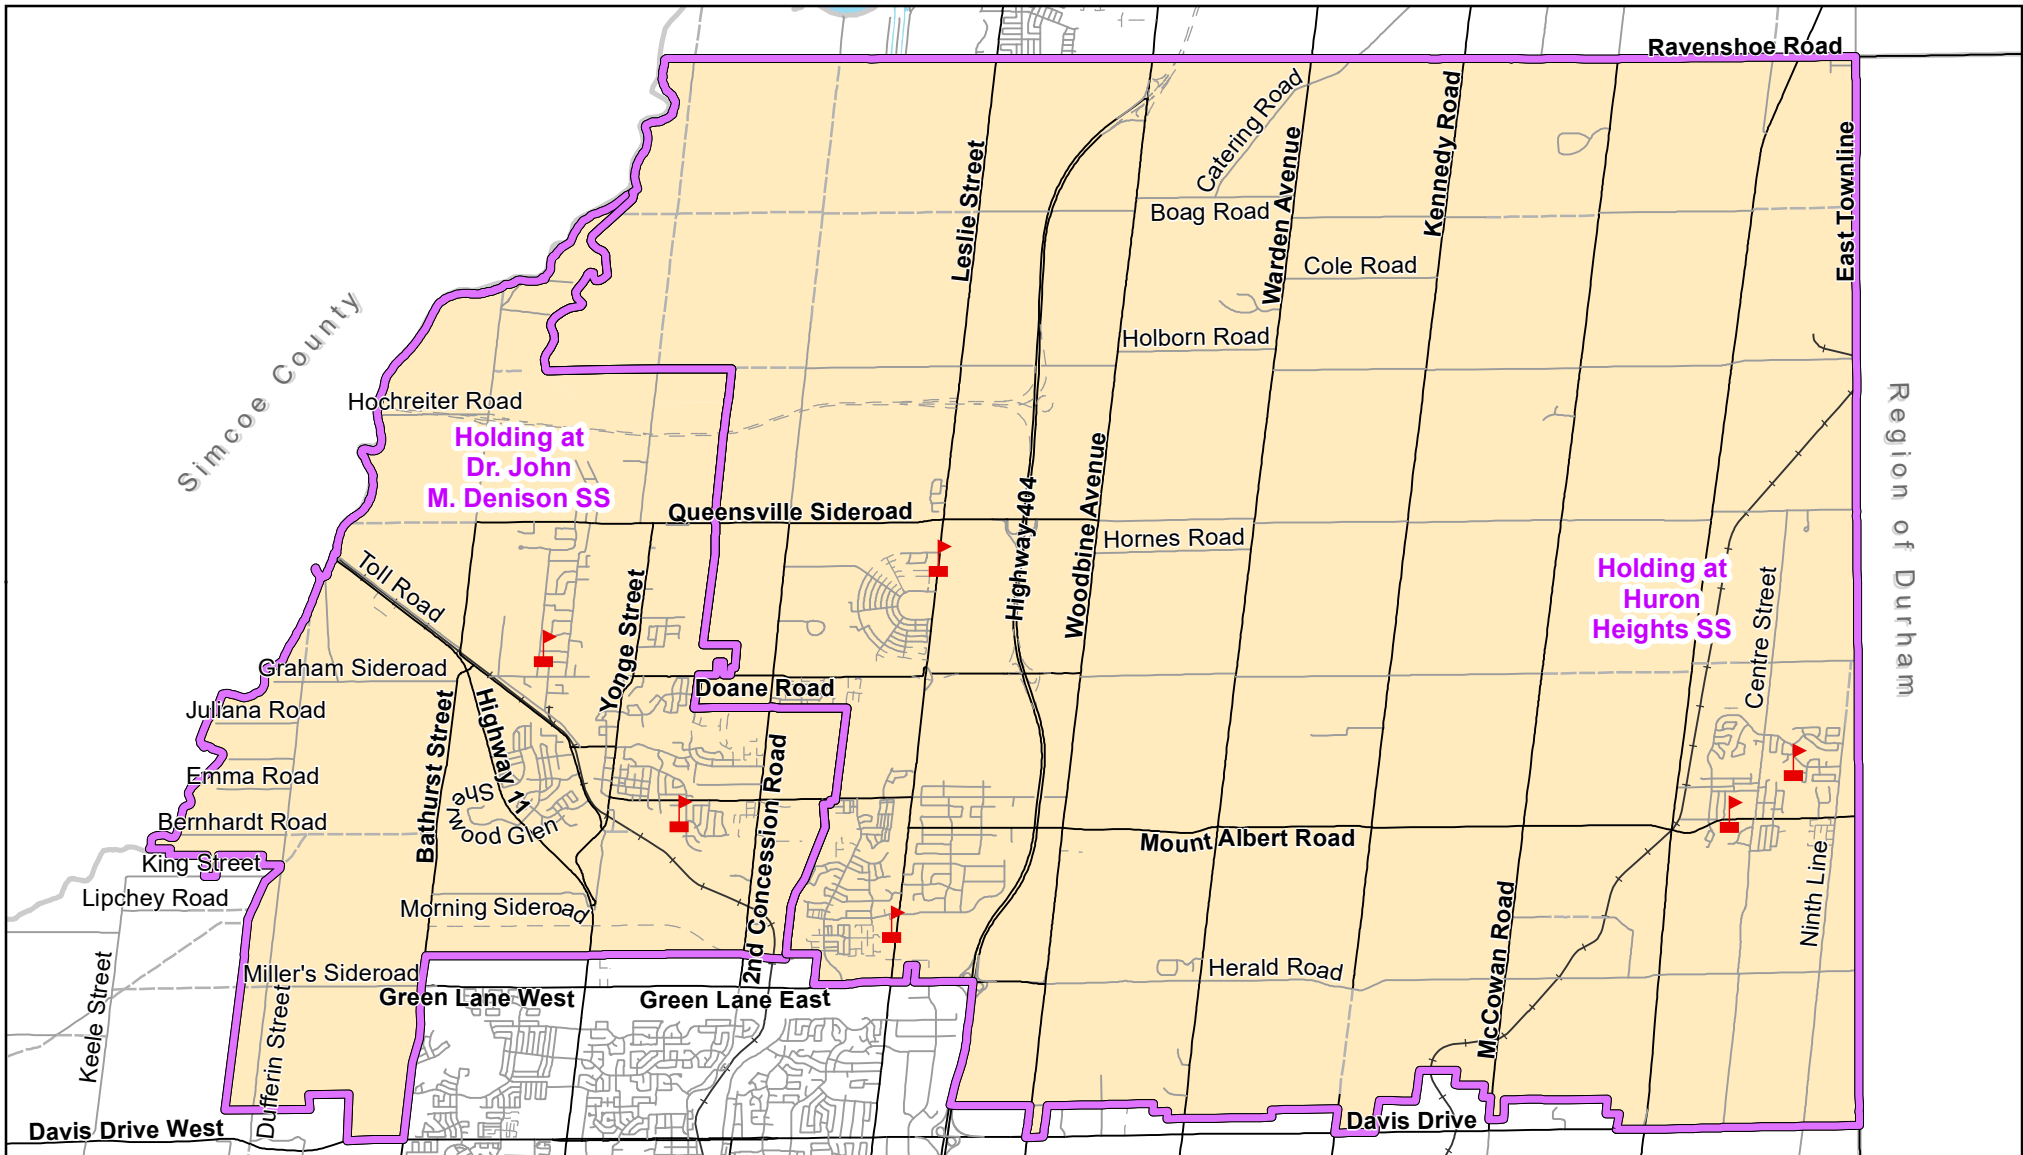

# Unnamed East Gwillimbury SS, Town of East Gwillimbury

**Legend**

 Elementary School	 School Boundary	 Urban Road	
 Secondary School	 Holding Area	 Regional Road	
	 Railway	 Proposed Road	

**Notes**  
Students living in the Unnamed East Gwillimbury SS boundary have been designated to hold at Dr. John M. Denison SS and Huron Heights SS in Newmarket. Please see map for details.

**Boundary Approved: March 2015**

**Map Updated: August 2019**