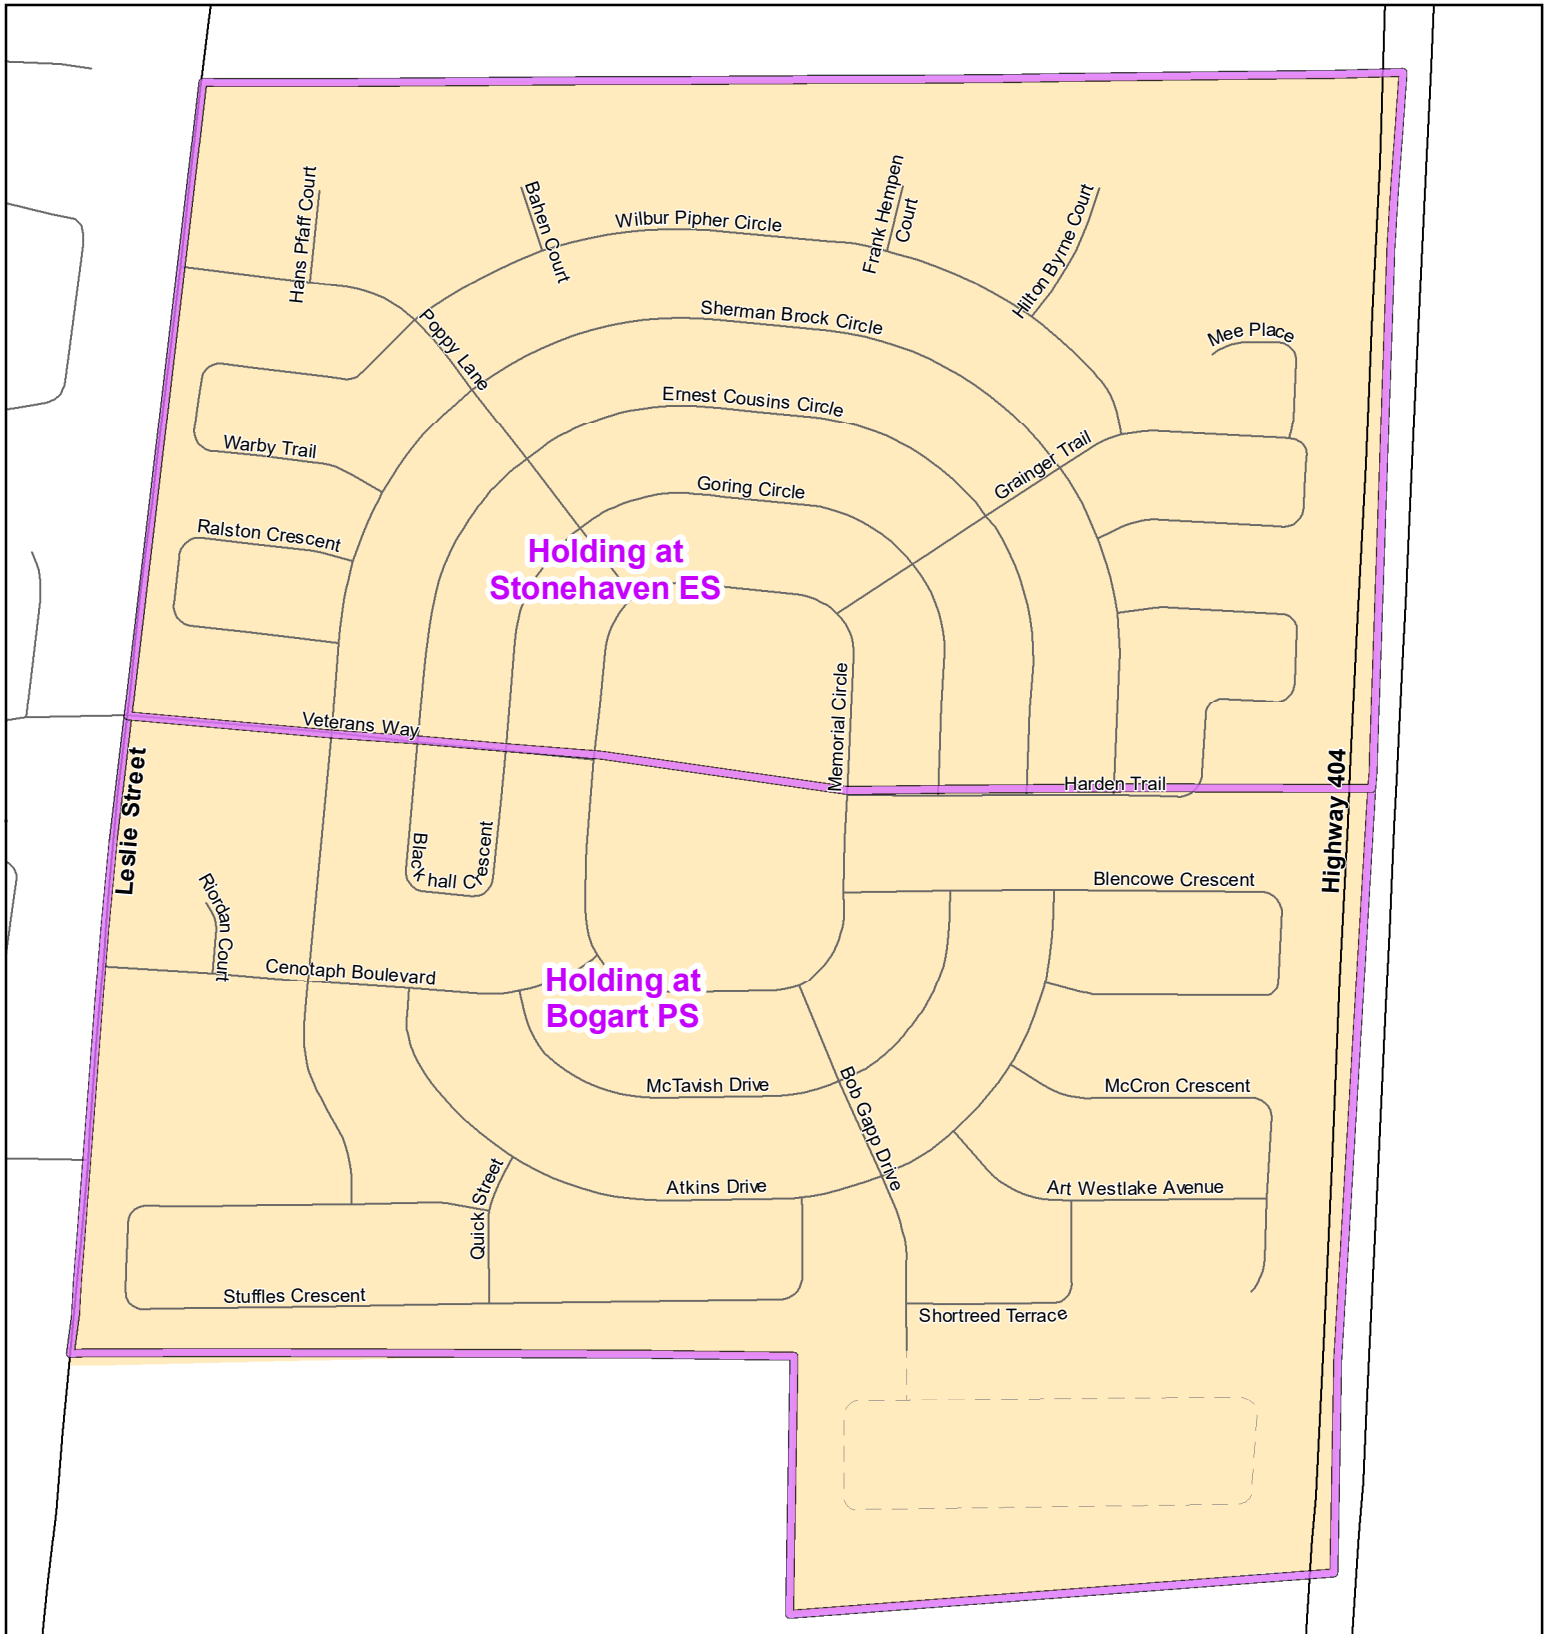

Unnamed Newmarket Southeast ES, Town of Newmarket

Legend

- | | | | | | |
|-------------------------------------------------------------------------------------|-------------------|-------------------------------------------------------------------------------------|-----------------|-------------------------------------------------------------------------------------|---------------|
|  | Elementary School |  | School Boundary |  | Urban Road |
|  | Secondary School |  | Holding Area |  | Regional Road |
|  | Railway |  | Proposed Road | | |

Notes

Students living in the Unnamed Newmarket Southeast ES boundary have been designated to hold at Bogart PS and Stonehaven ES. Please see map for details.

Boundary Approved: March 2014

Map Updated: August 2019