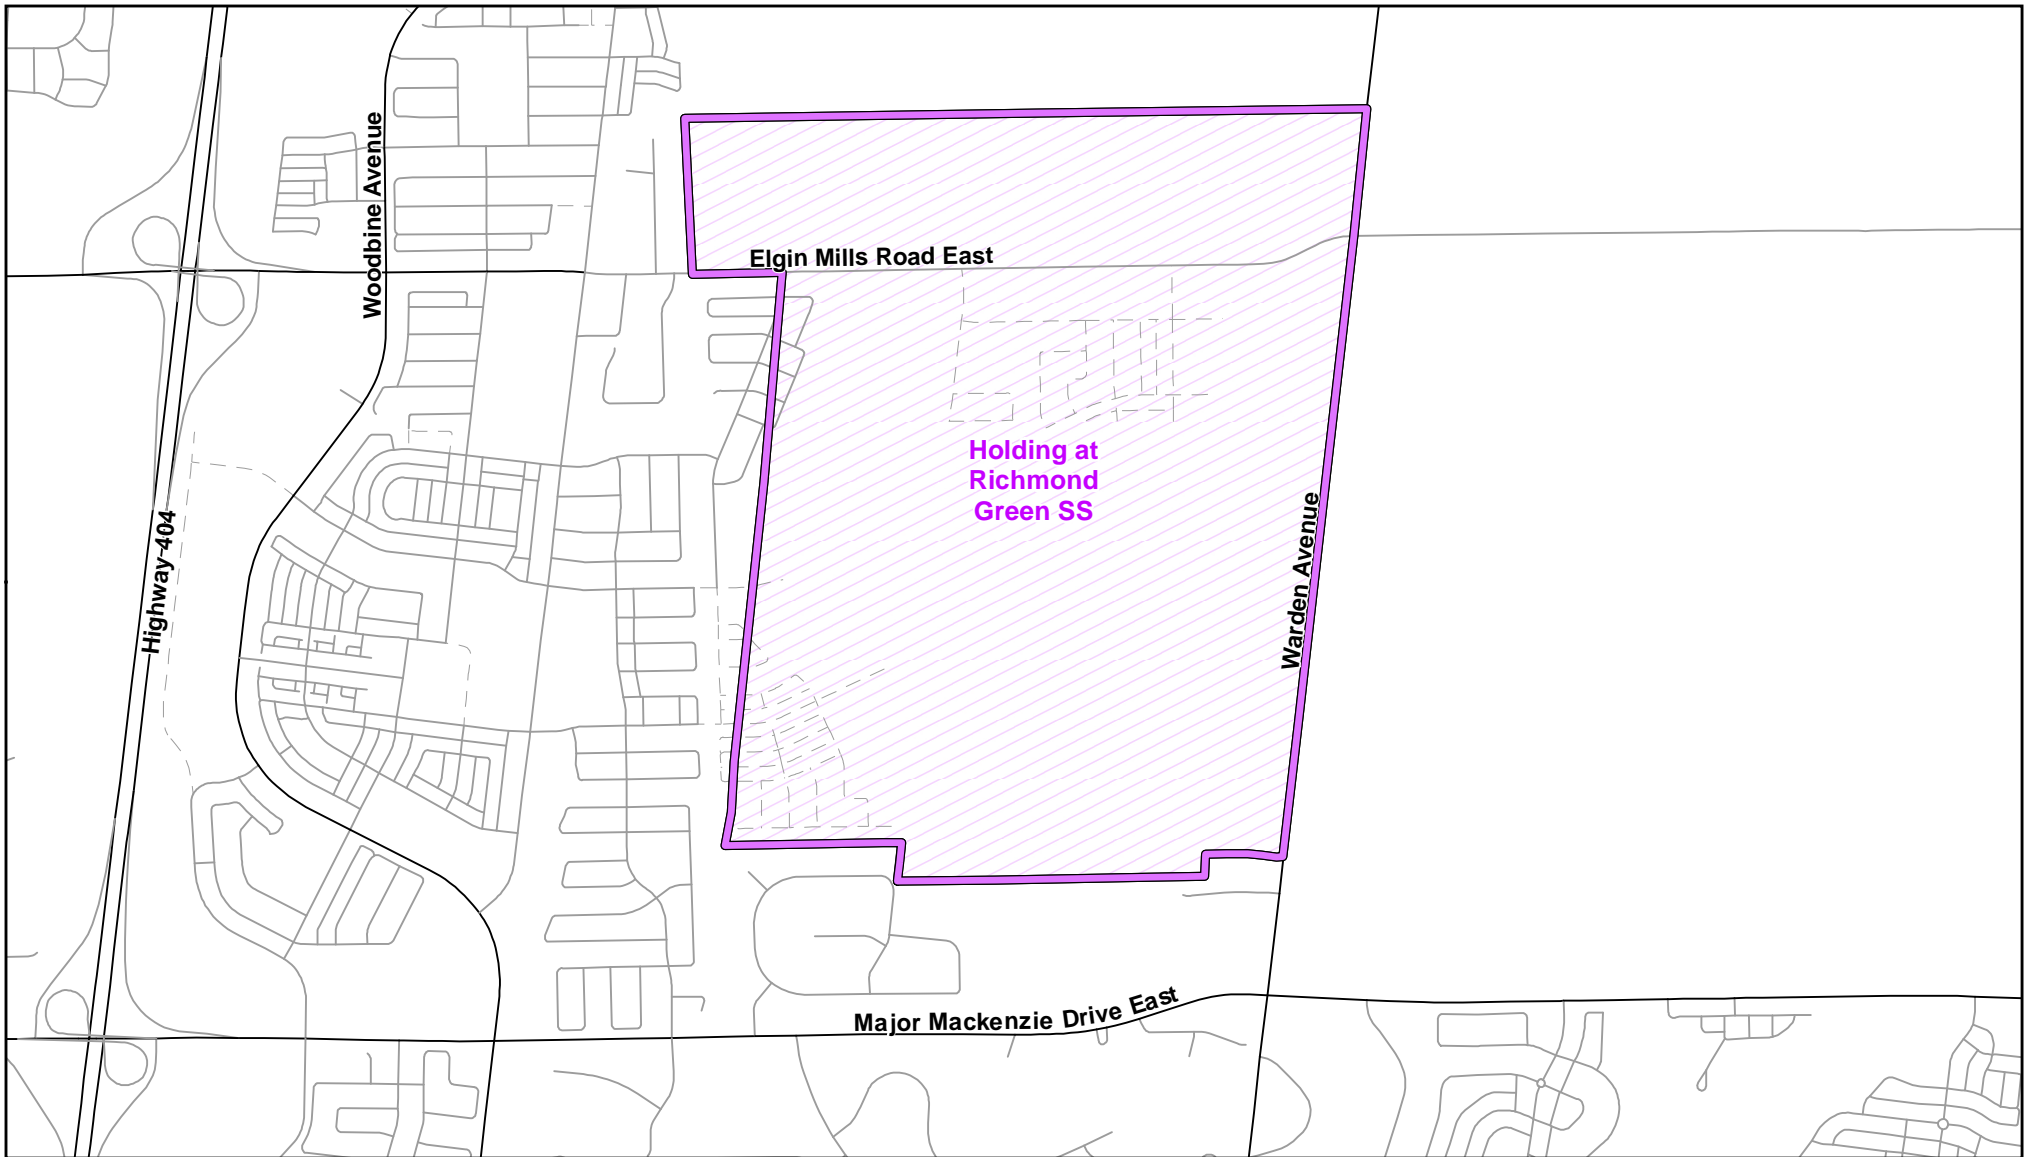

Richmond Green SS, City of Richmond Hill

Legend

- Elementary School
- Secondary School
- School Boundary
- Holding Area
- Urban Road
- Regional Road
- Railway
- Proposed Road

Notes

Within the boundary, two areas have been designated to hold at Dr. G.W. Williams SS and King City SS. New development area west of Warden Avenue and north of Major Mackenzie Drive East will be held at Richmond Green SS

Boundary Approved: May 2020

Map Updated: September 2022

Holding Area at Richmond Green SS, City of Markham

Legend

 Elementary School	 School Boundary	 Urban Road	
 Secondary School	 Holding Area	 Regional Road	
	 Railway	 Proposed Road	

Notes

New development area noted above will be held at Richmond Green SS.

Boundary Approved: January 2005

Map Updated: September 2022