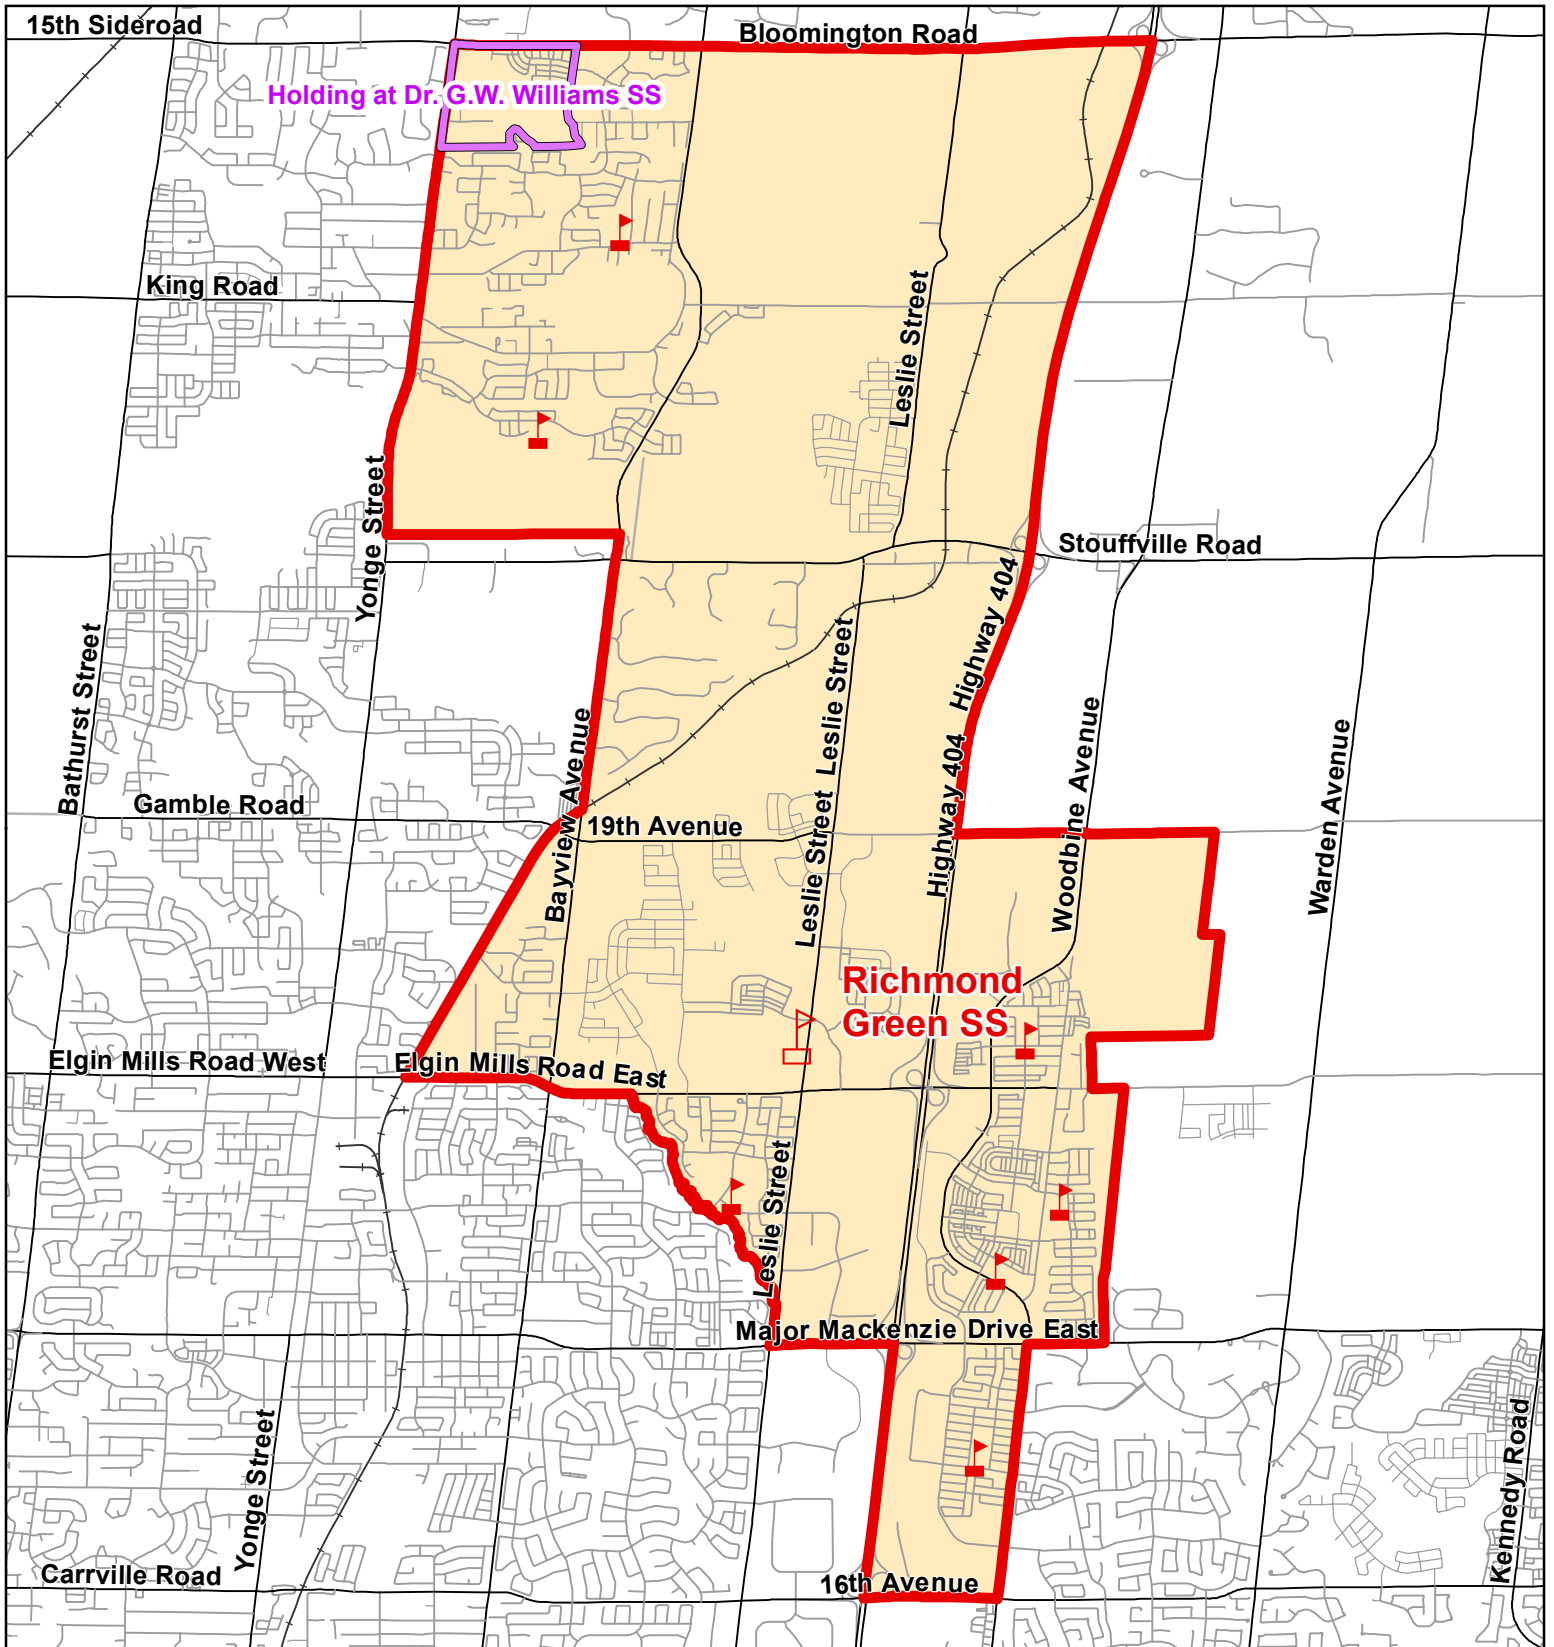

Richmond Green SS, City of Richmond Hill

Legend

- | | | |
|---|---|---|
|  Elementary School |  School Boundary |  Urban Road |
|  Secondary School |  Holding Area |  Regional Road |
|  Railway |  Proposed Road | |

Notes

Students living south east of Yonge Street & Bloomington Road will be held at Dr. G.W. Williams SS. Please see map for details.

Boundary Approved: May 2020

Map Updated: July 2020