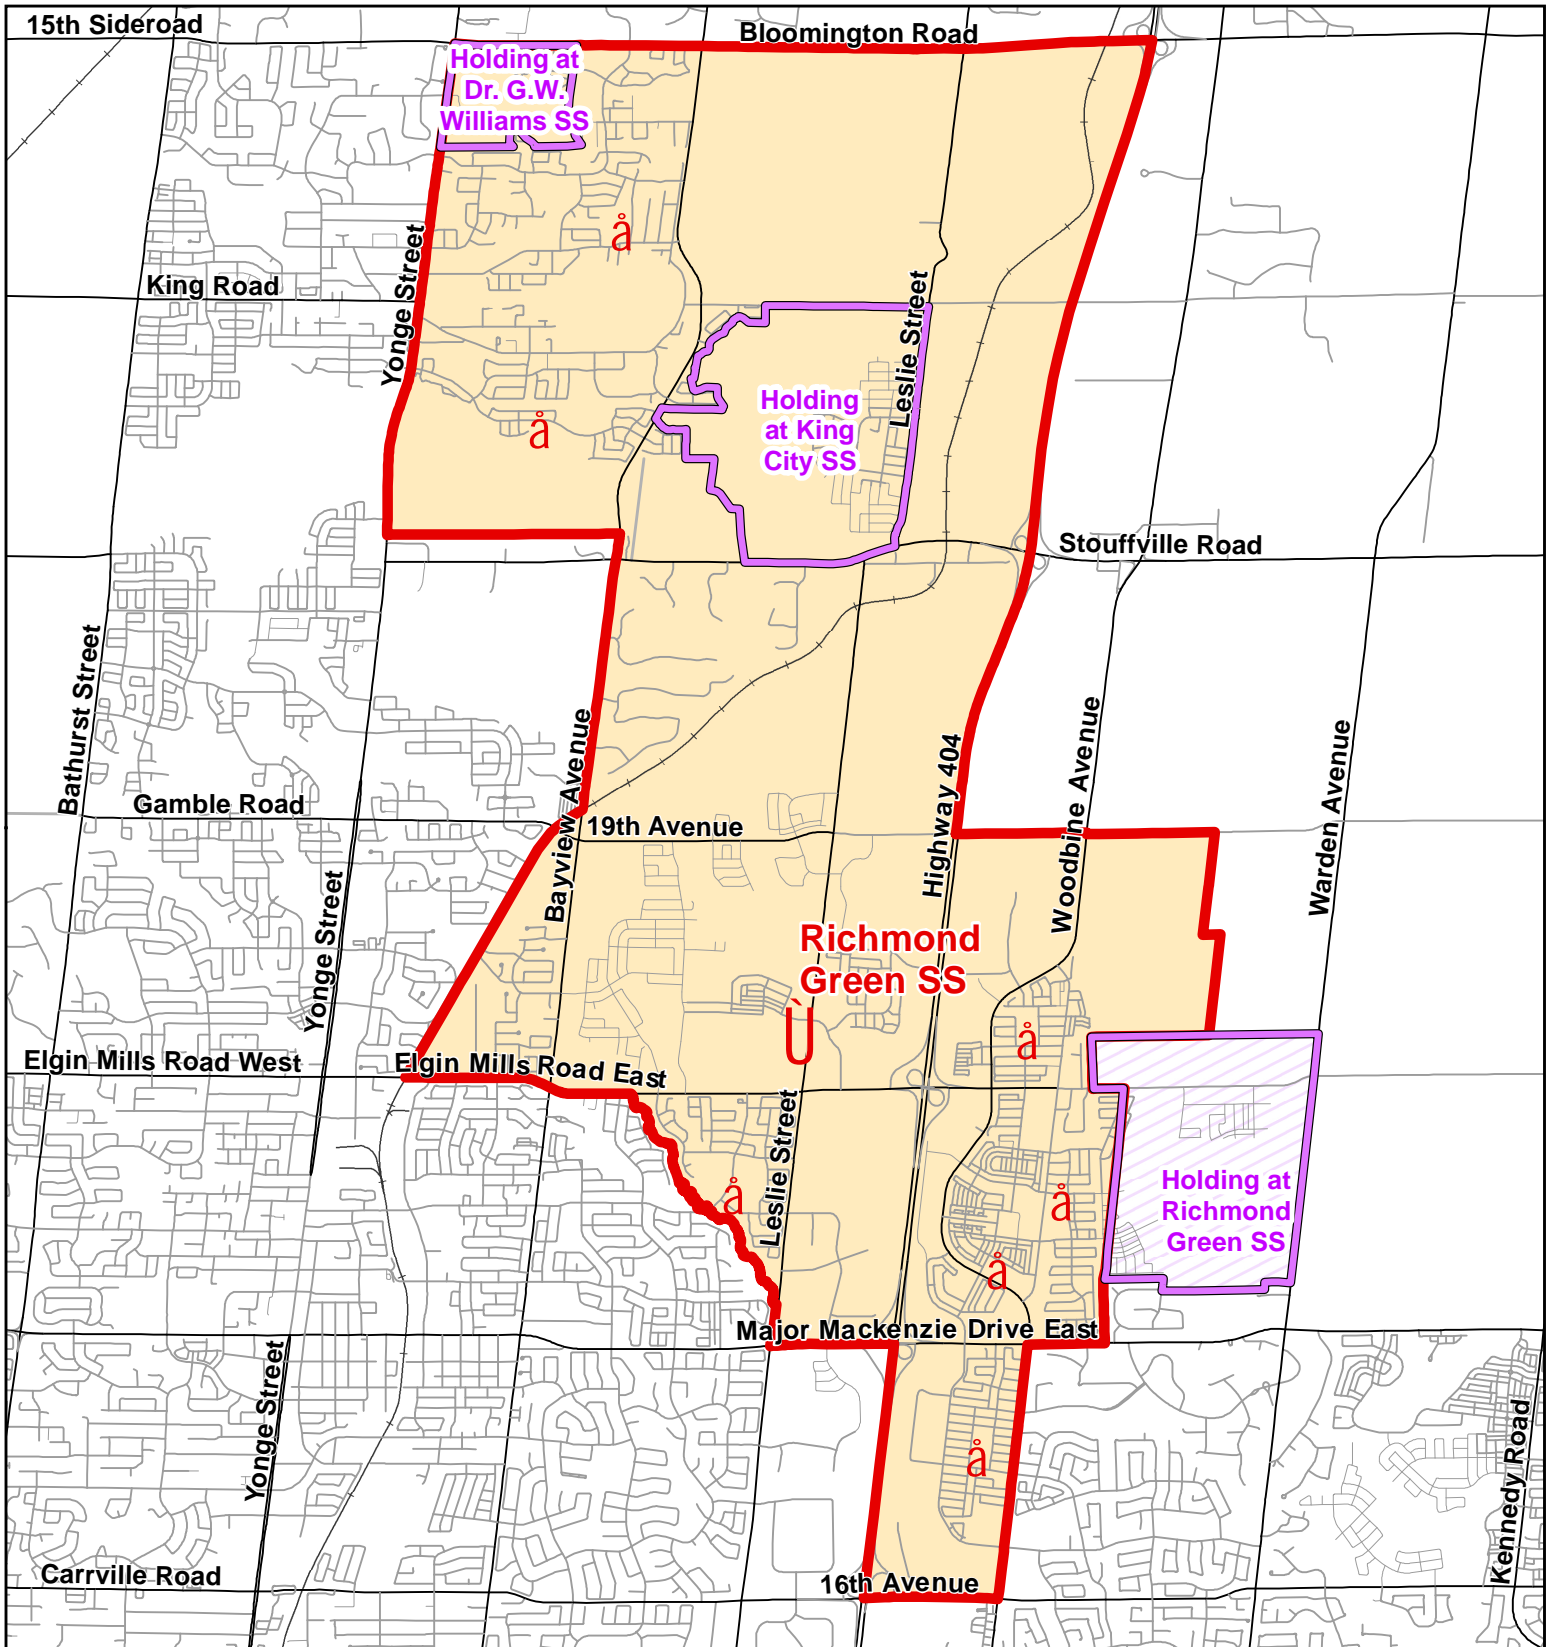

Richmond Green SS, City of Richmond Hill

Legend

- Elementary School
- Secondary School
- School Boundary
- Holding Area
- Urban Road
- Regional Road
- Railway
- Proposed Road

Notes

Within the boundary, two areas have been designated to hold at Dr. G.W. Williams SS and King City SS. New development area west of Warden Avenue and north of Major Mackenzie Drive East will be held at Richmond Green SS

Boundary Approved: May 2020

Map Updated: September 2022

Holding Area at Richmond Green SS, City of Markham

Legend

 Elementary School	 School Boundary	 Urban Road	
 Secondary School	 Holding Area	 Regional Road	
	 Railway	 Proposed Road	

Notes

New development area noted above will be held at Richmond Green SS.

Boundary Approved: January 2005

Map Updated: September 2022