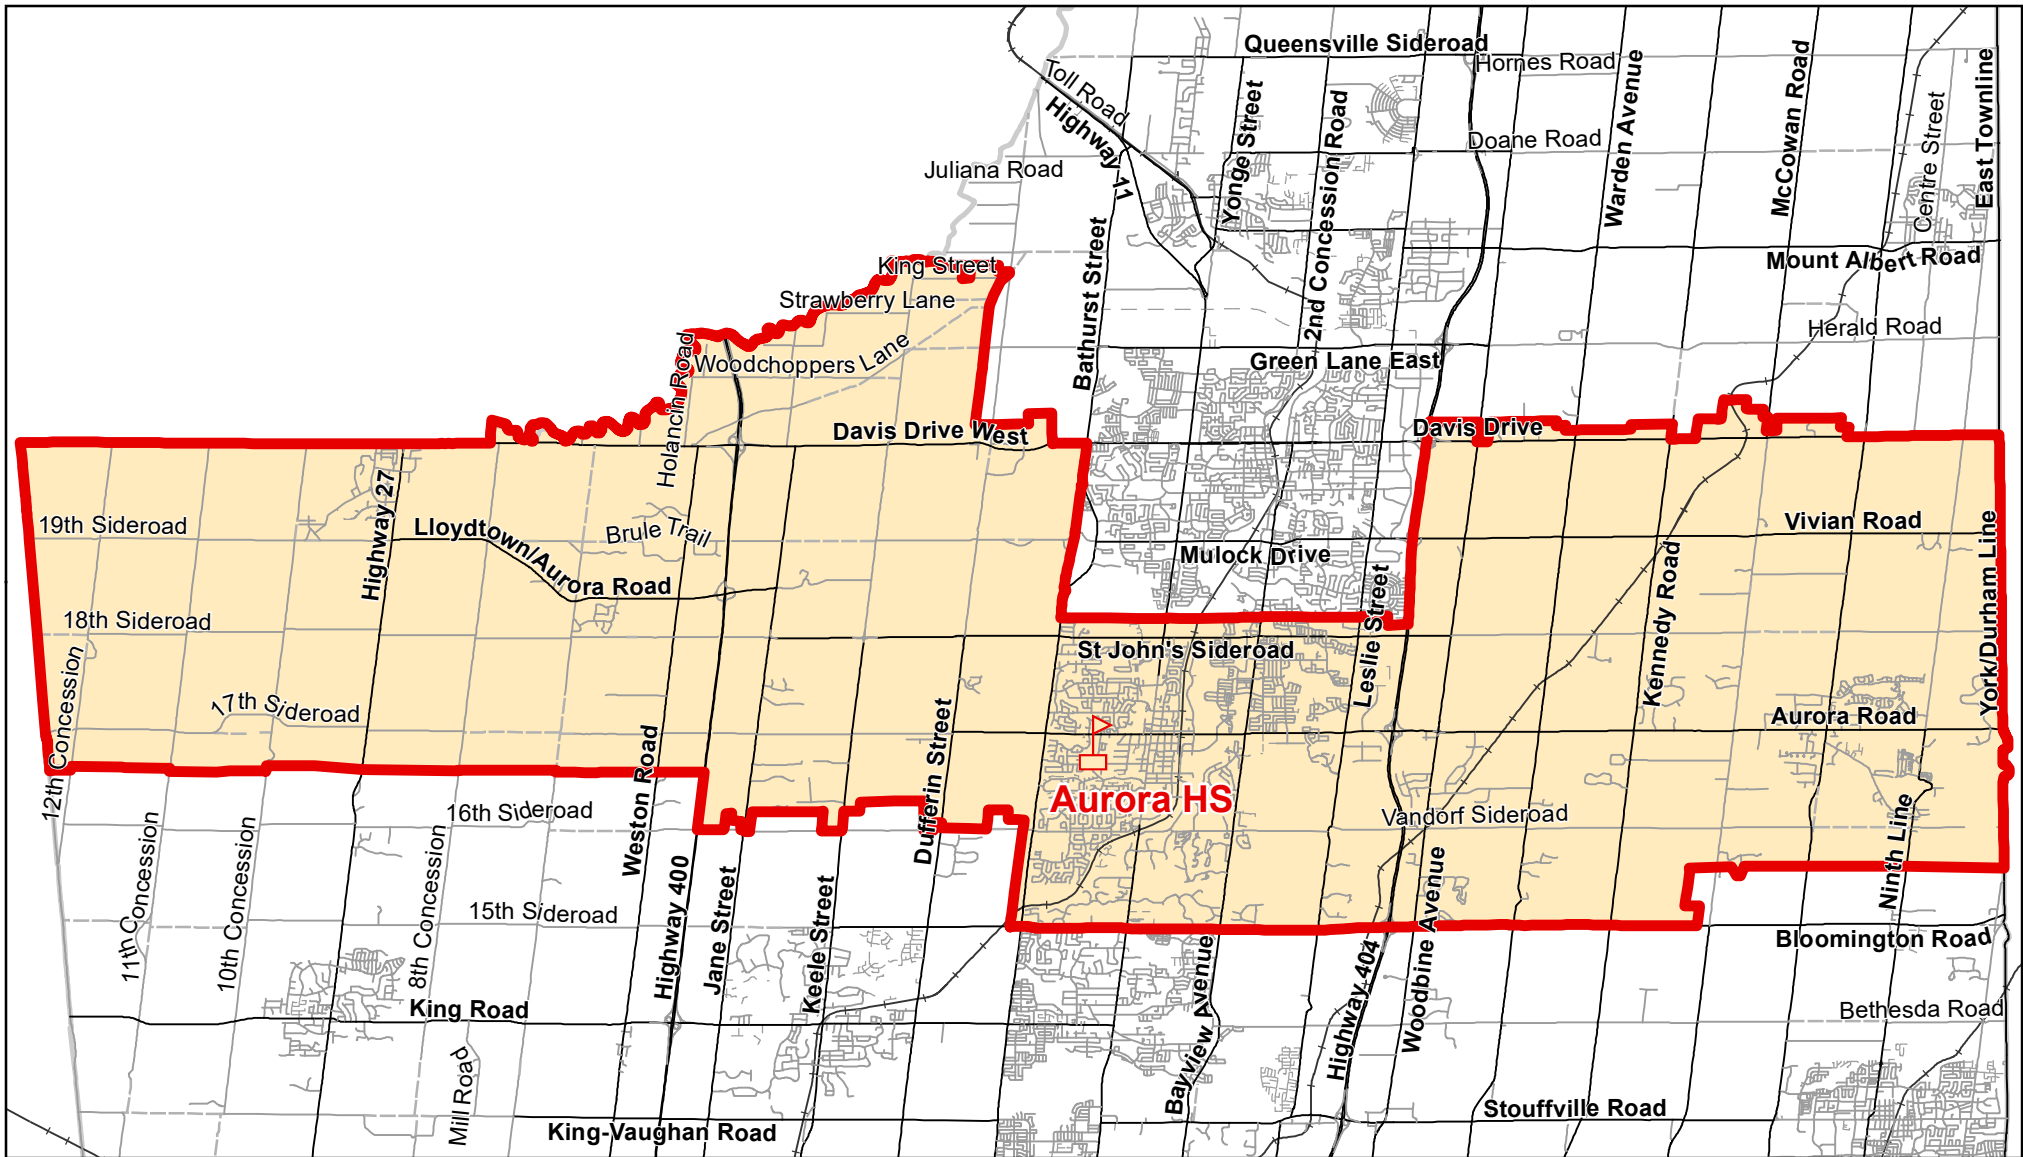

Aurora HS, Town of Aurora

Legend

- | | | |
|---|---|---|
|  Elementary School |  School Boundary |  Urban Road |
|  Secondary School |  Holding Area |  Regional Road |
|  Railway |  Proposed Road | |

Notes

Students living in Section B have the option to attend Aurora HS or Dr. G.W. Williams SS.

Boundary Approved: March 2015

Map Updated: August 2019

Aurora HS (French Immersion), Town of Aurora

Legend

 Elementary School	 School Boundary	 Urban Road
 Secondary School	 Holding Area	 Regional Road
	 Railway	 Proposed Road

Notes

Aurora HS accommodates students living in the above French Immersion boundary. For the 2019/2020 school year, Aurora HS will accommodate students from Grade 10 to 12 living in the new King City SS French Immersion boundary. As the program grows a grade at King City SS, the number of grades accommodated at Aurora HS will decrease.

Boundary Approved: March 2018

Map Updated: August 2019