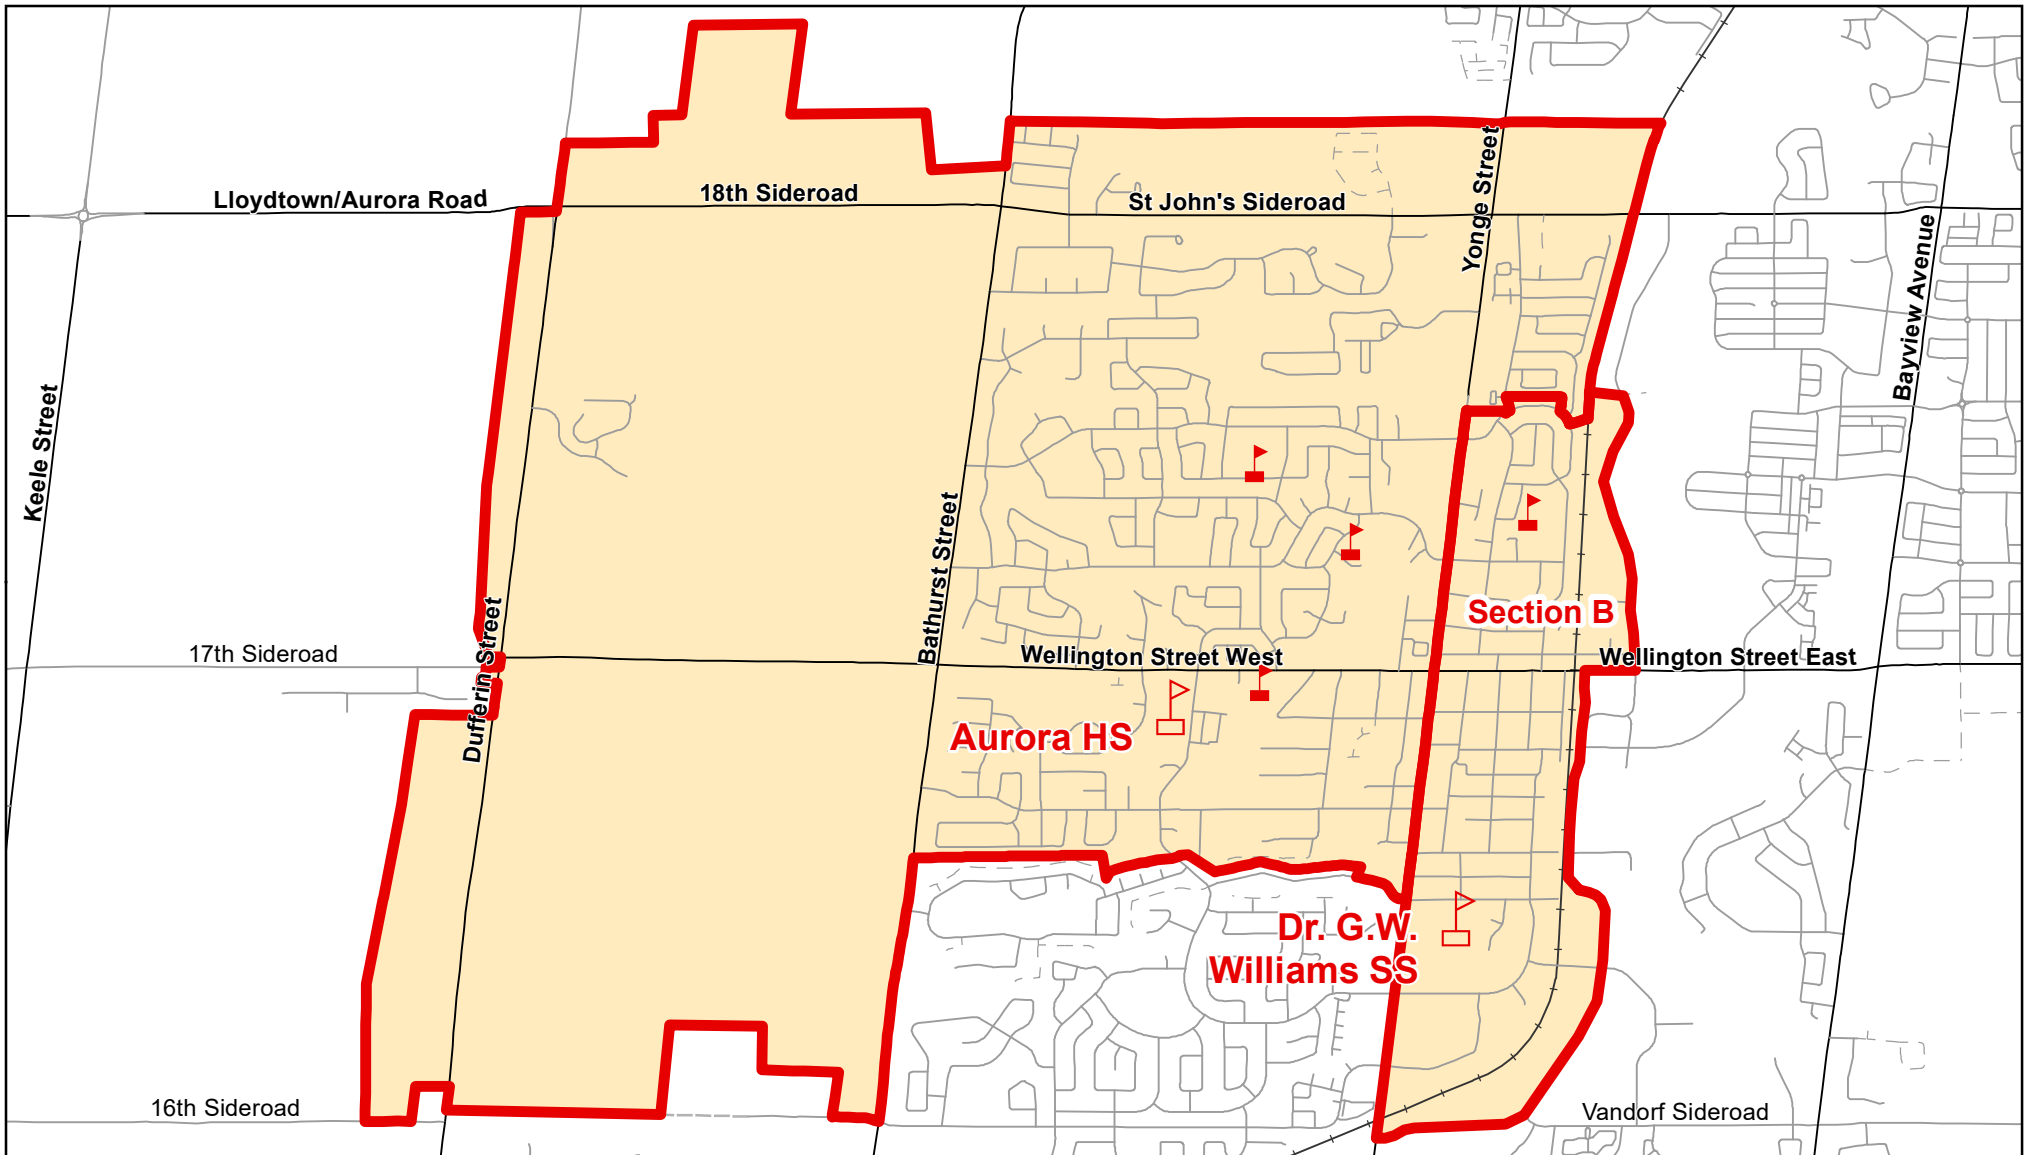

Aurora HS, Town of Aurora

Legend

- | | | |
|---|---|---|
|  Elementary School |  School Boundary |  Urban Road |
|  Secondary School |  Holding Area |  Regional Road |
|  Railway |  Proposed Road | |

Notes

Students living in Section B have the option to attend Aurora HS or Dr. G.W. Williams SS.

Boundary Approved: March 2015

Map Updated: August 2019

Aurora HS (French Immersion), Town of Aurora

Legend

 Elementary School	 School Boundary	 Urban Road
 Secondary School	 Holding Area	 Regional Road
	 Railway	 Proposed Road

Notes

Aurora HS accommodates students living in the above French Immersion boundary. For the 2019/2020 school year, Aurora HS will accommodate students from Grade 10 to 12 living in the new King City SS French Immersion boundary. As the program grows a grade at King City SS, the number of grades accommodated at Aurora HS will decrease.

Boundary Approved: March 2018

Map Updated: August 2019