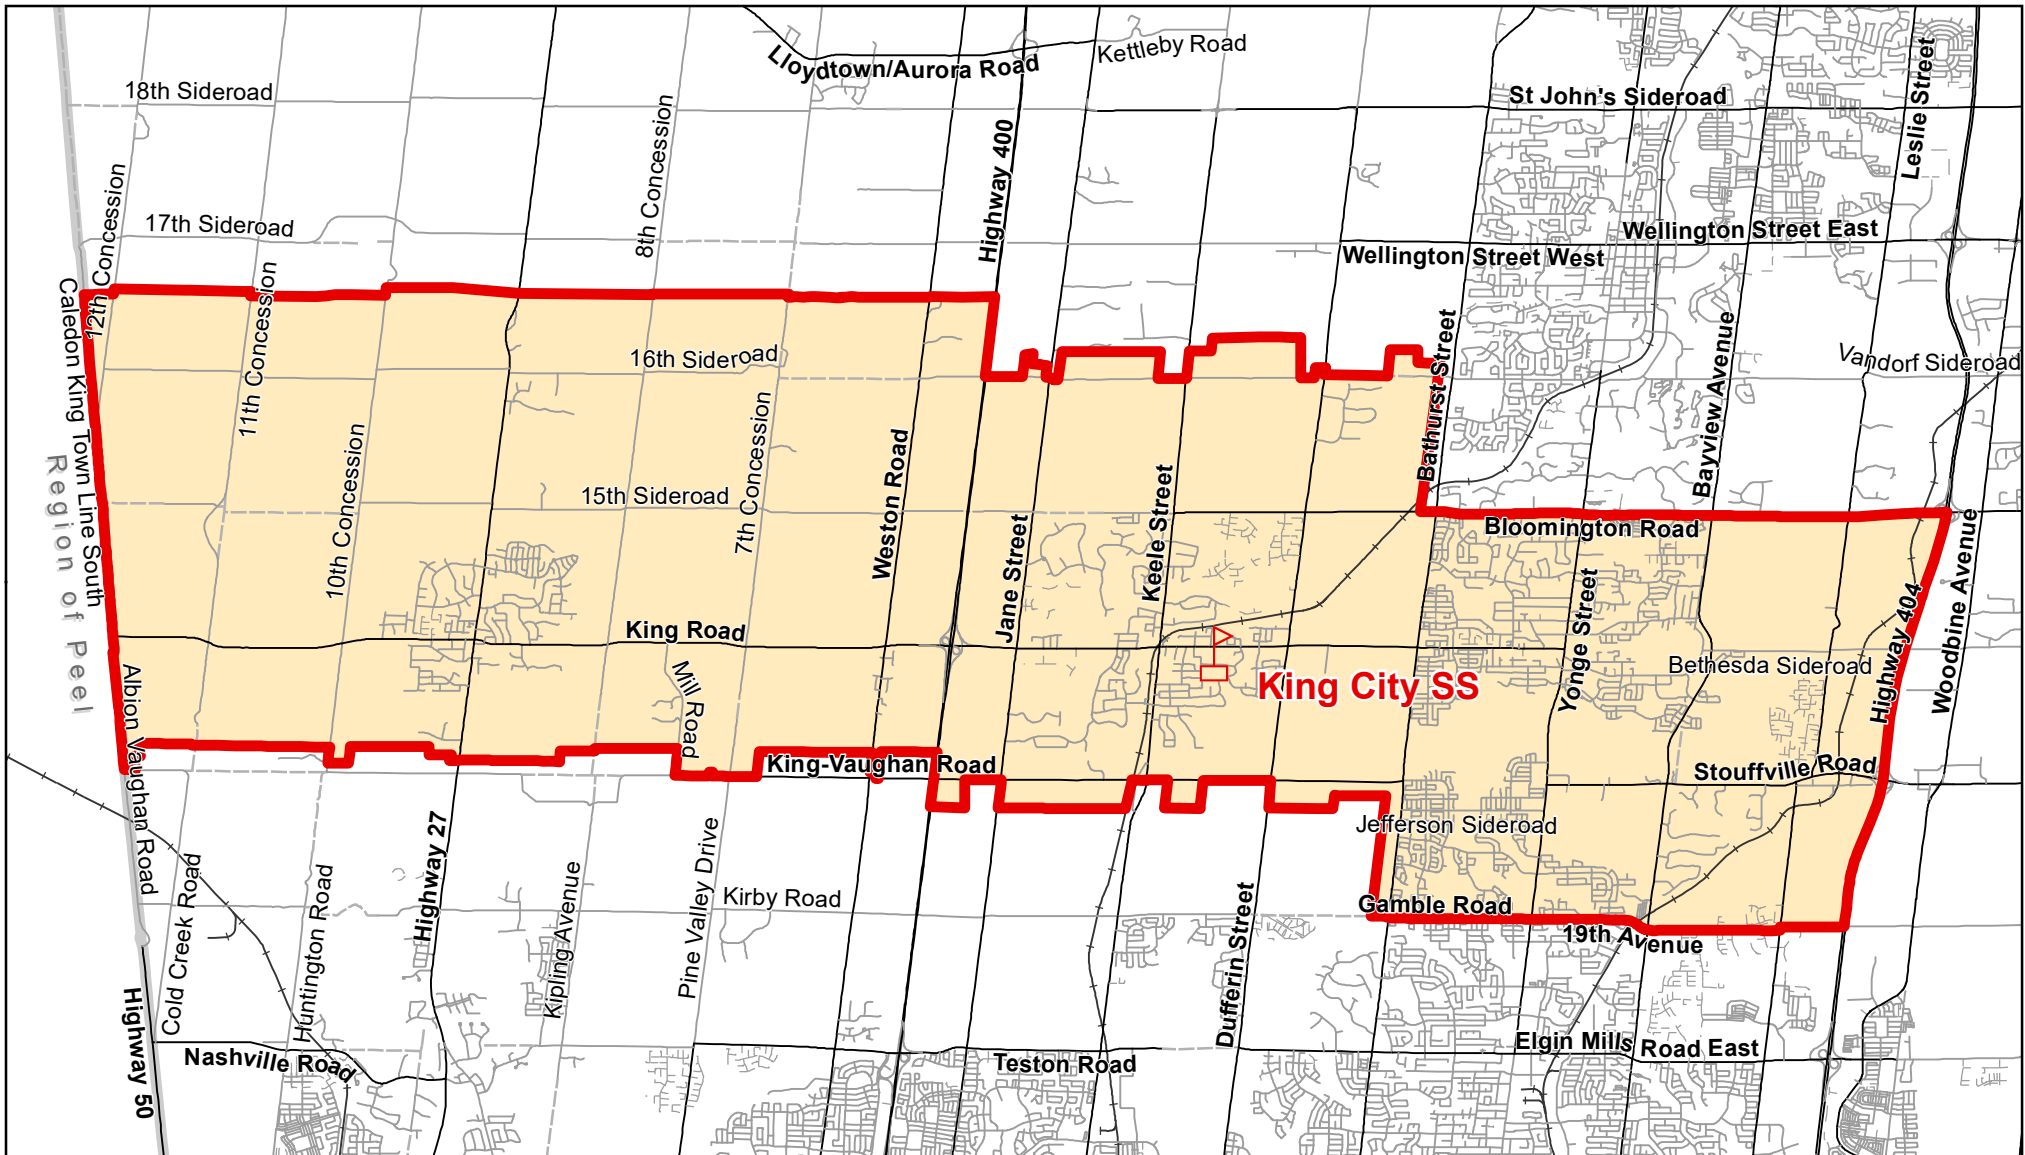

# King City SS, Township of King

**Legend**

	Elementary School		School Boundary		Urban Road
	Secondary School		Holding Area		Regional Road
			Railway		Proposed Road

N  

**Notes**

Boundary Approved: March 2019

Map Updated: August 2019

# King City SS, Township of King (French Immersion)

**Legend**

	Elementary School		School Boundary		Urban Road
	Secondary School		Holding Area		Regional Road
			Railway		Proposed Road

N  

**Notes**

For the 2019/2020 school year, King City SS accommodates Grade 9 students living in the above French Immersion boundary. Grade 10 to 12 students will attend Aurora HS. For the 2020/2021, King City SS will accommodate Grade 9 to 10 students and grow a grade each year thereafter.

**Boundary Approved: March 2018**

**Map Updated: August 2019**