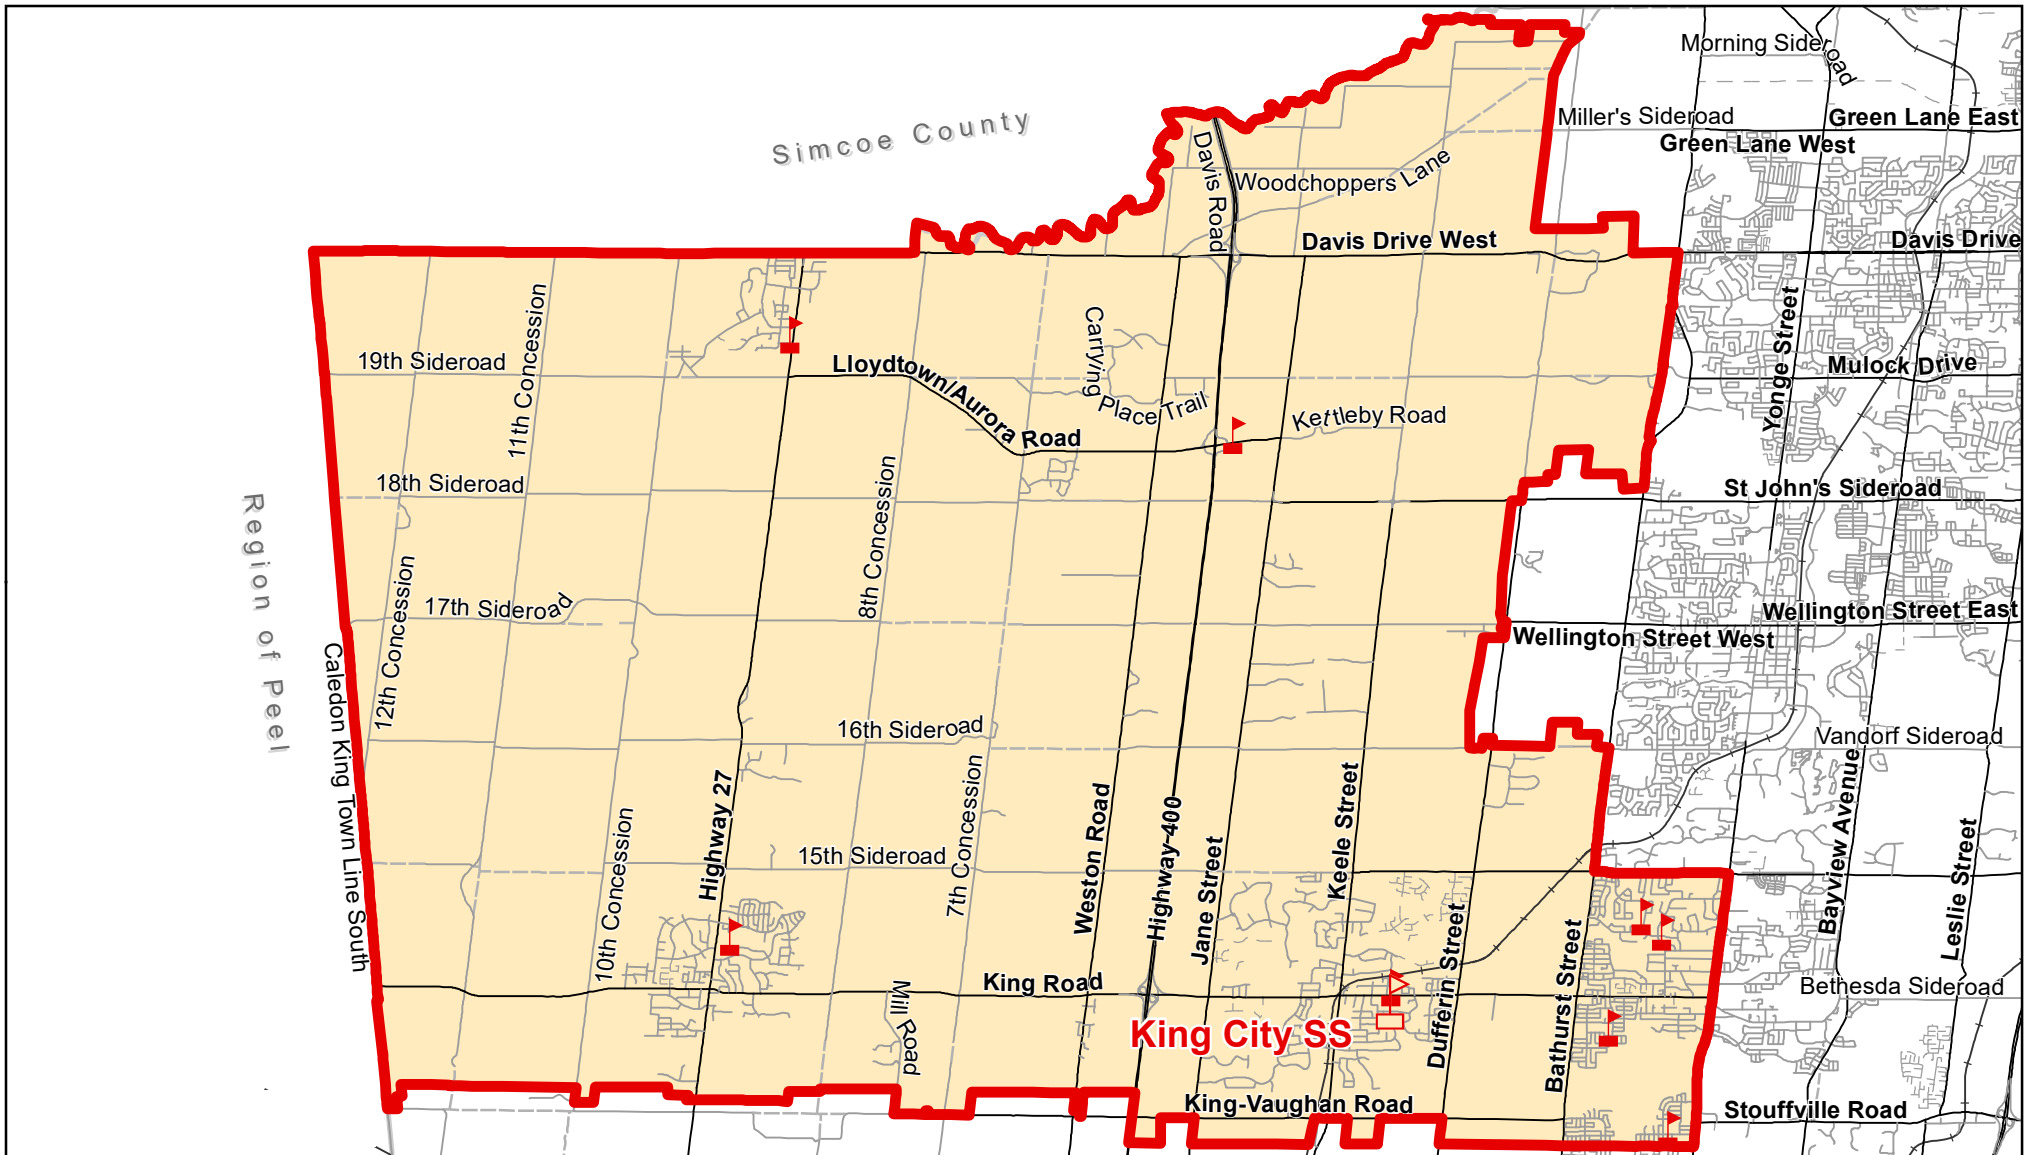

# King City SS, Township of King

**Legend**

	Elementary School		School Boundary		Urban Road
	Secondary School		Holding Area		Regional Road
			Railway		Proposed Road

N  

**Notes**

Boundary Approved: March 2019

Map Updated: August 2019

# King City SS, Township of King (French Immersion)

**Legend**

	Elementary School		School Boundary		Urban Road
	Secondary School		Holding Area		Regional Road
			Railway		Proposed Road

N  

**Notes**

For the 2019/2020 school year, King City SS accommodates Grade 9 students living in the above French Immersion boundary. Grade 10 to 12 students will attend Aurora HS. For the 2020/2021, King City SS will accommodate Grade 9 to 10 students and grow a grade each year thereafter.

**Boundary Approved: March 2018**

**Map Updated: August 2019**