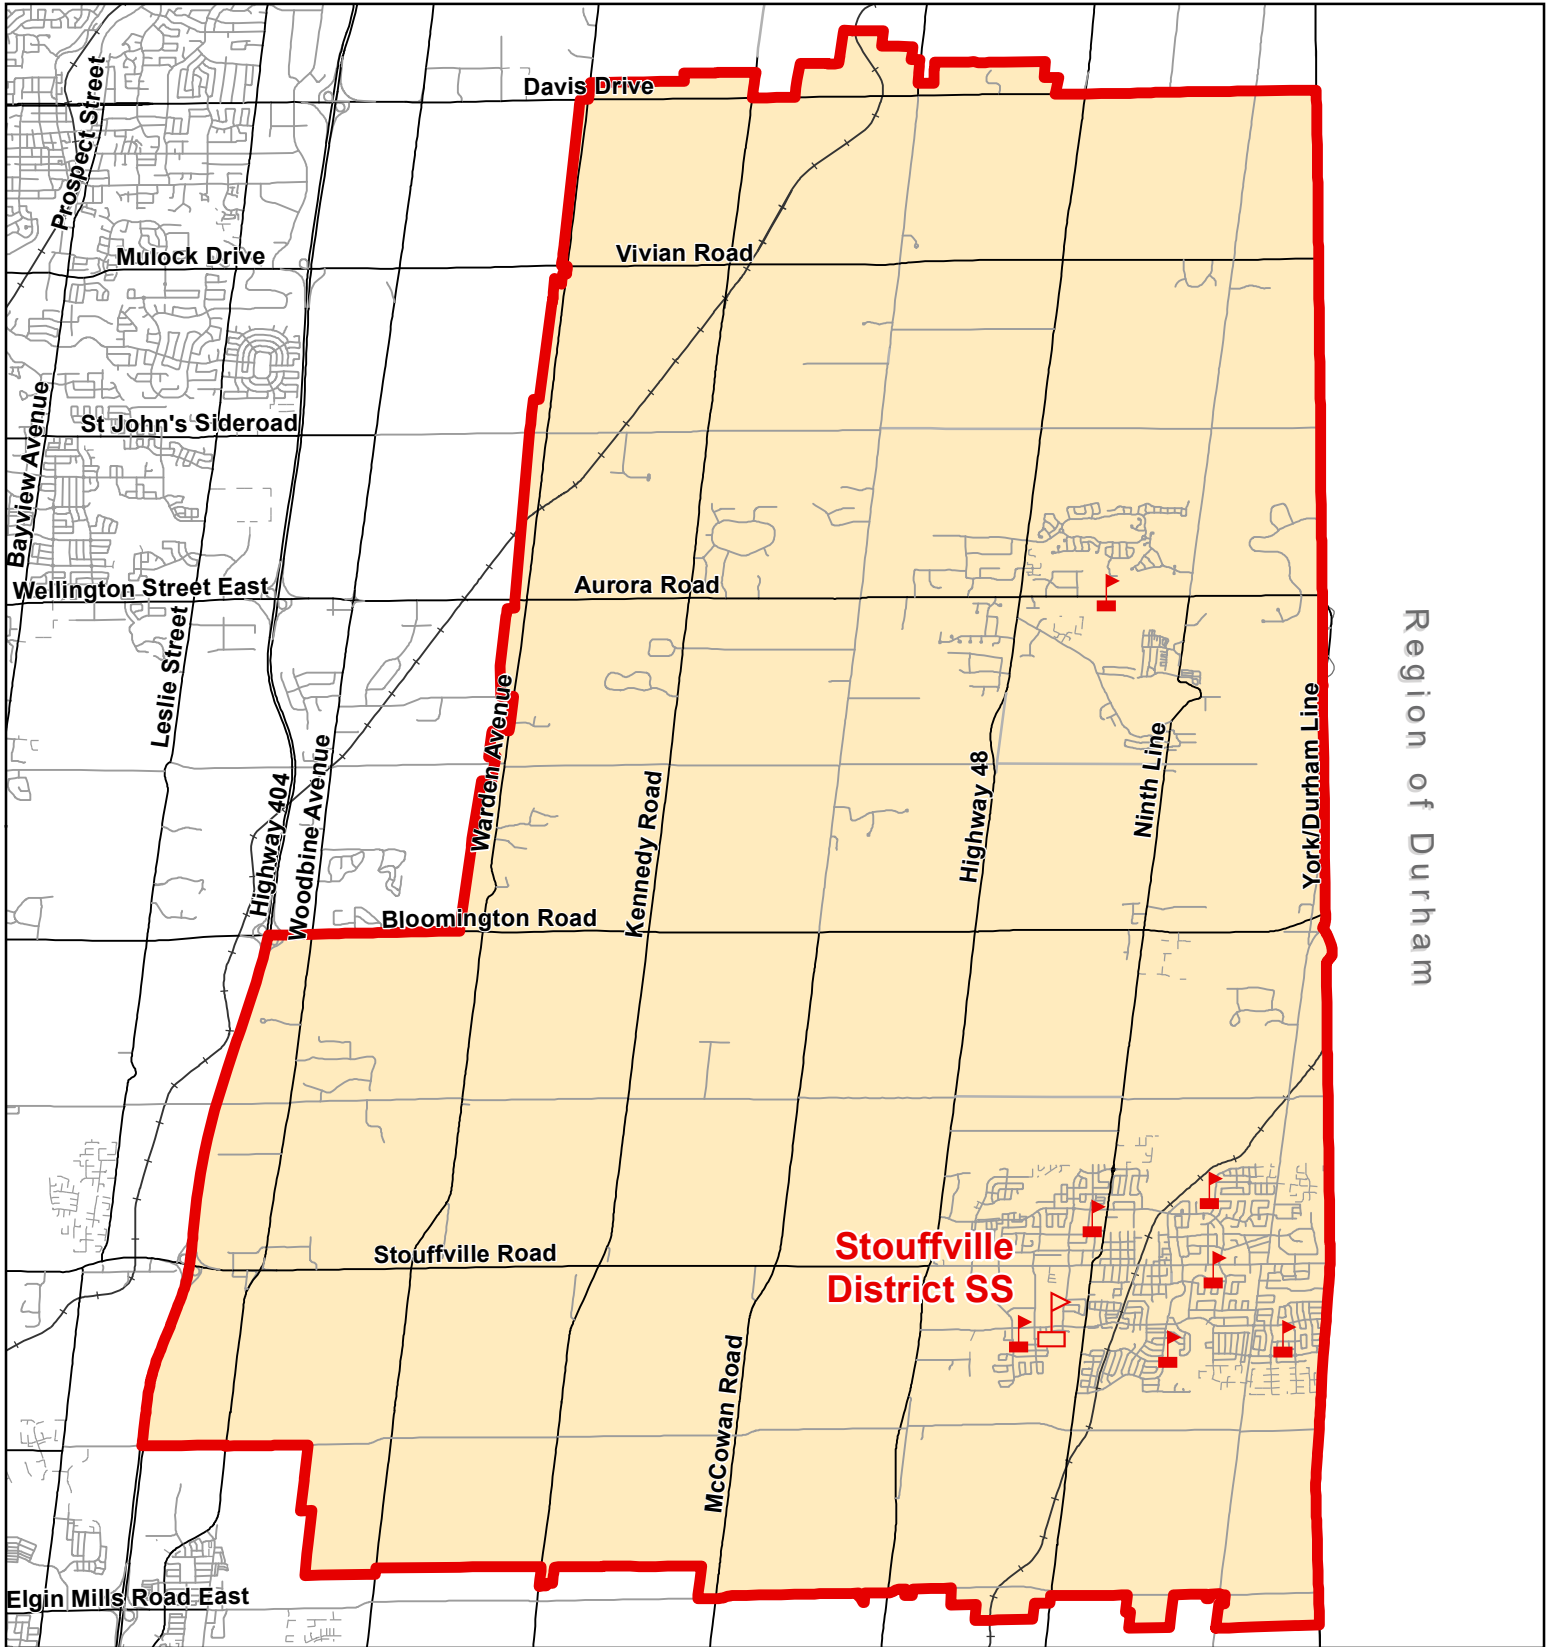

Stouffville District SS, Town of Whitchurch-Stouffville

Legend

- | | | |
|---|---|---|
|  Elementary School |  School Boundary |  Urban Road |
|  Secondary School |  Holding Area |  Regional Road |
|  Railway |  Proposed Road | |

Notes

Boundary Approved: 1997

Map Updated: August 2019