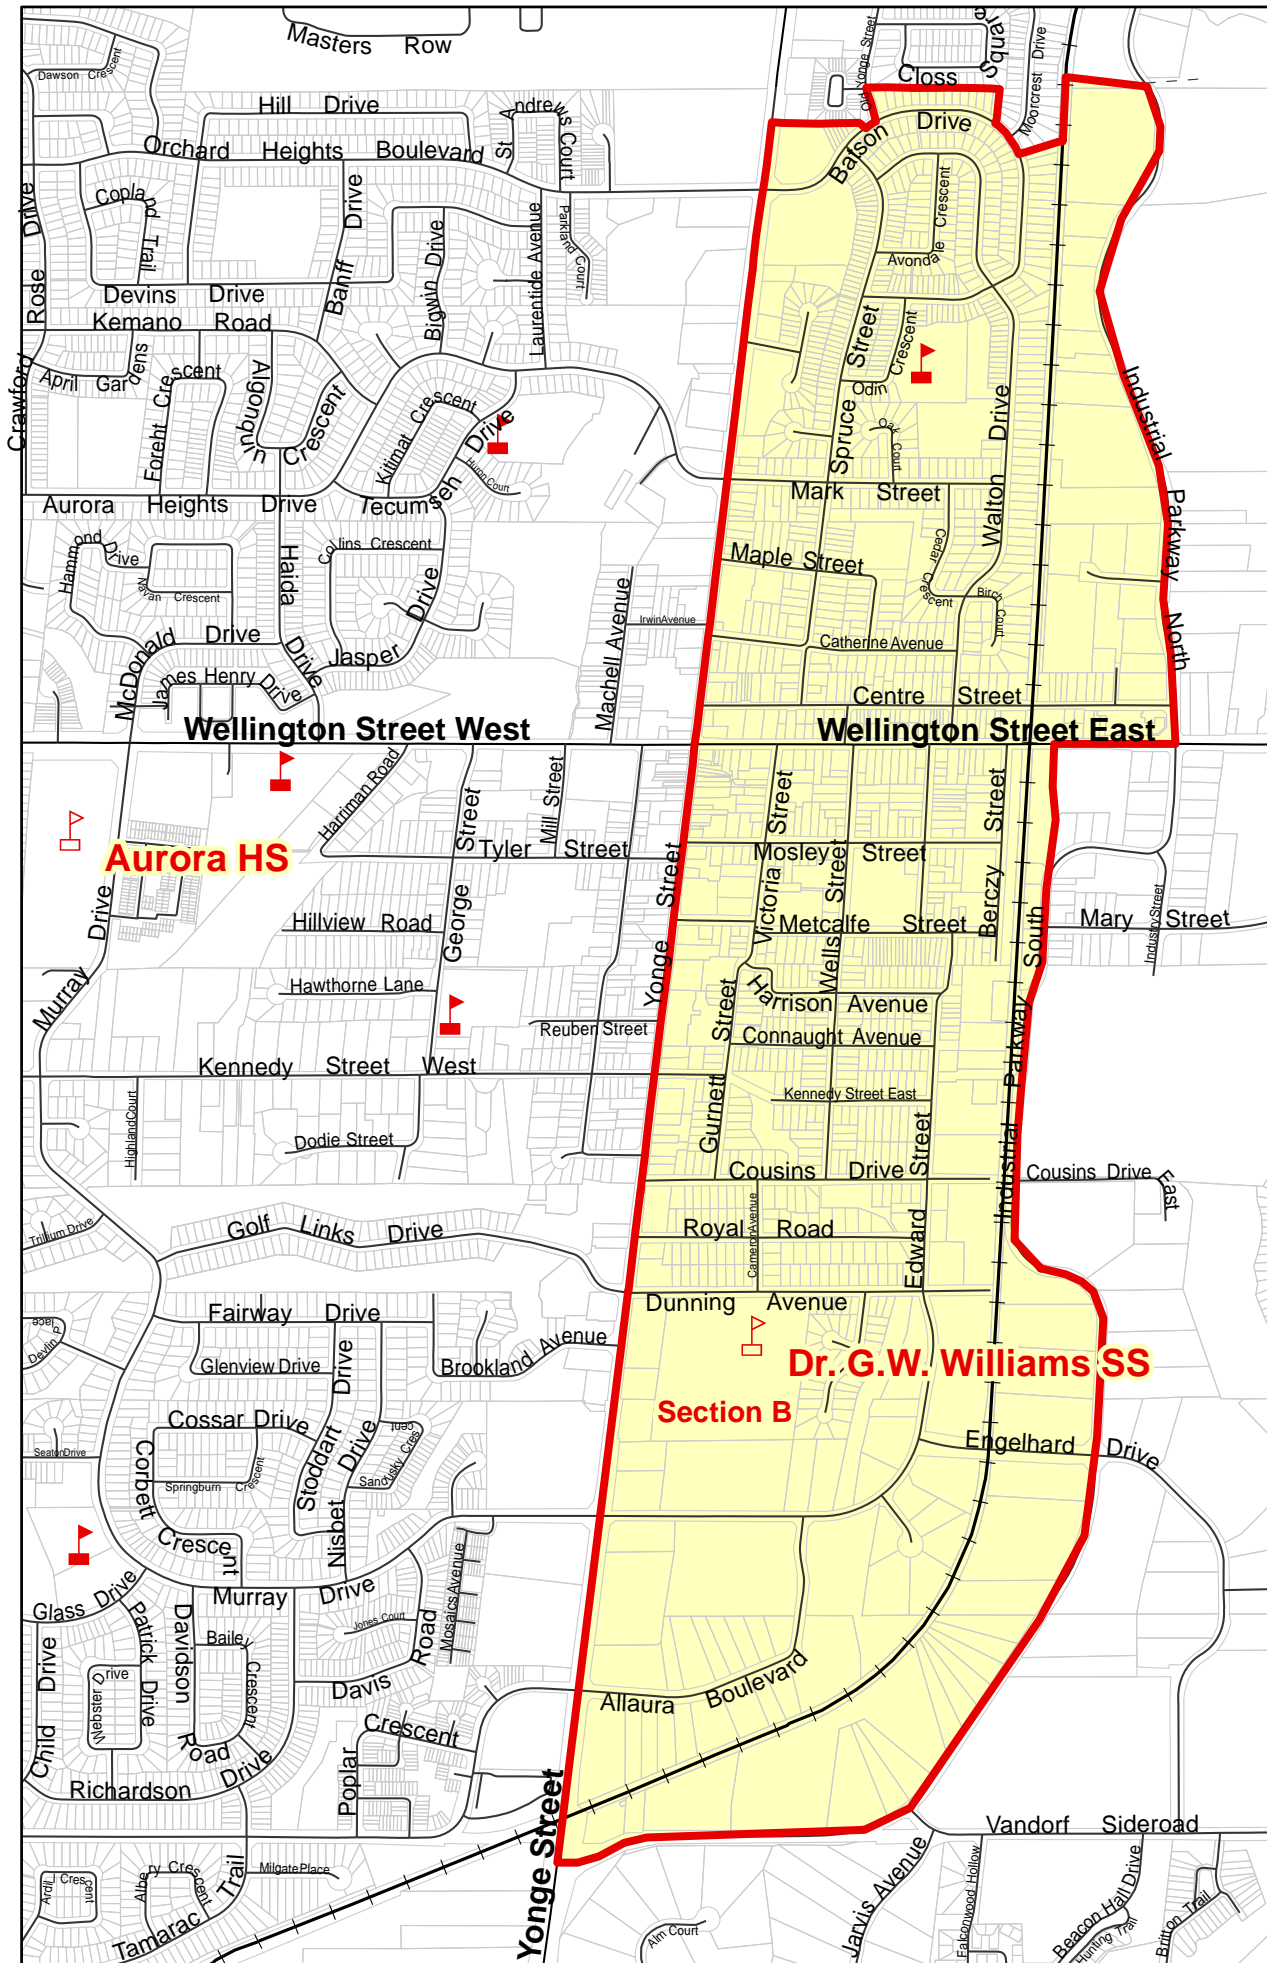

Dr. G.W. Williams SS, Town of Aurora

Legend

- Elementary School
- Secondary School
- School Boundary
- Parcel
- Road
- Proposed Road
- Railway
- Creek/River
- Holding Area

Aurora Secondary School Boundaries

Notes

Students living in Section B have the option to attend Aurora HS or Dr. G.W. Williams SS

Students living south-east of Yonge St. & Bloomington Rd. will be held at Dr. G.W. Williams SS. Please see map for details.

Boundary Approved: March 2014
 Map Updated: July 2014

Dr. G.W. Williams SS/Aurora HS - Section B, Town of Aurora

Legend

- Elementary School
- Secondary School
- School Boundary
- Parcel
- Road
- Proposed Road
- Railway
- Creek/River
- Holding Area

Aurora Secondary School Boundaries

Notes

Students living in Section B have the option to attend Aurora HS or Dr. G.W. Williams SS

Boundary Approved: March 25, 2010
 Map Updated: February 2015