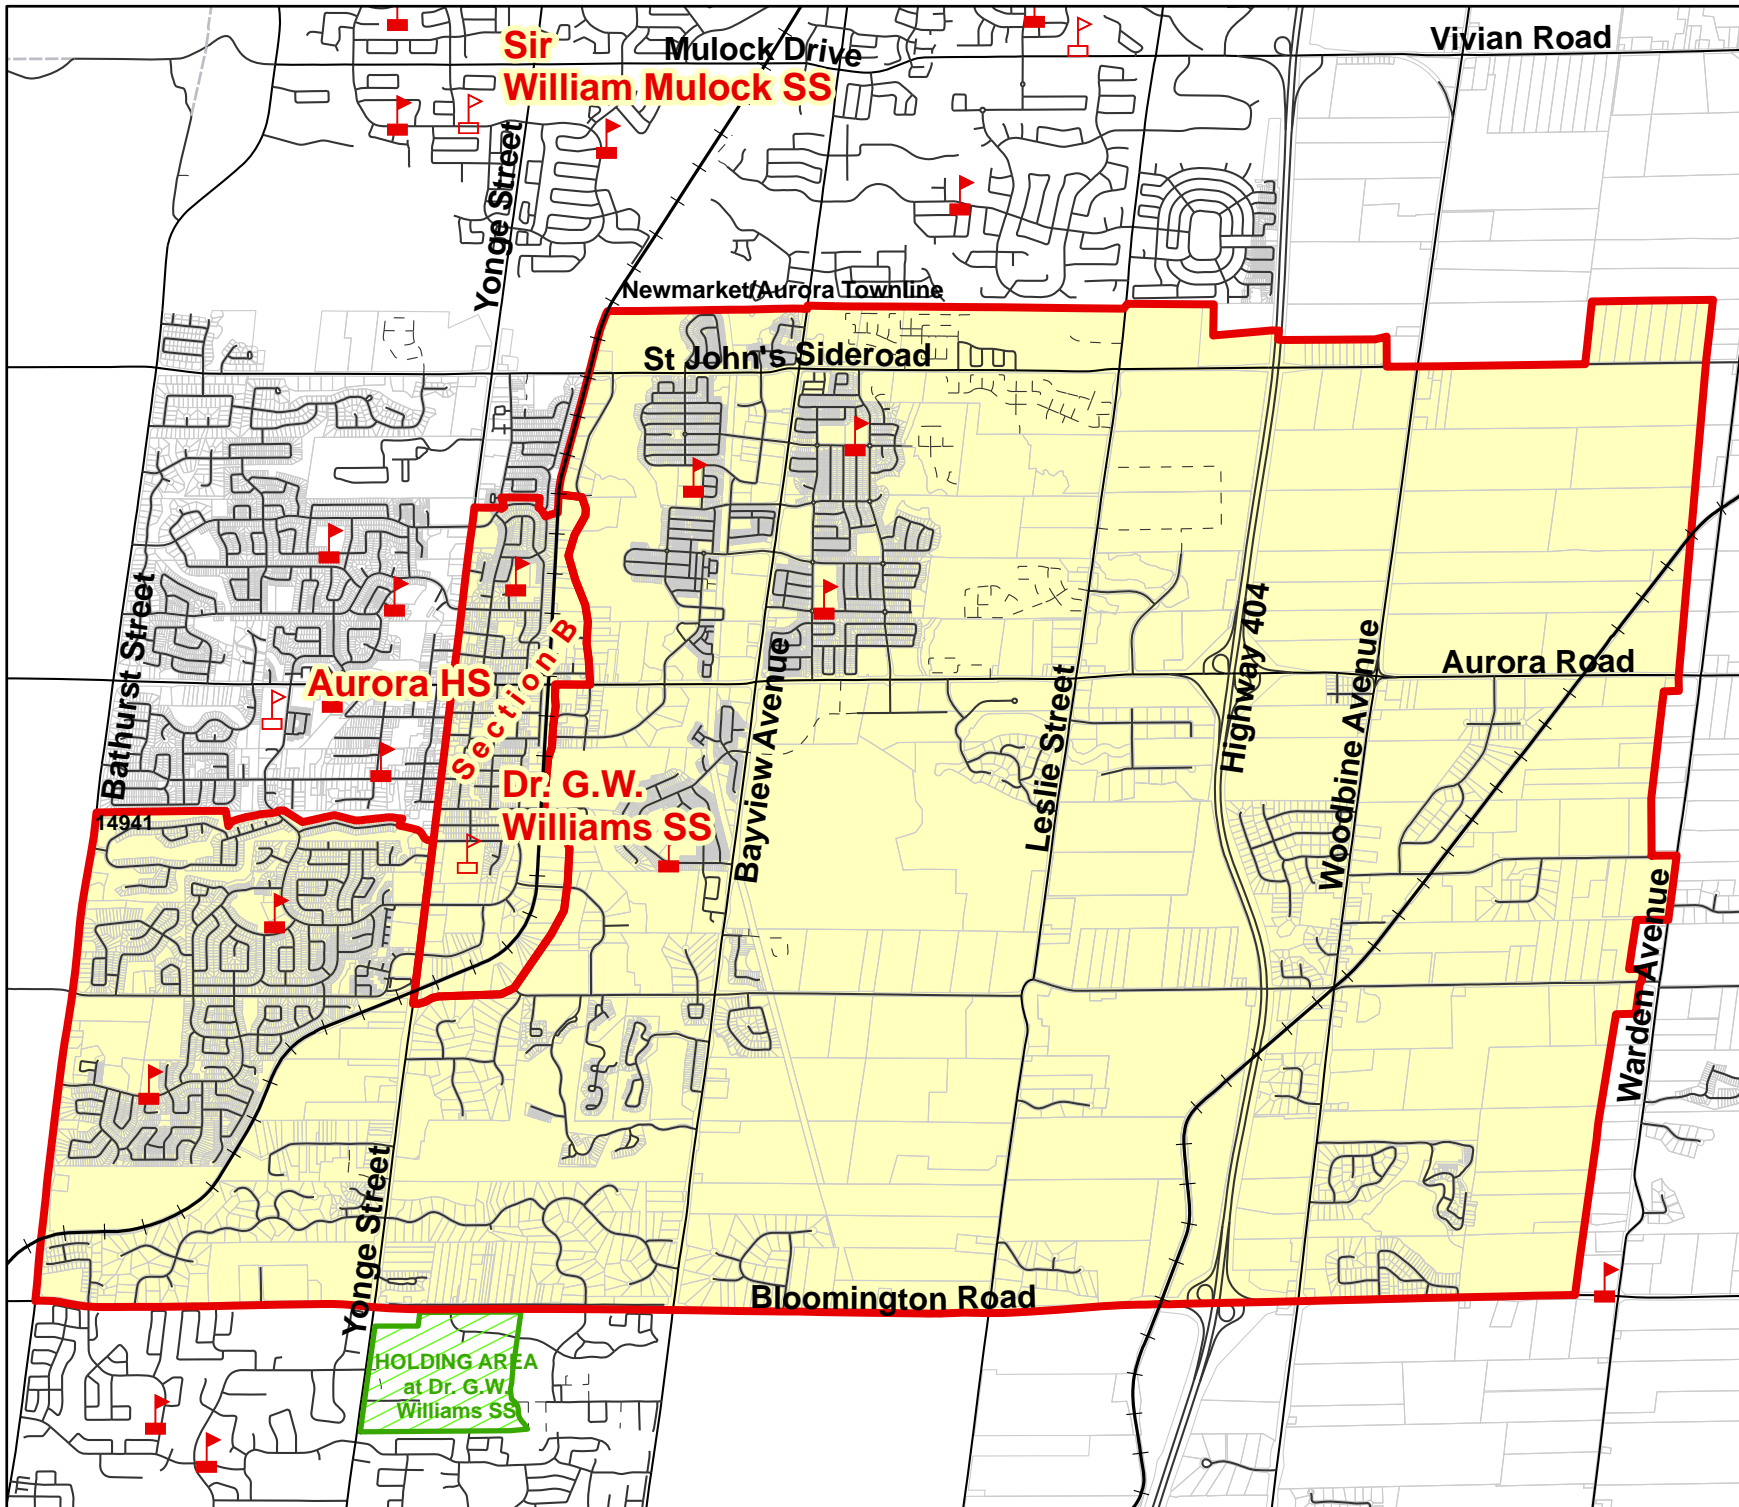

Dr. G.W. Williams SS, Town of Aurora

Legend

- Elementary School
- Secondary School
- School Boundary
- Parcel
- Road
- Proposed Road
- Railway
- Creek/River
- Holding Area

Aurora Secondary School Boundaries

Notes

Students living in Section B have the option to attend Aurora HS or Dr. G.W. Williams SS

Students living south-east of Yonge St. & Bloomington Rd. will be held at Dr. G.W. Williams SS. Please see map for details.

Boundary Approved: March 2014
 Map Updated: July 2014

Dr. G.W. Williams SS/Aurora HS - Section B, Town of Aurora

Legend

- Elementary School
- Secondary School
- School Boundary
- Parcel
- Road
- Proposed Road
- Railway
- Creek/River
- Holding Area

Aurora Secondary School Boundaries

Notes

Students living in Section B have the option to attend Aurora HS or Dr. G.W. Williams SS

Boundary Approved: March 25, 2010
 Map Updated: February 2015