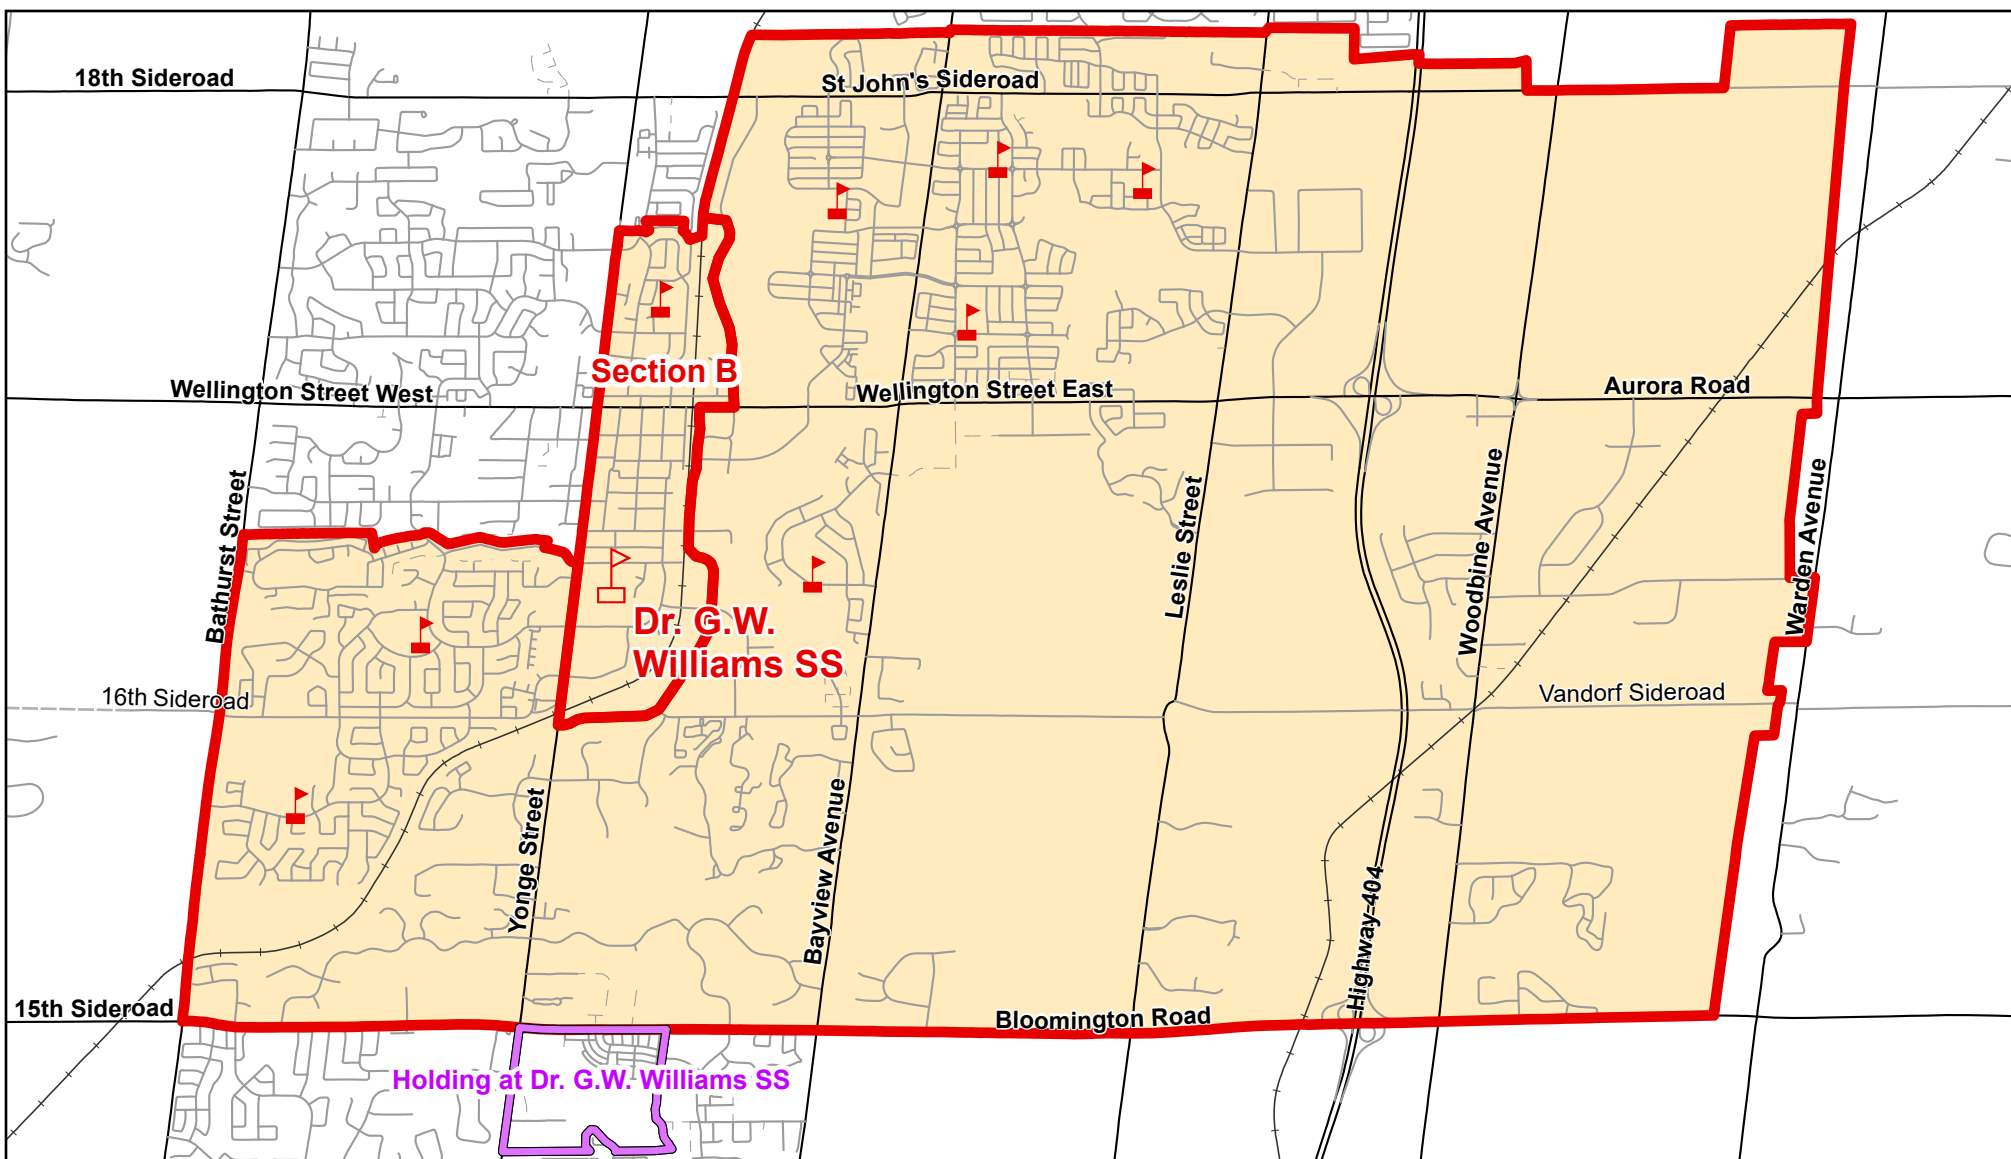

Dr. G.W. Williams SS, Town of Aurora

Legend

 Elementary School	 School Boundary	 Urban Road
 Secondary School	 Holding Area	 Regional Road
	 Railway	 Proposed Road

Notes

Students living in Section B have the option to attend Aurora HS or Dr. G.W. Williams SS. Students living south east of Yonge Street & Bloomington Road will be held at Dr. G.W. Williams SS. Please see map for details.

Boundary Approved: March 2014

Map Updated: December 2019

Dr. G.W. Williams SS, Town of Aurora (IB Program)

Legend

 Elementary School	 School Boundary	 Urban Road
 Secondary School	 Holding Area	 Regional Road
	 Railway	 Proposed Road

Notes

The IB program has an application process.
Please contact the school for admission details about the program.

Map Updated: August 2019

Dr. G.W. Williams SS, Town of Aurora

Effective for the 2025-2026 School Year

Legend

 Elementary School	 School Boundary	 Urban Road
 Secondary School	 Holding Area	 Regional Road
	 Railway	 Proposed Road

Notes

Boundary Approved: June 2024

Map Updated: September 2024