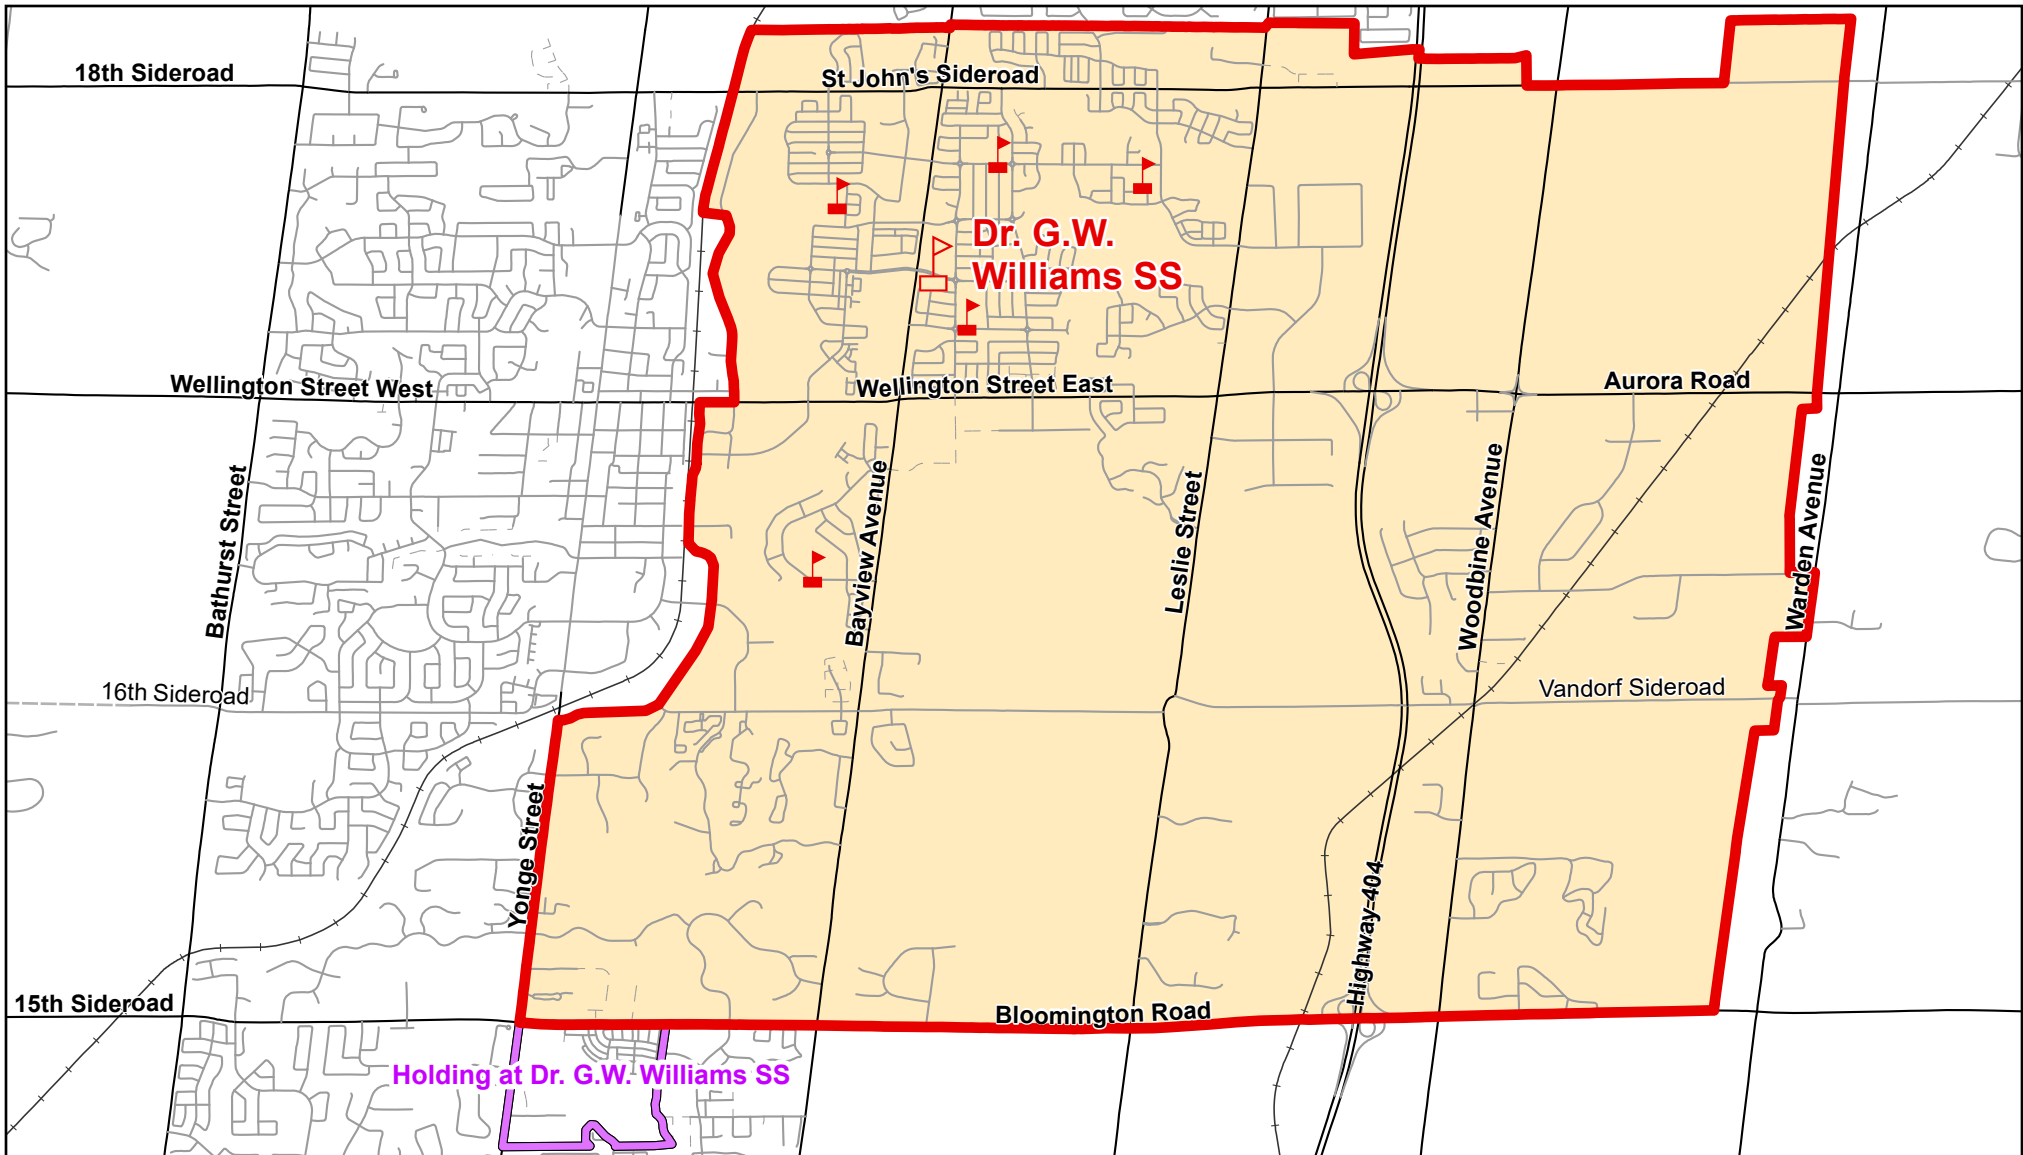

Dr. G.W. Williams SS, Town of Aurora

Legend

 Elementary School	 School Boundary	 Urban Road
 Secondary School	 Holding Area	 Regional Road
	 Railway	 Proposed Road

Notes

Students living in Section B have the option to attend Aurora HS or Dr. G.W. Williams SS. Students living south east of Yonge Street & Bloomington Road will be held at Dr. G.W. Williams SS. Please see map for details.

Boundary Approved: March 2014

Map Updated: December 2019

Dr. G.W. Williams SS, Town of Aurora (IB Program)

Legend

 Elementary School	 School Boundary	 Urban Road
 Secondary School	 Holding Area	 Regional Road
	 Railway	 Proposed Road

Notes

The IB program has an application process.
Please contact the school for admission details about the program.

Map Updated: August 2019

Dr. G.W. Williams SS, Town of Aurora

Effective for the 2025-2026 School Year

Legend

 Elementary School	 School Boundary	 Urban Road
 Secondary School	 Holding Area	 Regional Road
	 Railway	 Proposed Road

Notes

Boundary Approved: June 2024

Map Updated: September 2024