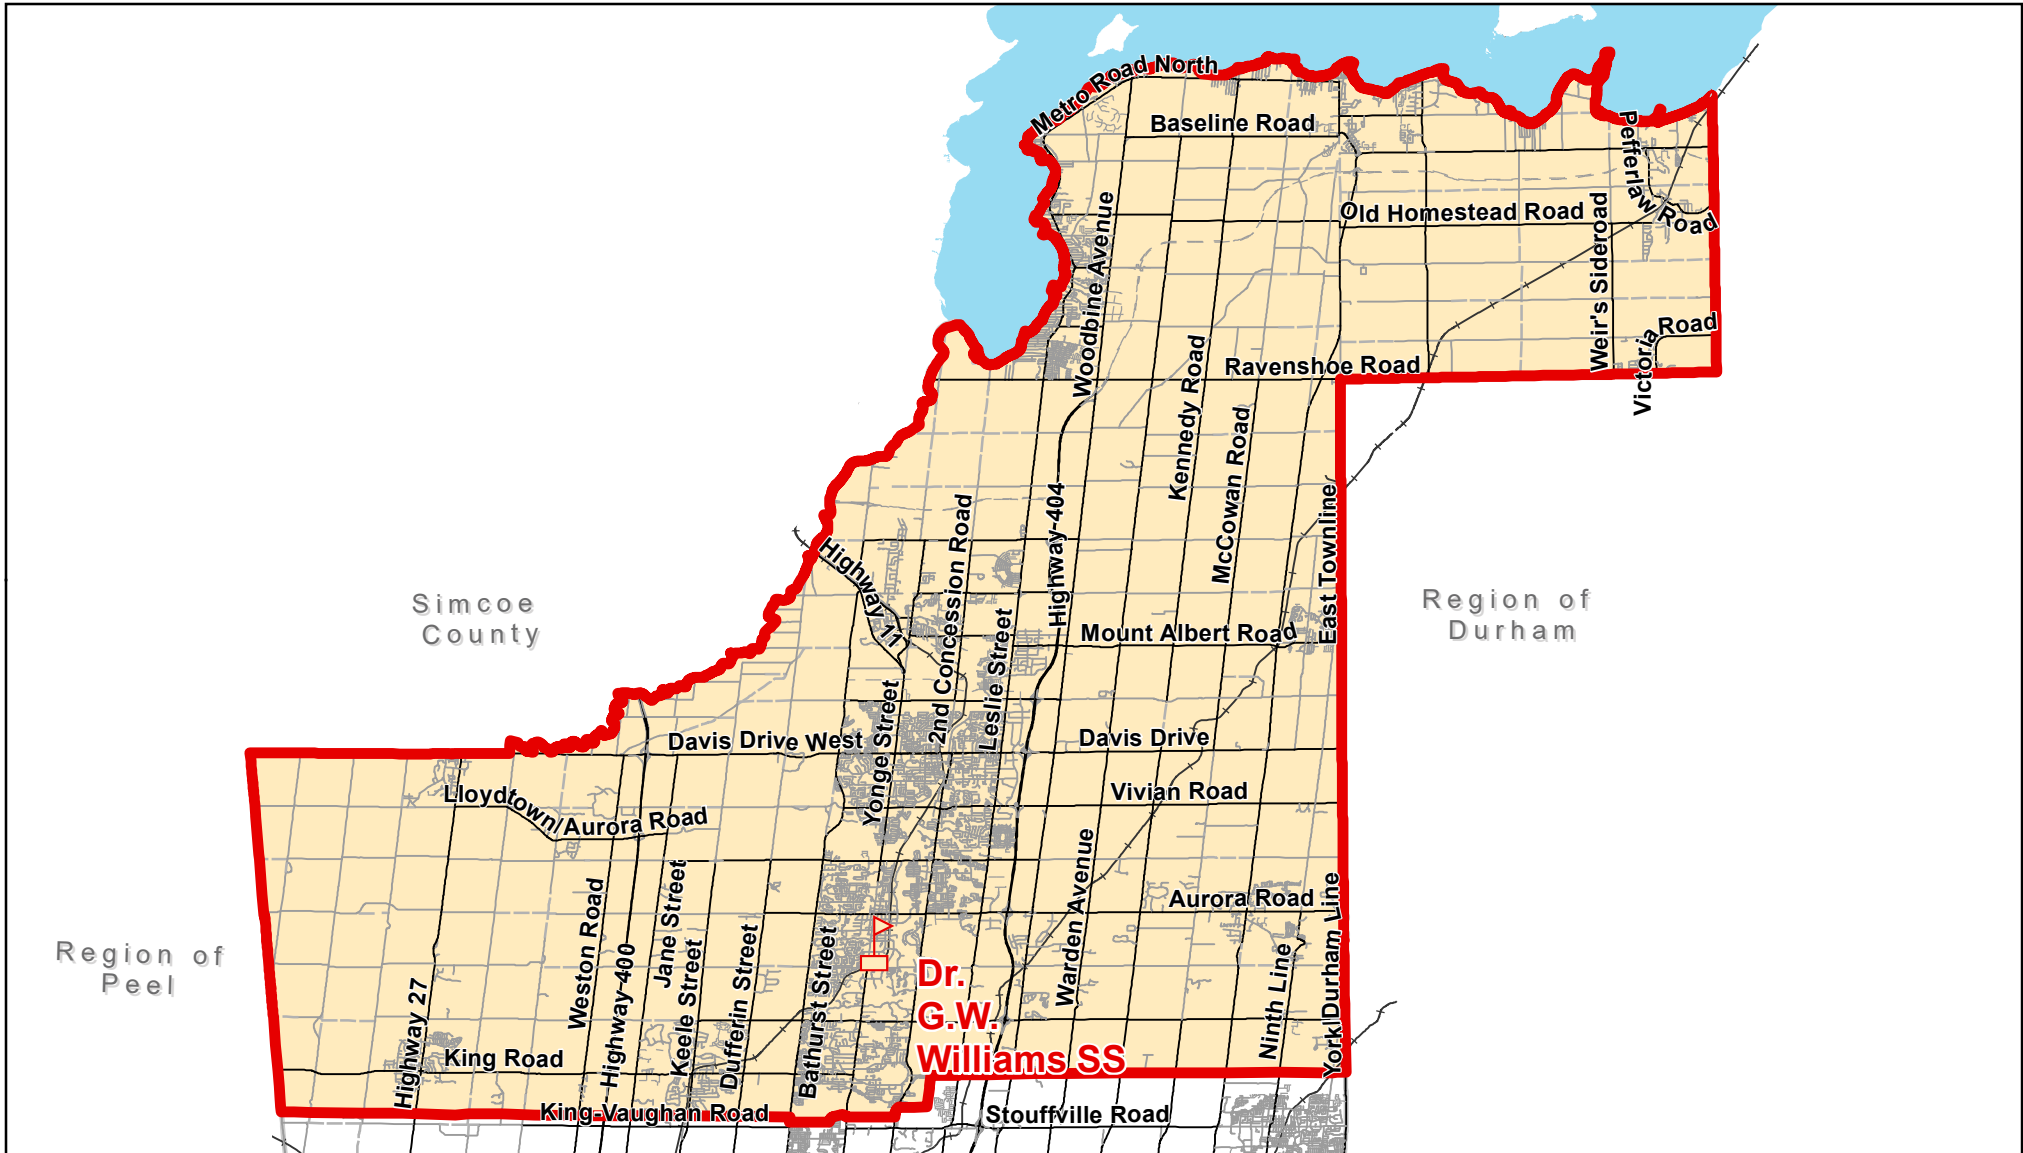

Dr. G.W. Williams SS, Town of Aurora

Legend

 Elementary School	 School Boundary	 Urban Road
 Secondary School	 Holding Area	 Regional Road
	 Railway	 Proposed Road

Notes

Students living in Section B have the option to attend Aurora HS or Dr. G.W. Williams SS. Students living south east of Yonge Street & Bloomington Road will be held at Dr. G.W. Williams SS. Please see map for details.

Boundary Approved: March 2014

Map Updated: December 2019

Dr. G.W. Williams SS, Town of Aurora (IB Program)

Legend

 Elementary School	 School Boundary	 Urban Road
 Secondary School	 Holding Area	 Regional Road
	 Railway	 Proposed Road

Notes

The IB program has an application process.
Please contact the school for admission details about the program.

Map Updated: August 2019

Dr. G.W. Williams SS, Town of Aurora

Effective for the 2025-2026 School Year

Legend

 Elementary School	 School Boundary	 Urban Road
 Secondary School	 Holding Area	 Regional Road
	 Railway	 Proposed Road

Notes

Boundary Approved: June 2024

Map Updated: September 2024