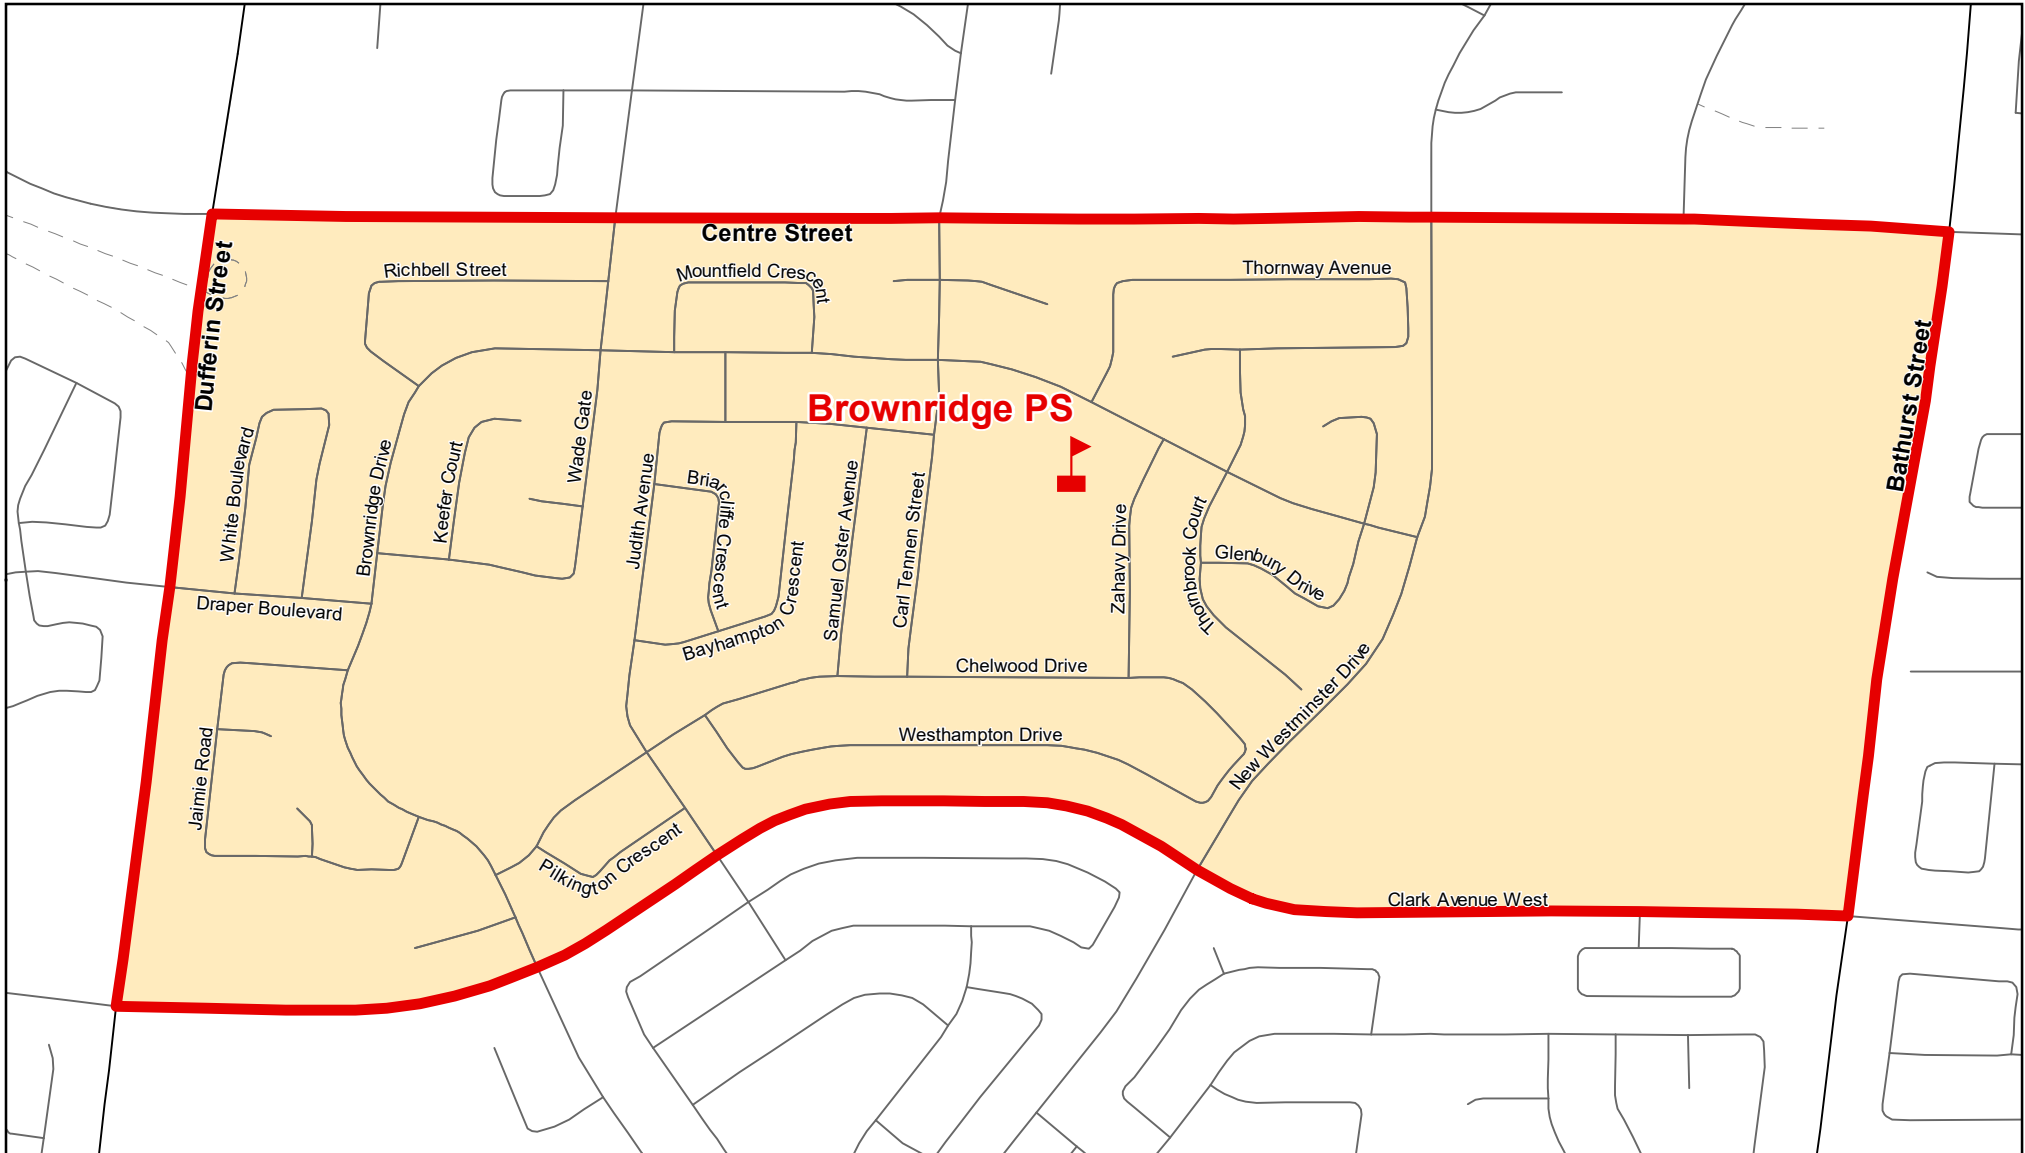

Brownridge PS, City of Vaughan

Legend

- | | | |
|-----------------------------------------------------------------------------------------------------|-----------------------------------------------------------------------------------------------------|---------------------------------------------------------------------------------------------------|
|  Elementary School |  School Boundary |  Urban Road |
|  Secondary School |  Holding Area |  Regional Road |
|  Railway |  Proposed Road | |

Notes

Boundary Approved: 1997

Map Updated: August 2019