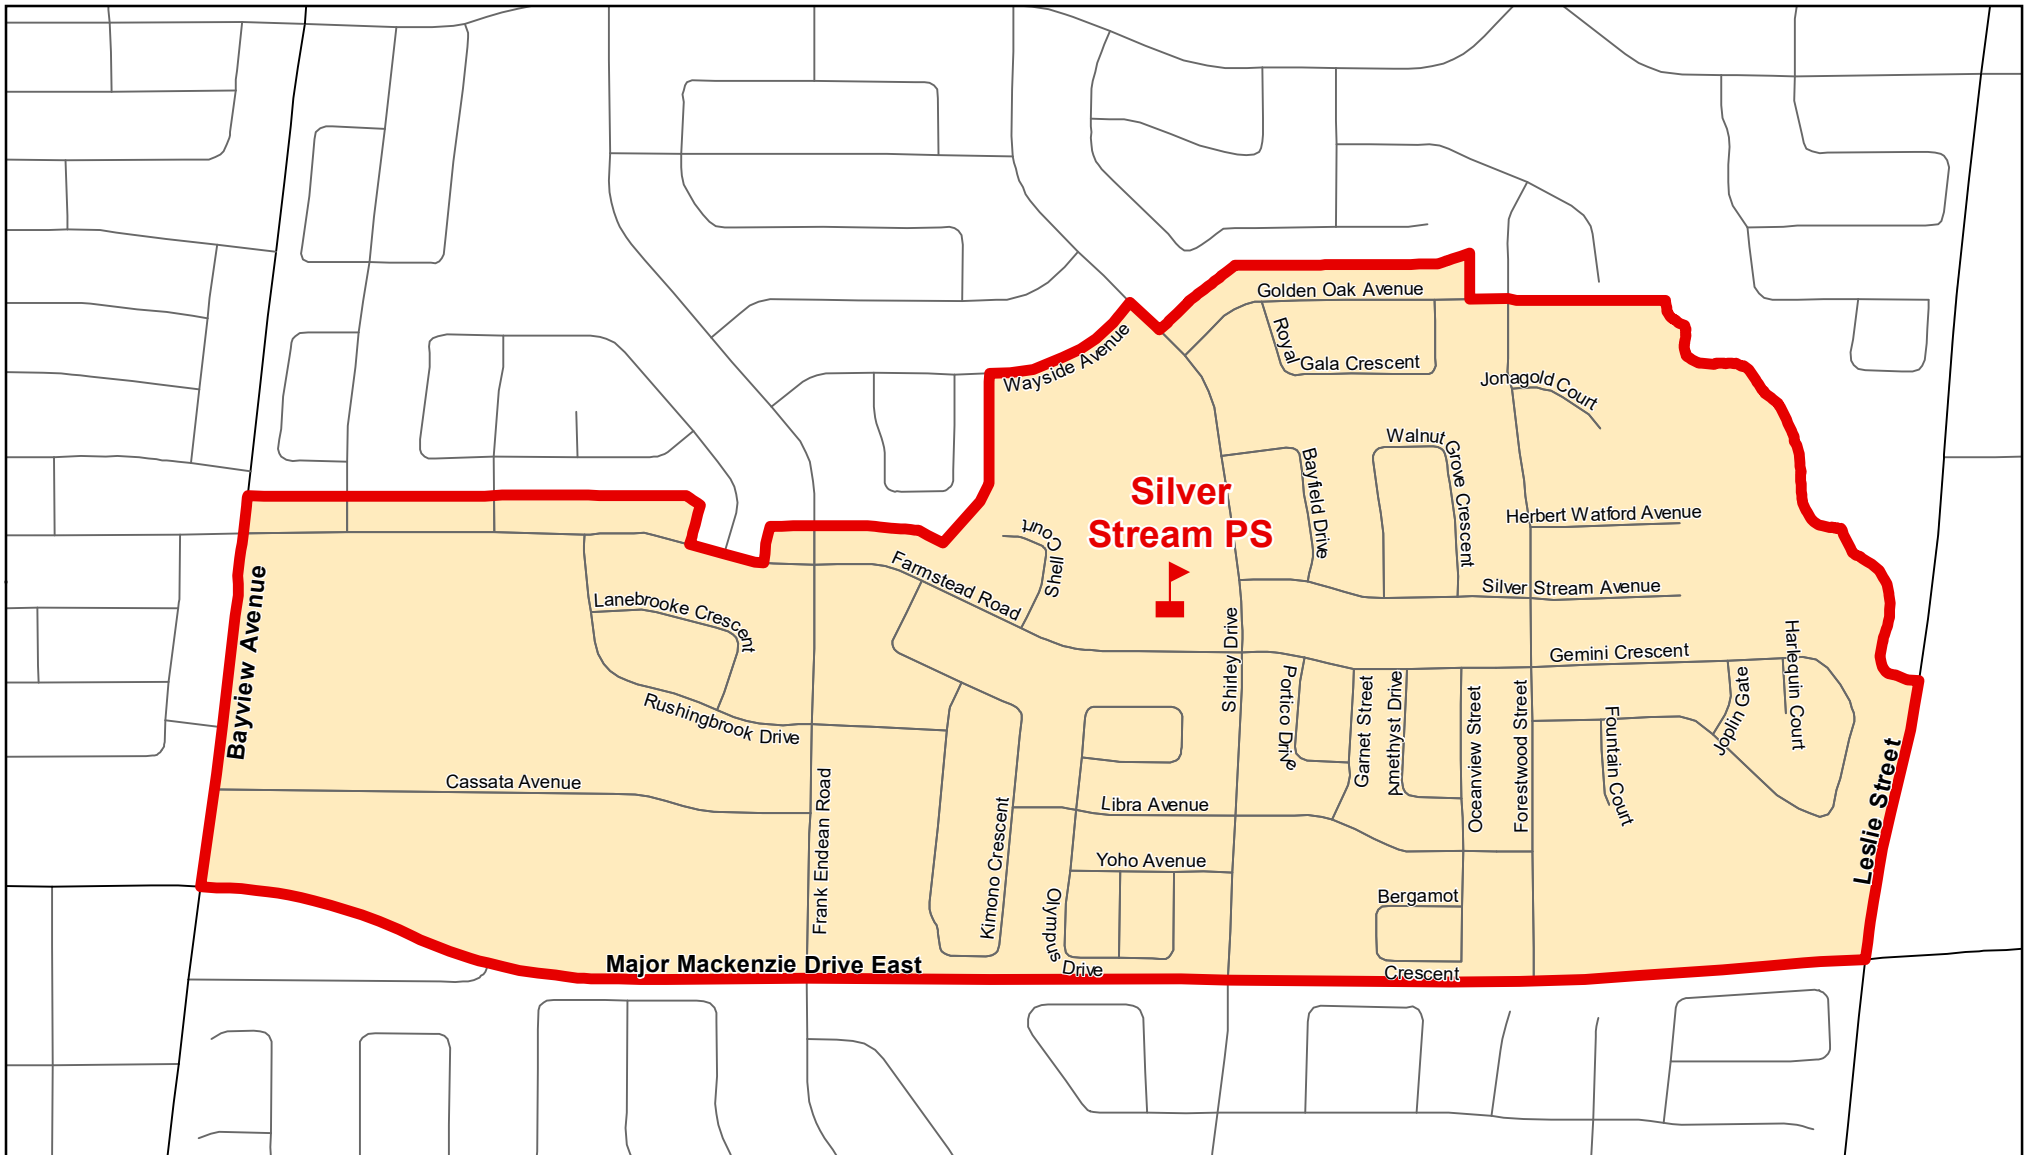

Silver Stream PS, City of Richmond Hill

Legend

 Elementary School	 School Boundary	 Urban Road
 Secondary School	 Holding Area	 Regional Road
 Railway	 Proposed Road	

Notes

Boundary Approved: March 2000

Map Updated: August 2019