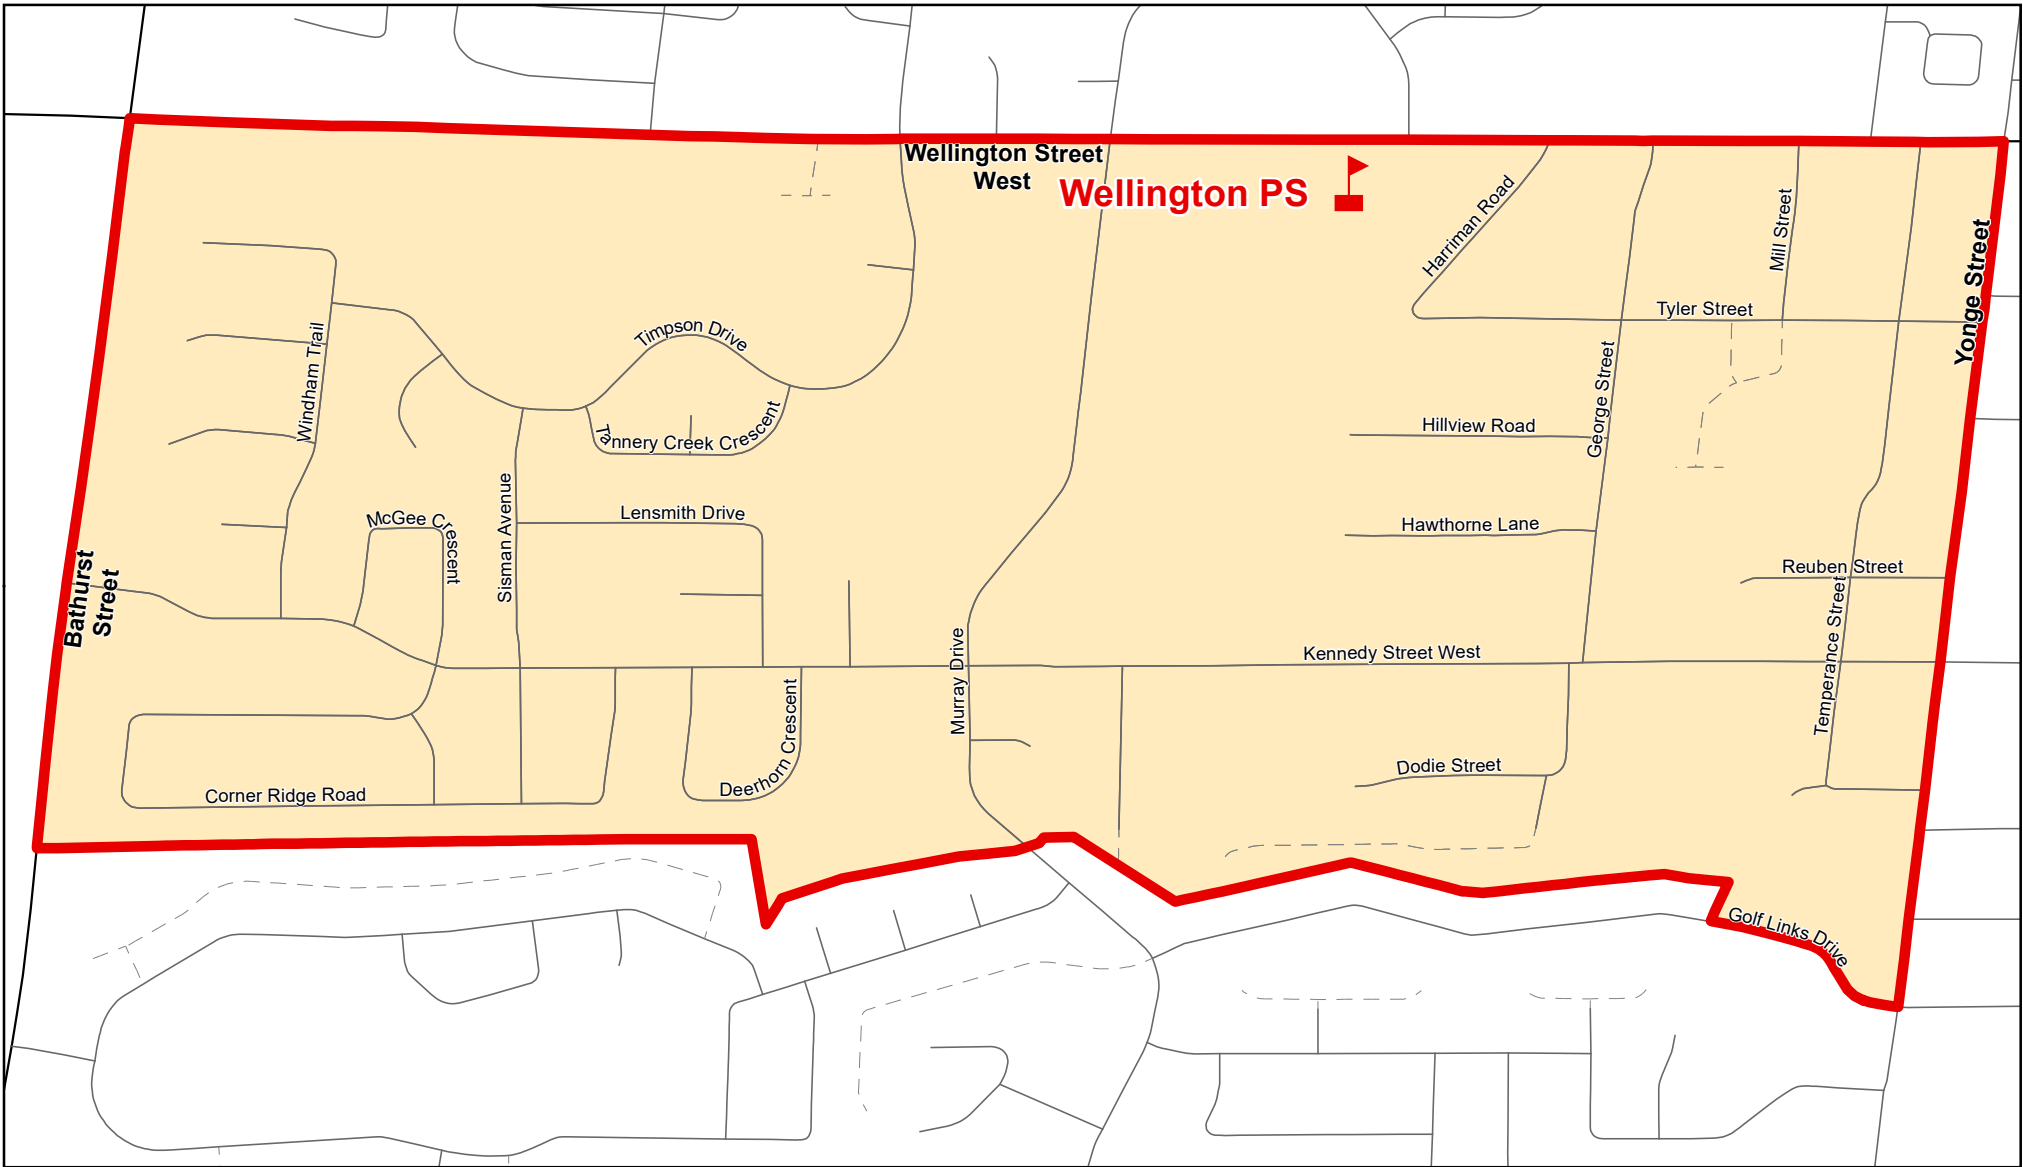

Wellington PS, Town of Aurora

Legend

 Elementary School	 School Boundary	 Urban Road
 Secondary School	 Holding Area	 Regional Road
 Railway	 Proposed Road	

Notes

Boundary Approved: 2002

Map Updated: August 2019