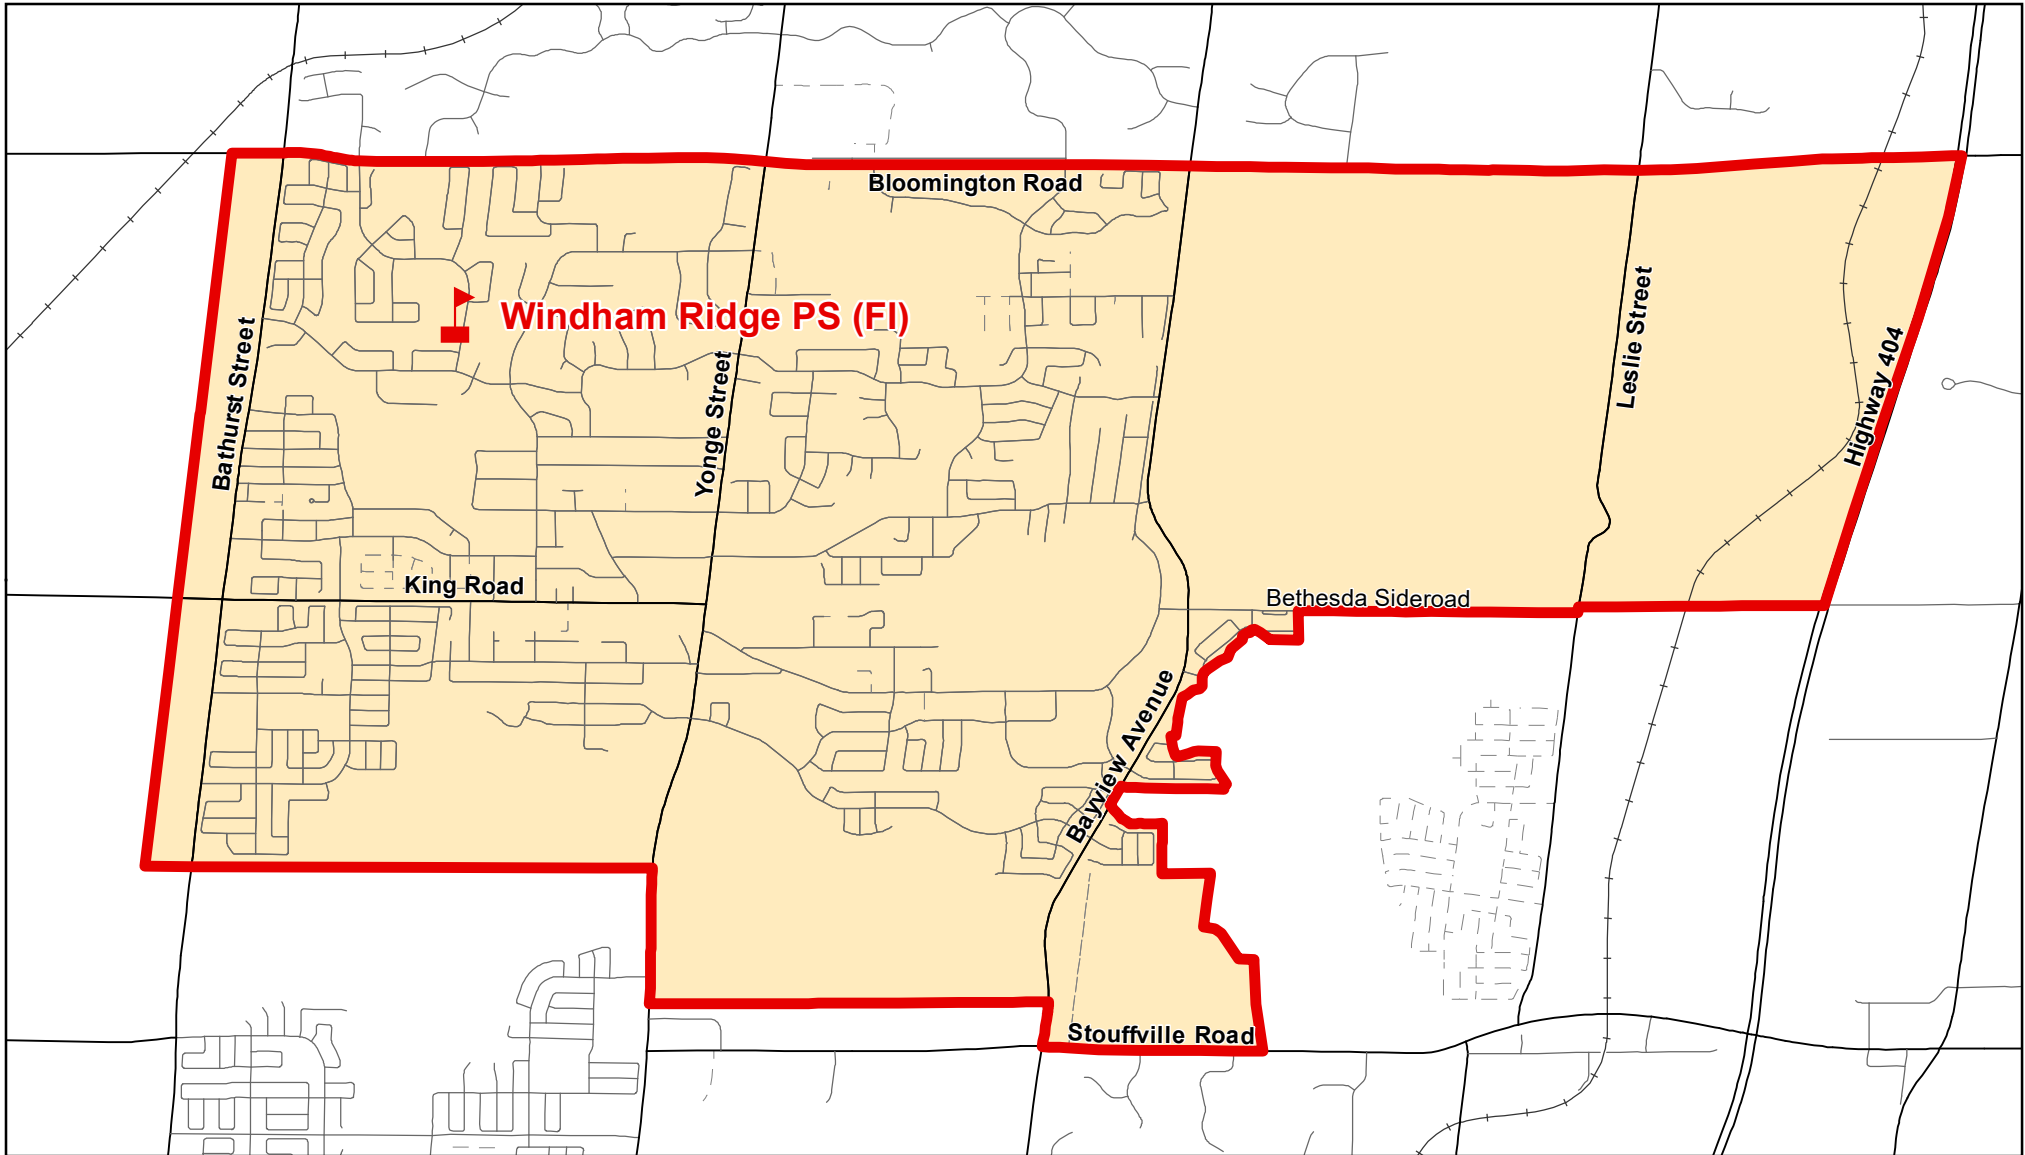

Windham Ridge PS, City of Richmond Hill (French Immersion)

Legend

- | | | |
|---|---|---|
|  Elementary School |  School Boundary |  Urban Road |
|  Secondary School |  Holding Area |  Regional Road |
| |  Railway |  Proposed Road |

Notes

PDT = Primary Dual Track
 A complete list of feeder schools can be found at
<http://www.yrdsb.ca/Programs/fi/Pages/Program-Locations.aspx>

Boundary Approved: May 2020

Map Updated: May 2020