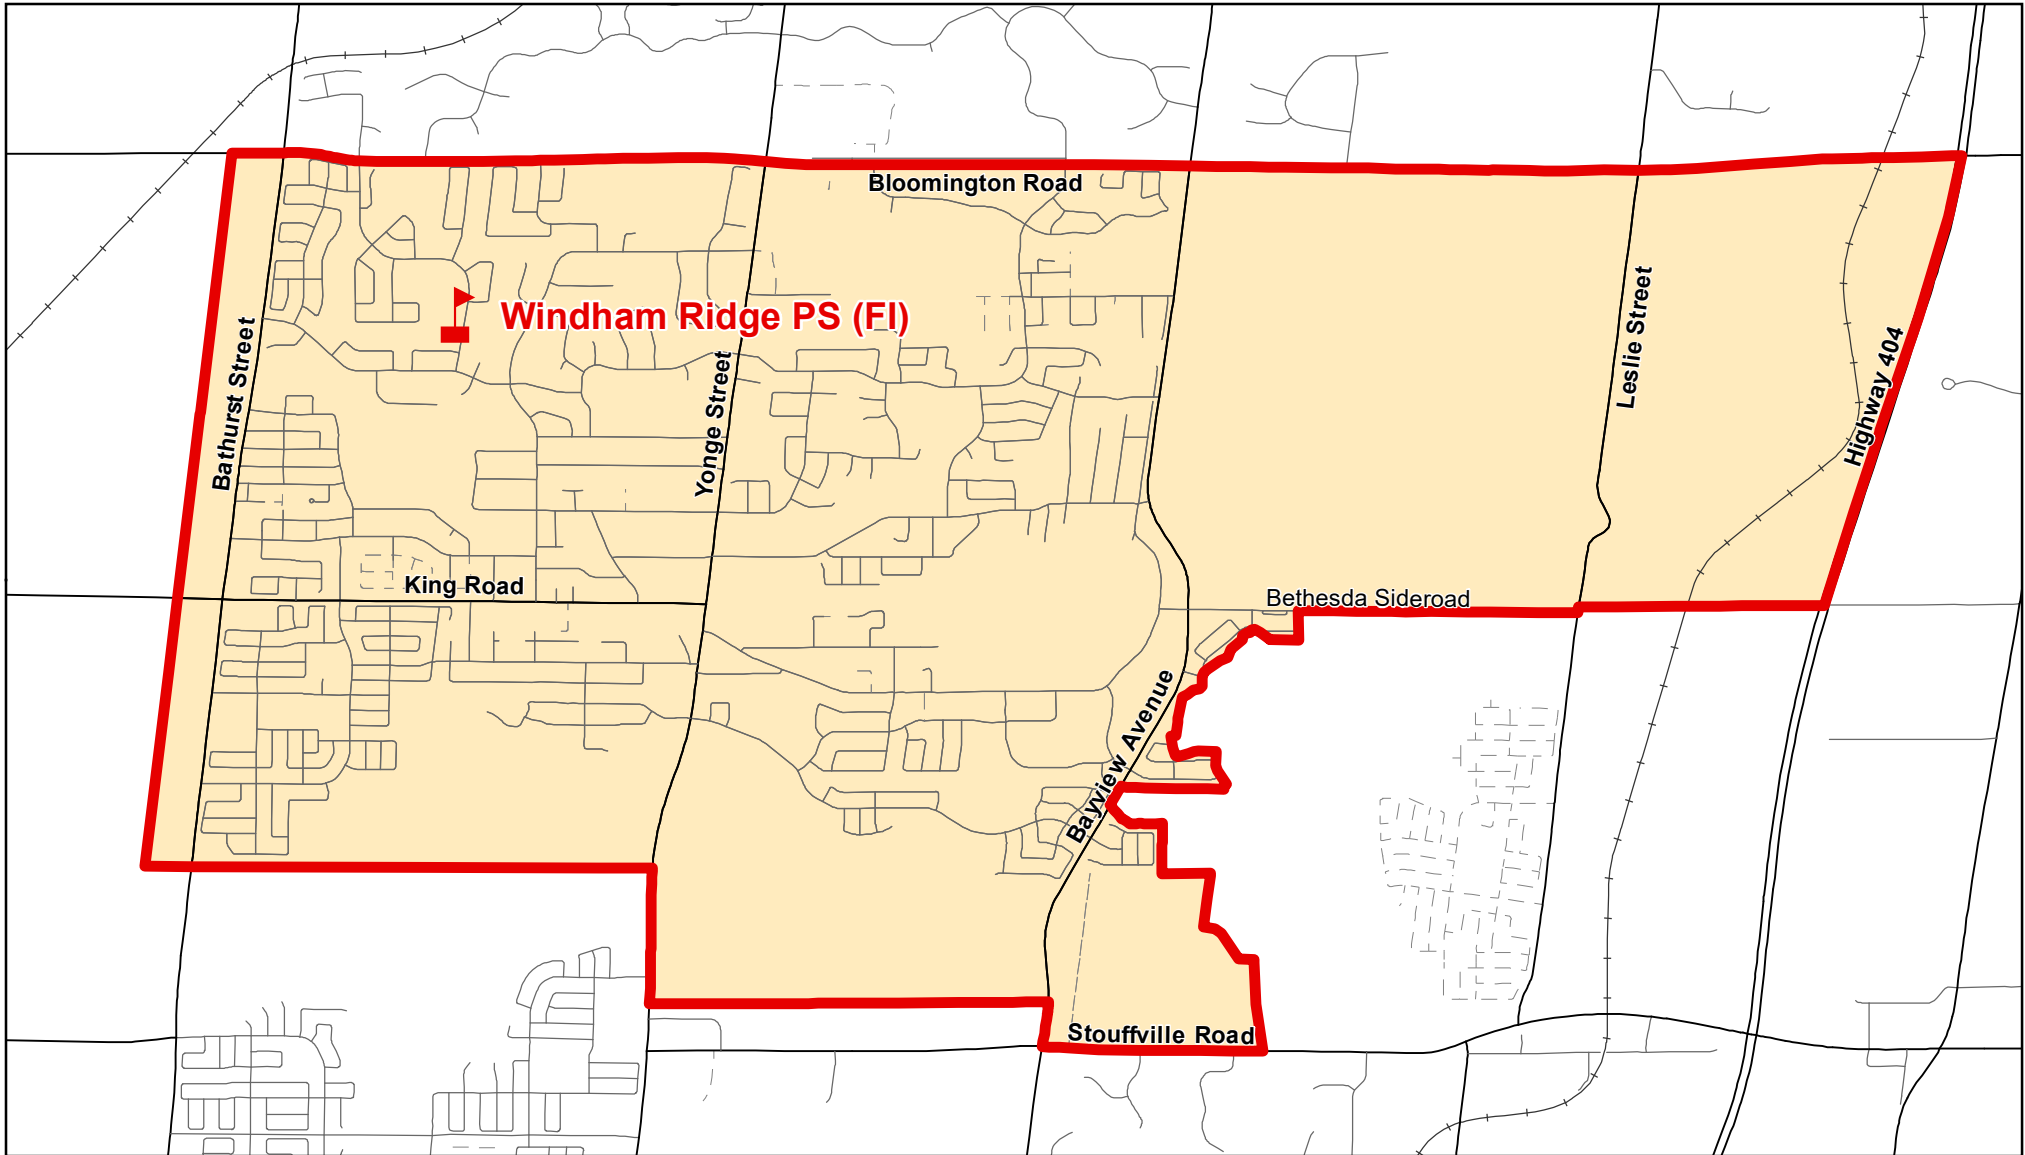

Windham Ridge PS, City of Richmond Hill (French Immersion)

Legend

- | | | |
|---|---|---|
|  Elementary School |  School Boundary |  Urban Road |
|  Secondary School |  Holding Area |  Regional Road |
| |  Railway |  Proposed Road |

Notes

PDT = Primary Dual Track
 A complete list of feeder schools can be found at
<http://www.yrdsb.ca/Programs/fi/Pages/Program-Locations.aspx>

Boundary Approved: May 2020

Map Updated: May 2020

Windham Ridge PS, City of Richmond Hill (French Immersion)

Effective for the 2022/2023 School Year

Legend

Elementary School	School Boundary	Urban Road	
Secondary School	Holding Area	Regional Road	
Railway	Proposed Road		

Notes

PDT = Primary Dual Track
 A complete list of feeder schools can be found at
<http://www.yrdsb.ca/Programs/fi/Pages/Program-Locations.aspx>

Boundary Approved: February 2022

Map Updated: February 2022