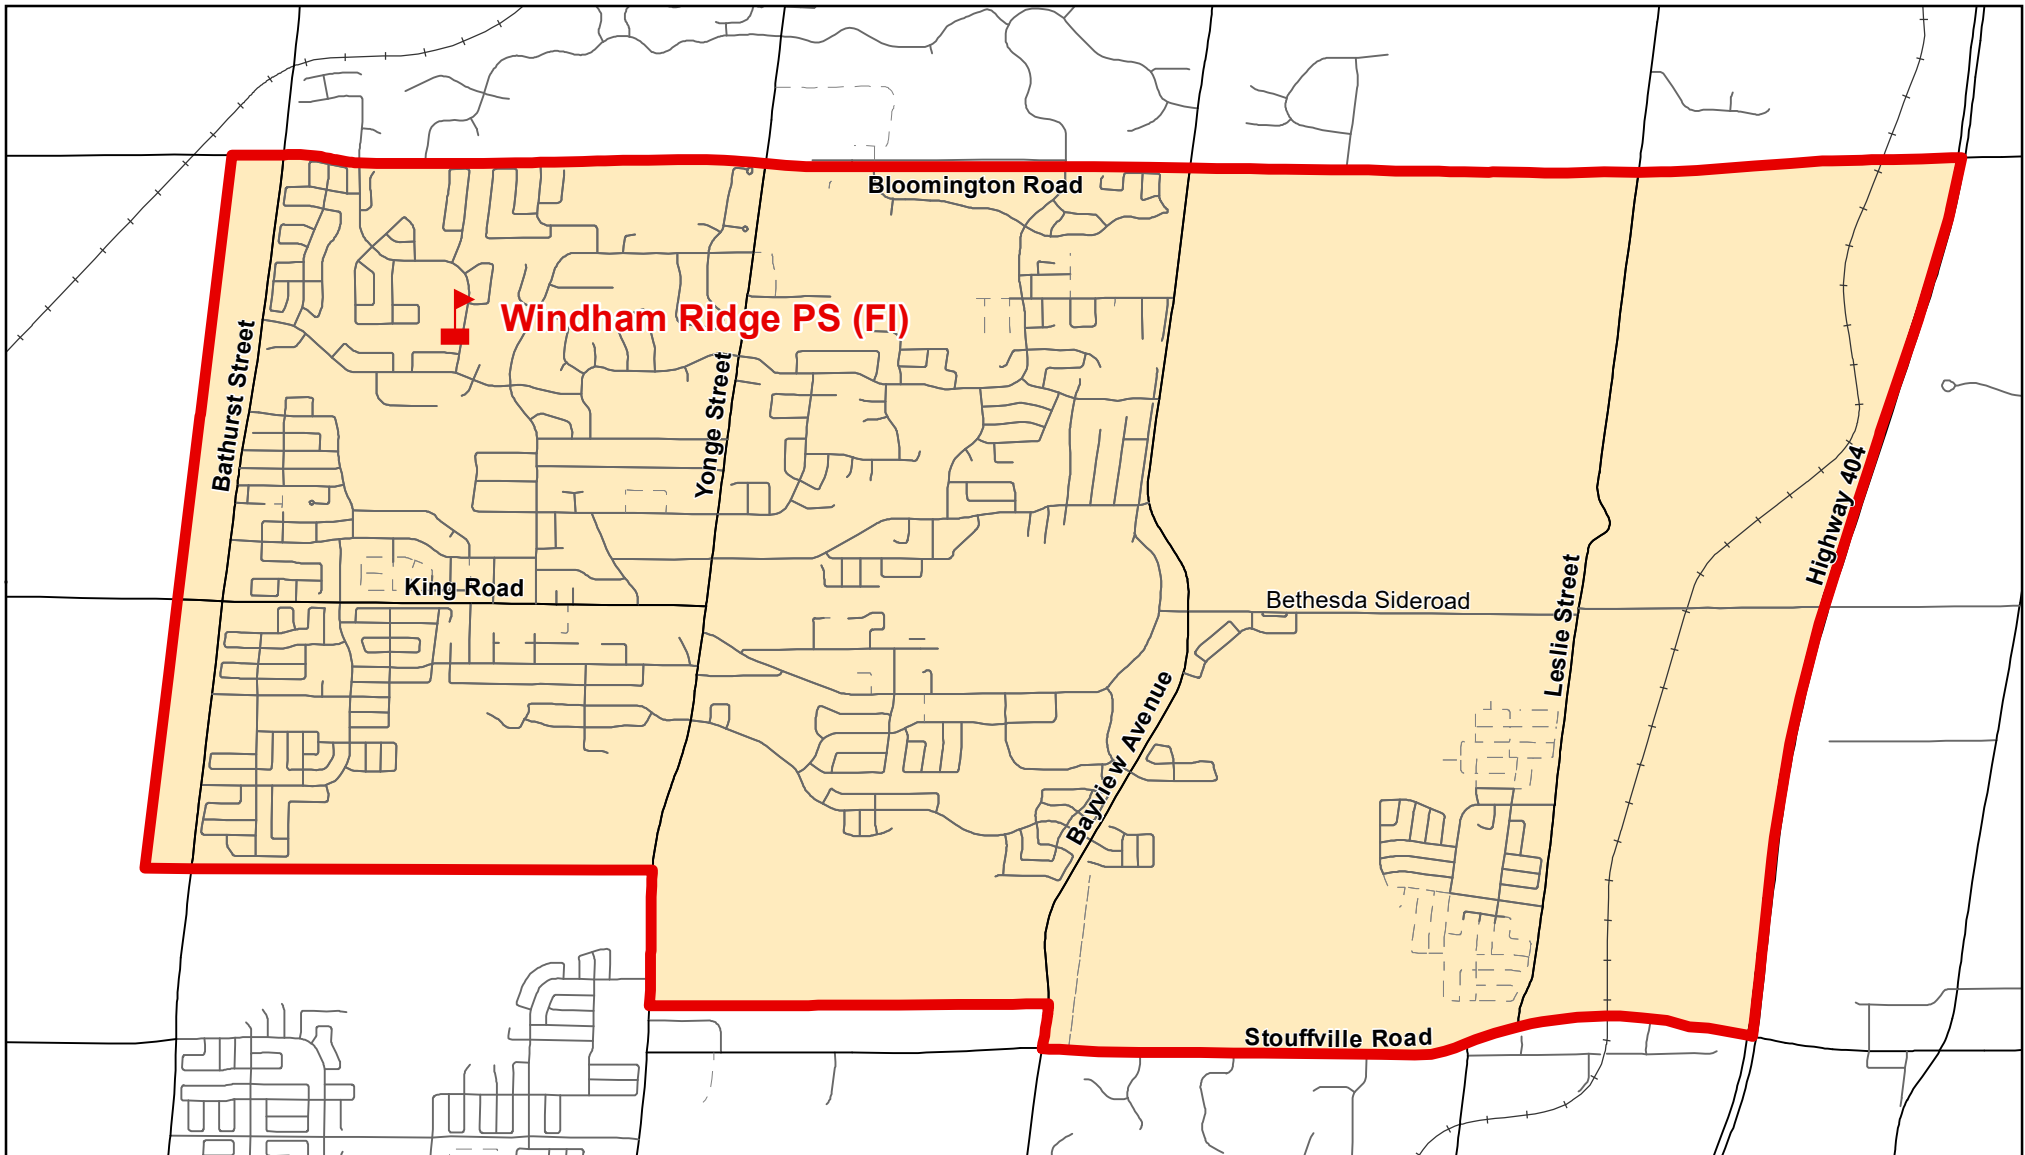

Windham Ridge PS, City of Richmond Hill (French Immersion)

Legend

- | | | |
|---|---|---|
|  Elementary School |  School Boundary |  Urban Road |
|  Secondary School |  Holding Area |  Regional Road |
| |  Railway |  Proposed Road |

Notes

PDT = Primary Dual Track
 A complete list of feeder schools can be found at
<http://www.yrdsb.ca/Programs/fi/Pages/Program-Locations.aspx>

Boundary Approved: May 2020

Map Updated: May 2020

Windham Ridge PS, City of Richmond Hill (French Immersion)

Effective for the 2022/2023 School Year

Legend

Elementary School	School Boundary	Urban Road	
Secondary School	Holding Area	Regional Road	
Railway	Proposed Road		

Notes

PDT = Primary Dual Track
 A complete list of feeder schools can be found at
<http://www.yrdsb.ca/Programs/fi/Pages/Program-Locations.aspx>

Boundary Approved: February 2022

Map Updated: February 2022