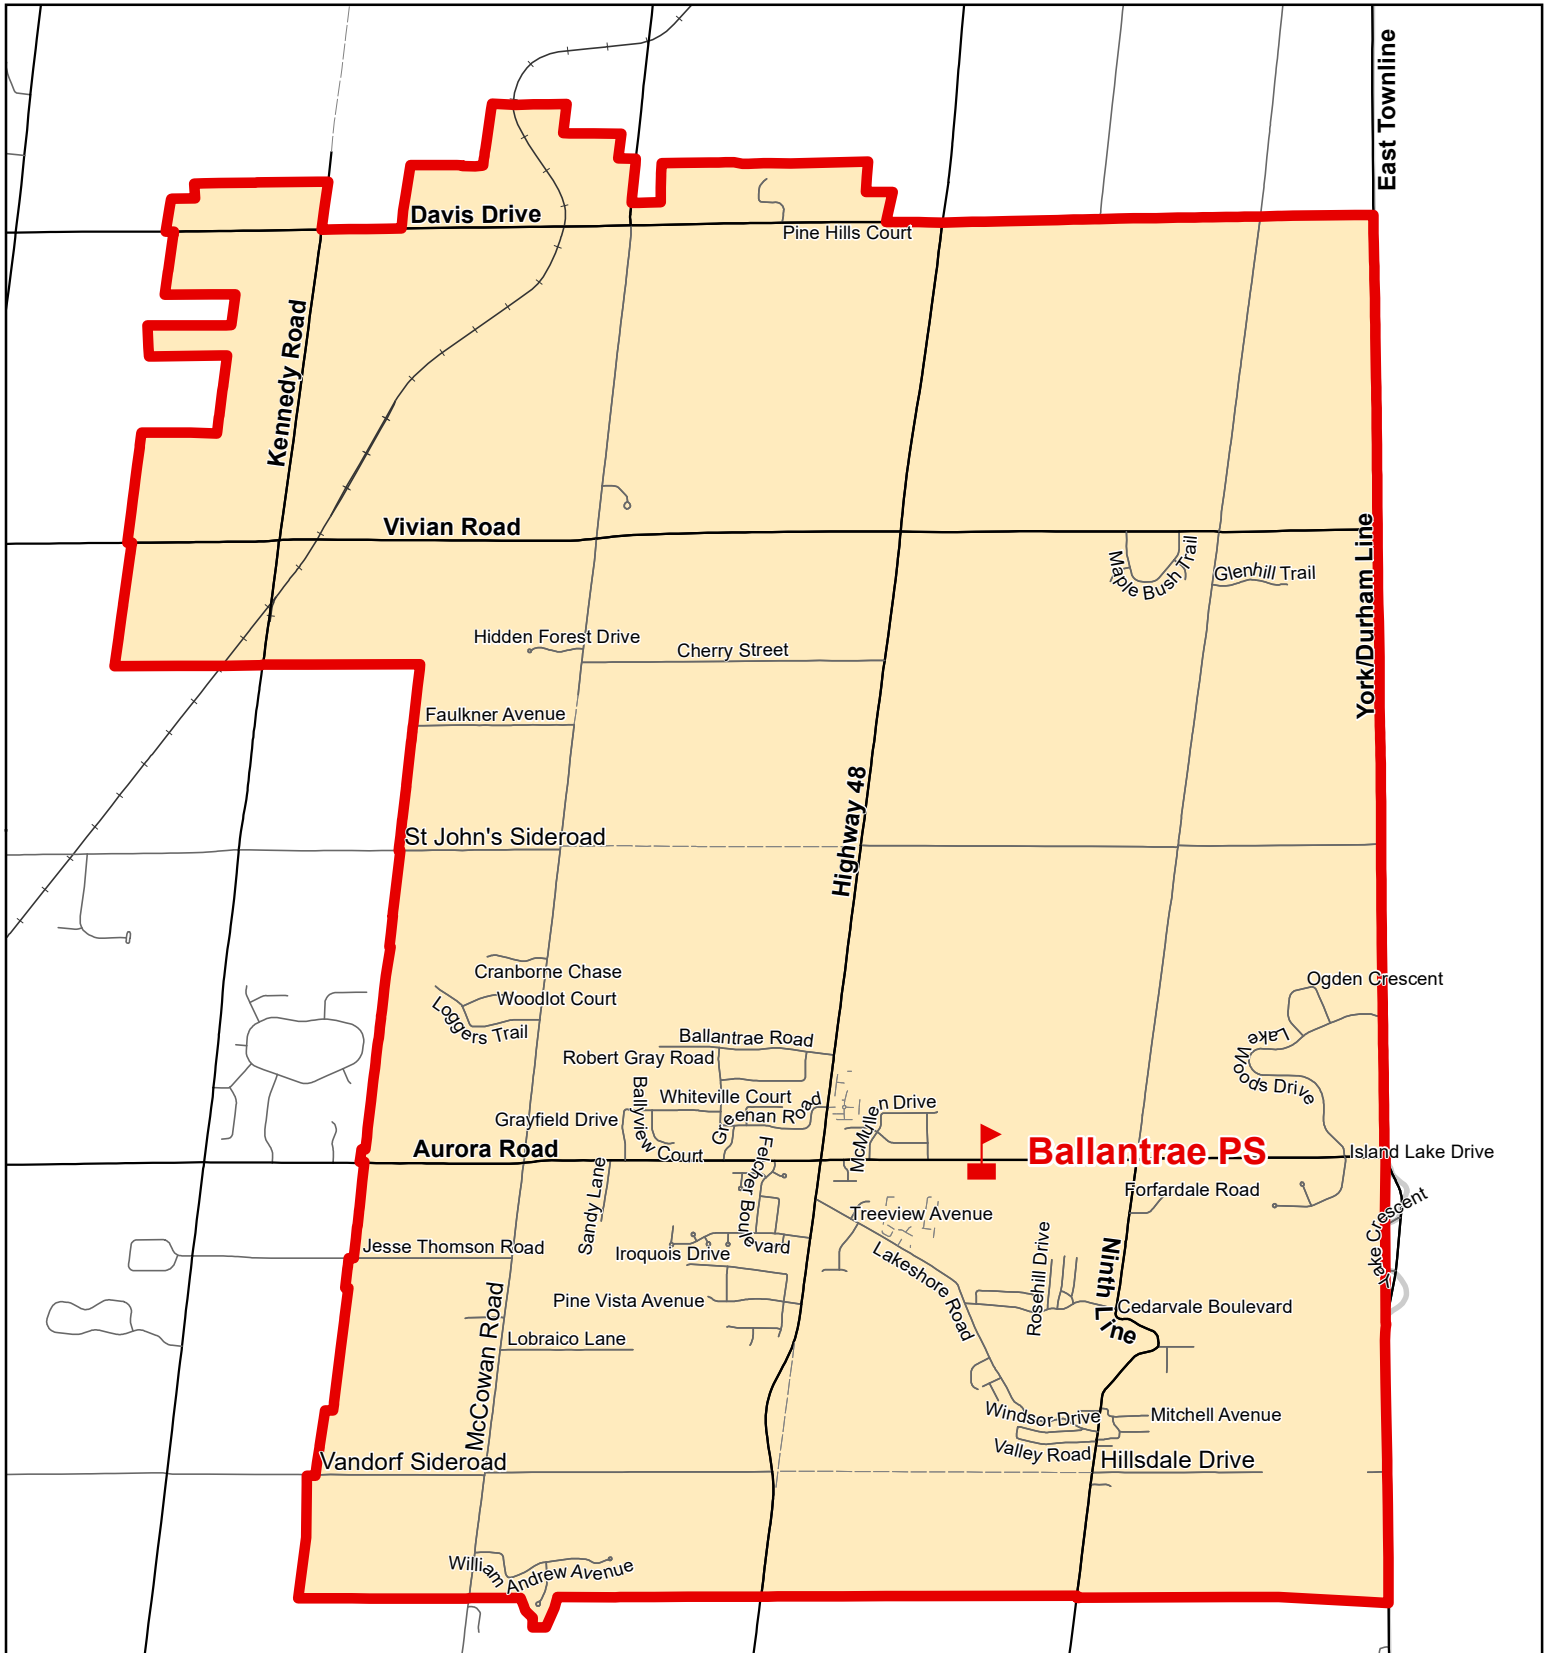

Ballantrae PS, Town of Whitchurch-Stouffville

Legend

-  Elementary School
-  School Boundary
-  Urban Road
-  Secondary School
-  Holding Area
-  Regional Road
-  Railway
-  Proposed Road

Notes

Boundary Approved: 1997

Map Updated: August 2019