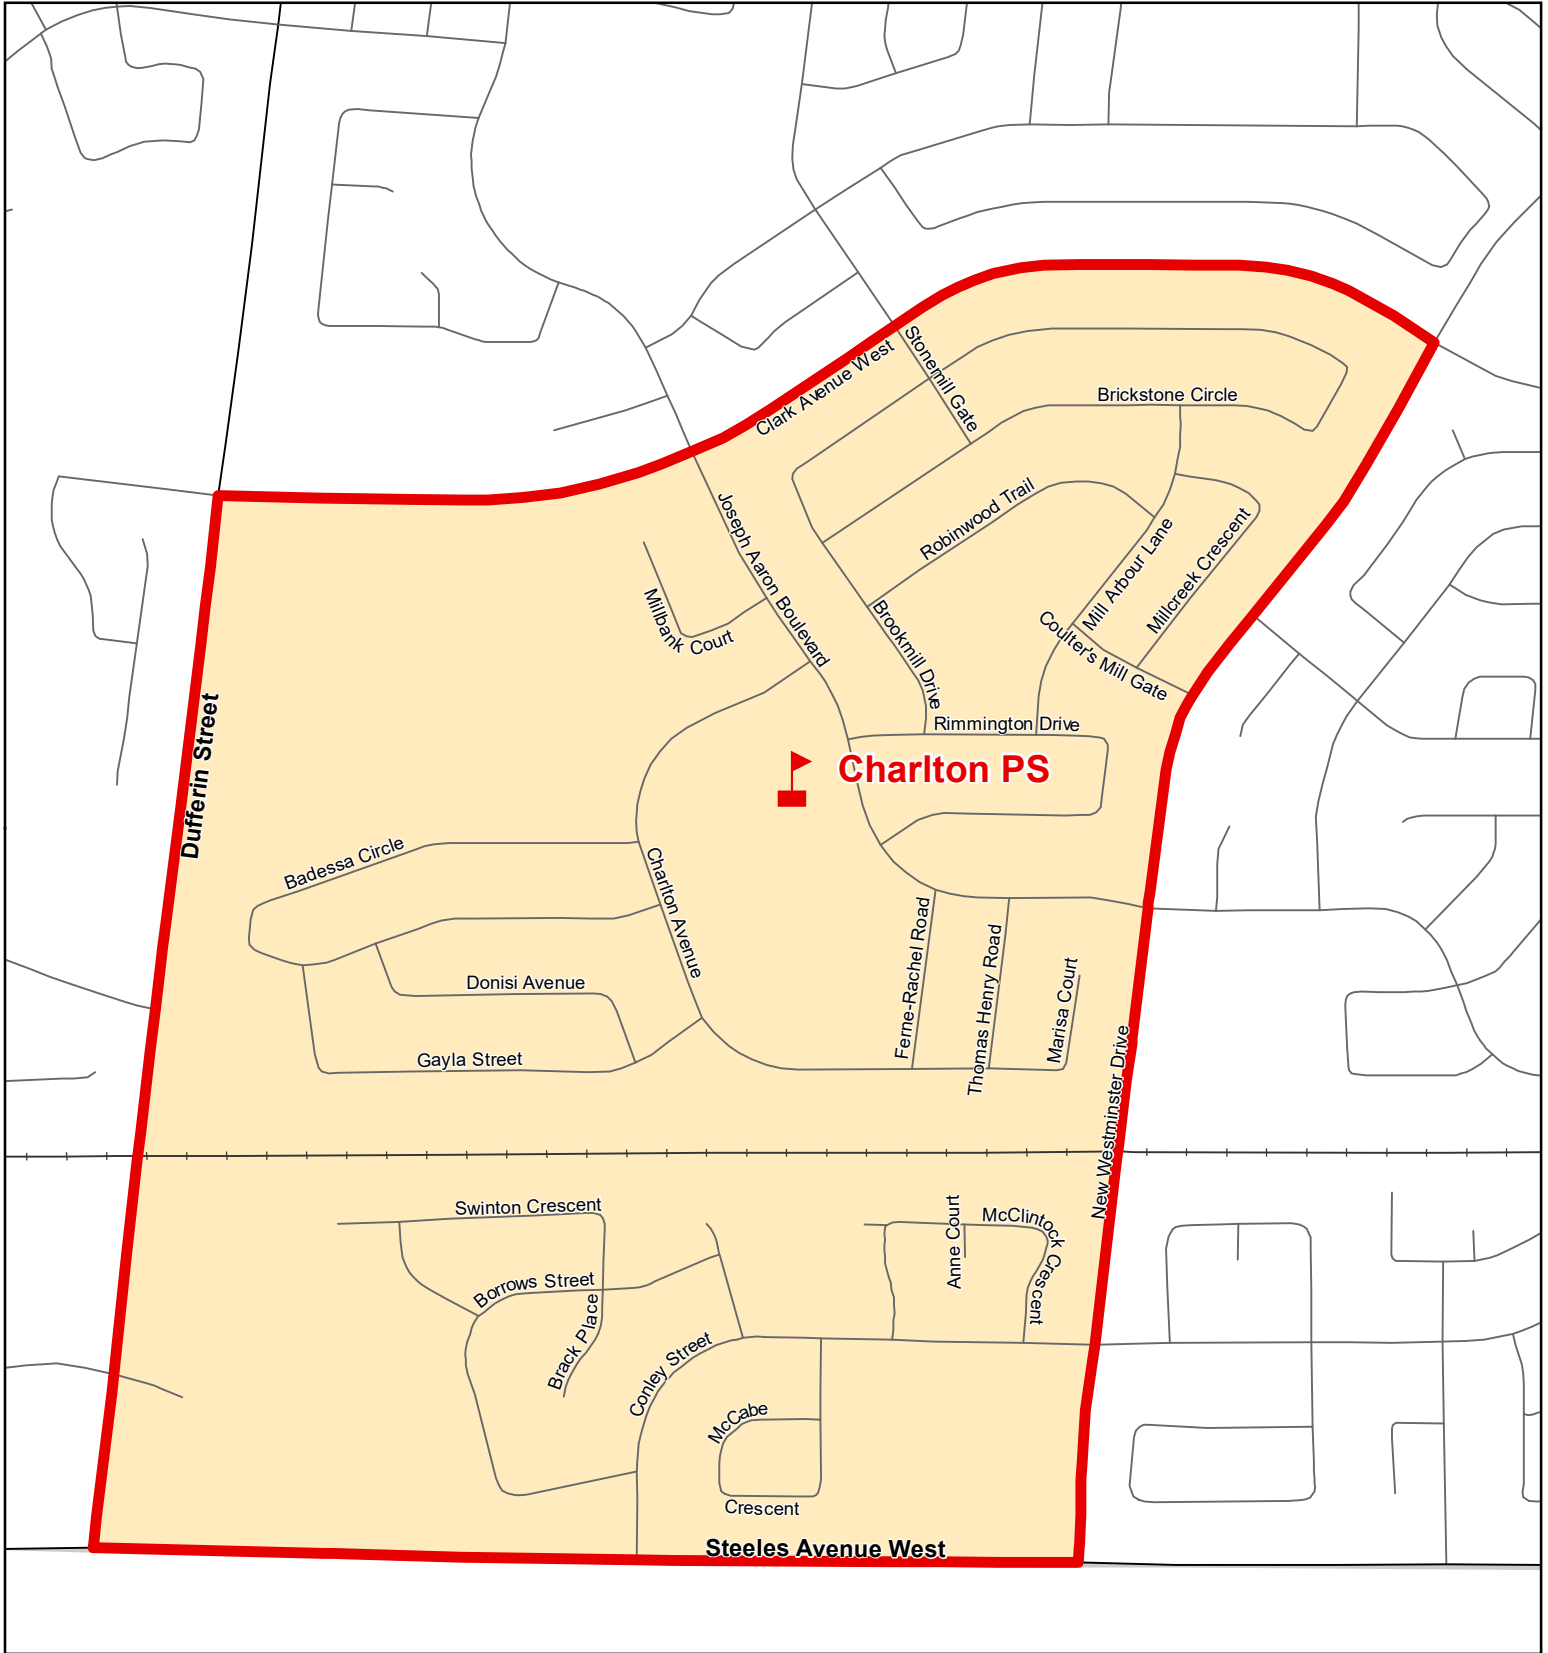

Charlton PS, City of Vaughan

Legend

- | | | |
|---|---|---|
|  Elementary School |  School Boundary |  Urban Road |
|  Secondary School |  Holding Area |  Regional Road |
|  Railway |  Proposed Road | |

Notes

Boundary Approved: 1997

Map Updated: August 2019