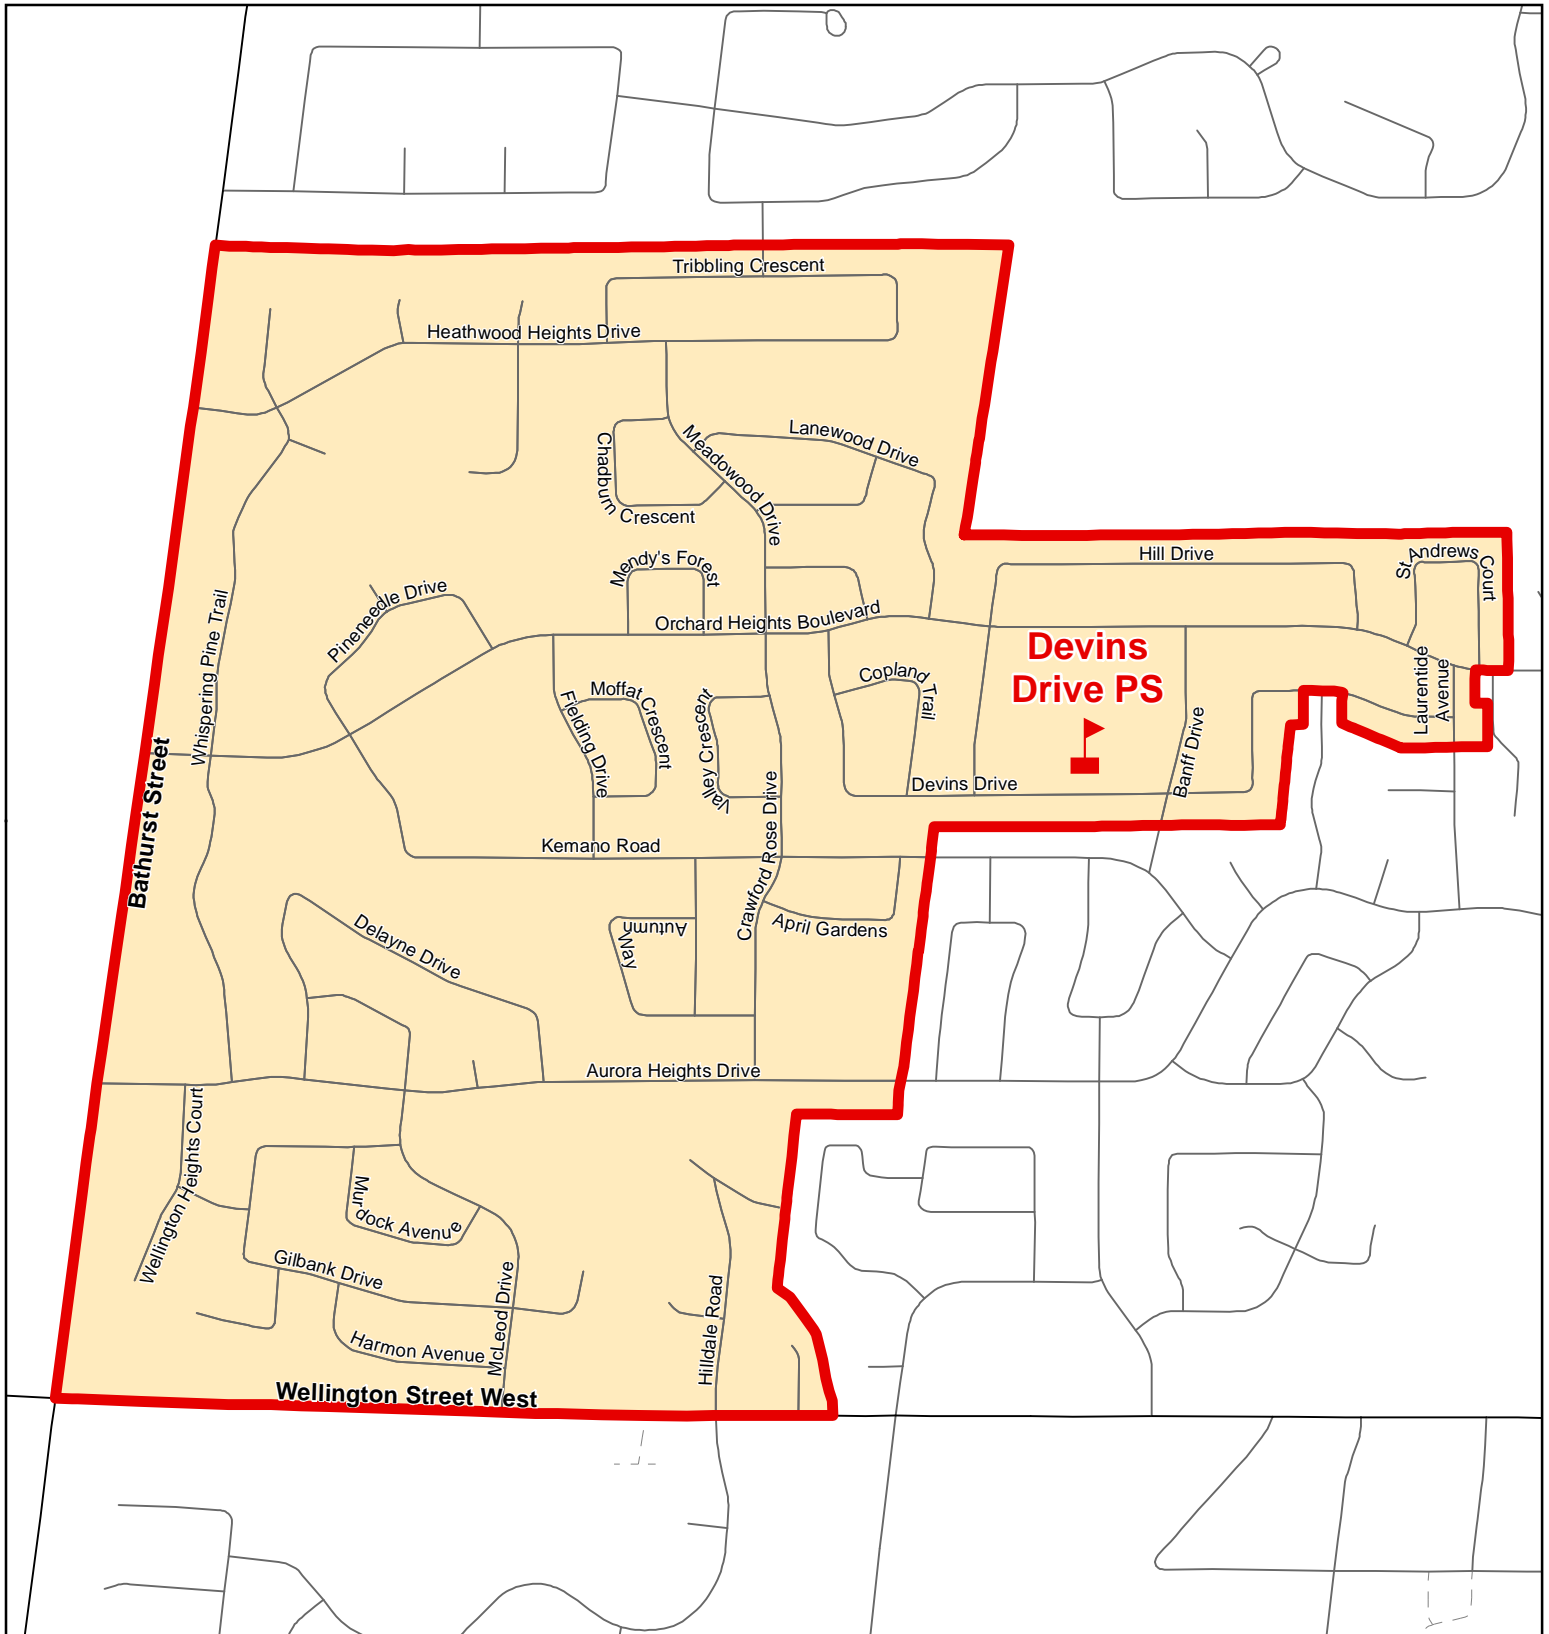

Devins Drive PS, Town of Aurora

Legend

- | | | |
|---|---|---|
|  Elementary School |  School Boundary |  Urban Road |
|  Secondary School |  Holding Area |  Regional Road |
|  Railway |  Proposed Road | |

Notes

Boundary Approved: 1997

Map Updated: August 2019

Devins Drive PS, Town of Aurora (French Immersion Primary Dual Track)

Legend

 Elementary School	 School Boundary	 Urban Road	
 Secondary School	 Holding Area	 Regional Road	
	 Railway	 Proposed Road	

Notes

PDT = Primary Dual Track
 A complete list of feeder schools can be found at <http://www.yrdsb.ca/Programs/fi/Pages/Program-Locations.aspx>

Boundary Approved: October 2012

Map Updated: August 2019