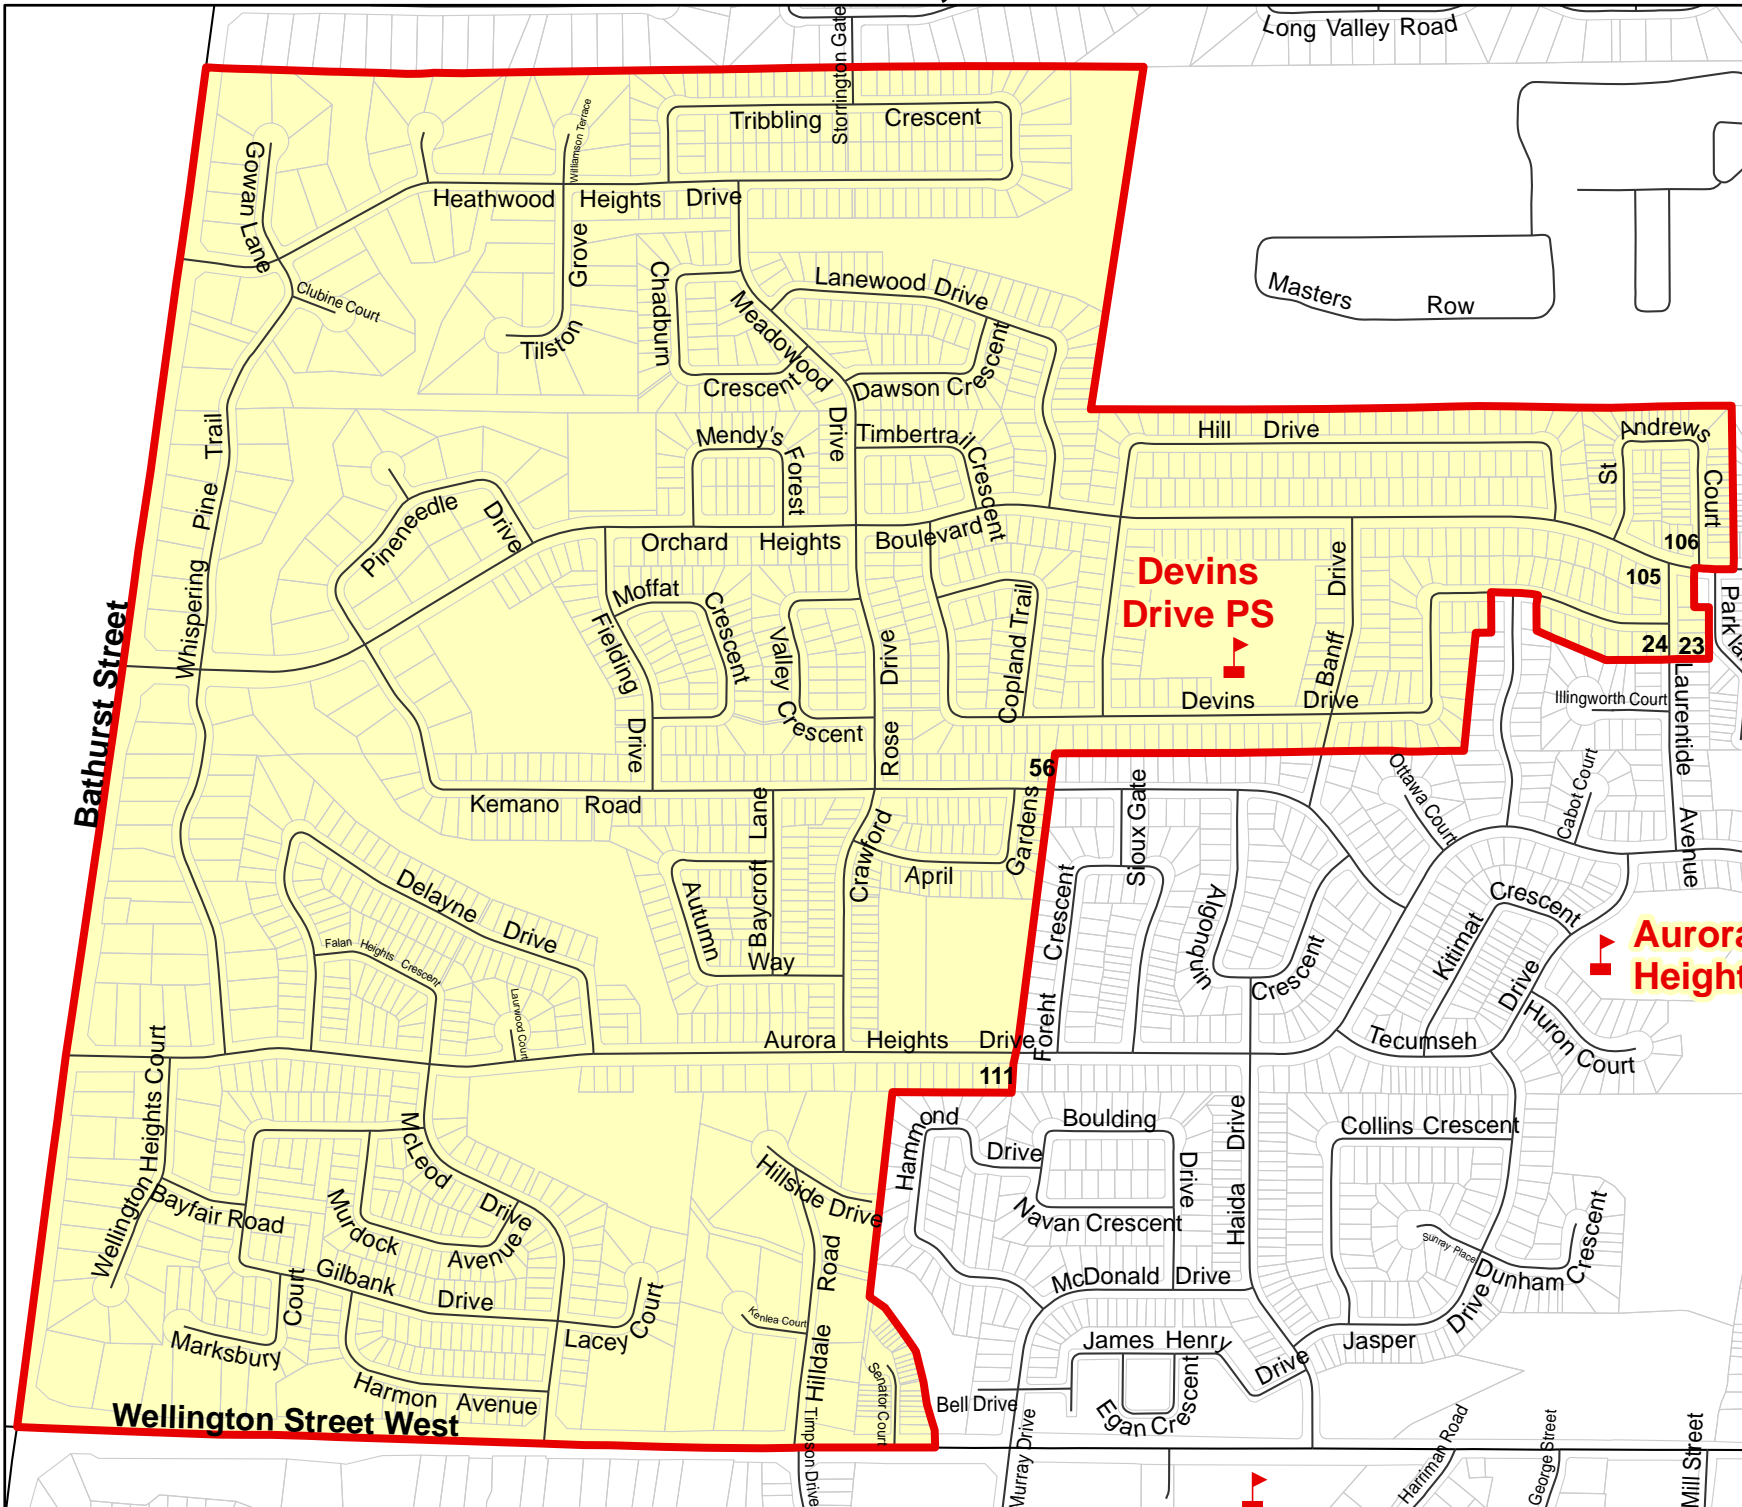

Devins Drive PS, Town of Aurora

Legend

- Elementary School
- Secondary School
- School Boundary
- Parcel
- Road
- Proposed Road
- Railway
- Creek/River
- Holding Area

Notes

Boundary Approved:

1997

Map Updated:

March 2012

Devins Drive PS (French Immersion), Town of Aurora

Legend

- Elementary School
- Secondary School
- School Boundary
- Parcel
- Road
- Proposed Road
- Railway
- Creek/River
- Holding Area

Elementary FI School Boundaries

The inset map shows the Town of Aurora with a purple shaded area indicating the location of the French Immersion school boundaries.

Notes

Grade 1-2 FI for students residing in the following boundaries:

- Aurora Heights PS
- Devins Drive PS
- Highview PS
- Kettleby PS
- Regency Acres PS
- Schomberg PS
- Wellington PS

Grades 3-8 FI at Lester B. Pearson PS.

Boundary Approved: October 2012

Map Updated: July 2015