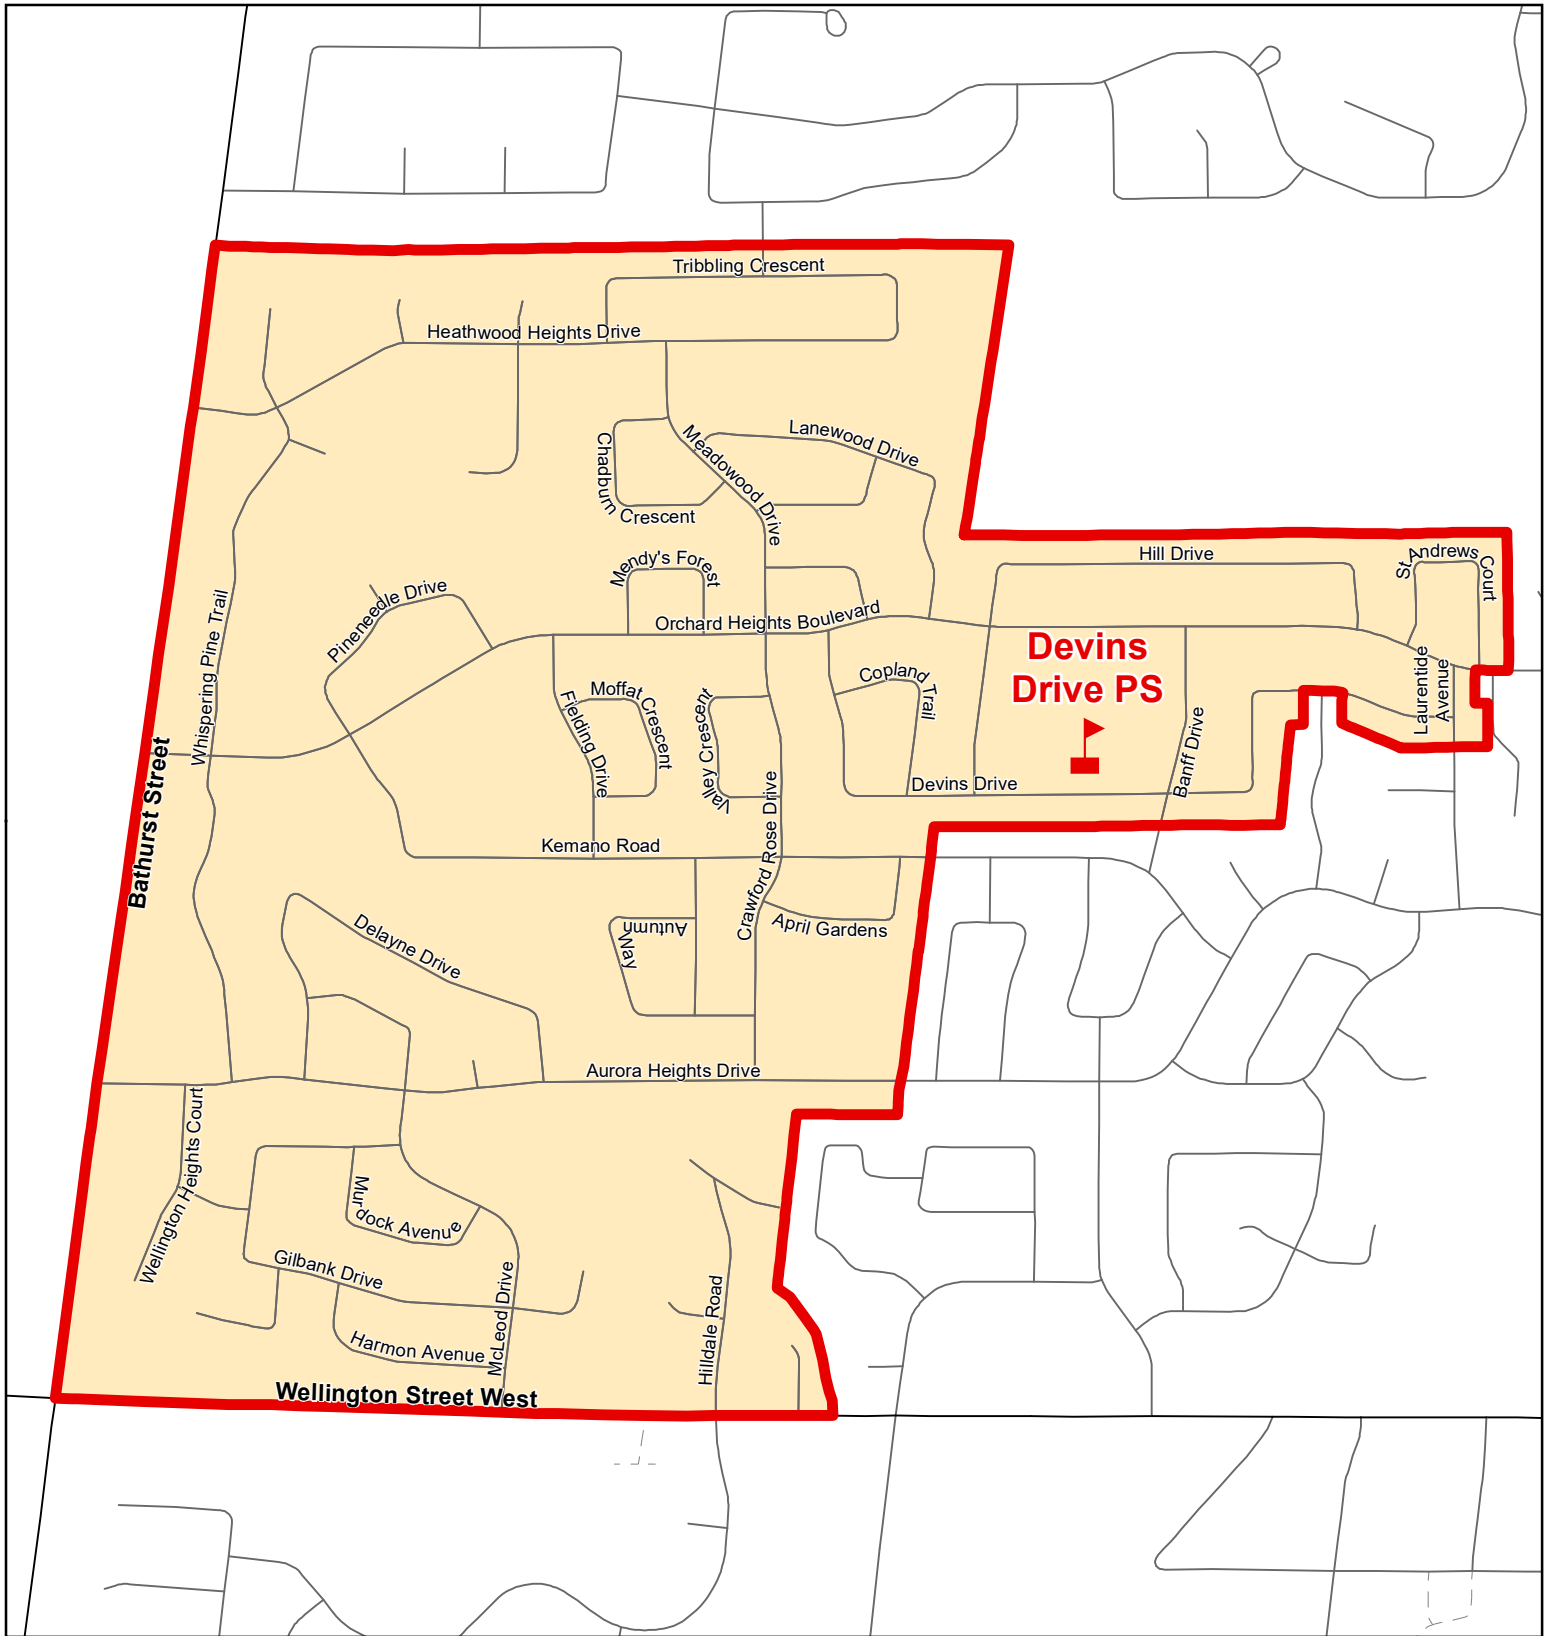

Devins Drive PS, Town of Aurora

Legend

 Elementary School	 School Boundary	 Urban Road
 Secondary School	 Holding Area	 Regional Road
 Railway	 Proposed Road	

N

Notes

Boundary Approved: 1997

Map Updated: August 2019

Devins Drive PS, Town of Aurora (French Immersion Primary Dual Track)

Legend

 Elementary School	 School Boundary	 Urban Road
 Secondary School	 Holding Area	 Regional Road
	 Railway	 Proposed Road

N

Notes

PDT = Primary Dual Track
 A complete list of feeder schools can be found at
<http://www.yrdsb.ca/Programs/fi/Pages/Program-Locations.aspx>

Boundary Approved: March 2005

Map Updated: August 2019