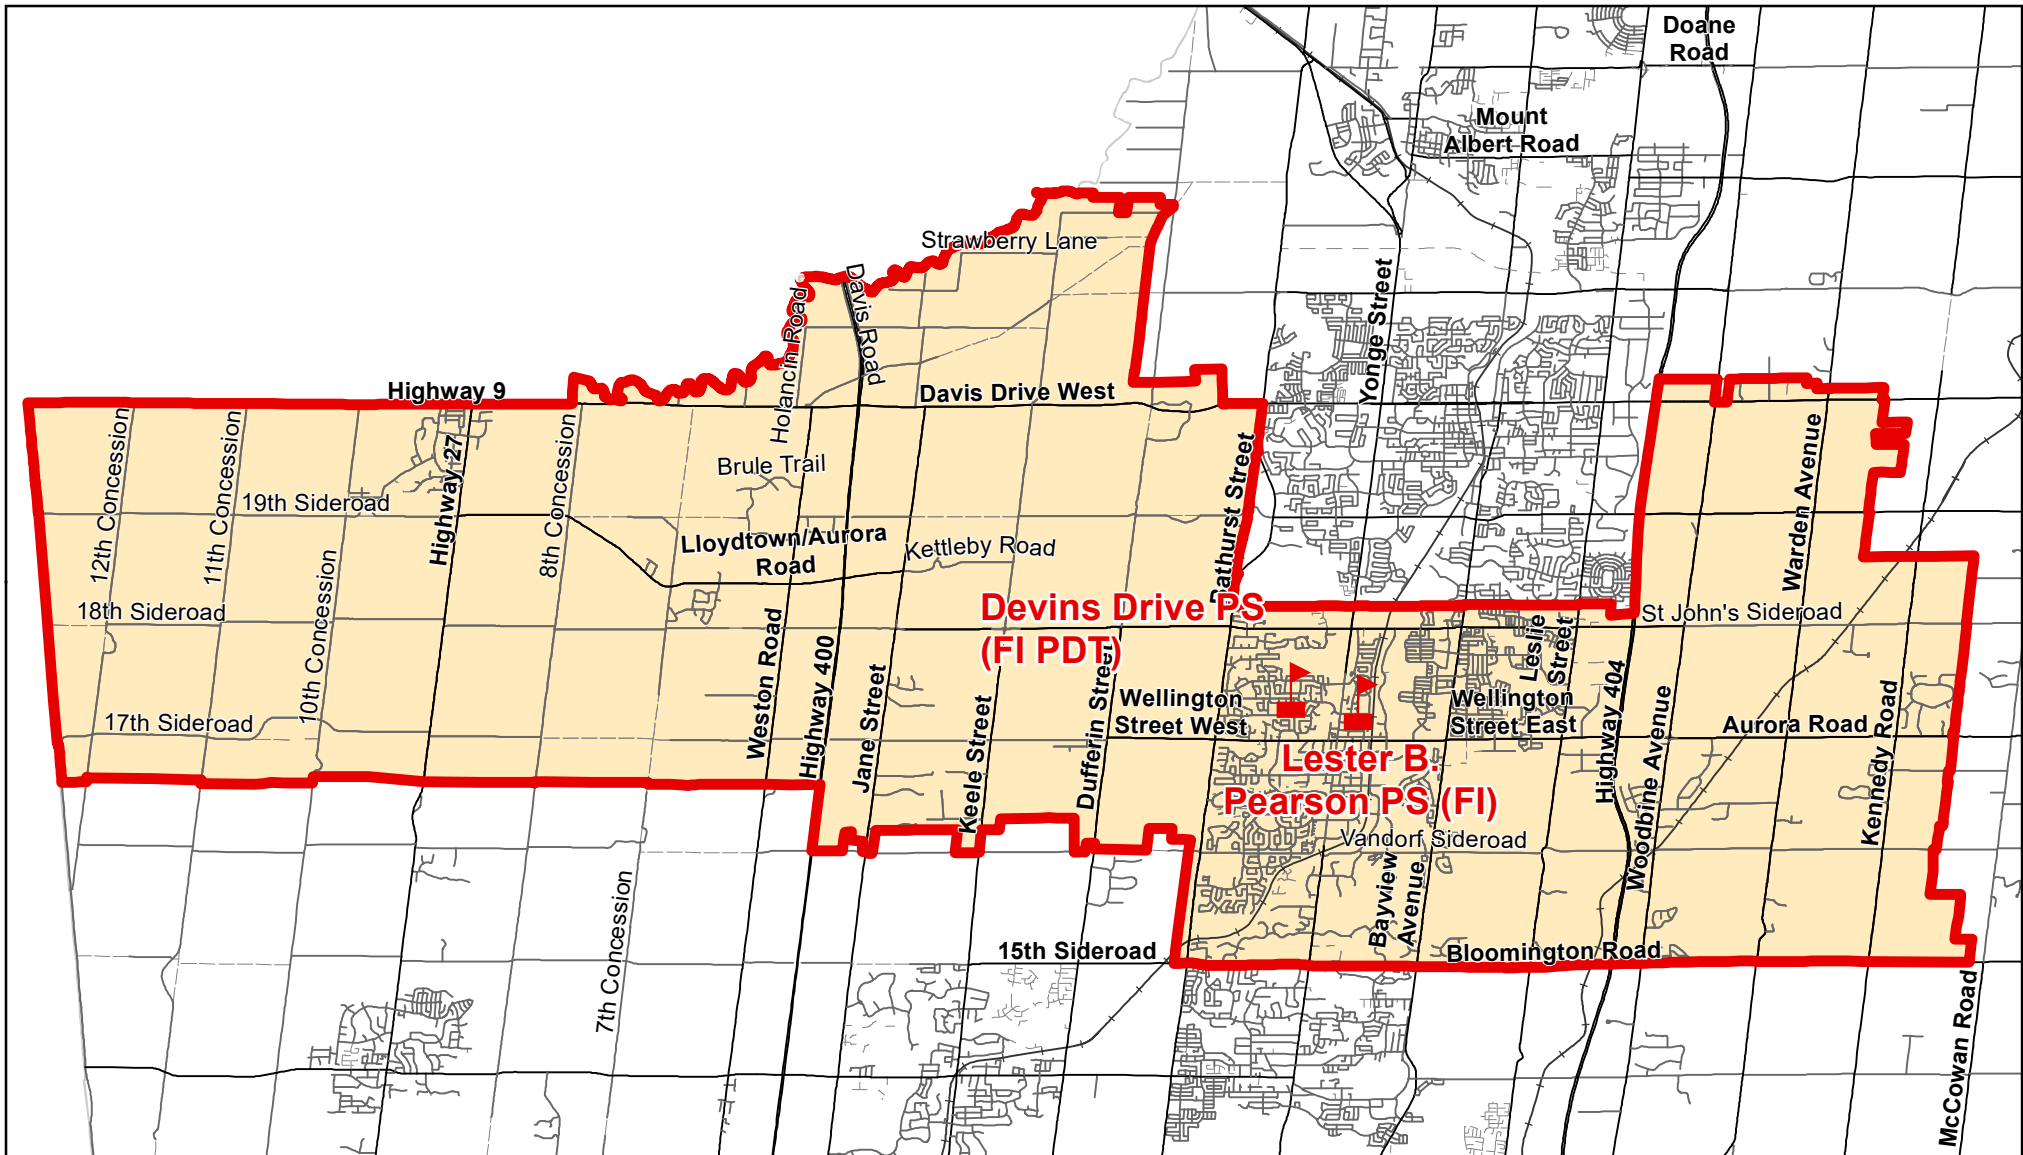

Devins Drive PS, Town of Aurora

Legend

 Elementary School	 School Boundary	 Urban Road
 Secondary School	 Holding Area	 Regional Road
 Railway	 Proposed Road	

N

Notes

Boundary Approved: 1997

Map Updated: August 2019

Devins Drive PS, Town of Aurora (French Immersion Primary Dual Track)

Legend

 Elementary School	 School Boundary	 Urban Road
 Secondary School	 Holding Area	 Regional Road
	 Railway	 Proposed Road

N

Notes

PDT = Primary Dual Track
 A complete list of feeder schools can be found at
<http://www.yrdsb.ca/Programs/fi/Pages/Program-Locations.aspx>

Boundary Approved: March 2005

Map Updated: August 2019