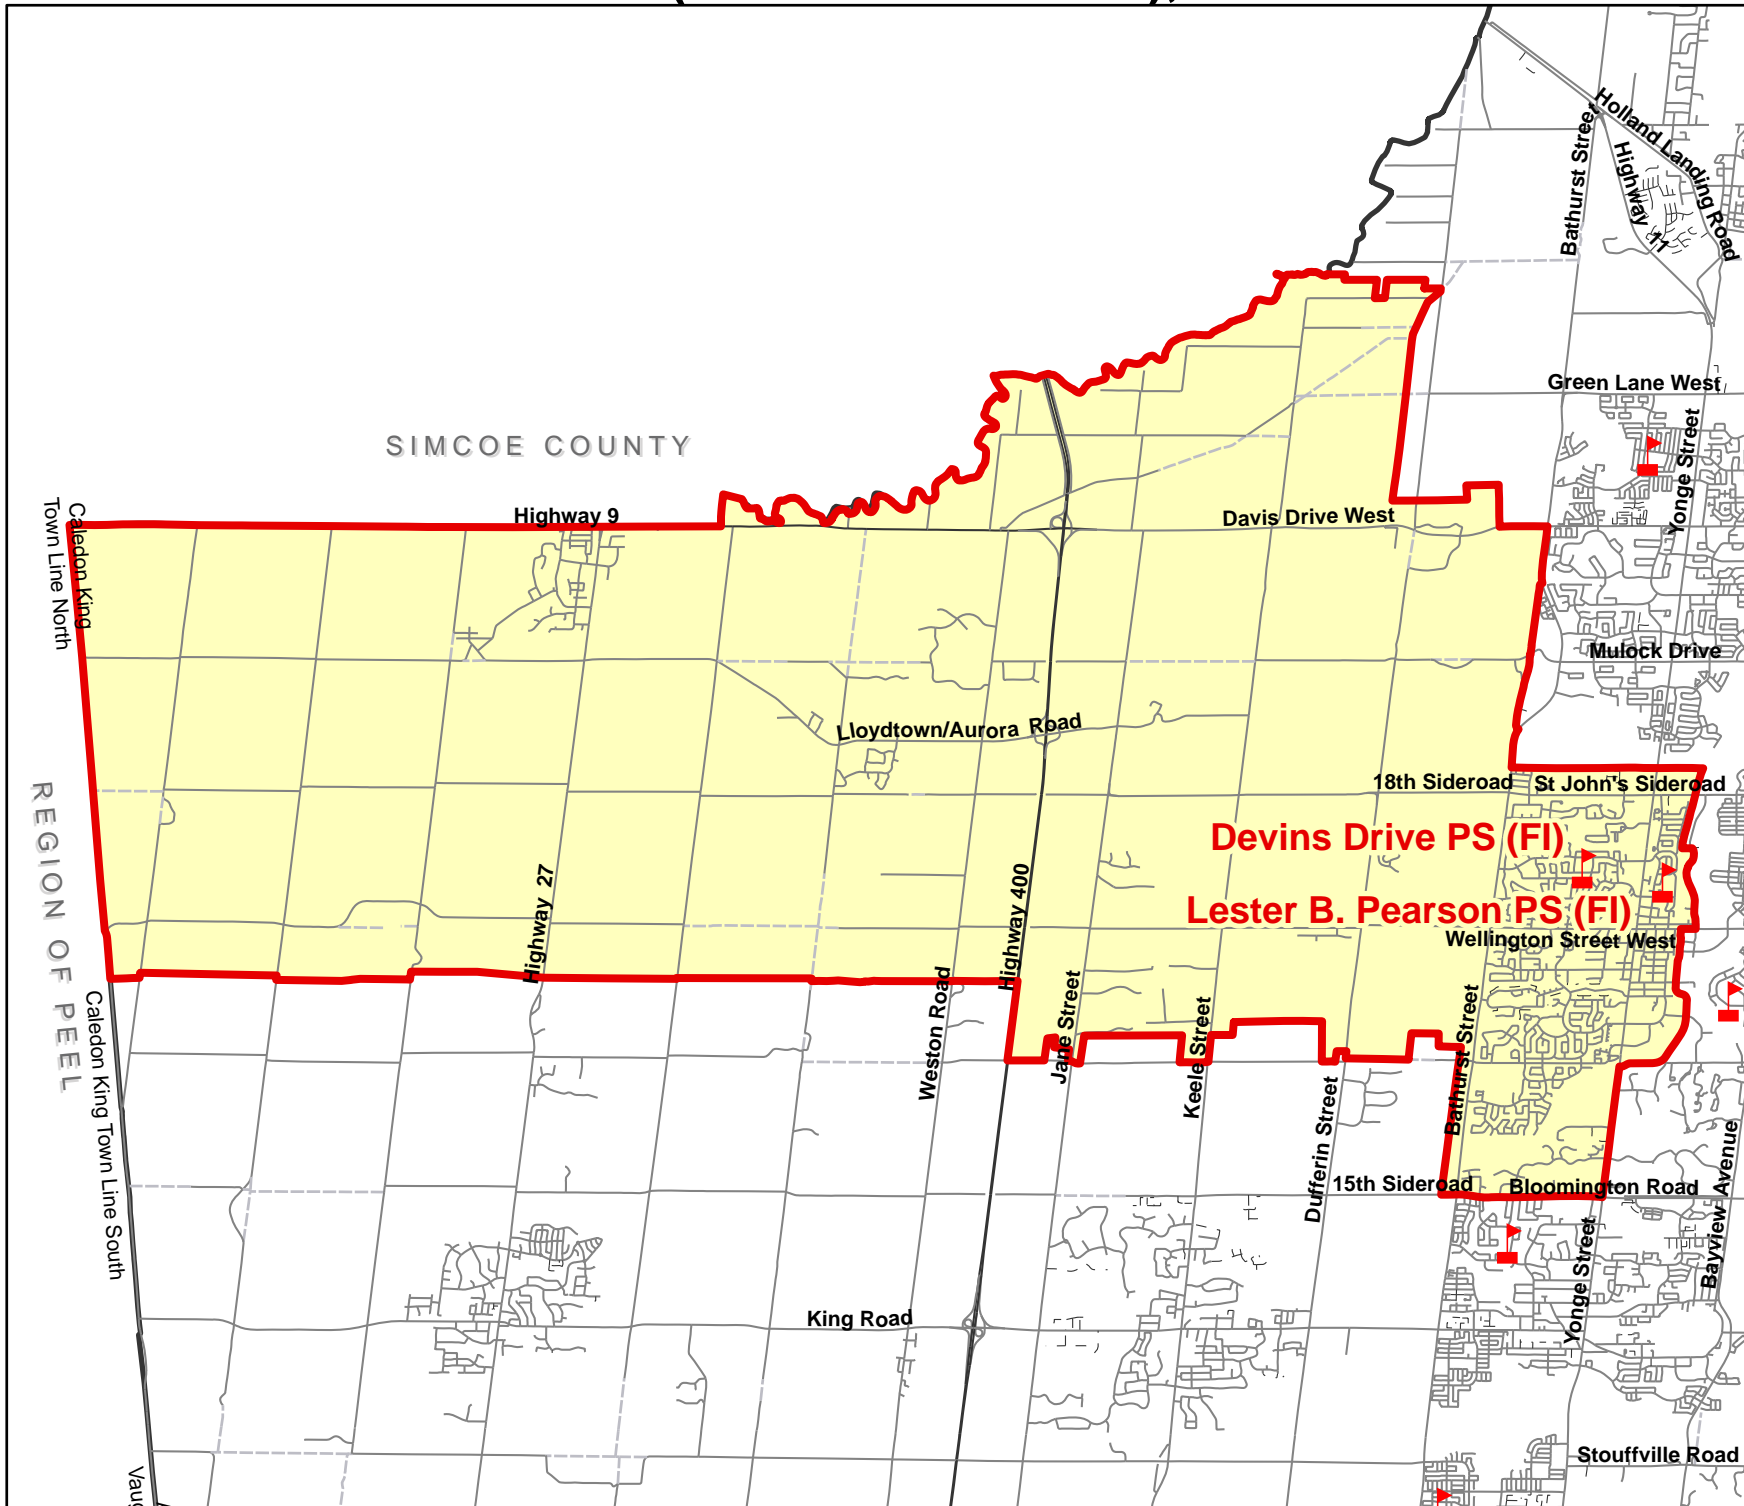

Devins Drive PS, Town of Aurora

Legend

- Elementary School
- Secondary School
- School Boundary
- Parcel
- Road
- Proposed Road
- Railway
- Creek/River
- Holding Area

Notes

Boundary Approved:

1997

Map Updated:

March 2012

Devins Drive PS (French Immersion), Town of Aurora

Legend

- Elementary School
- Secondary School
- School Boundary
- Parcel
- Road
- Proposed Road
- Railway
- Creek/River
- Holding Area

Elementary FI School Boundaries

The inset map shows the Town of Aurora with a purple shaded area indicating the location of the French Immersion school boundaries.

Notes

Grade 1-2 FI for students residing in the following boundaries:

- Aurora Heights PS
- Devins Drive PS
- Highview PS
- Kettleby PS
- Regency Acres PS
- Schomberg PS
- Wellington PS

Grades 3-8 FI at Lester B. Pearson PS.

Boundary Approved: October 2012

Map Updated: July 2015