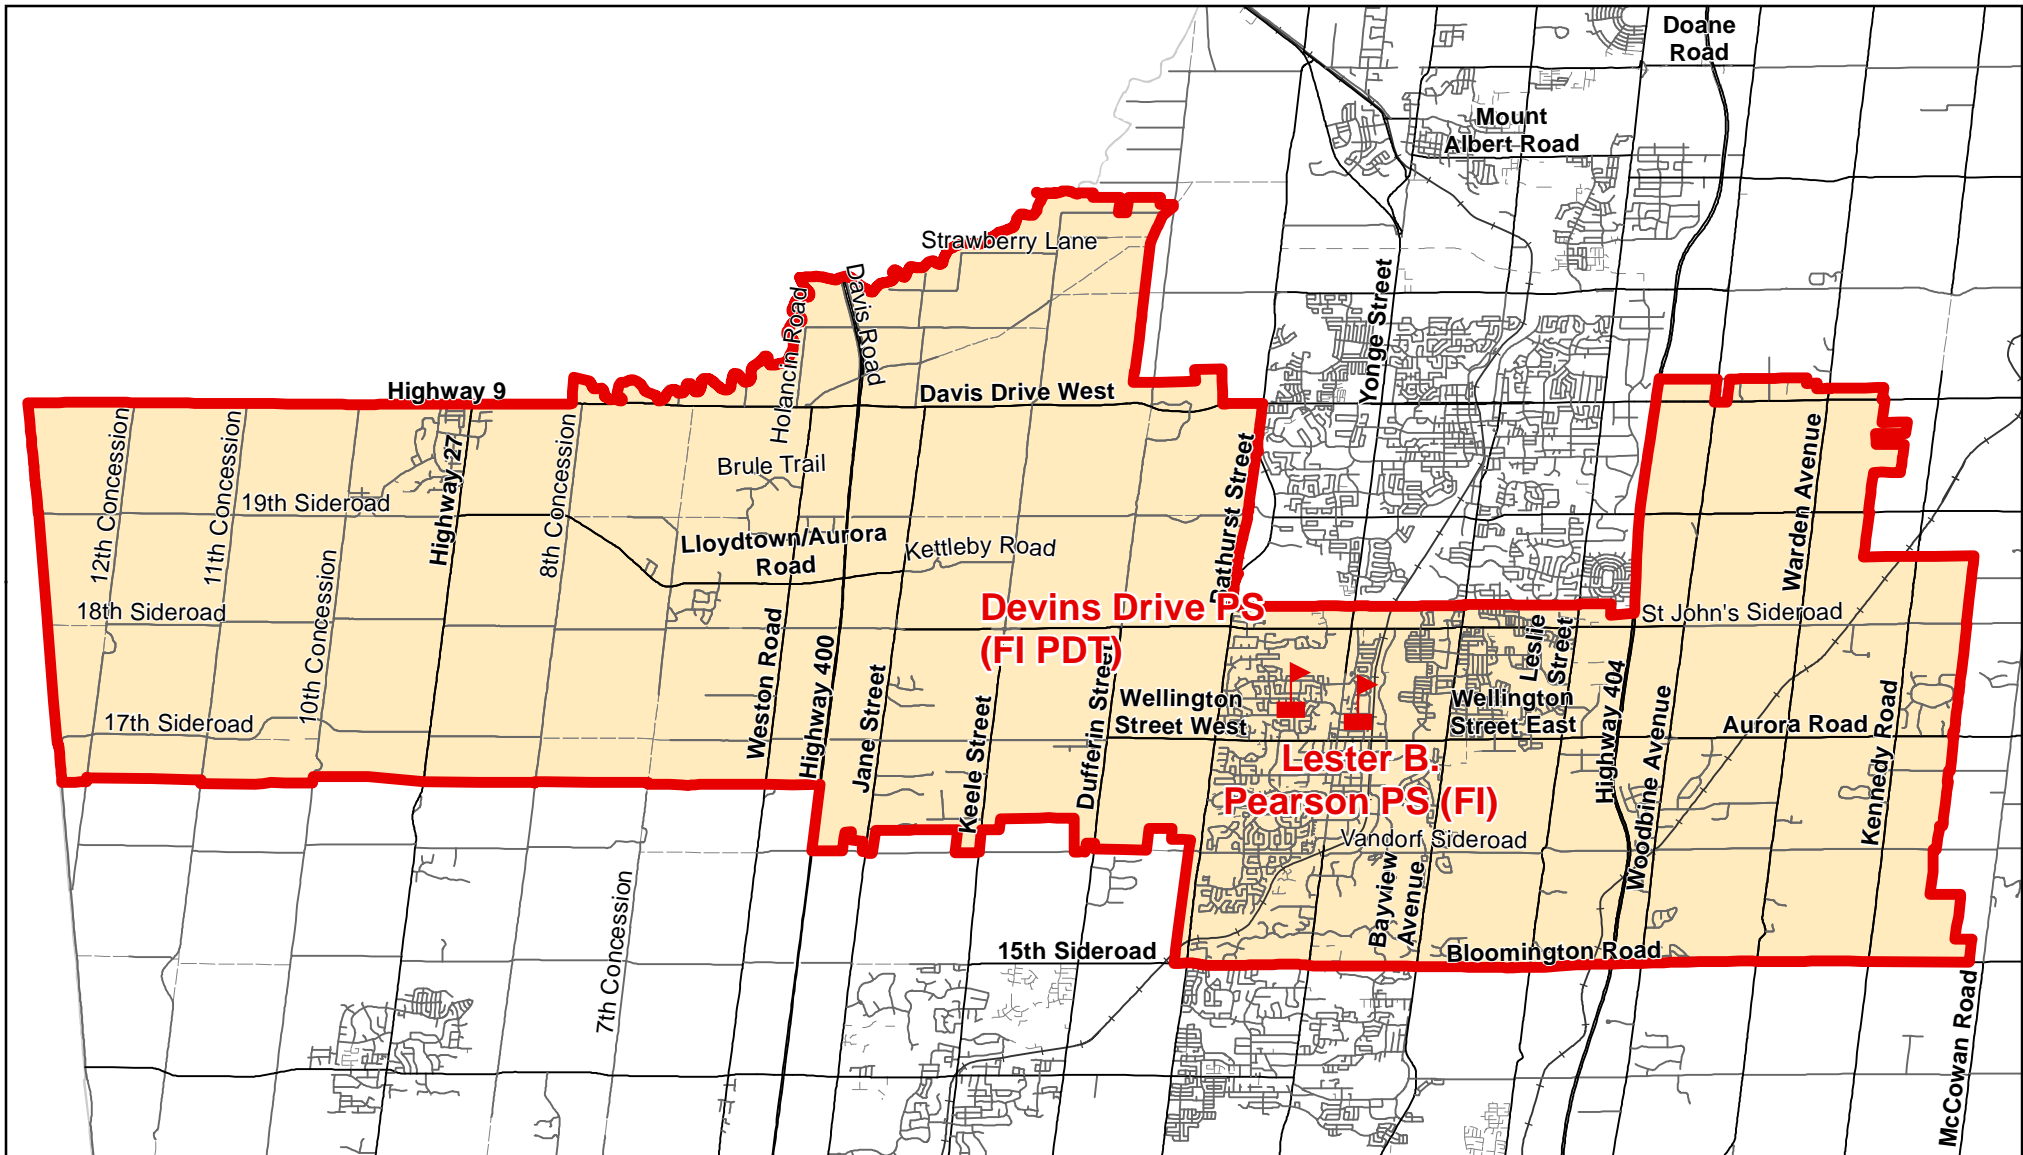

Devins Drive PS, Town of Aurora

Legend

- | | | |
|---|---|---|
|  Elementary School |  School Boundary |  Urban Road |
|  Secondary School |  Holding Area |  Regional Road |
|  Railway |  Proposed Road | |

Notes

Boundary Approved: 1997

Map Updated: August 2019

Devins Drive PS, Town of Aurora (French Immersion Primary Dual Track)

Legend

 Elementary School	 School Boundary	 Urban Road	
 Secondary School	 Holding Area	 Regional Road	
	 Railway	 Proposed Road	

Notes

PDT = Primary Dual Track
 A complete list of feeder schools can be found at <http://www.yrdsb.ca/Programs/fi/Pages/Program-Locations.aspx>

Boundary Approved: October 2012

Map Updated: August 2019