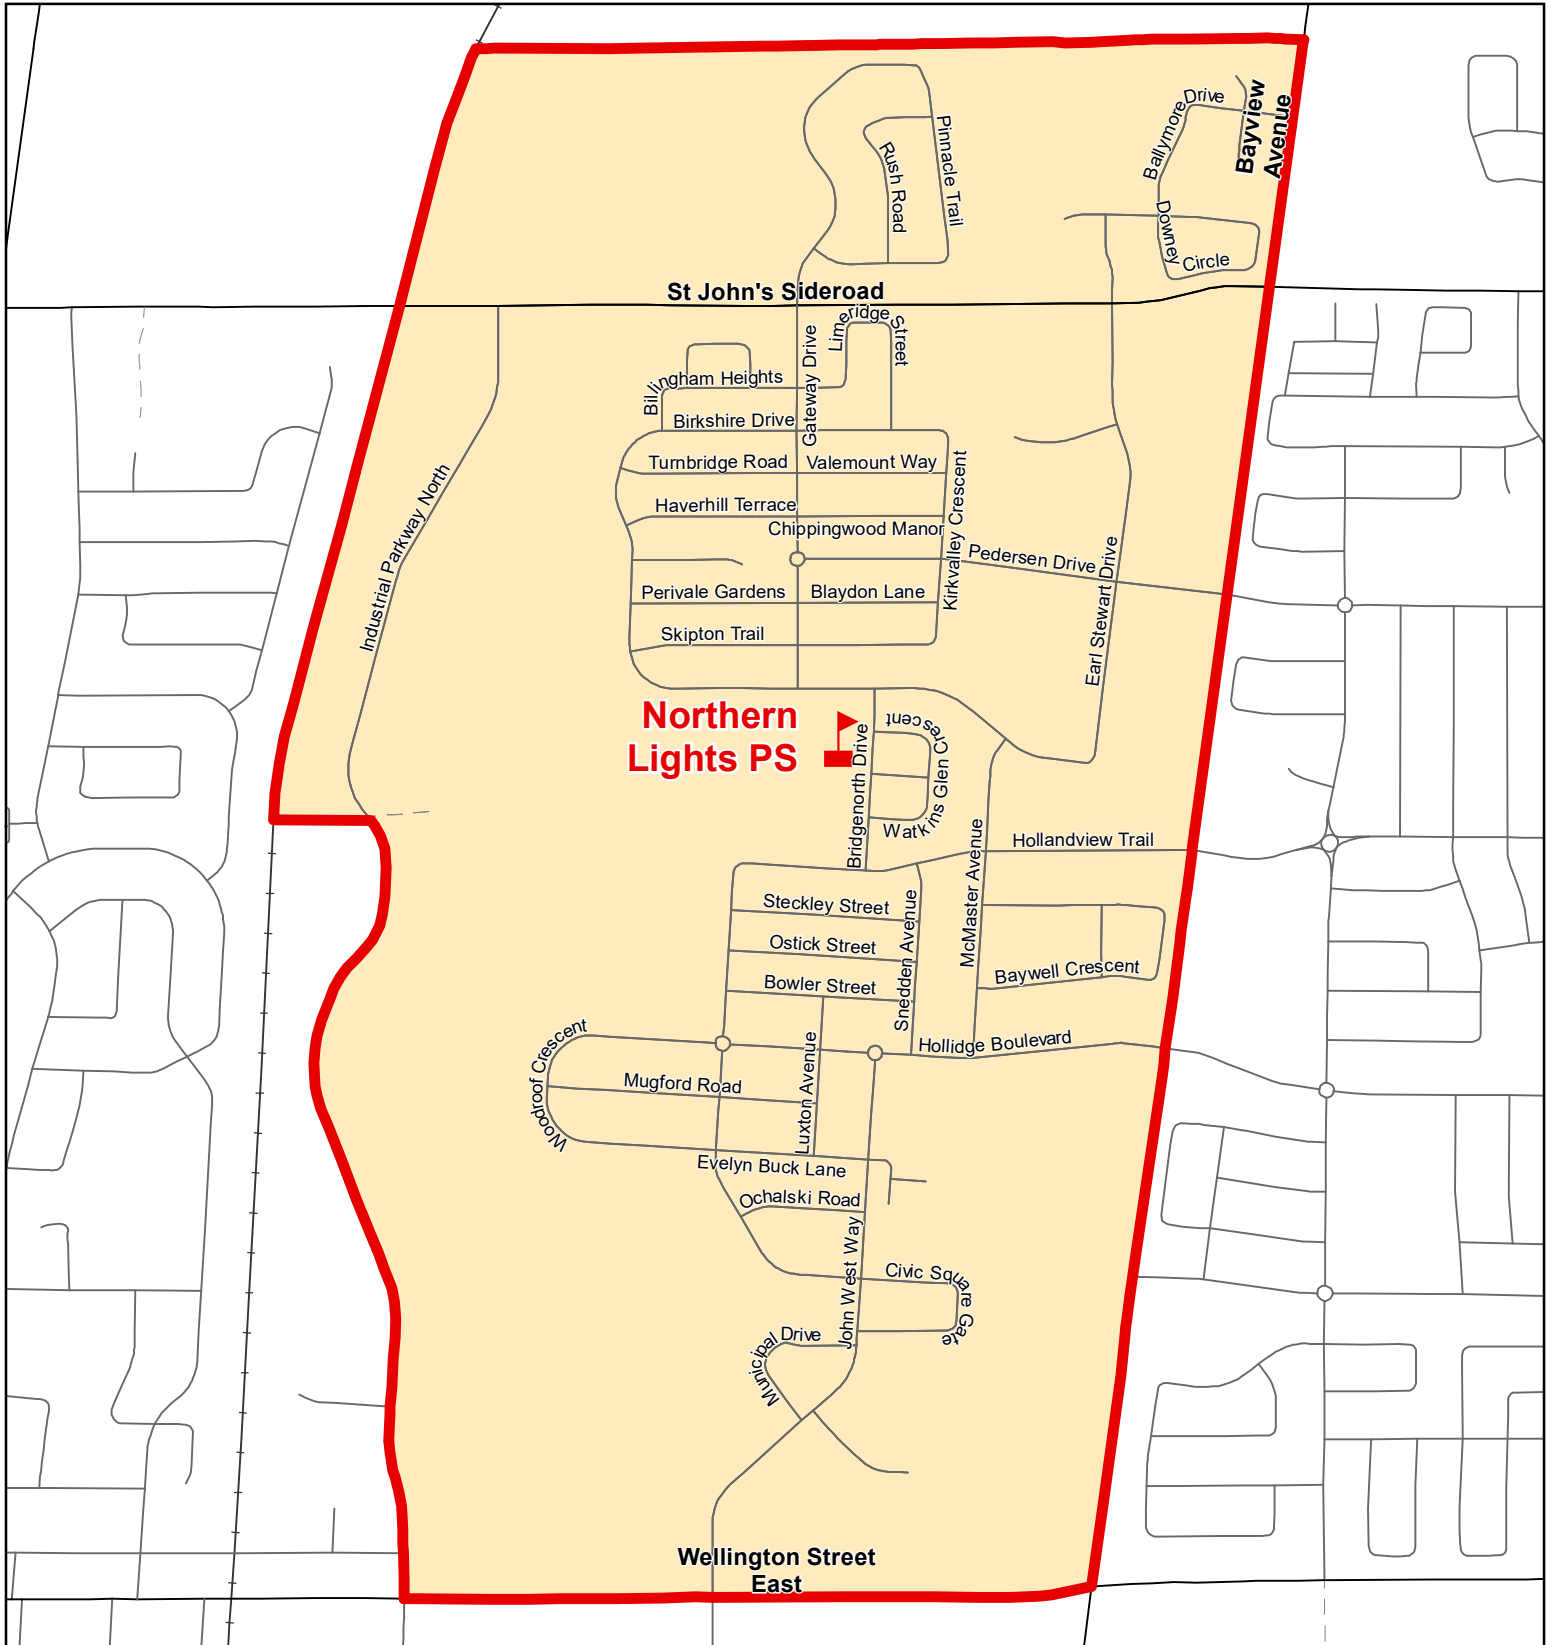

# Northern Lights PS, Town of Aurora

## Legend

- |   |   |   |
|---|---|---|
|  Elementary School |  School Boundary |  Urban Road    |
|  Secondary School  |  Holding Area    |  Regional Road |
|  Railway         |  Proposed Road   |   |

## Notes

A portion of the Rick Hansen PS boundary will be held at Northern Lights PS.

Boundary Approved: 2000

Map Updated: February 2020