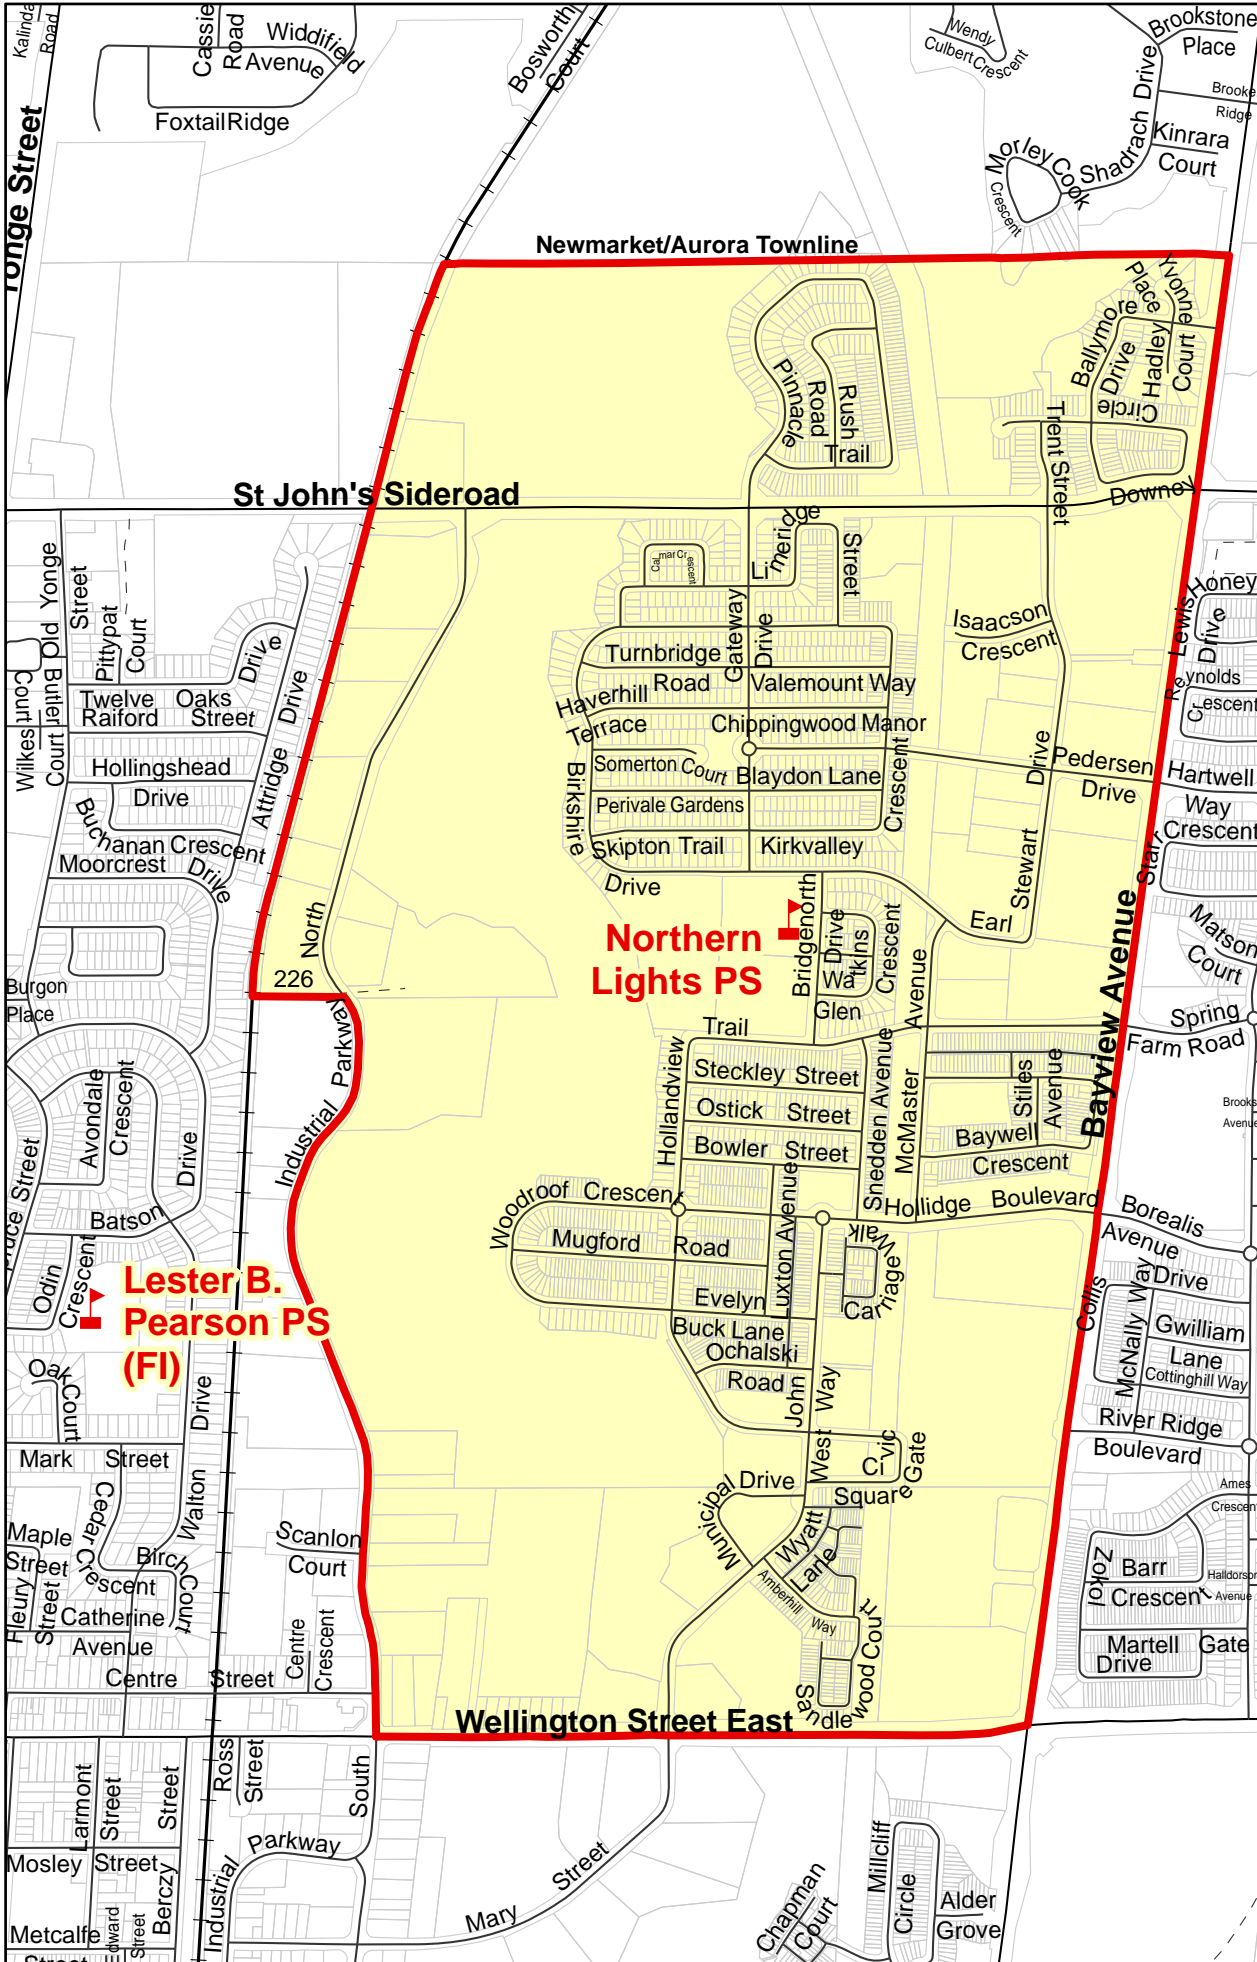

Northern Lights PS, Town of Aurora

Legend

- Elementary School
- Secondary School
- School Boundary
- Parcel
- Road
- Proposed Road
- Railway
- Creek/River
- Holding Area

Aurora Elementary School Boundaries

Notes

Boundary Approved: 2000
 Map Updated: March 2012