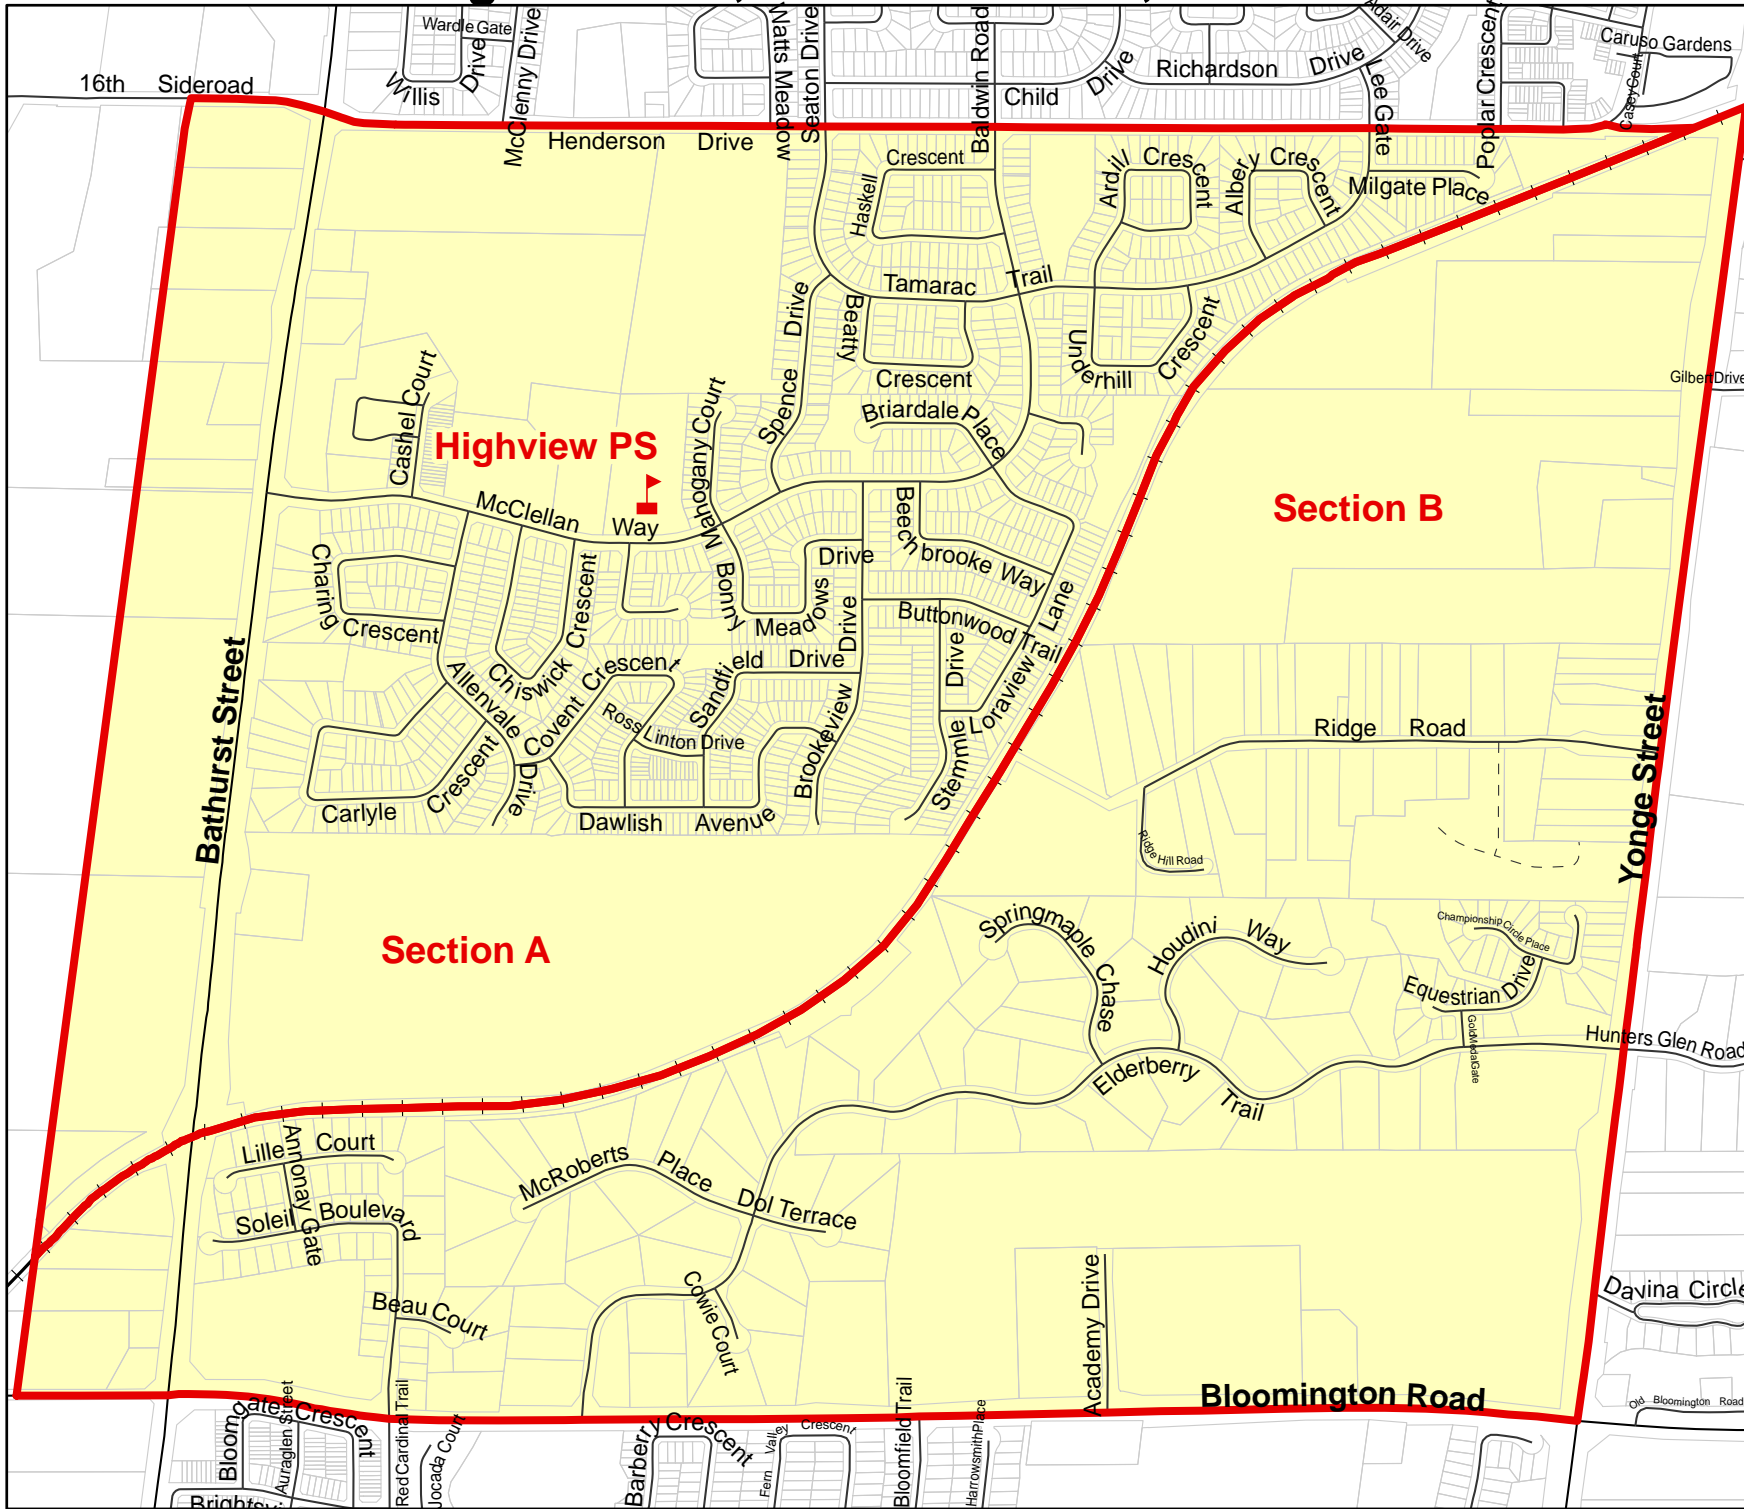

# Highview PS, Sections A & B, Town of Aurora

**Legend**

- Elementary School
- Secondary School
- School Boundary
- Parcel
- Road
- Proposed Road
- Railway
- Creek/River
- Holding Area

**Aurora Elementary School Boundaries**

This inset map shows the entire town of Aurora with its elementary school boundaries. The area covered by Highview PS is highlighted in a darker purple shade.

**Notes**

Students living in Section B will be held at Highview PS.

Highview PS is holding an area southeast of Bloomington Rd. and Yonge St. Please see Lake Wilcox PS boundary map for details

Boundary Approved: 2002  
 Map Updated: March 2013