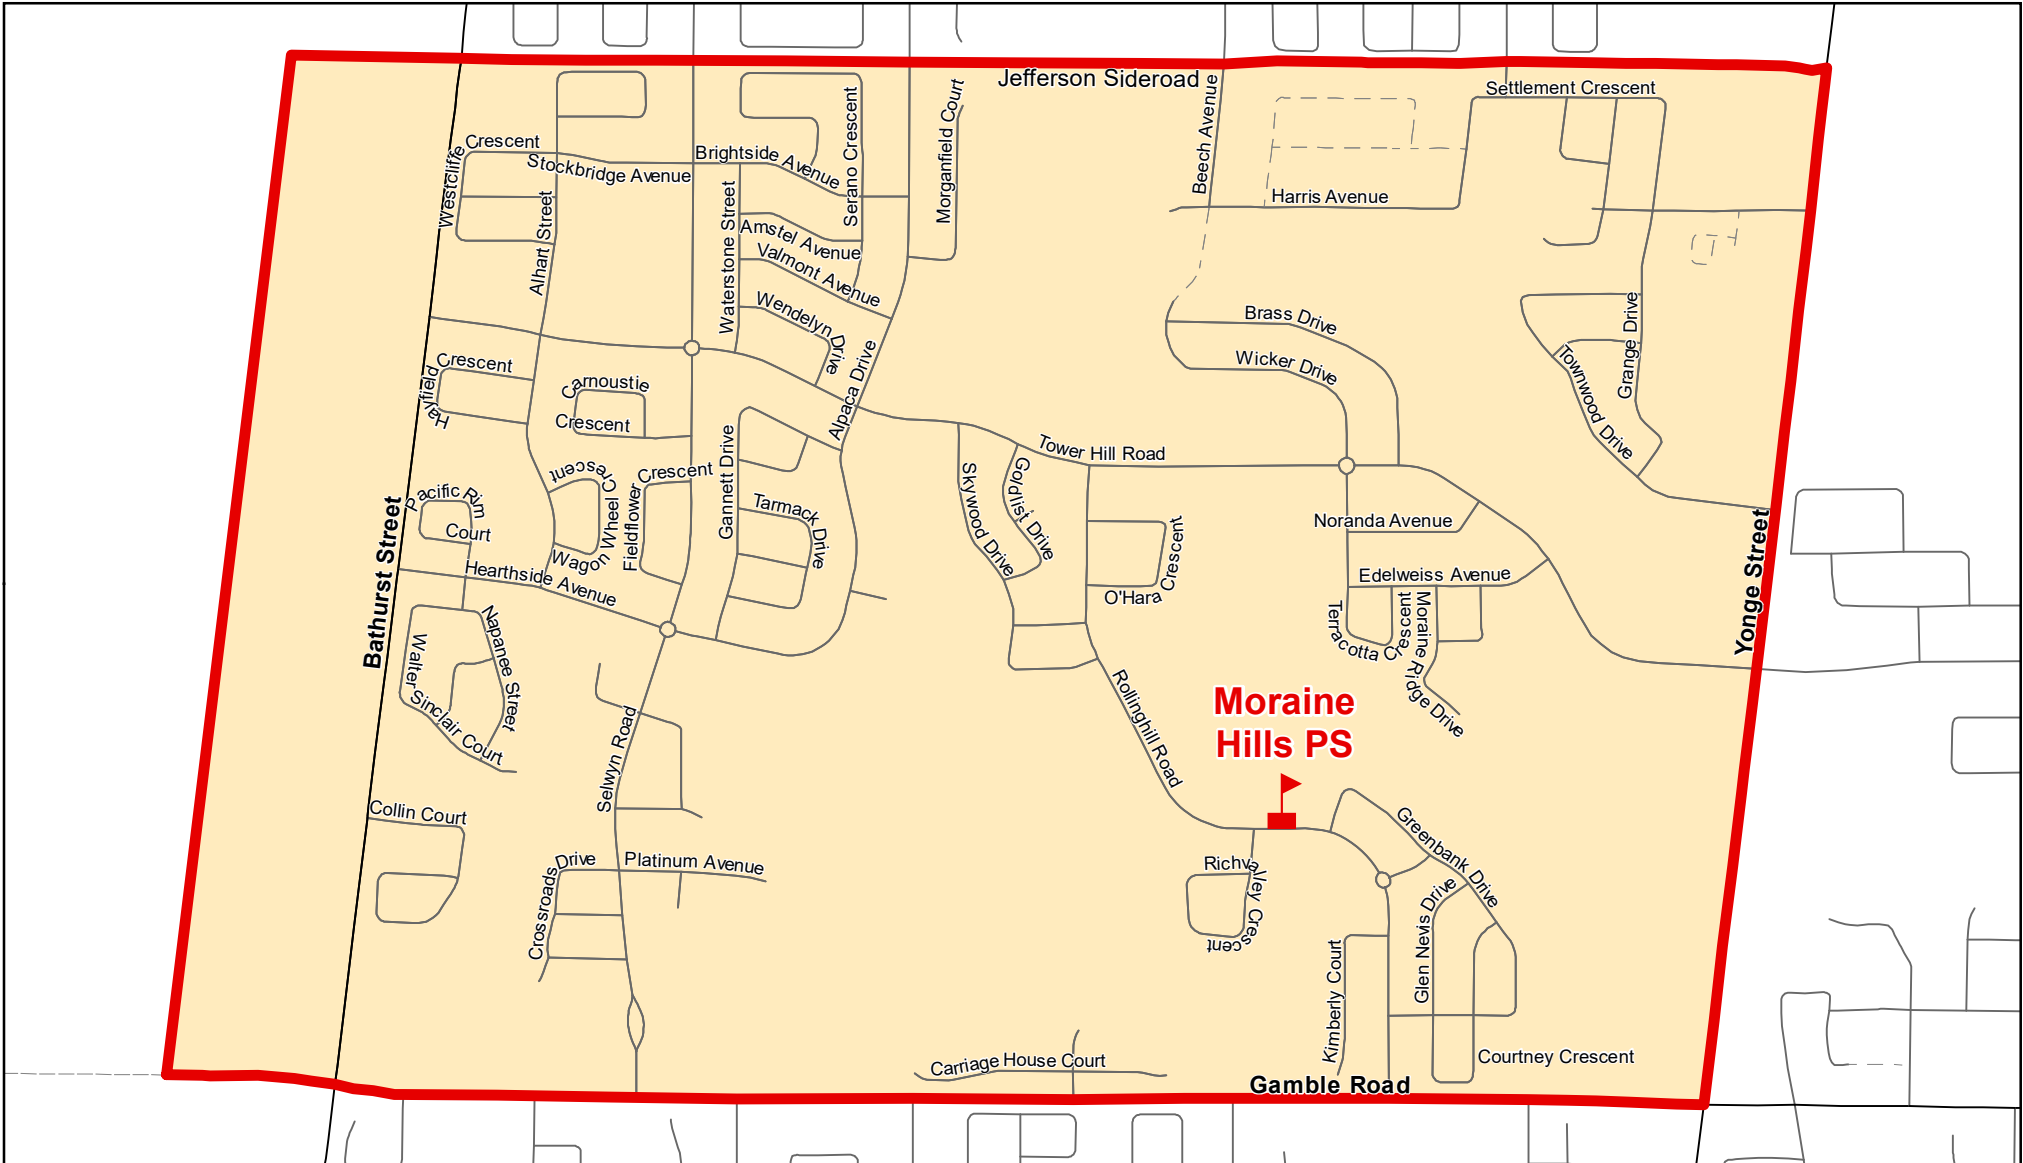

Moraine Hills PS, City of Richmond Hill

Legend

 Elementary School	 School Boundary	 Urban Road
 Secondary School	 Holding Area	 Regional Road
 Railway	 Proposed Road	

Notes

Boundary Approved: March 2011

Map Updated: August 2019