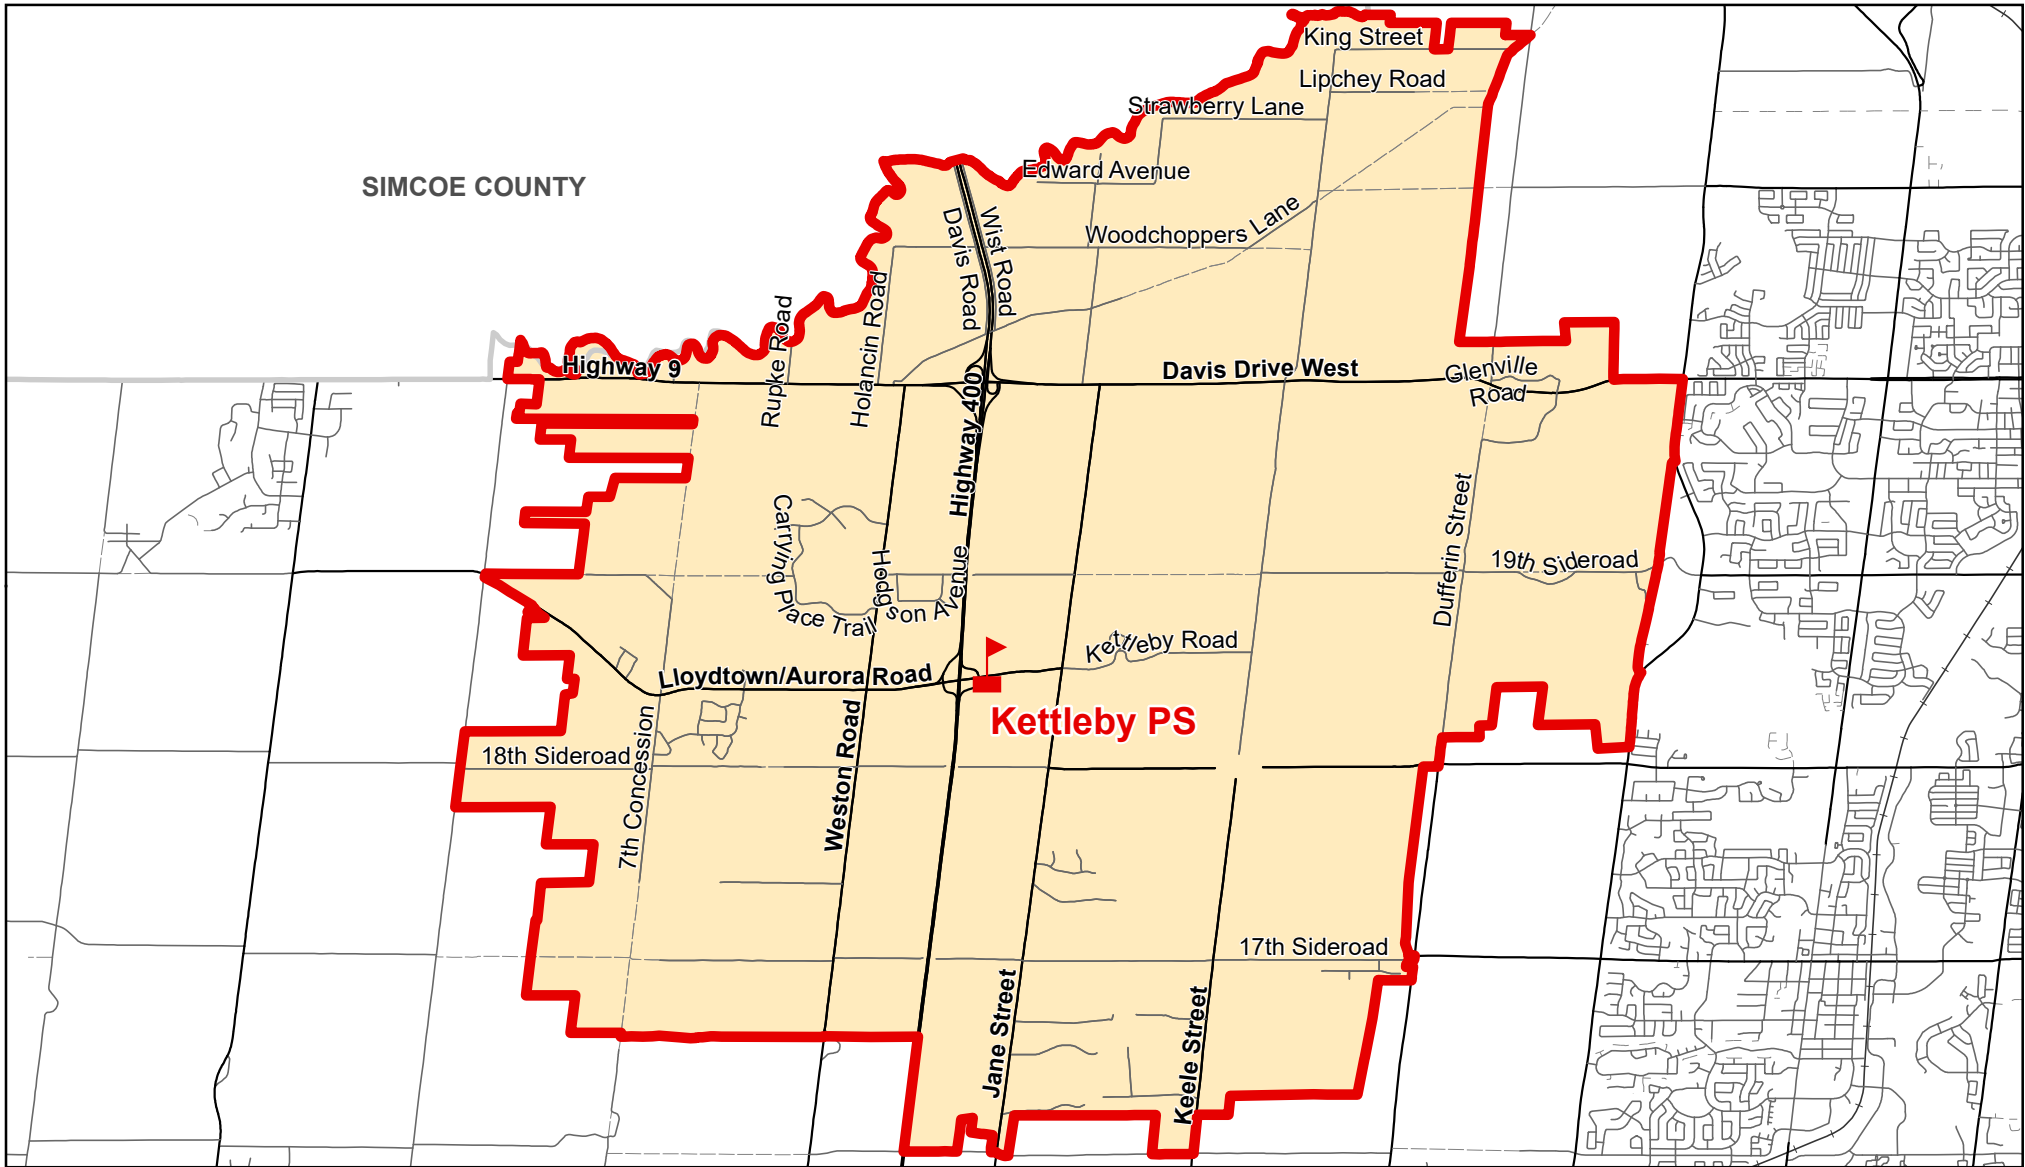

# Kettleby PS, Township of King

## Legend

- |   |   |   |
|---|---|---|
|  Elementary School |  School Boundary |  Urban Road    |
|  Secondary School  |  Holding Area    |  Regional Road |
|   |  Railway         |  Proposed Road |

## Notes

Boundary Approved: March 2015

Map Updated: August 2019