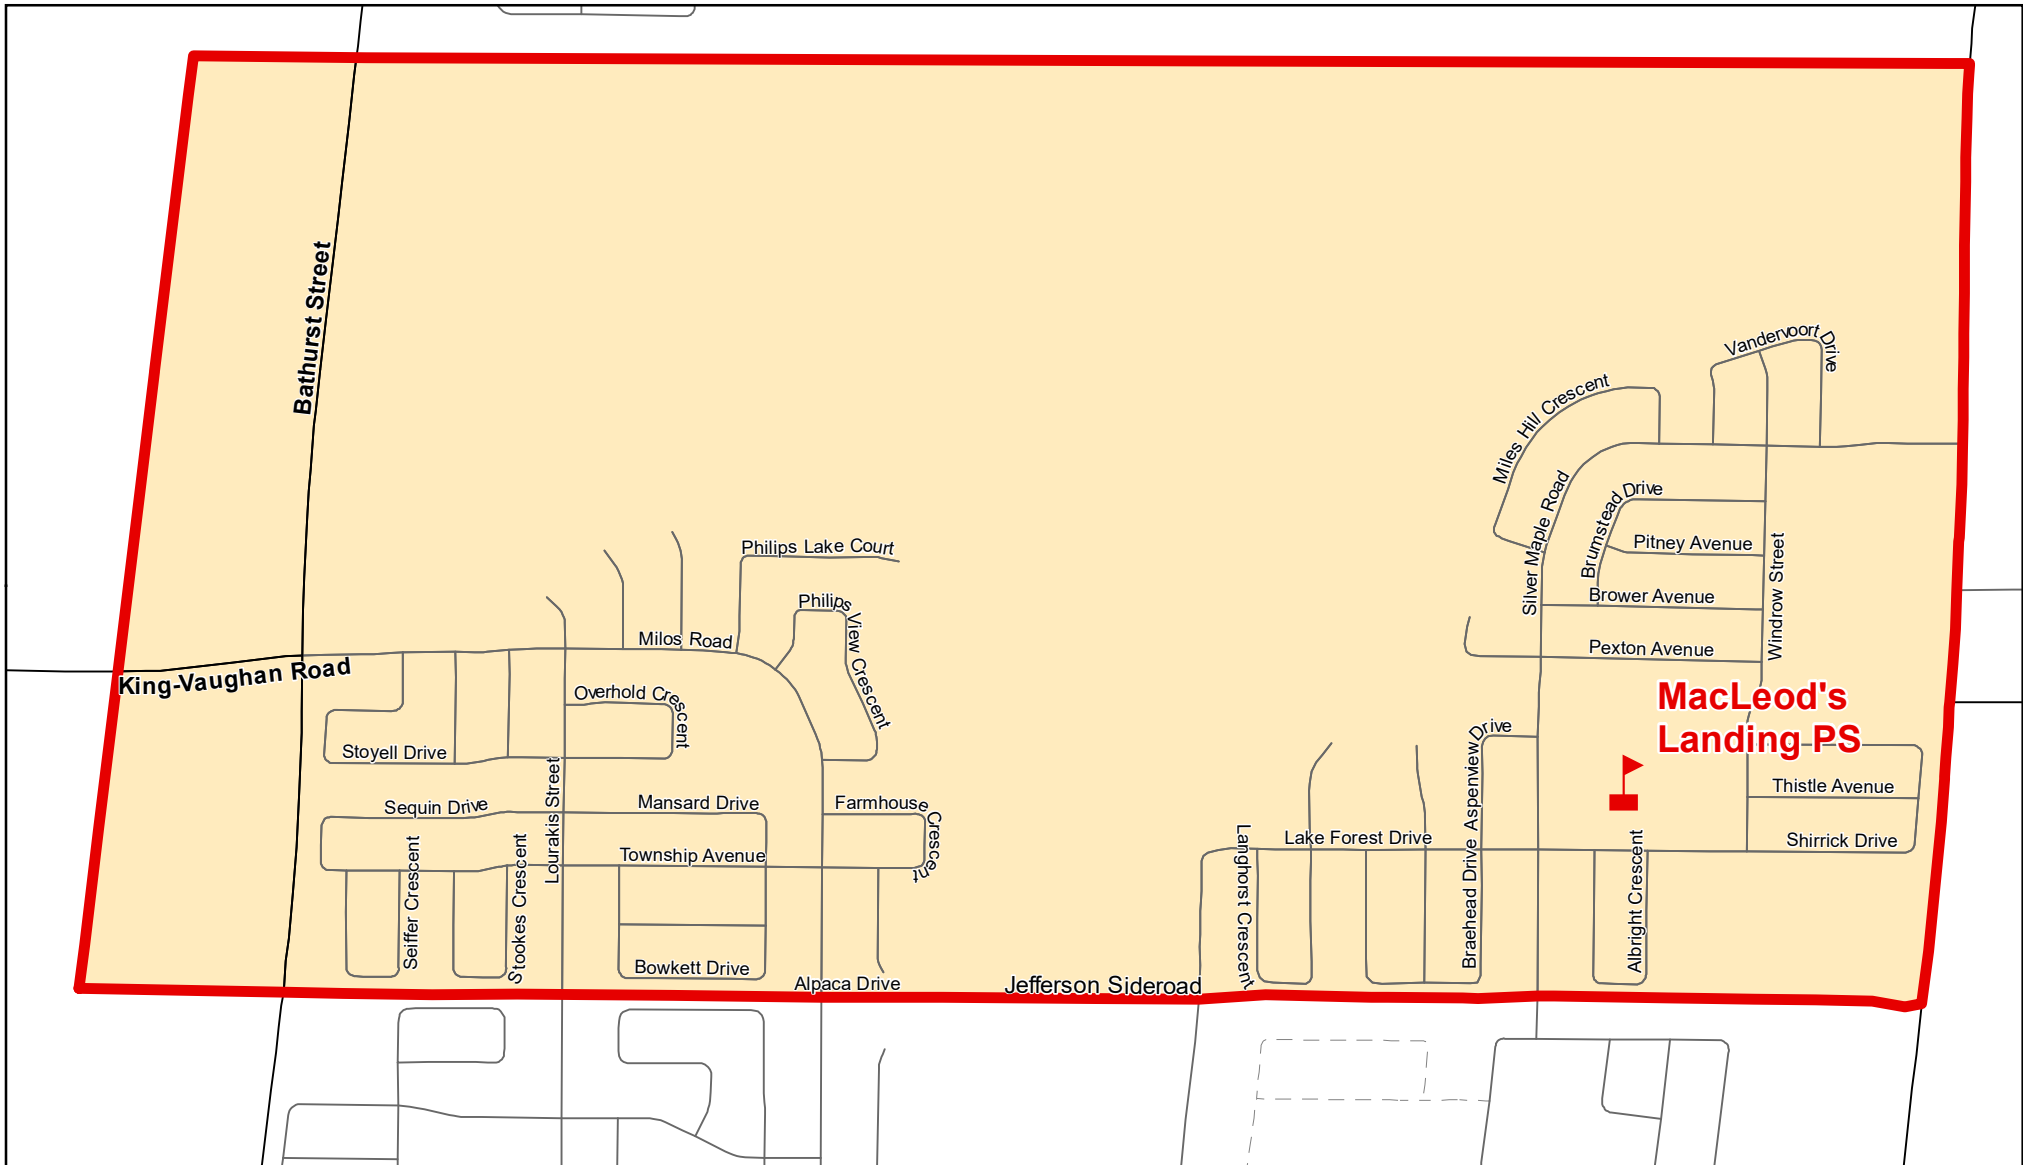

# MacLeod's Landing PS, City of Richmond Hill

**Legend**

 Elementary School	 School Boundary	 Urban Road	
 Secondary School	 Holding Area	 Regional Road	
 Railway	 Proposed Road		

**Notes**

**Boundary Approved: January 2006**

**Map Updated: August 2019**